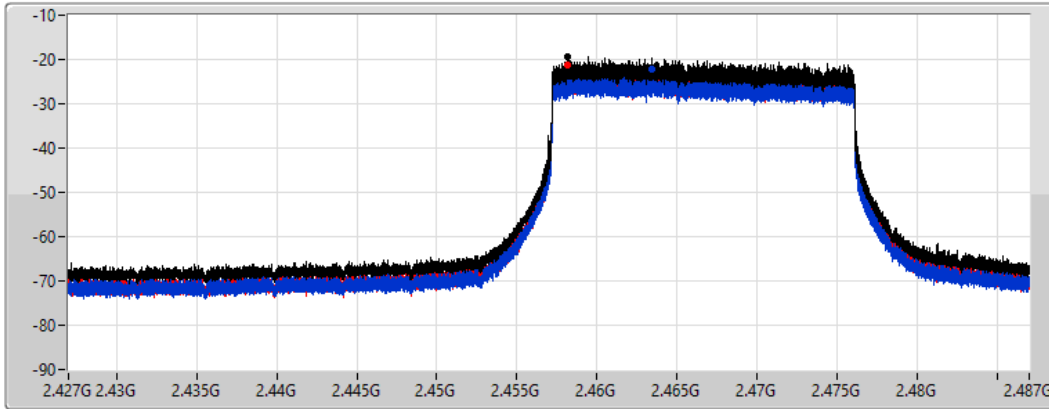

802.11ax HEW40_Nss1,(MCS0),RU 242,#RU 62_2TX

PSD

2457MHz

27/05/2022

CF
2.457GHz
Span
60MHz
RBW
3kHz
VBW
10kHz
Sweep Time
20ms
Detector Type
Peak

Sum 
Port 1 
Port 2 

Sum	PD	Port 1	Port 2
(dBm/RBW)	(dBm/RBW)	(dBm/RBW)	(dBm/RBW)
-19.37	-19.37	-22.12	-21.11

802.11ax HEW40_Nss1,(MCS0),RU 242,#RU 62_2TX

PSD

2462MHz

27/05/2022

CF
2.462GHz
Span
60MHz
RBW
3kHz
VBW
10kHz
Sweep Time
20ms
Detector Type
Peak

Sum 
Port 1 
Port 2 

Sum	PD	Port 1	Port 2
(dBm/RBW)	(dBm/RBW)	(dBm/RBW)	(dBm/RBW)
-22.46	-22.46	-24.71	-24.30