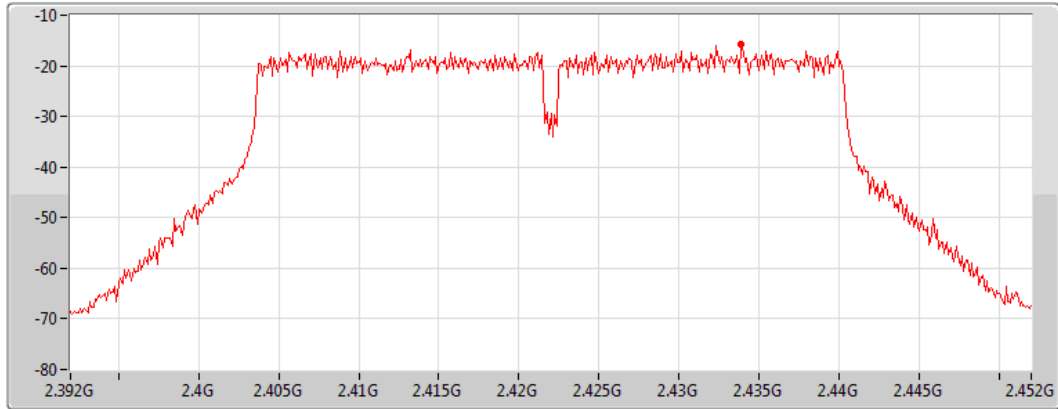

802.11n HT40_Nss1,(MCS0)_1TX(Port2)

PSD

2422MHz

11/05/2022

CF
2.422GHz

Span
60MHz

RBW
3kHz

VBW
10kHz

Sweep Time
8.848933ms

Detector Type
Peak

Port 2

Sum	PD	Port 1	Port 2
(dBm/RBW)	(dBm/RBW)	(dBm/RBW)	(dBm/RBW)
-15.63	-15.63	-	-15.63

802.11n HT40_Nss1,(MCS0)_1TX(Port2)

PSD

2437MHz

11/05/2022

CF
2.437GHz

Span
60MHz

RBW
3kHz

VBW
10kHz

Sweep Time
8.848933ms

Detector Type
Peak