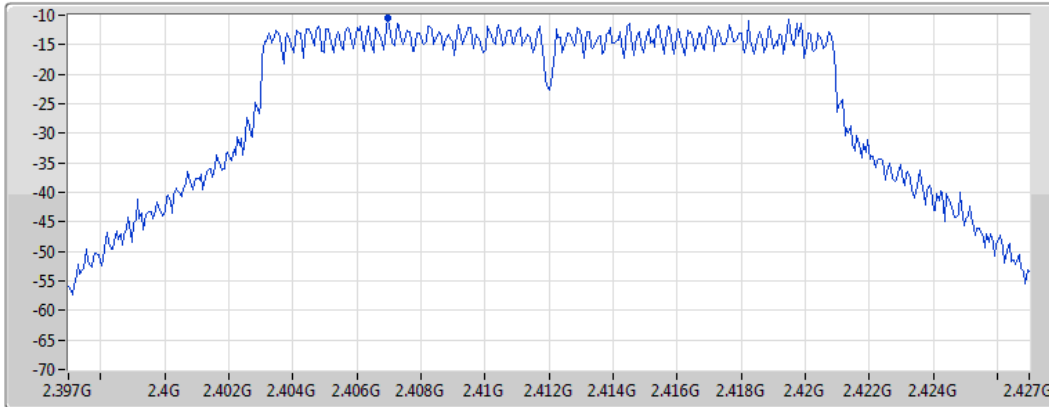

802.11n HT20_Nss1,(MCS0)_1TX(Port1)

PSD

2412MHz

11/05/2022

CF
2.412GHz

Span
30MHz

RBW
3kHz

VBW
10kHz

Sweep Time
4.424467ms

Detector Type
Peak

Port 1

Sum	PD	Port 1
(dBm/RBW)	(dBm/RBW)	(dBm/RBW)
-10.49	-10.49	-10.49

802.11n HT20_Nss1,(MCS0)_1TX(Port1)

PSD

2437MHz

11/05/2022

CF
2.437GHz

Span
30MHz

RBW
3kHz

VBW
10kHz

Sweep Time
4.424467ms

Detector Type
Peak