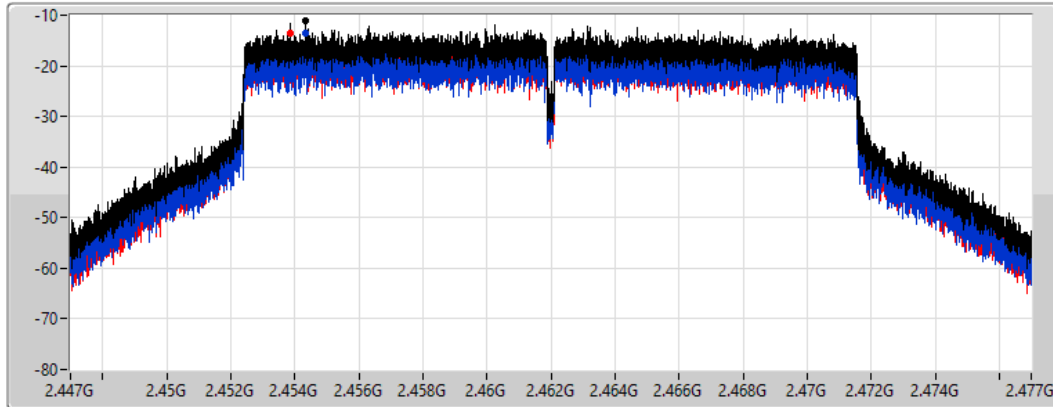

Span
30MHz

RBW
3kHz

VBW
10kHz

Sweep Time
4.424357ms

Detector Type
Peak

Sum 

Port 1 

Port 2 