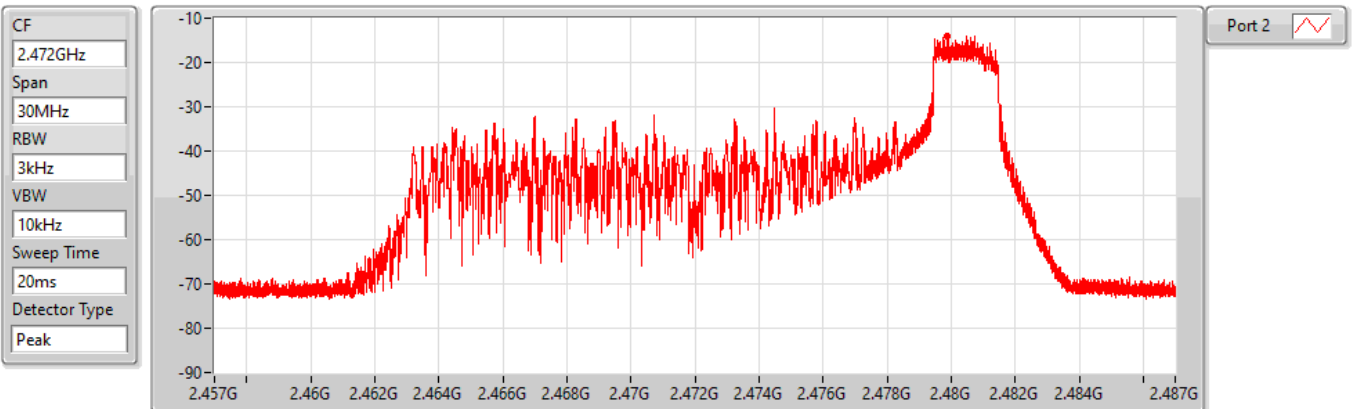

PSD

2467MHz

27/05/2022

Sum	PD	Port 1	Port 2
(dBm/RBW)	(dBm/RBW)	(dBm/RBW)	(dBm/RBW)
-4.25	-4.25	-	-4.25

802.11ax HEW20_Nss1,(MCS0),RU 26,#RU 8_1TX(Port2)

PSD

2472MHz

27/05/2022