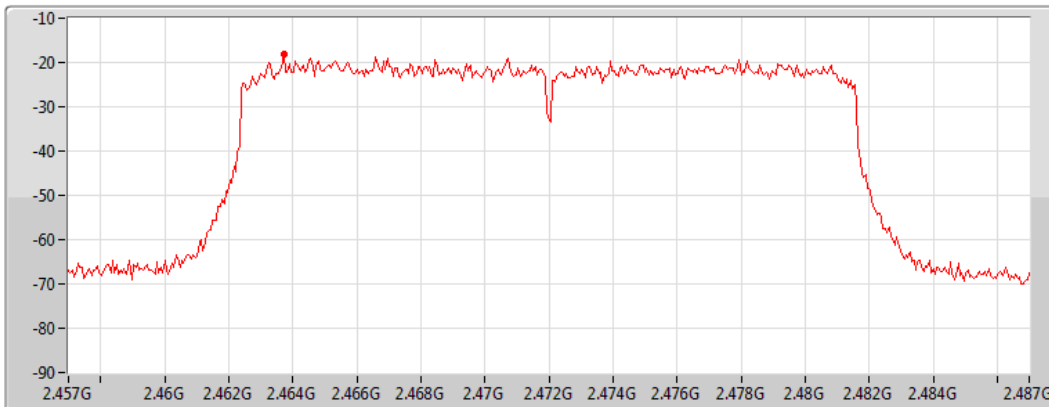

Port 2

Sum	PD	Port 1	Port 2
(dBm/RBW)	(dBm/RBW)	(dBm/RBW)	(dBm/RBW)
-18.25	-18.25	-	-18.25