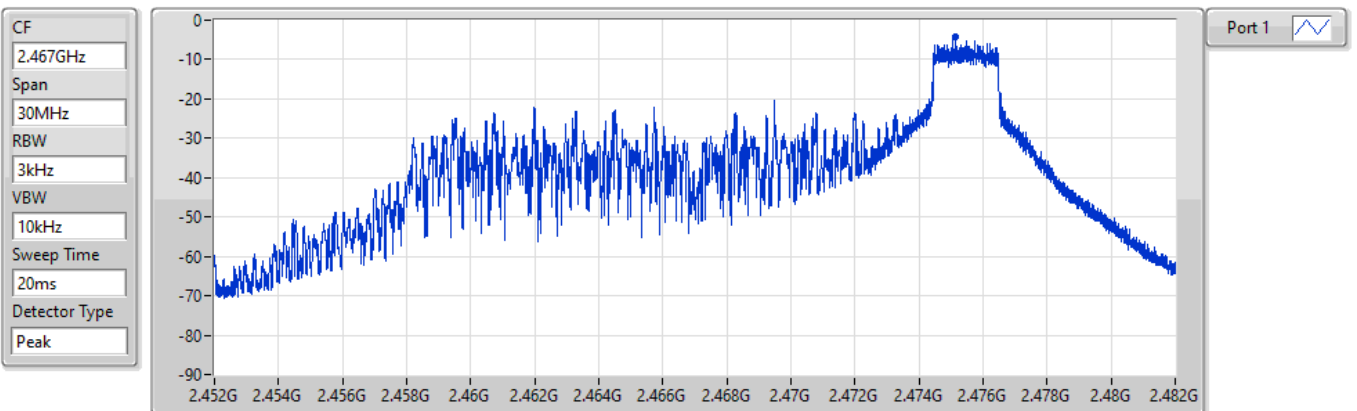

16/04/2022

Sum	PD	Port 1
(dBm/RBW)	(dBm/RBW)	(dBm/RBW)
0.53	0.53	0.53

802.11ax HEW20_Nss1,(MCS0),RU 26,#RU 8_1TX(Port1)

PSD

2467MHz

27/05/2022

Sum	PD	Port 1
(dBm/RBW)	(dBm/RBW)	(dBm/RBW)
-4.26	-4.26	-4.26

802.11ax HEW20_Nss1,(MCS0),RU 26,#RU 8_1TX(Port1)