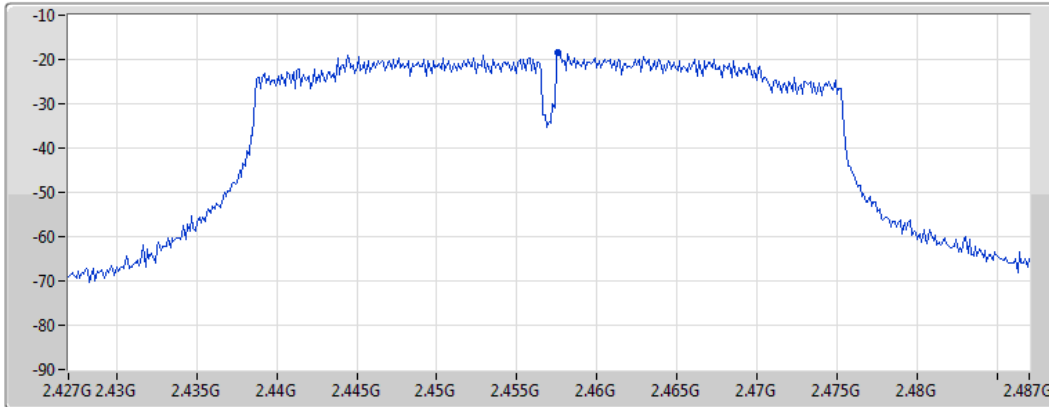

802.11n HT40_Nss1,(MCS0)_1TX(Port1)

PSD

2457MHz

11/05/2022

CF
2.457GHz
Span
60MHz
RBW
3kHz
VBW
10kHz
Sweep Time
8.848933ms
Detector Type
Peak

Port 1

Sum	PD	Port 1
(dBm/RBW)	(dBm/RBW)	(dBm/RBW)
-18.30	-18.30	-18.30

802.11n HT40_Nss1,(MCS0)_1TX(Port1)

PSD

2462MHz

11/05/2022

CF
2.462GHz
Span
60MHz
RBW
3kHz
VBW
10kHz
Sweep Time
8.848933ms
Detector Type
Peak