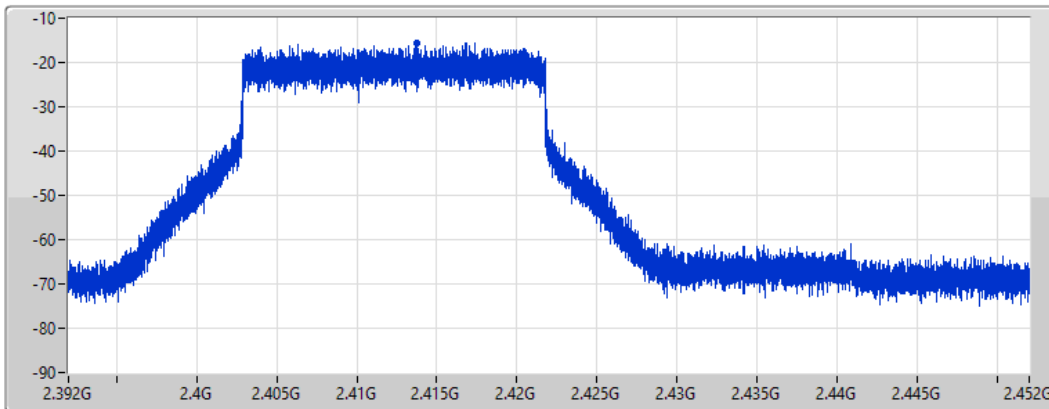

Port 1 ☒

Sum	PD	Port 1
(dBm/RBW)	(dBm/RBW)	(dBm/RBW)
-15.50	-15.50	-15.50