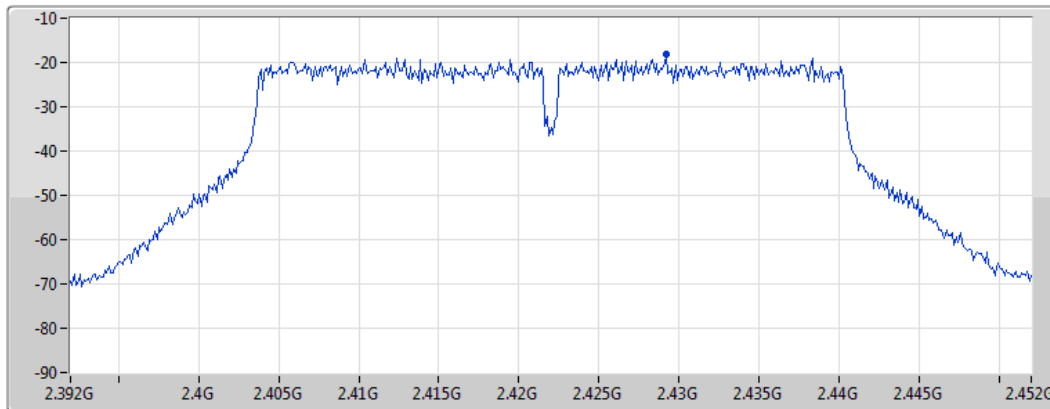

Port 1 ☒

Sum	PD	Port 1
(dBm/RBW)	(dBm/RBW)	(dBm/RBW)
-18.26	-18.26	-18.26