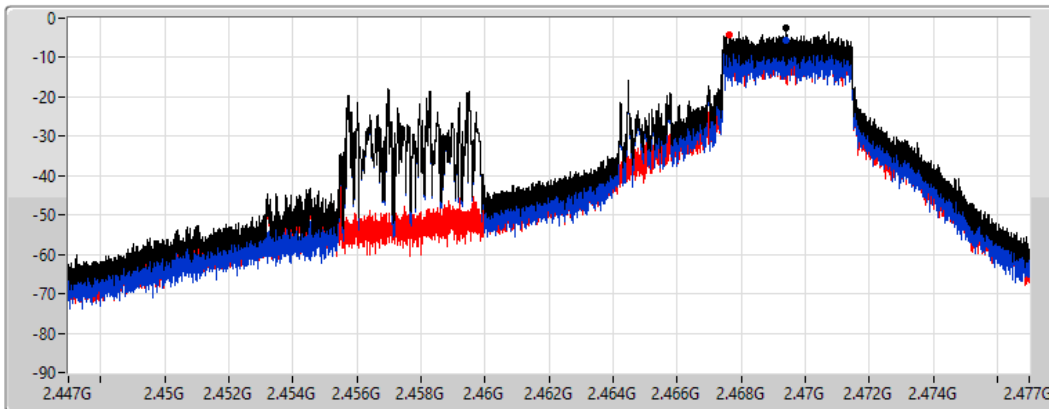

Sum ☒
Port 1 ☒
Port 2 ☒

Sum	PD	Port 1	Port 2
(dBm/RBW)	(dBm/RBW)	(dBm/RBW)	(dBm/RBW)
-2.51	-2.51	-5.67	-4.22