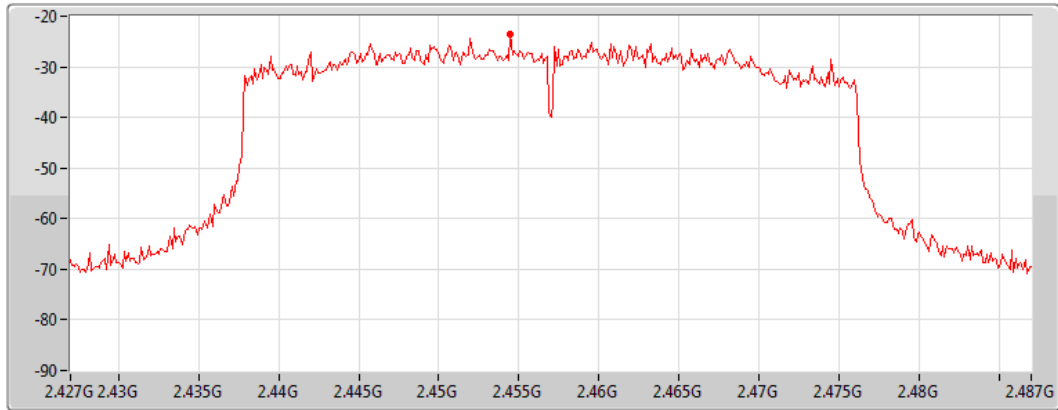

Port 2

Sum	PD	Port 1	Port 2
(dBm/RBW)	(dBm/RBW)	(dBm/RBW)	(dBm/RBW)
-23.62	-23.62	-	-23.62