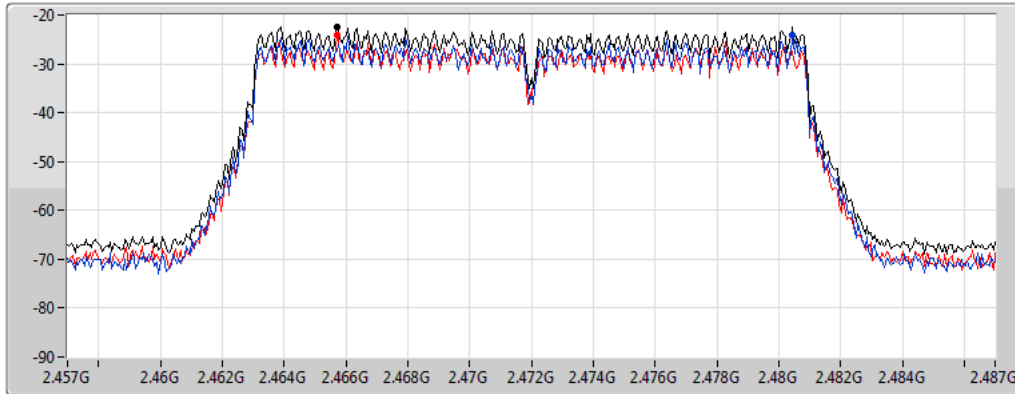

11/05/2022

CF
2.472GHz

Span
30MHz

RBW
3kHz

VBW
10kHz

Sweep Time
4.424467ms

Detector Type
Peak

Sum