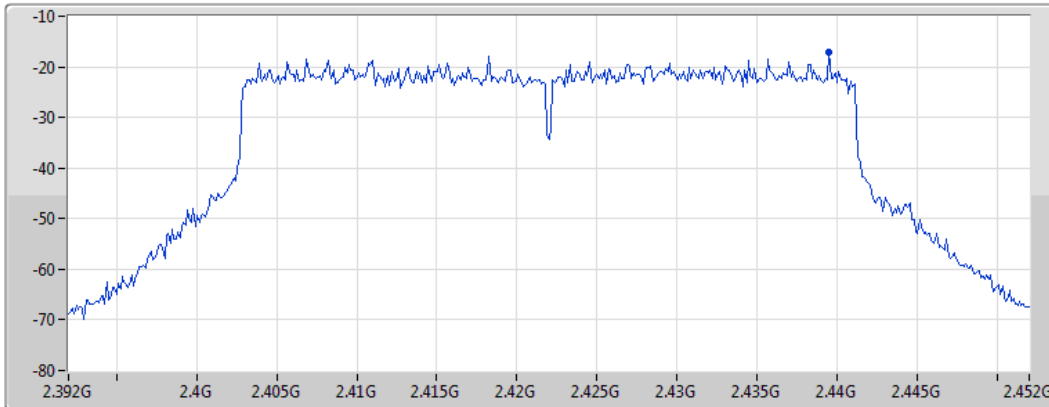

Port 1 ☒

Sum	PD	Port 1
(dBm/RBW)	(dBm/RBW)	(dBm/RBW)
-17.10	-17.10	-17.10