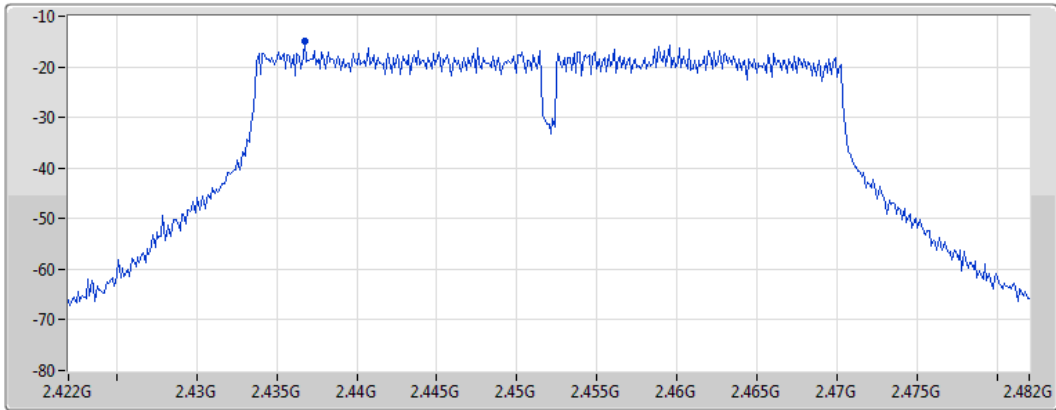

Span
60MHz

RBW
3kHz

VBW
10kHz

Sweep Time
8.848933ms

Detector Type
Peak

Port 1 

Sum	PD	Port 1
(dBm/RBW)	(dBm/RBW)	(dBm/RBW)
-14.90	-14.90	-14.90

802.11n HT40_Nss1,(MCS0)_1TX(Port1)