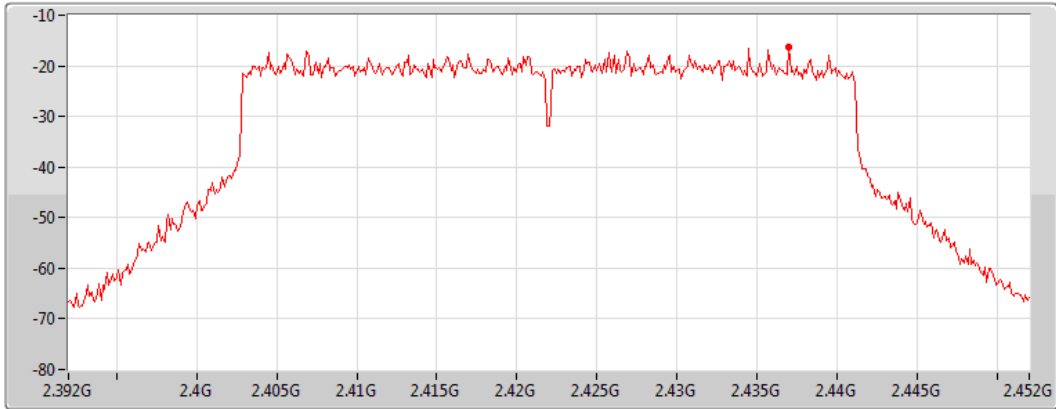

802.11ax HEW40_Nss1,(MCS0)_1TX(Port2)

PSD

2422MHz

09/05/2022

CF
2.422GHz
Span
60MHz
RBW
3kHz
VBW
10kHz
Sweep Time
8.848933ms
Detector Type
Peak

Port 2

Sum	PD	Port 1	Port 2
(dBm/RBW)	(dBm/RBW)	(dBm/RBW)	(dBm/RBW)
-16.20	-16.20	-	-16.20

802.11ax HEW40_Nss1,(MCS0)_1TX(Port2)

PSD

2437MHz

09/05/2022

CF
2.437GHz
Span
60MHz
RBW
3kHz
VBW
10kHz
Sweep Time
8.848933ms
Detector Type
Peak