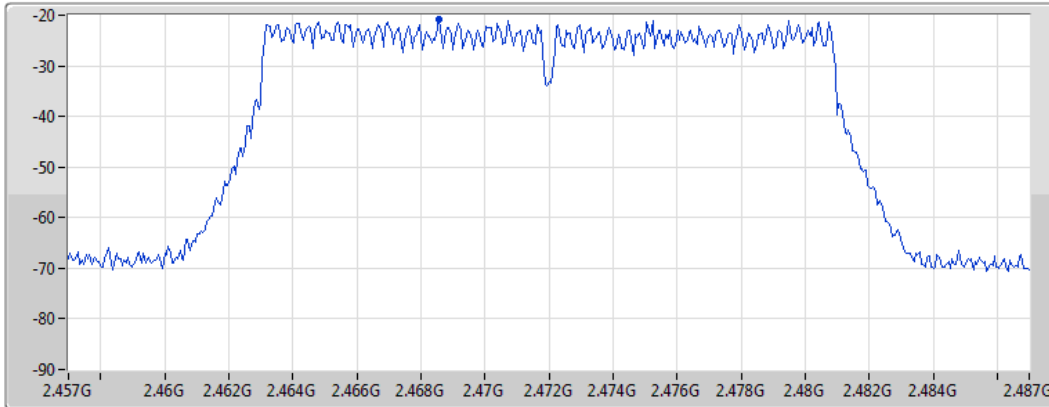

802.11n HT20_Nss1,(MCS0)_1TX(Port1)

PSD

2472MHz

11/05/2022

CF
2.472GHz

Span
30MHz

RBW
3kHz

VBW
10kHz

Sweep Time
4.424467ms

Detector Type
Peak

Sum	PD	Port 1
(dBm/RBW)	(dBm/RBW)	(dBm/RBW)
-20.87	-20.87	-20.87

802.11n HT20_Nss1,(MCS0)_1TX(Port2)

PSD

2412MHz

11/05/2022

CF
2.412GHz

Span
30MHz

RBW
3kHz

VBW
10kHz

Sweep Time
4.424467ms

Detector Type
Peak