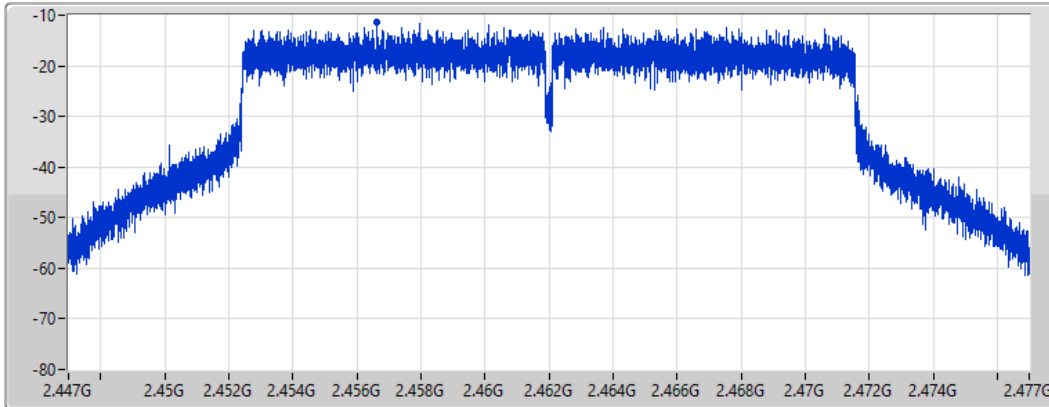

802.11ax HEW20_Nss1,(MCS0)_1TX(Port1)

PSD

2462MHz

16/04/2022

CF
2.462GHz

Span
30MHz

RBW
3kHz

VBW
10kHz

Sweep Time
4.424357ms

Detector Type
Peak

Port 1

Sum	PD	Port 1
(dBm/RBW)	(dBm/RBW)	(dBm/RBW)
-11.48	-11.48	-11.48

802.11ax HEW20_Nss1,(MCS0)_1TX(Port1)

PSD

2467MHz

09/05/2022

CF
2.467GHz

Span
30MHz

RBW
3kHz

VBW
10kHz

Sweep Time
4.424467ms

Detector Type
Peak