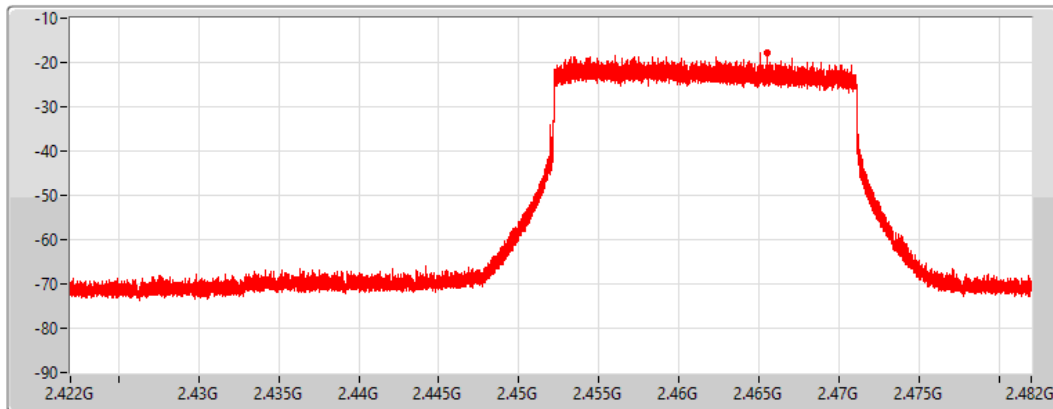

Port 2

Sum	PD	Port 1	Port 2
(dBm/RBW)	(dBm/RBW)	(dBm/RBW)	(dBm/RBW)
-17.76	-17.76	-	-17.76