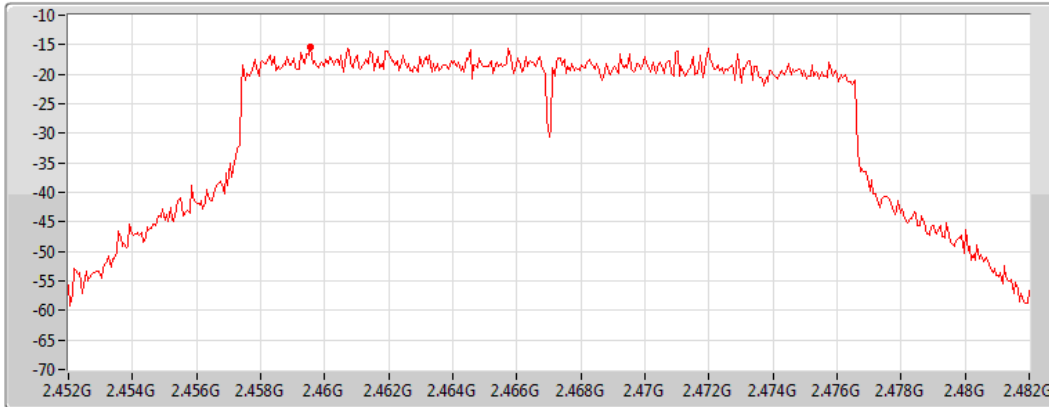

802.11ax HEW20_Nss1,(MCS0)_1TX(Port2)

PSD

2467MHz

09/05/2022

CF
2.467GHz
Span
30MHz
RBW
3kHz
VBW
10kHz
Sweep Time
4.424467ms
Detector Type
Peak

Port 2

Sum	PD	Port 1	Port 2
(dBm/RBW)	(dBm/RBW)	(dBm/RBW)	(dBm/RBW)
-15.31	-15.31	-	-15.31

802.11ax HEW20_Nss1,(MCS0)_1TX(Port2)

PSD

2472MHz

09/05/2022

CF
2.472GHz
Span
30MHz
RBW
3kHz
VBW
10kHz
Sweep Time
4.424467ms
Detector Type
Peak