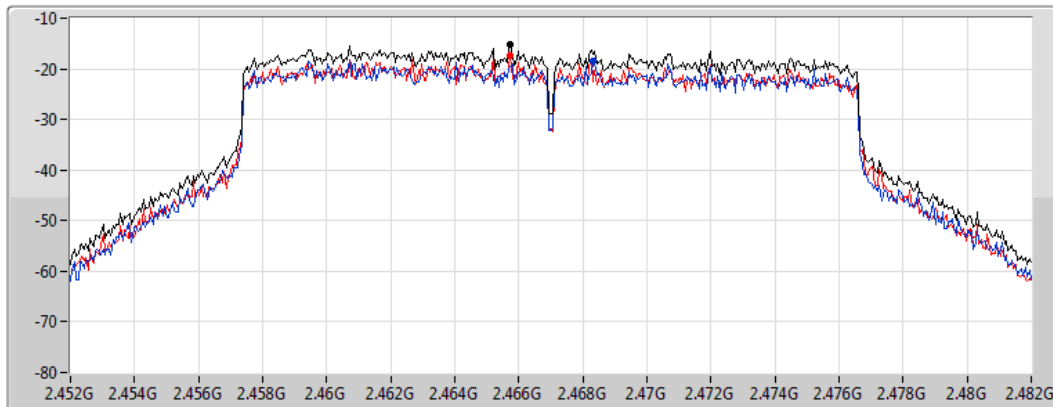

Sum

Port 1

Port 2

Sum	PD	Port 1	Port 2
(dBm/RBW)	(dBm/RBW)	(dBm/RBW)	(dBm/RBW)
-15.27	-15.27	-18.46	-17.26