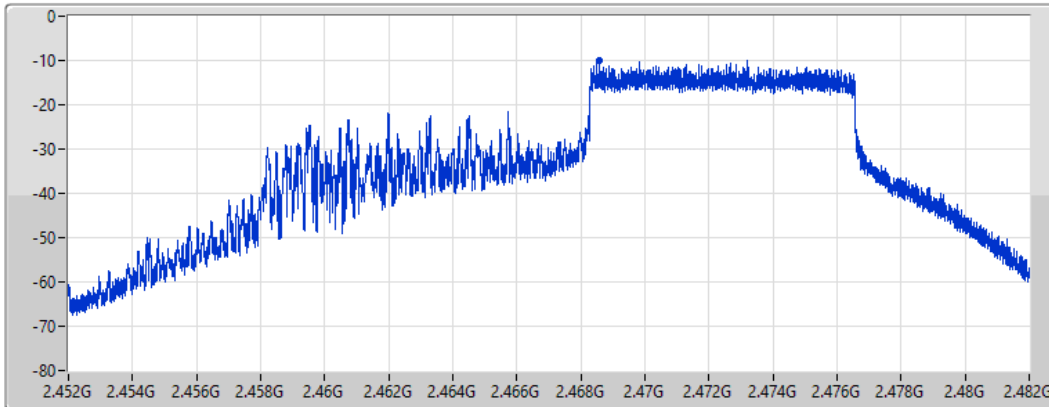

Port 1

Sum	PD	Port 1
(dBm/RBW)	(dBm/RBW)	(dBm/RBW)
-9.93	-9.93	-9.93