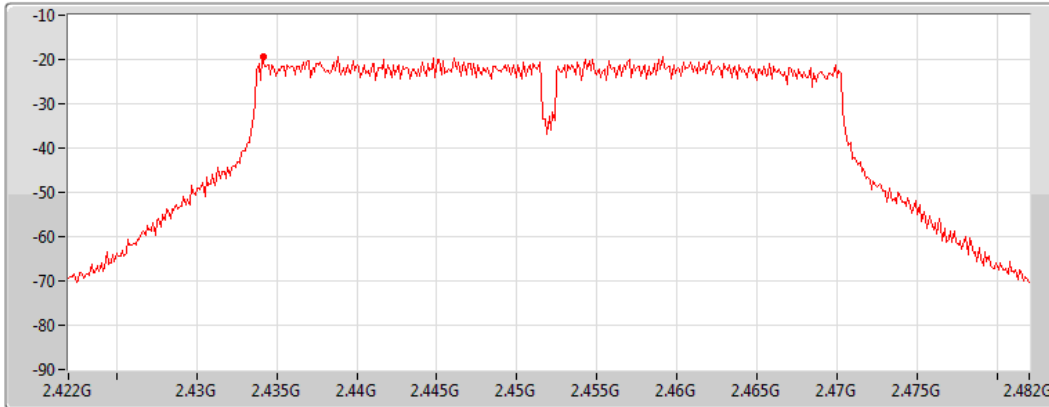

802.11n HT40_Nss1,(MCS0)_1TX(Port2)

PSD

2452MHz

11/05/2022

CF
2.452GHz
Span
60MHz
RBW
3kHz
VBW
10kHz
Sweep Time
8.848933ms
Detector Type
Peak

Port 2

Sum	PD	Port 1	Port 2
(dBm/RBW)	(dBm/RBW)	(dBm/RBW)	(dBm/RBW)
-19.24	-19.24	-	-19.24

802.11n HT40_Nss1,(MCS0)_1TX(Port2)

PSD

2457MHz

11/05/2022

CF
2.457GHz
Span
60MHz
RBW
3kHz
VBW
10kHz
Sweep Time
8.848933ms
Detector Type
Peak