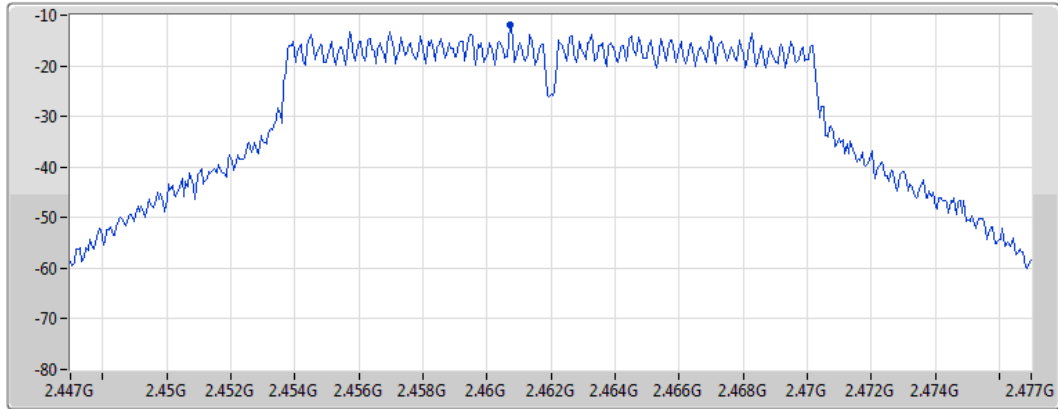

802.11g_Nss1,(6Mbps)_1TX(Port1)

PSD

2462MHz

09/05/2022

CF
2.462GHz
Span
30MHz
RBW
3kHz
VBW
10kHz
Sweep Time
4.424467ms
Detector Type
Peak

Port 1

Sum	PD	Port 1
(dBm/RBW)	(dBm/RBW)	(dBm/RBW)
-12.04	-12.04	-12.04

802.11g_Nss1,(6Mbps)_1TX(Port1)

PSD

2467MHz

09/05/2022

CF
2.467GHz
Span
30MHz
RBW
3kHz
VBW
10kHz
Sweep Time
4.424467ms
Detector Type
Peak