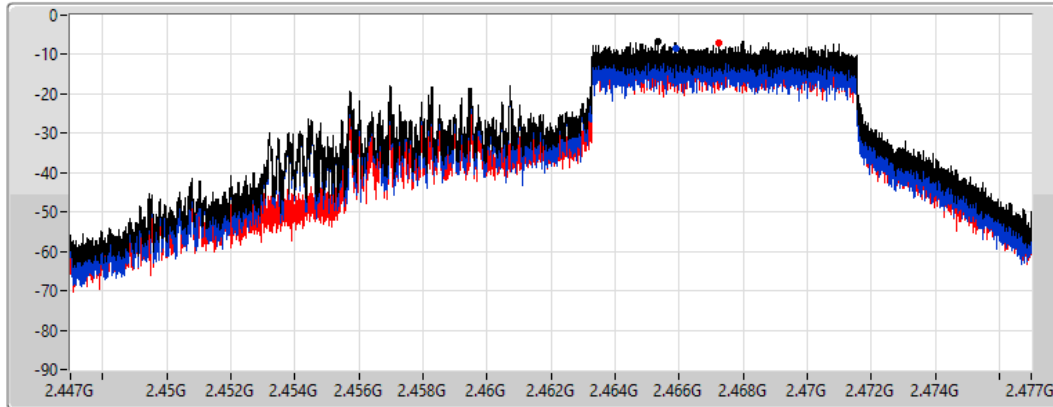

2437MHz

27/05/2022

Sum	PD	Port 1	Port 2
(dBm/RBW)	(dBm/RBW)	(dBm/RBW)	(dBm/RBW)
-2.59	-2.59	-4.64	-4.57

802.11ax HEW20_Nss1,(MCS0),RU 106,#RU 54_2TX

PSD

2462MHz

16/04/2022

CF
2.462GHz
Span
30MHz
RBW
3kHz
VBW
10kHz
Sweep Time
4.424357ms
Detector Type
Peak