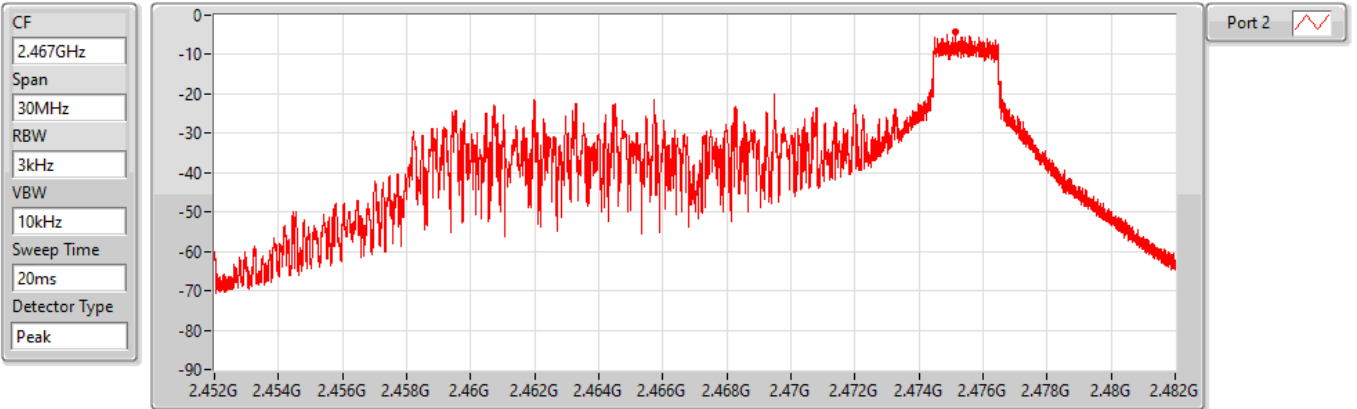

802.11ax HEW20_Nss1,(MCS0),RU 26,#RU 8_1TX(Port2)

PSD

2467MHz

27/05/2022

Sum	PD	Port 1	Port 2
(dBm/RBW)	(dBm/RBW)	(dBm/RBW)	(dBm/RBW)
-4.25	-4.25	-	-4.25