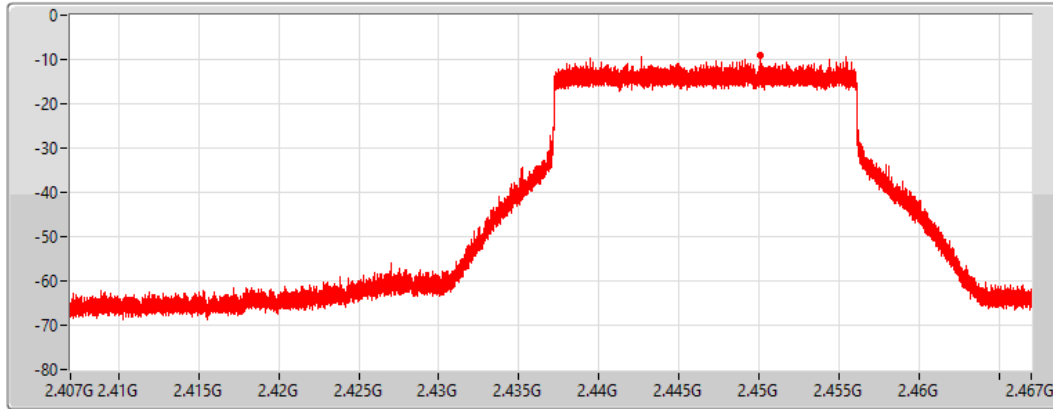

802.11ax HEW40_Nss1,(MCS0),RU 242,#RU 62_1TX(Port2)

PSD

2437MHz

27/05/2022

CF
2.437GHz
Span
60MHz
RBW
3kHz
VBW
10kHz
Sweep Time
20ms
Detector Type
Peak

Port 2

Sum	PD	Port 1	Port 2
(dBm/RBW)	(dBm/RBW)	(dBm/RBW)	(dBm/RBW)
-9.10	-9.10	-	-9.10

802.11ax HEW40_Nss1,(MCS0),RU 242,#RU 62_1TX(Port2)

PSD

2452MHz

27/05/2022

CF
2.452GHz
Span
60MHz
RBW
3kHz
VBW
10kHz
Sweep Time
20ms
Detector Type
Peak