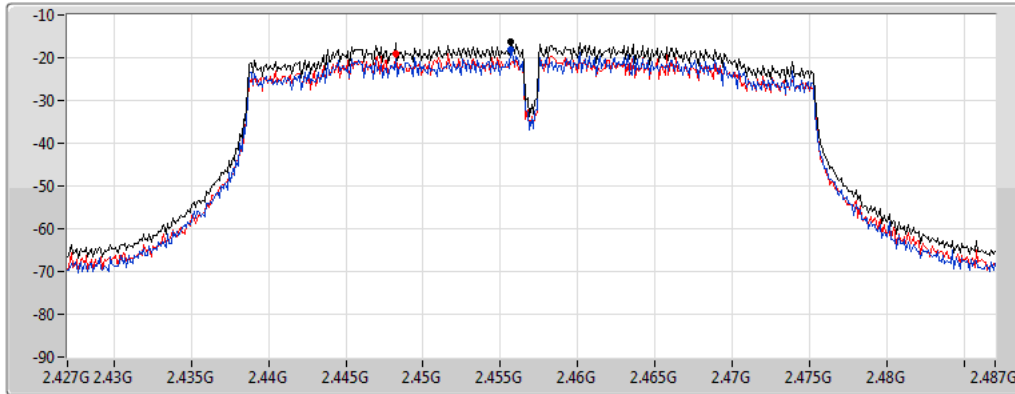

11/05/2022

CF
2.457GHz

Span
60MHz

RBW
3kHz

VBW
10kHz

Sweep Time
8.848933ms

Detector Type
Peak

Sum 