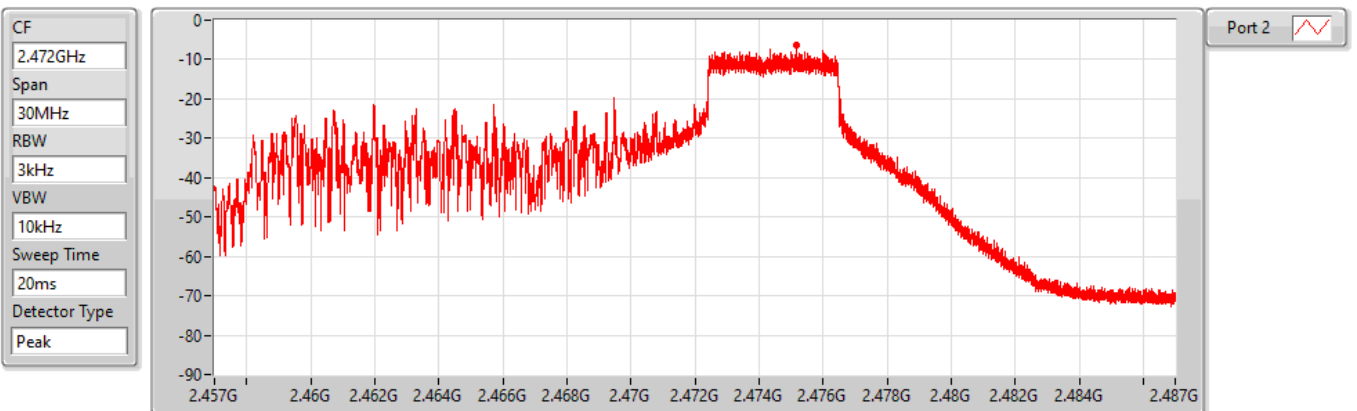

802.11ax HEW20_Nss1,(MCS0),RU 52,#RU 40_1TX(Port2)

PSD

2472MHz

27/05/2022

Sum	PD	Port 1	Port 2
(dBm/RBW)	(dBm/RBW)	(dBm/RBW)	(dBm/RBW)
-6.47	-6.47	-	-6.47