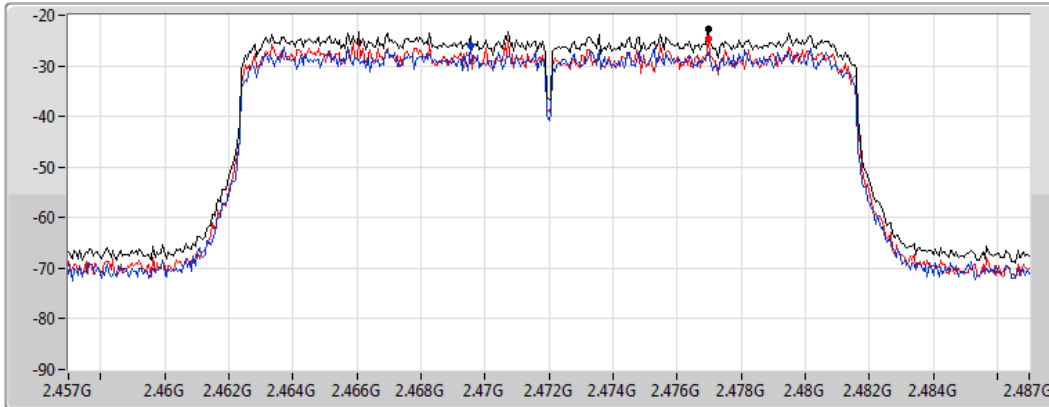

802.11ax HEW20_Nss1,(MCS0)_2TX

PSD

2472MHz

09/05/2022

CF
2.472GHz
Span
30MHz
RBW
3kHz
VBW
10kHz
Sweep Time
4.424467ms
Detector Type
Peak

Sum ☒
Port 1 ☒
Port 2 ☒

Sum	PD	Port 1	Port 2
(dBm/RBW)	(dBm/RBW)	(dBm/RBW)	(dBm/RBW)
-22.74	-22.74	-25.89	-24.52

802.11ax HEW40_Nss1,(MCS0)_1TX(Port1)

PSD

2422MHz

09/05/2022

CF
2.422GHz
Span
60MHz
RBW
3kHz
VBW
10kHz
Sweep Time
8.848933ms
Detector Type
Peak