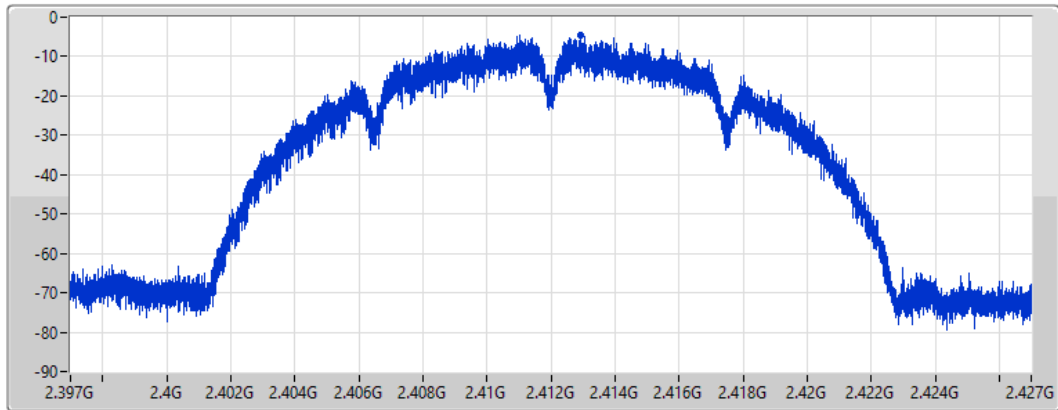

16/04/2022

CF
2.412GHz

Span
30MHz

RBW
3kHz

VBW
10kHz

Sweep Time
4.424357ms

Detector Type
Peak

Port 1 