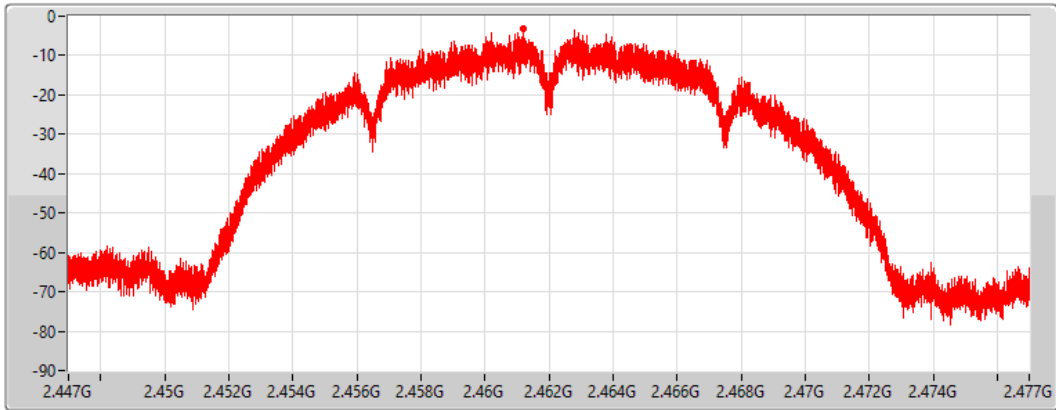

Port 2

Sum	PD	Port 1	Port 2
(dBm/RBW)	(dBm/RBW)	(dBm/RBW)	(dBm/RBW)
-3.32	-3.32	-	-3.32