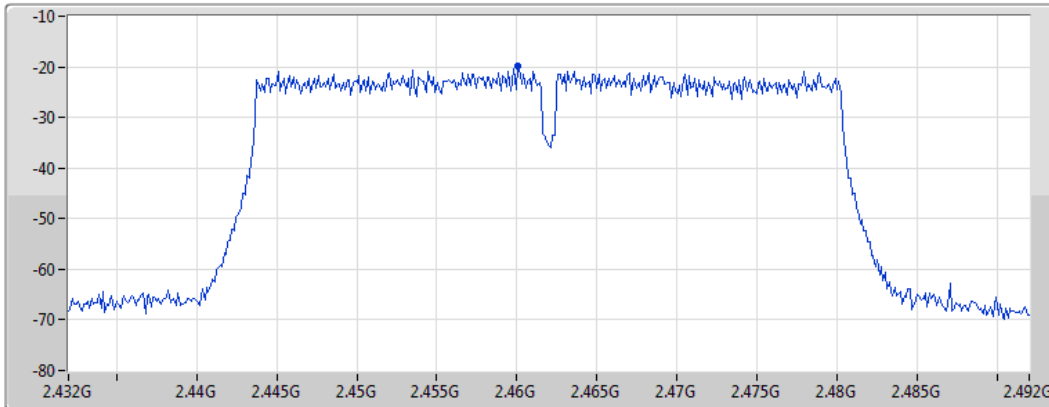

Port 1

Sum	PD	Port 1
(dBm/RBW)	(dBm/RBW)	(dBm/RBW)
-19.95	-19.95	-19.95