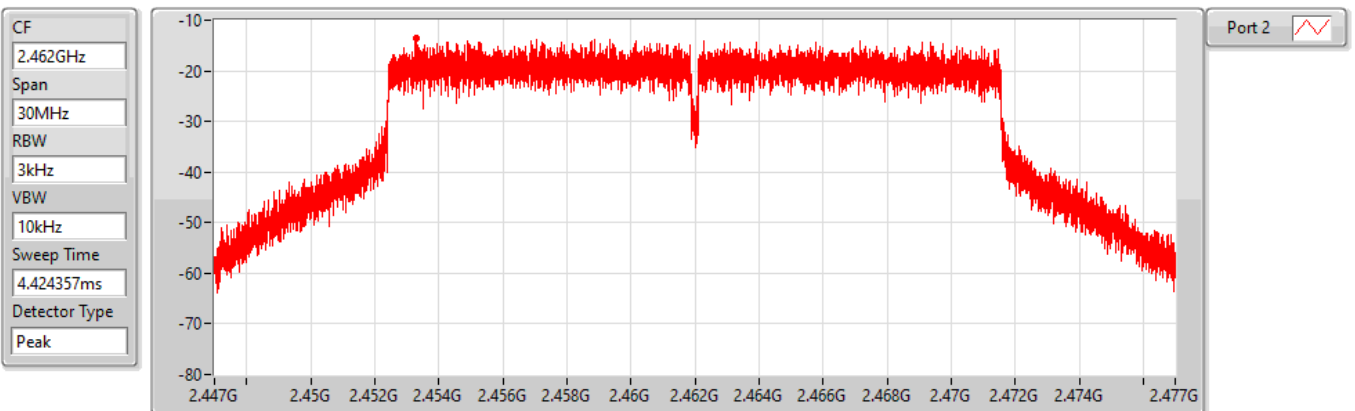

802.11ax HEW20_Nss1,(MCS0)_1TX(Port2)

PSD

2462MHz

16/04/2022

Sum	PD	Port 1	Port 2
(dBm/RBW)	(dBm/RBW)	(dBm/RBW)	(dBm/RBW)
-13.51	-13.51	-	-13.51