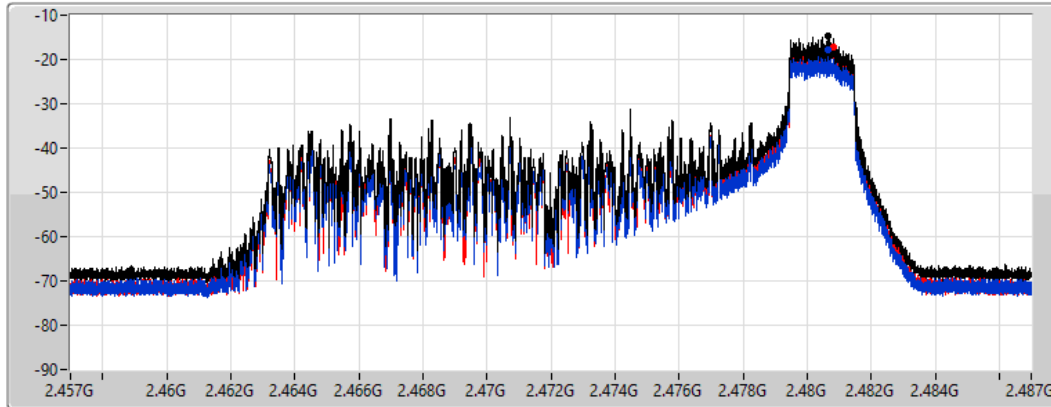

Sum
Port 1
Port 2

Sum	PD	Port 1	Port 2
(dBm/RBW)	(dBm/RBW)	(dBm/RBW)	(dBm/RBW)
-2.01	-2.01	-5.60	-3.69

802.11ax HEW20_Nss1,(MCS0),RU 26,#RU 8_2TX

PSD

2472MHz

27/05/2022

CF
2.472GHz
Span
30MHz
RBW
3kHz
VBW
10kHz
Sweep Time
20ms
Detector Type
Peak