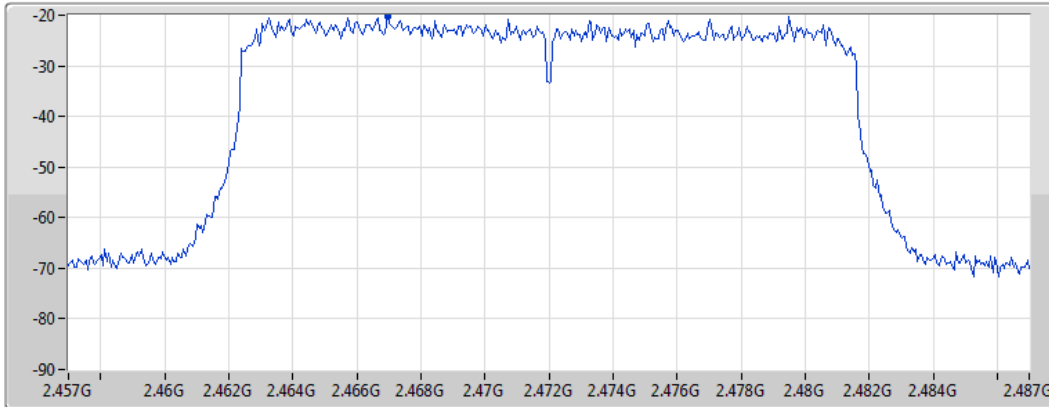

802.11ax HEW20_Nss1,(MCS0)_1TX(Port1)

PSD

2472MHz

09/05/2022

CF
2.472GHz

Span
30MHz

RBW
3kHz

VBW
10kHz

Sweep Time
4.424467ms

Detector Type
Peak

Port 1

Sum	PD	Port 1
(dBm/RBW)	(dBm/RBW)	(dBm/RBW)
-20.18	-20.18	-20.18

802.11ax HEW20_Nss1,(MCS0)_1TX(Port2)

PSD

2412MHz

16/04/2022

CF
2.412GHz

Span
30MHz

RBW
3kHz

VBW
10kHz

Sweep Time
4.424357ms

Detector Type
Peak