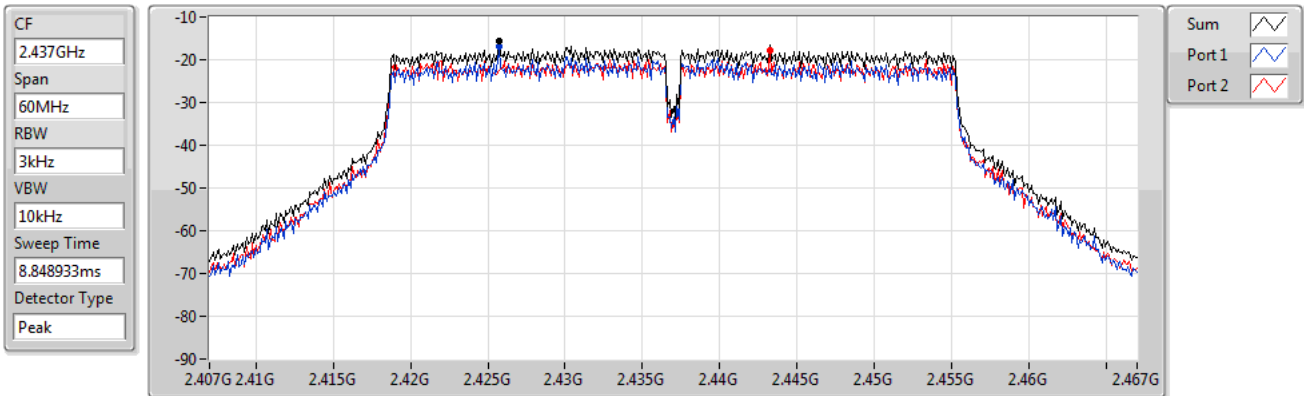

802.11n HT40_Nss1,(MCS8)_2TX

PSD

2437MHz

11/05/2022

Sum	PD	Port 1	Port 2
(dBm/RBW)	(dBm/RBW)	(dBm/RBW)	(dBm/RBW)
-15.78	-15.78	-16.85	-17.83