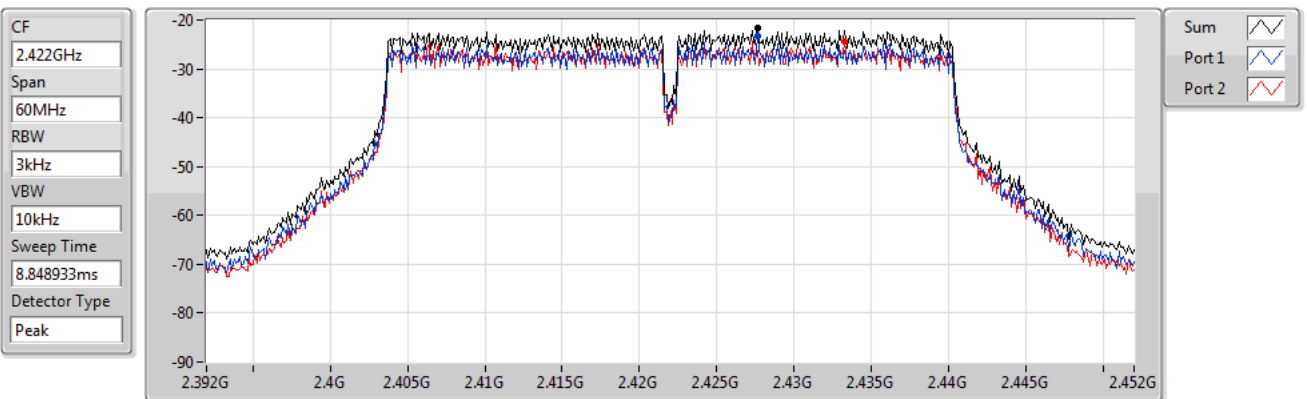

PSD

2462MHz

11/05/2022

Sum	PD	Port 1	Port 2
(dBm/RBW)	(dBm/RBW)	(dBm/RBW)	(dBm/RBW)
-24.18	-24.18	-	-24.18

802.11n HT40_Nss1,(MCS8)_2TX

PSD

2422MHz

11/05/2022