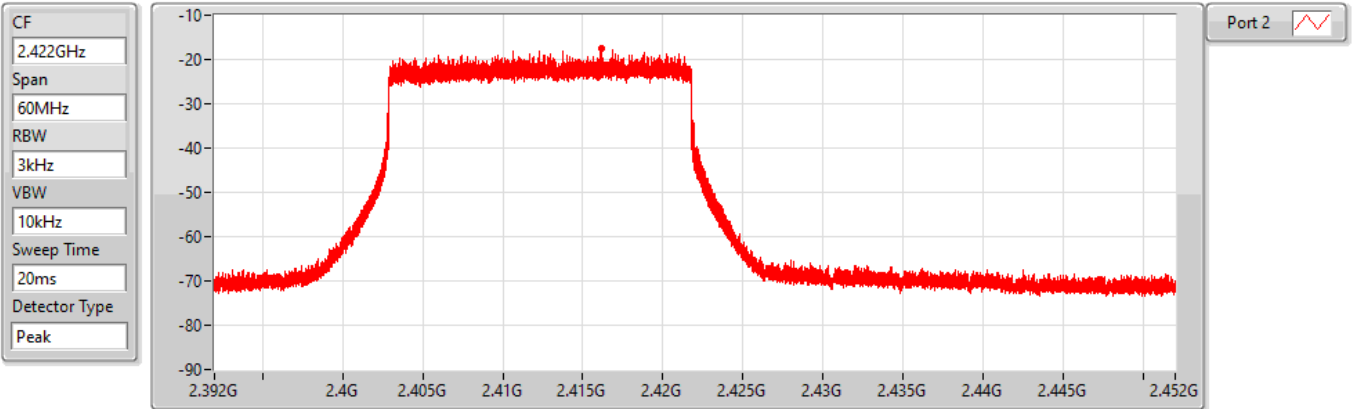

Sweep Time
8.848933ms

Detector Type
Peak

Port 1

Sum	PD	Port 1
(dBm/RBW)	(dBm/RBW)	(dBm/RBW)
-15.50	-15.50	-15.50

802.11ax HEW40_Nss1,(MCS0),RU 242,#RU 61_1TX(Port2)

PSD

2422MHz

27/05/2022