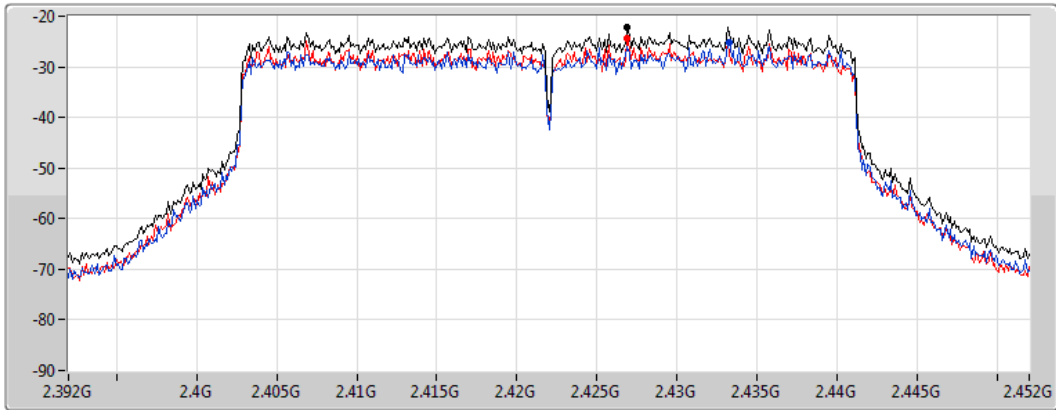

CF
2.422GHz

Span
60MHz

RBW
3kHz

VBW
10kHz

Sweep Time
8.848933ms

Detector Type
Peak

Sum 
Port 1 
Port 2 

Sum	PD	Port 1	Port 2
(dBm/RBW)	(dBm/RBW)	(dBm/RBW)	(dBm/RBW)
-22.13	-22.13	-25.19	-24.38