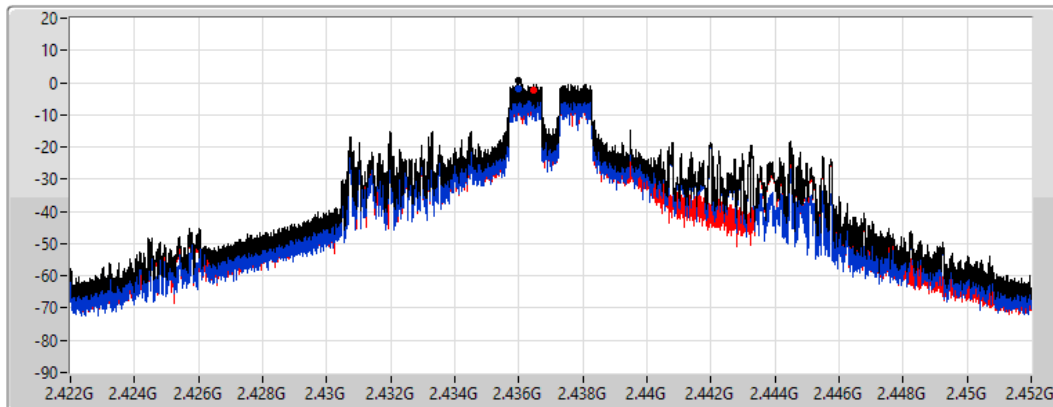

Sum

Port 1

Port 2

Sum	PD	Port 1	Port 2
(dBm/RBW)	(dBm/RBW)	(dBm/RBW)	(dBm/RBW)
0.53	0.53	-1.96	-2.28