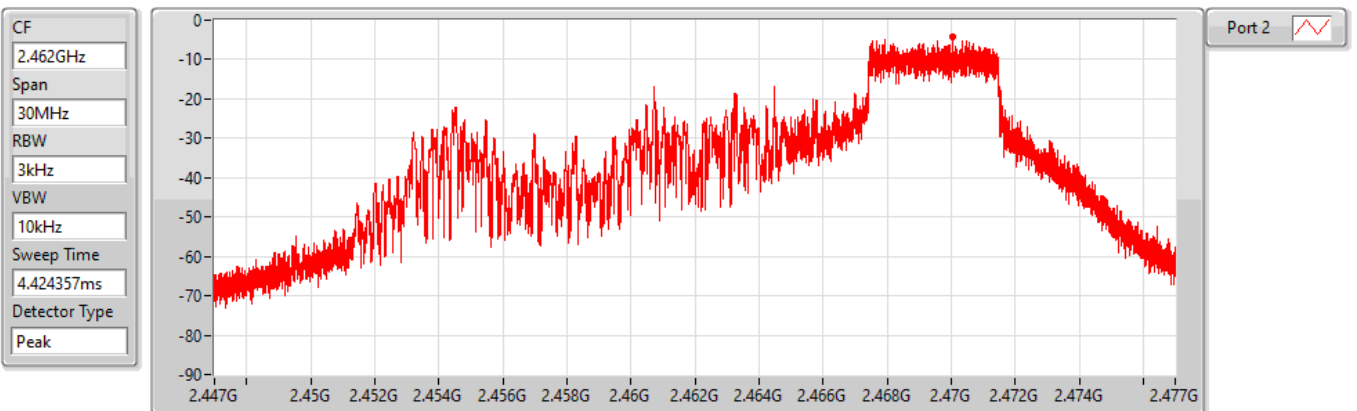

PSD

2437MHz

27/05/2022

Sum	PD	Port 1	Port 2
(dBm/RBW)	(dBm/RBW)	(dBm/RBW)	(dBm/RBW)
-0.03	-0.03	-	-0.03

802.11ax HEW20_Nss1,(MCS0),RU 52,#RU 40_1TX(Port2)

PSD

2462MHz

16/04/2022