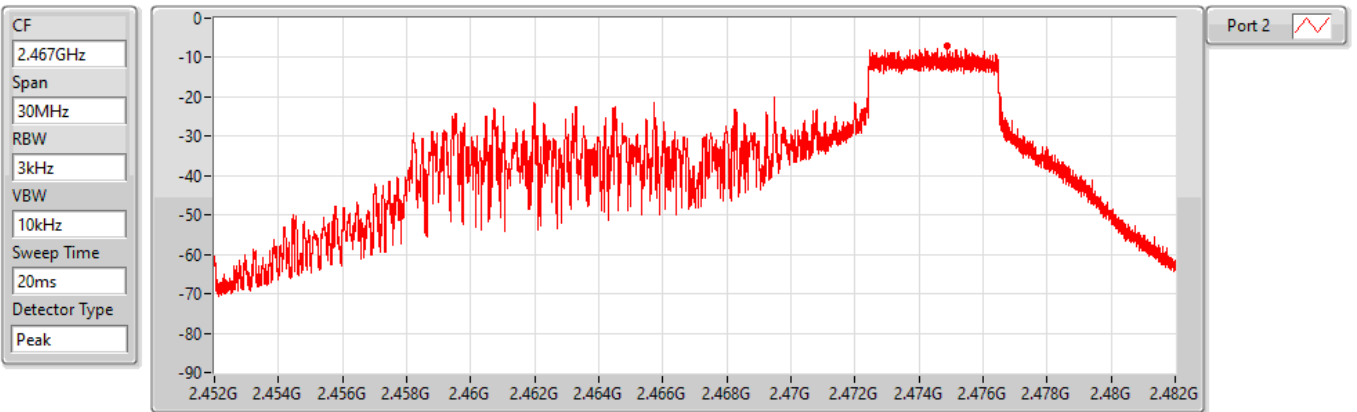

802.11ax HEW20_Nss1,(MCS0),RU 52,#RU 40_1TX(Port2)

PSD

2467MHz

27/05/2022

Sum	PD	Port 1	Port 2
(dBm/RBW)	(dBm/RBW)	(dBm/RBW)	(dBm/RBW)
-7.11	-7.11	-	-7.11