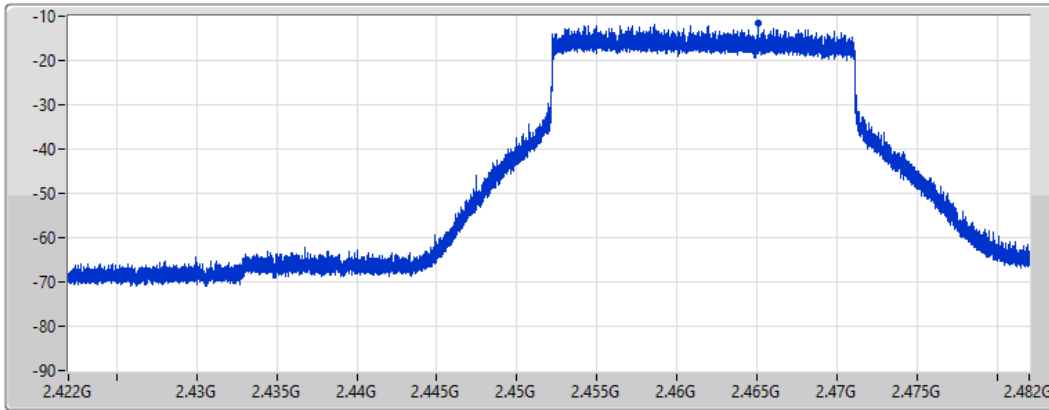

Port 1

Sum	PD	Port 1
(dBm/RBW)	(dBm/RBW)	(dBm/RBW)
-11.58	-11.58	-11.58