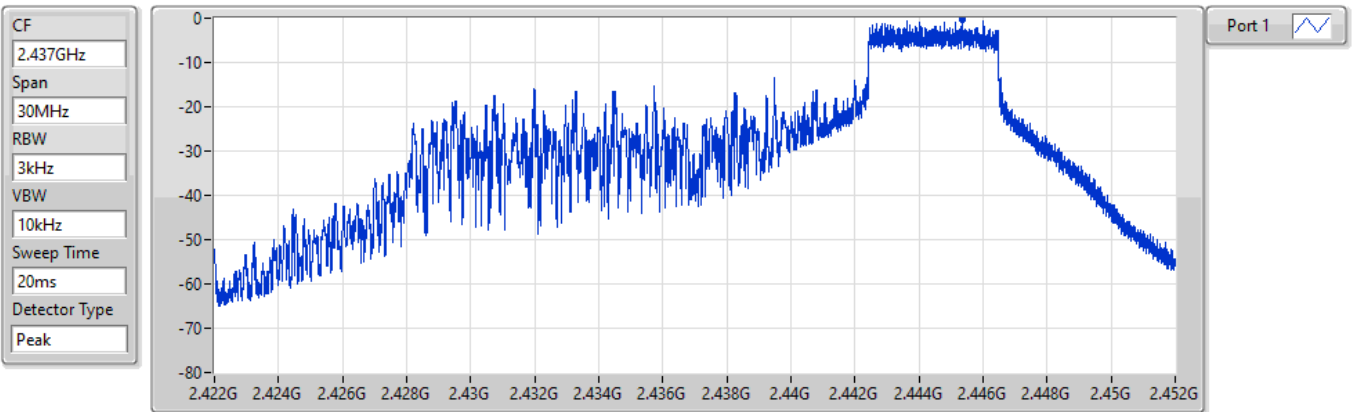

802.11ax HEW20_Nss1,(MCS0),RU 52,#RU 40_1TX(Port1)

PSD

2437MHz

27/05/2022

Sum	PD	Port 1
(dBm/RBW)	(dBm/RBW)	(dBm/RBW)
-0.34	-0.34	-0.34