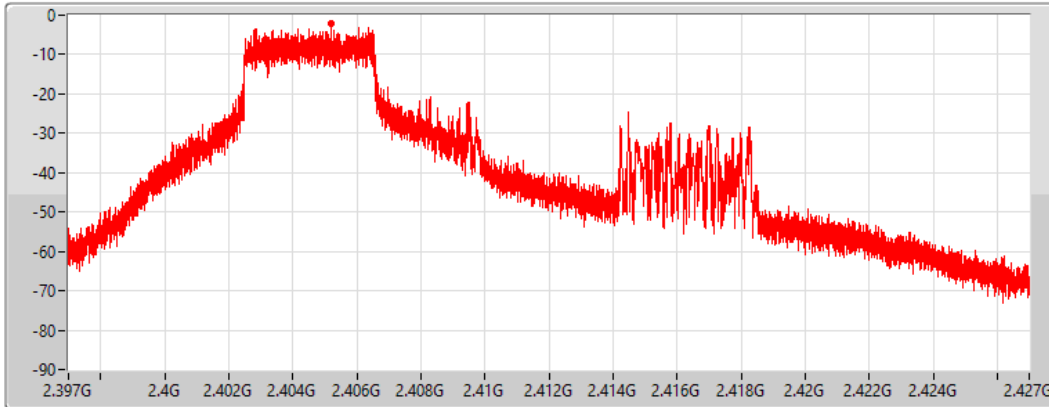

802.11ax HEW20_Nss1,(MCS0),RU 52,#RU 37_1TX(Port2)

PSD

2412MHz

16/04/2022

CF
2.412GHz

Span
30MHz

RBW
3kHz

VBW
10kHz

Sweep Time
4.424357ms

Detector Type
Peak

Port 2

Sum	PD	Port 1	Port 2
(dBm/RBW)	(dBm/RBW)	(dBm/RBW)	(dBm/RBW)
-2.17	-2.17	-	-2.17

802.11ax HEW20_Nss1,(MCS0),RU 52,#RU 37_2TX

PSD

2412MHz

16/04/2022

CF
2.412GHz

Span
30MHz

RBW
3kHz

VBW
10kHz

Sweep Time
4.424357ms

Detector Type
Peak