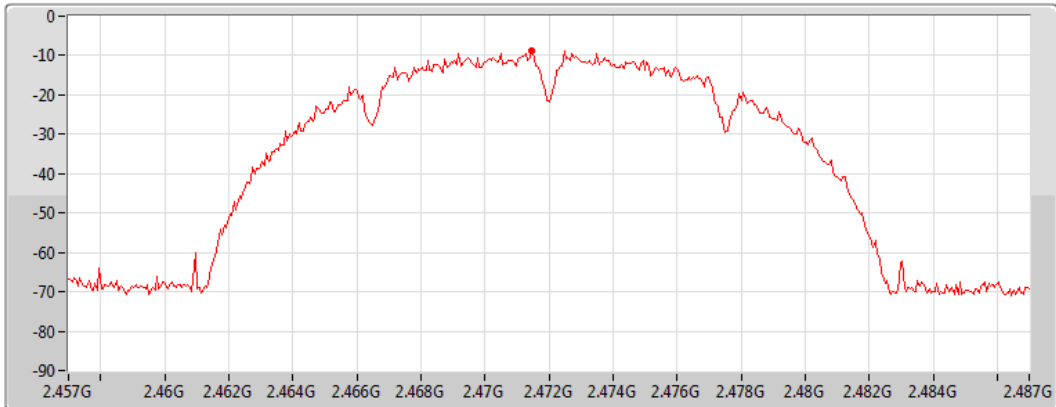

Detector Type
Peak

Port 2 

Sum	PD	Port 1	Port 2
(dBm/RBW)	(dBm/RBW)	(dBm/RBW)	(dBm/RBW)
-8.42	-8.42	-	-8.42

802.11b_Nss1,(1Mbps)_1TX(Port2)

PSD

2472MHz

09/05/2022

CF
2.472GHz

Span
30MHz

RBW
3kHz

VBW
10kHz

Sweep Time
4.424467ms

Detector Type
Peak

Port 2 

Sum	PD	Port 1	Port 2
(dBm/RBW)	(dBm/RBW)	(dBm/RBW)	(dBm/RBW)
-8.91	-8.91	-	-8.91

802.11g_Nss1,(6Mbps)_1TX(Port1)