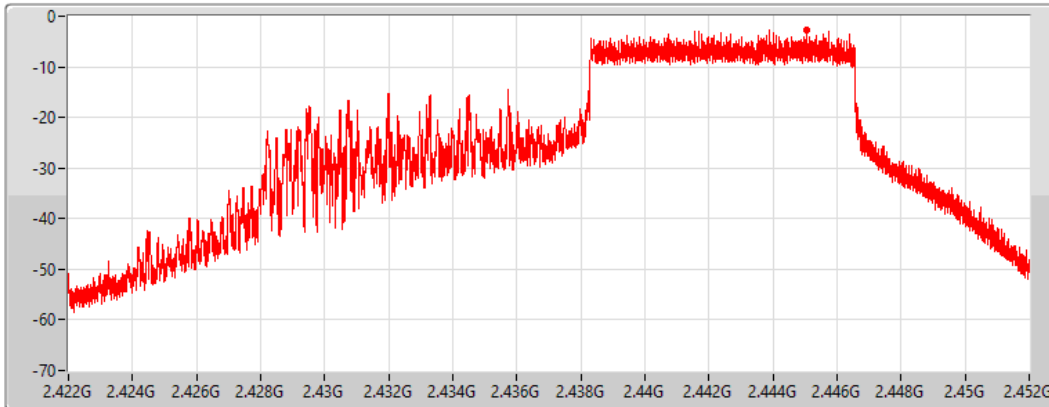

Port 2

Sum	PD	Port 1	Port 2
(dBm/RBW)	(dBm/RBW)	(dBm/RBW)	(dBm/RBW)
-2.80	-2.80	-	-2.80