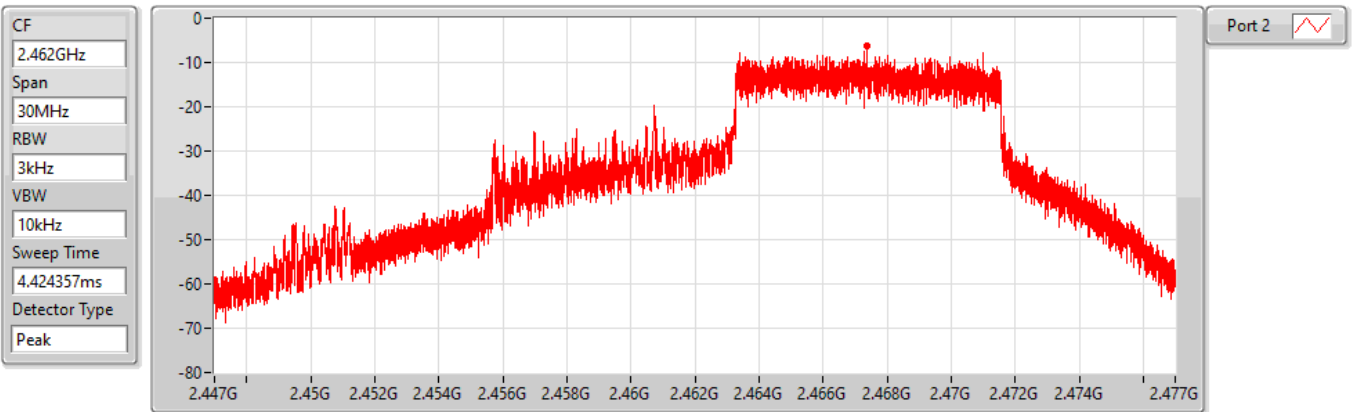

802.11ax HEW20_Nss1,(MCS0),RU 106,#RU 54_1TX(Port2)

PSD

2462MHz

16/04/2022

Sum	PD	Port 1	Port 2
(dBm/RBW)	(dBm/RBW)	(dBm/RBW)	(dBm/RBW)
-6.37	-6.37	-	-6.37