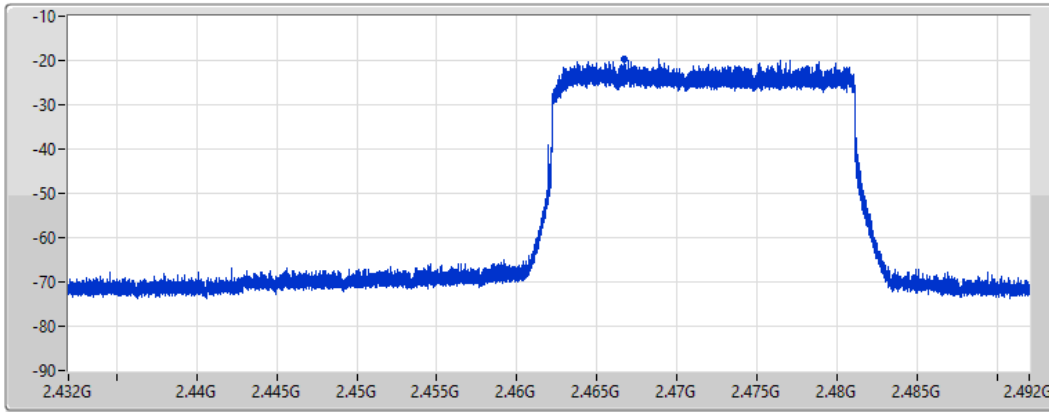

Port 1

Sum	PD	Port 1
(dBm/RBW)	(dBm/RBW)	(dBm/RBW)
-19.58	-19.58	-19.58