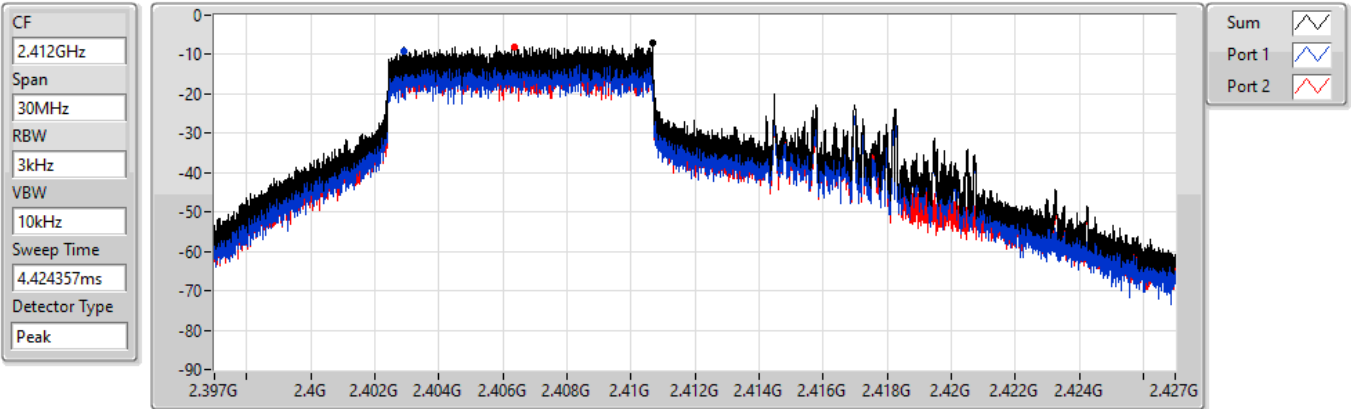

16/04/2022

Sum	PD	Port 1	Port 2
(dBm/RBW)	(dBm/RBW)	(dBm/RBW)	(dBm/RBW)
-3.23	-3.23	-	-3.23

802.11ax HEW20_Nss1,(MCS0),RU 106,#RU 53_2TX

PSD

2412MHz

16/04/2022

Sum	PD	Port 1	Port 2
(dBm/RBW)	(dBm/RBW)	(dBm/RBW)	(dBm/RBW)
-6.91	-6.91	-9.31	-8.09