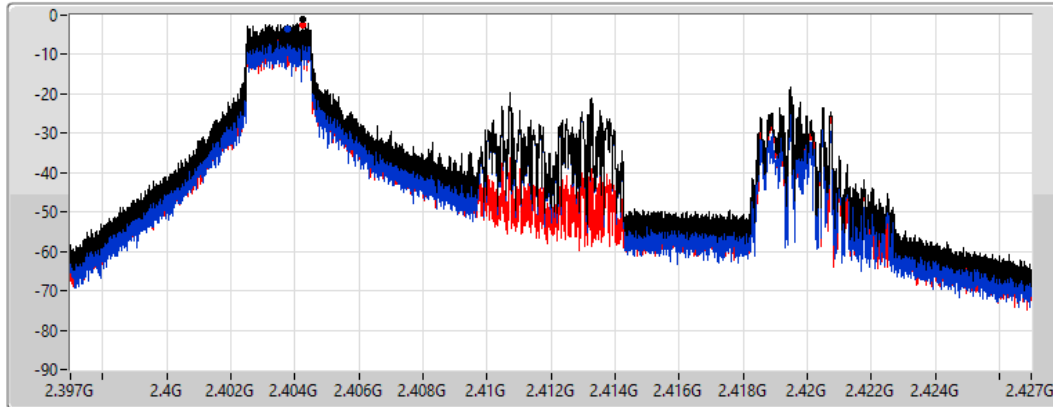

VBW
10kHz

Sweep Time
4.424357ms

Detector Type
Peak

Sum

Port 1

Port 2

Sum	PD	Port 1	Port 2
(dBm/RBW)	(dBm/RBW)	(dBm/RBW)	(dBm/RBW)
-1.14	-1.14	-3.59	-2.40

802.11ax HEW20_Nss1,(MCS0),RU 26,#RU 4_1TX(Port1)