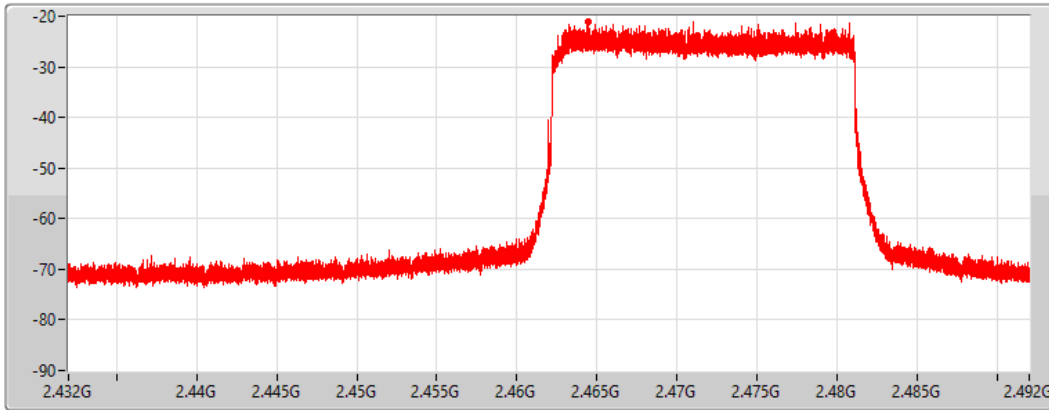

Port 2

Sum	PD	Port 1	Port 2
(dBm/RBW)	(dBm/RBW)	(dBm/RBW)	(dBm/RBW)
-21.02	-21.02	-	-21.02