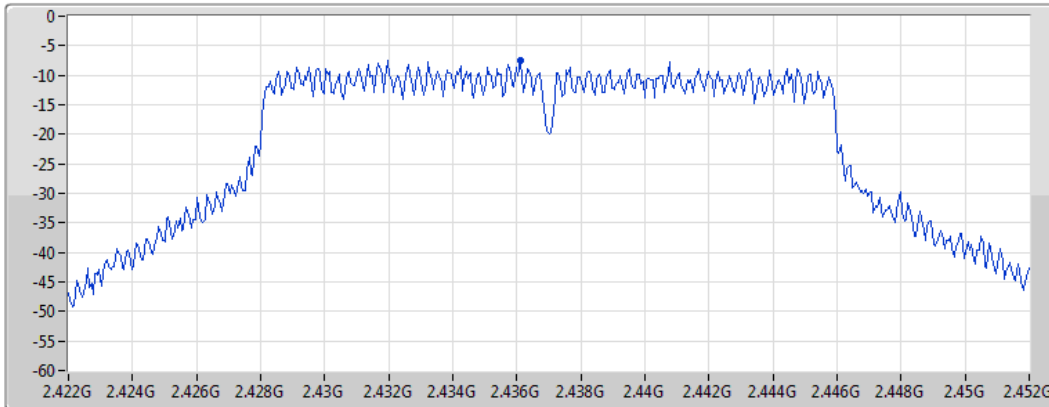

11/05/2022

CF
2.437GHz

Span
30MHz

RBW
3kHz

VBW
10kHz

Sweep Time
4.424467ms

Detector Type
Peak

Port 1 