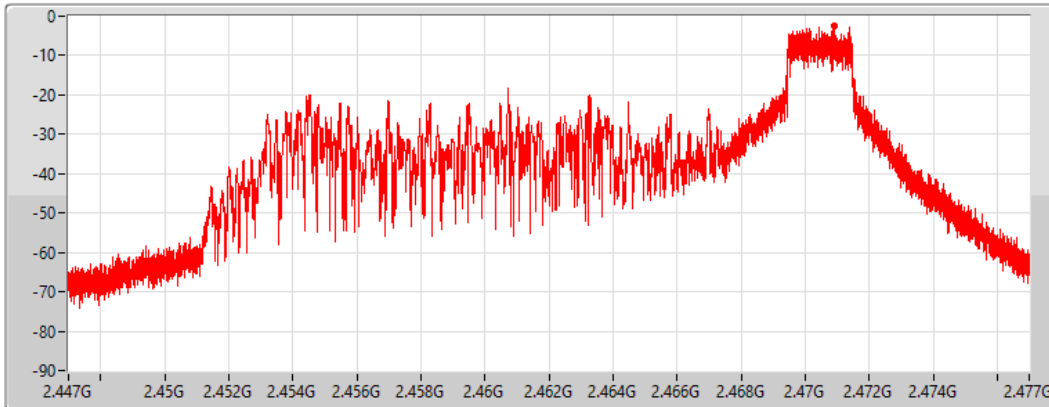

Port 2

Sum	PD	Port 1	Port 2
(dBm/RBW)	(dBm/RBW)	(dBm/RBW)	(dBm/RBW)
-2.39	-2.39	-	-2.39