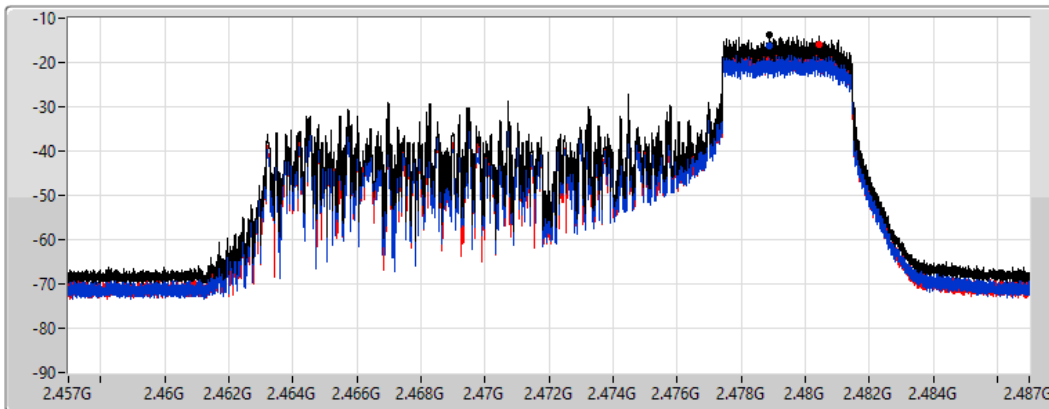

Sum ☐
Port 1 ☐
Port 2 ☐

Sum	PD	Port 1	Port 2
(dBm/RBW)	(dBm/RBW)	(dBm/RBW)	(dBm/RBW)
-13.66	-13.66	-16.16	-15.92