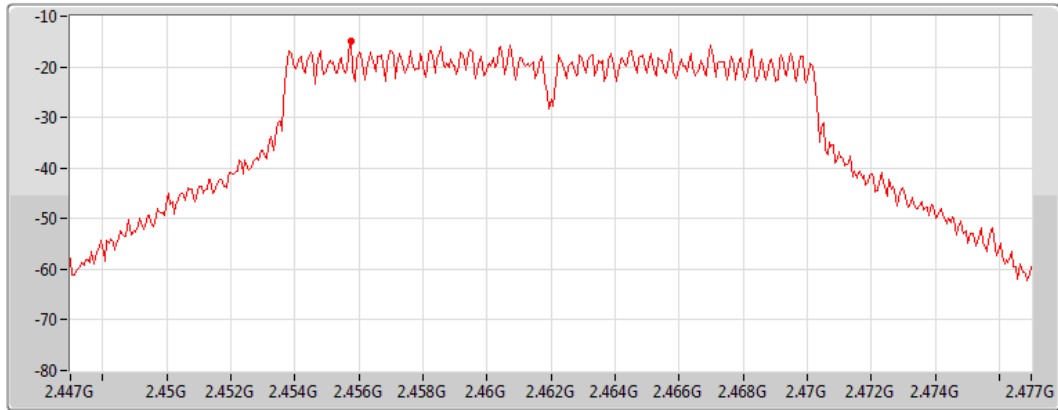

Port 2

Sum	PD	Port 1	Port 2
(dBm/RBW)	(dBm/RBW)	(dBm/RBW)	(dBm/RBW)
-14.79	-14.79	-	-14.79