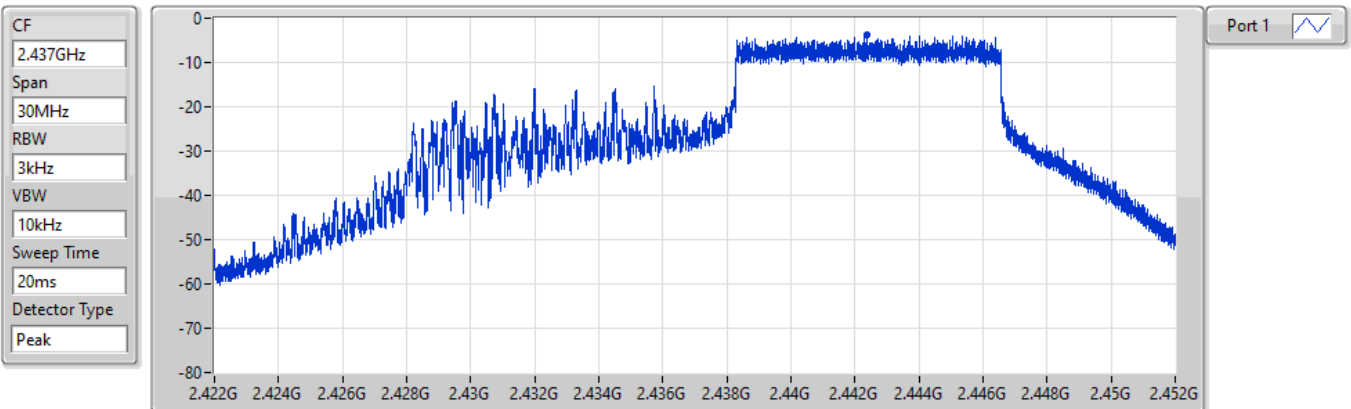

802.11ax HEW20_Nss1,(MCS0),RU 106,#RU 54_1TX(Port1)

PSD

2437MHz

27/05/2022

Sum	PD	Port 1
(dBm/RBW)	(dBm/RBW)	(dBm/RBW)
-3.73	-3.73	-3.73