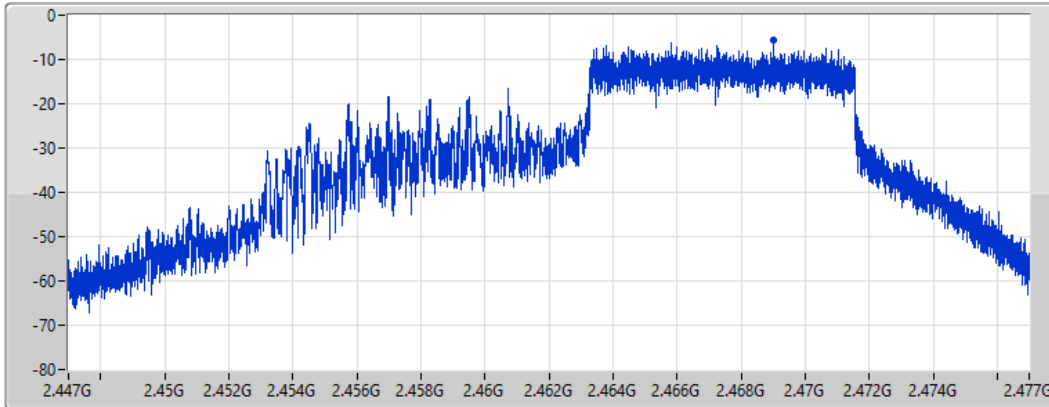

16/04/2022

CF
2.462GHz

Span
30MHz

RBW
3kHz

VBW
10kHz

Sweep Time
4.424357ms

Detector Type
Peak

Port 1 