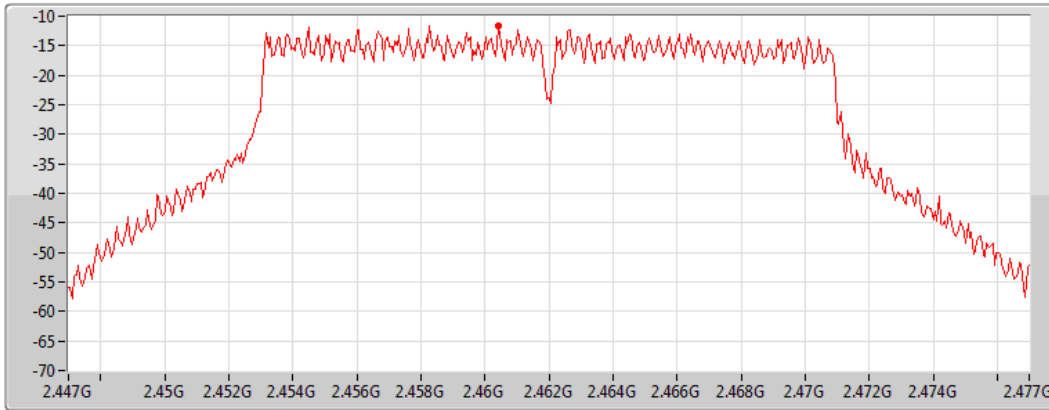

Span
30MHz

RBW
3kHz

VBW
10kHz

Sweep Time
4.424467ms

Detector Type
Peak

Port 2 

Sum	PD	Port 1	Port 2
(dBm/RBW)	(dBm/RBW)	(dBm/RBW)	(dBm/RBW)
-11.58	-11.58	-	-11.58

802.11n HT20_Nss1,(MCS0)_1TX(Port2)