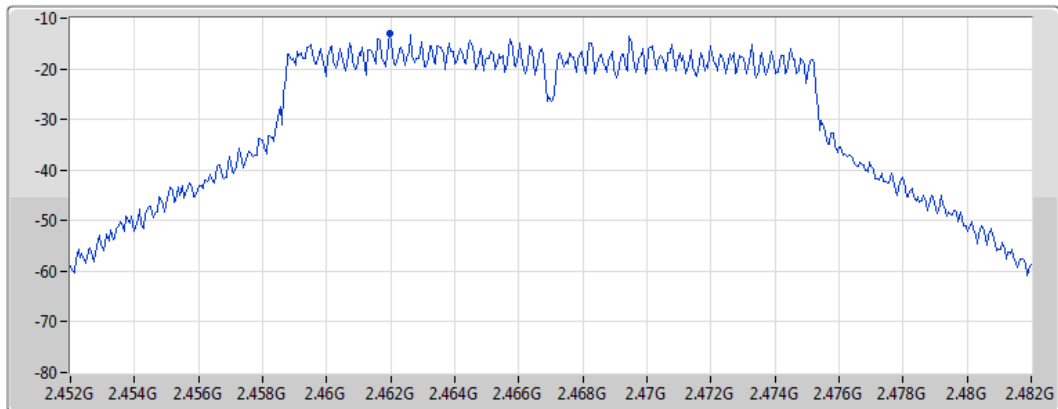

Port 1

Sum	PD	Port 1
(dBm/RBW)	(dBm/RBW)	(dBm/RBW)
-12.95	-12.95	-12.95