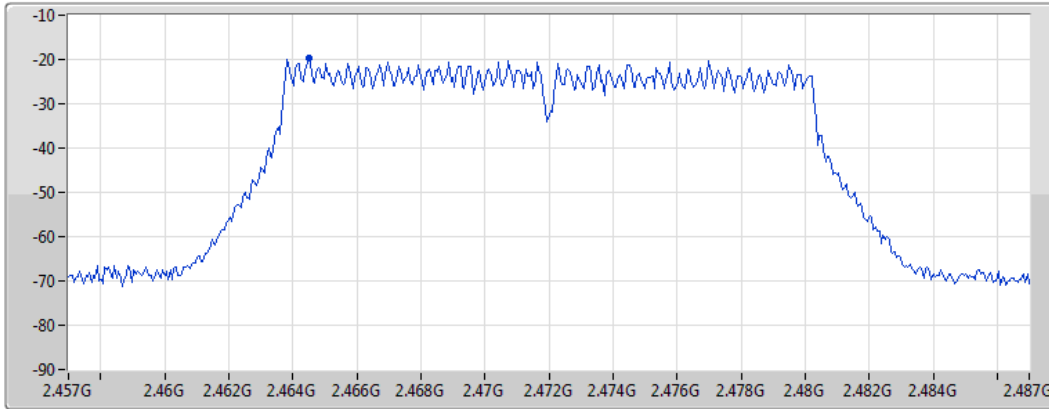

802.11g_Nss1,(6Mbps)_1TX(Port1)

PSD

2472MHz

09/05/2022

CF
2.472GHz

Span
30MHz

RBW
3kHz

VBW
10kHz

Sweep Time
4.424467ms

Detector Type
Peak

Port 1

Sum	PD	Port 1
(dBm/RBW)	(dBm/RBW)	(dBm/RBW)
-19.64	-19.64	-19.64

802.11g_Nss1,(6Mbps)_1TX(Port2)

PSD

2412MHz

09/05/2022

CF
2.412GHz

Span
30MHz

RBW
3kHz

VBW
10kHz

Sweep Time
4.424467ms

Detector Type
Peak