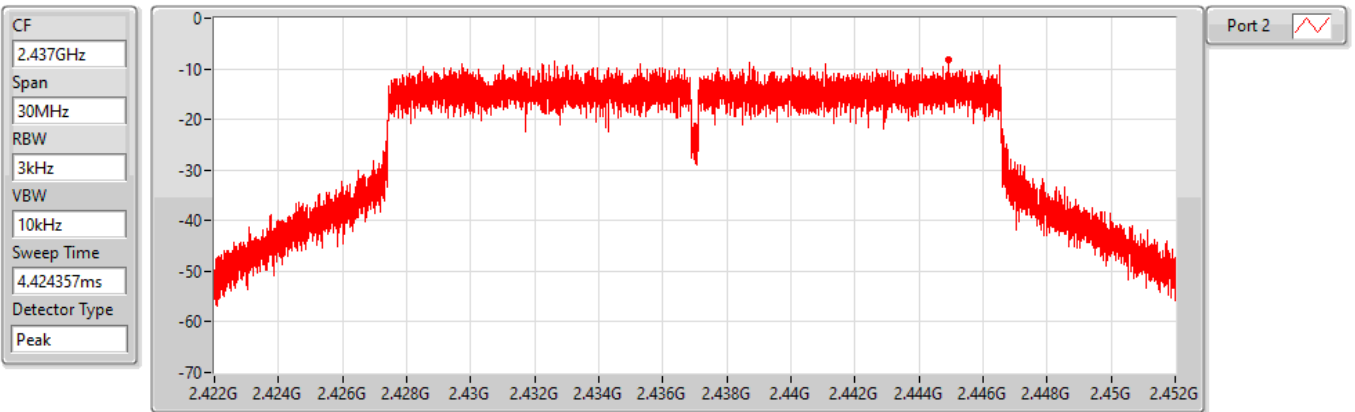

Port 2 

Sum	PD	Port 1	Port 2
(dBm/RBW)	(dBm/RBW)	(dBm/RBW)	(dBm/RBW)
-13.11	-13.11	-	-13.11

802.11ax HEW20_Nss1,(MCS0)_1TX(Port2)

PSD

2437MHz

16/04/2022

Sum	PD	Port 1	Port 2
(dBm/RBW)	(dBm/RBW)	(dBm/RBW)	(dBm/RBW)
-8.20	-8.20	-	-8.20