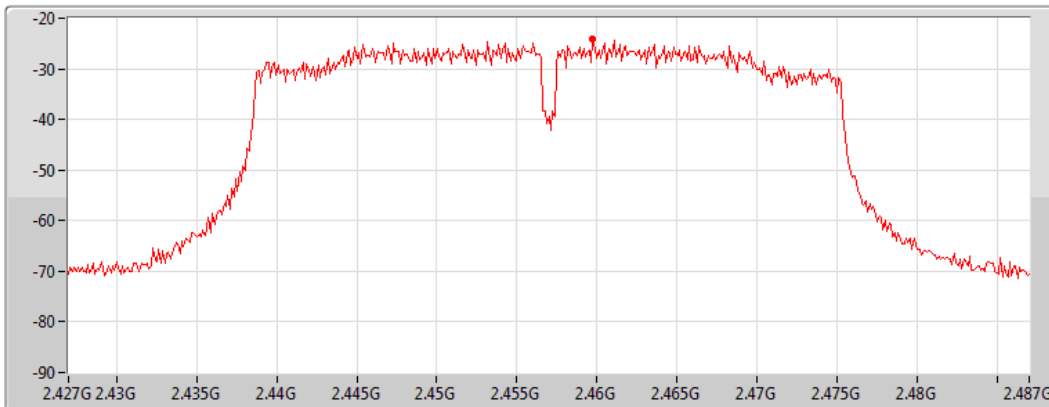

Port 2

Sum	PD	Port 1	Port 2
(dBm/RBW)	(dBm/RBW)	(dBm/RBW)	(dBm/RBW)
-24.21	-24.21	-	-24.21