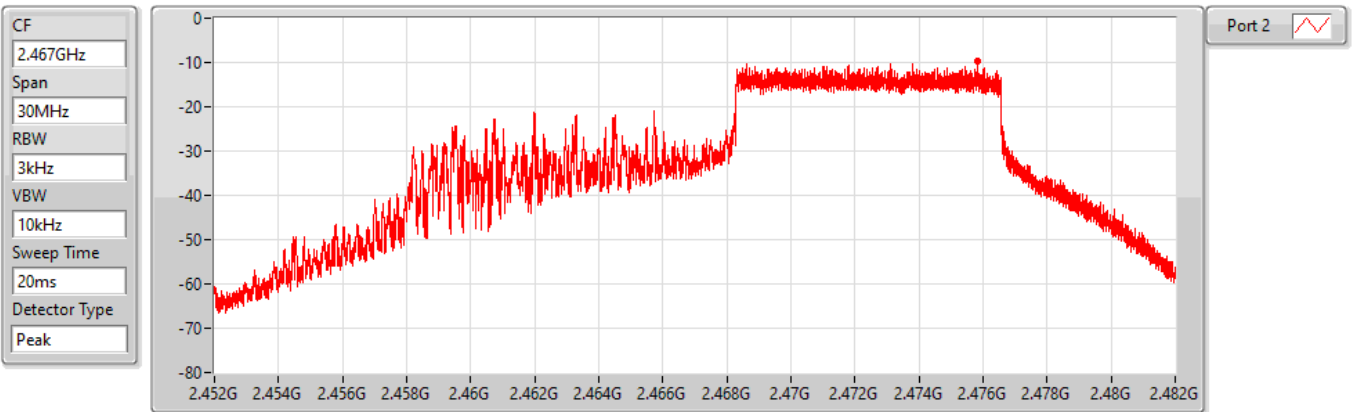

16/04/2022

Sum	PD	Port 1	Port 2
(dBm/RBW)	(dBm/RBW)	(dBm/RBW)	(dBm/RBW)
-6.37	-6.37	-	-6.37

802.11ax HEW20_Nss1,(MCS0),RU 106,#RU 54_1TX(Port2)

PSD

2467MHz

27/05/2022

Sum	PD	Port 1	Port 2
(dBm/RBW)	(dBm/RBW)	(dBm/RBW)	(dBm/RBW)
-9.70	-9.70	-	-9.70