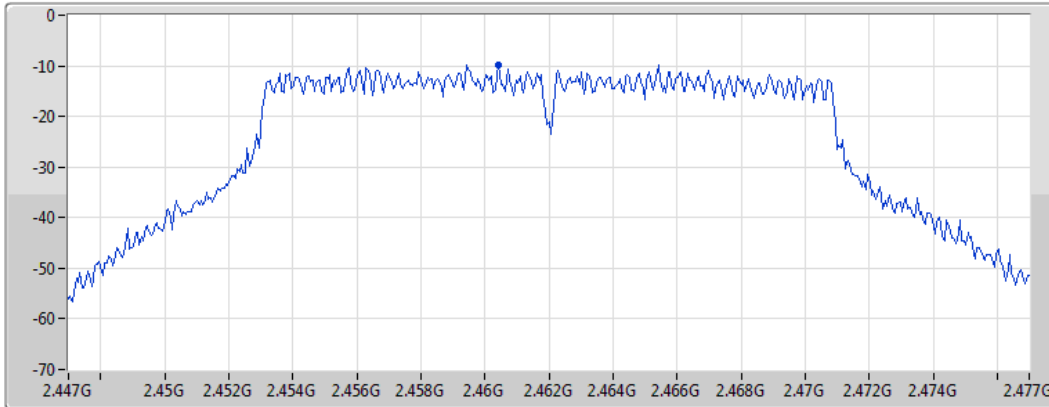

VBW
10kHz

Sweep Time
4.424467ms

Detector Type
Peak

Port 1 

Sum	PD	Port 1
(dBm/RBW)	(dBm/RBW)	(dBm/RBW)
-9.83	-9.83	-9.83

802.11n HT20_Nss1,(MCS0)_1TX(Port1)

PSD

2467MHz