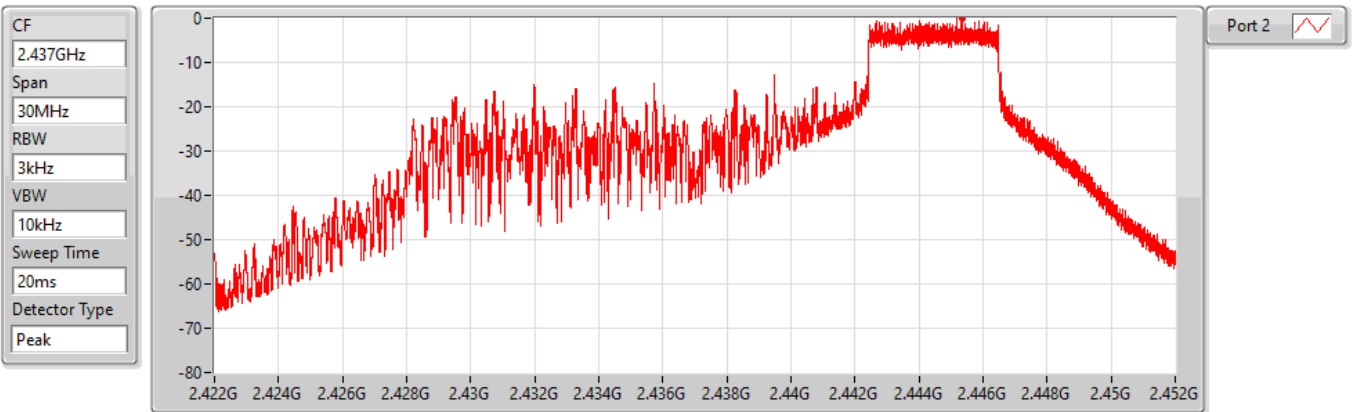

802.11ax HEW20_Nss1,(MCS0),RU 52,#RU 40_1TX(Port2)

PSD

2437MHz

27/05/2022

Sum	PD	Port 1	Port 2
(dBm/RBW)	(dBm/RBW)	(dBm/RBW)	(dBm/RBW)
-0.03	-0.03	-	-0.03