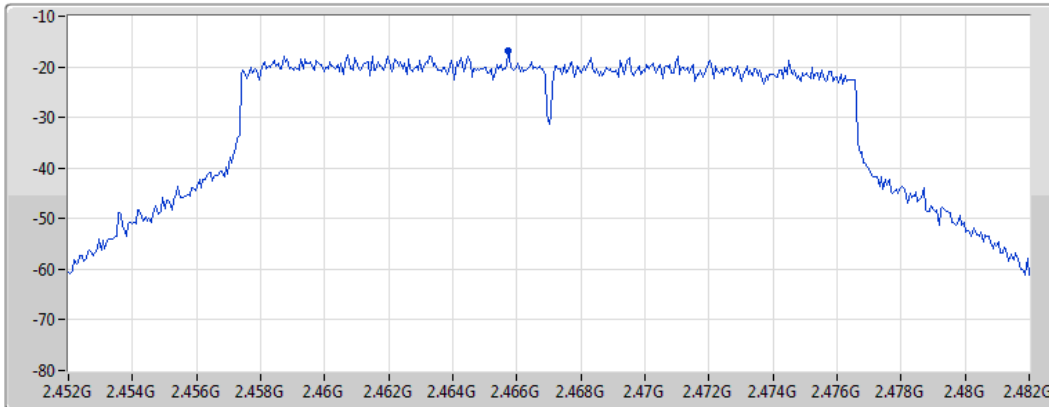

2467MHz

09/05/2022

CF
2.467GHz

Span
30MHz

RBW
3kHz

VBW
10kHz

Sweep Time
4.424467ms

Detector Type
Peak