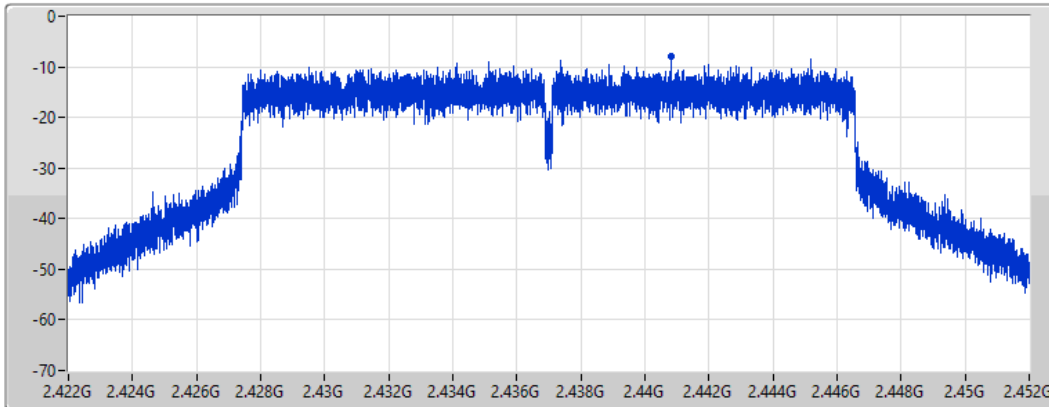

Port 1 

Sum	PD	Port 1
(dBm/RBW)	(dBm/RBW)	(dBm/RBW)
-10.81	-10.81	-10.81

802.11ax HEW20_Nss1,(MCS0)_1TX(Port1)

PSD

2437MHz

16/04/2022

CF
2.437GHz
Span
30MHz
RBW
3kHz
VBW
10kHz
Sweep Time
4.424357ms
Detector Type
Peak