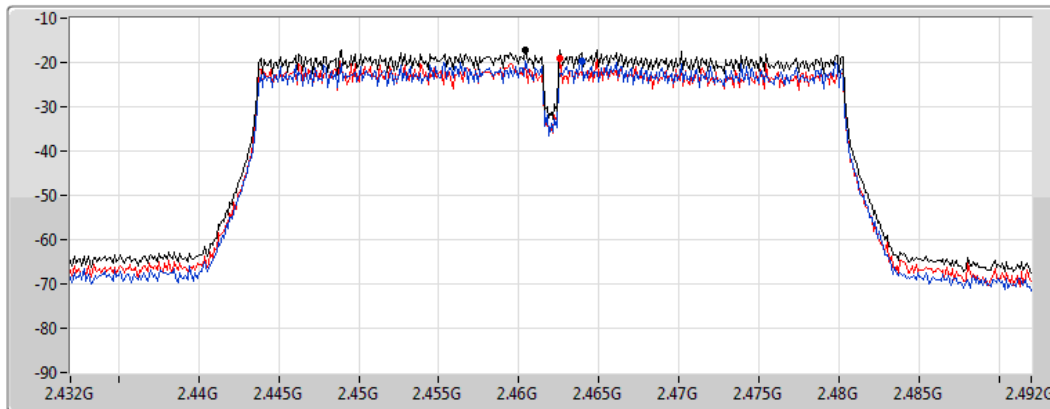

Span
60MHz

RBW
3kHz

VBW
10kHz

Sweep Time
8.848933ms

Detector Type
Peak

Sum 

Port 1 

Port 2 