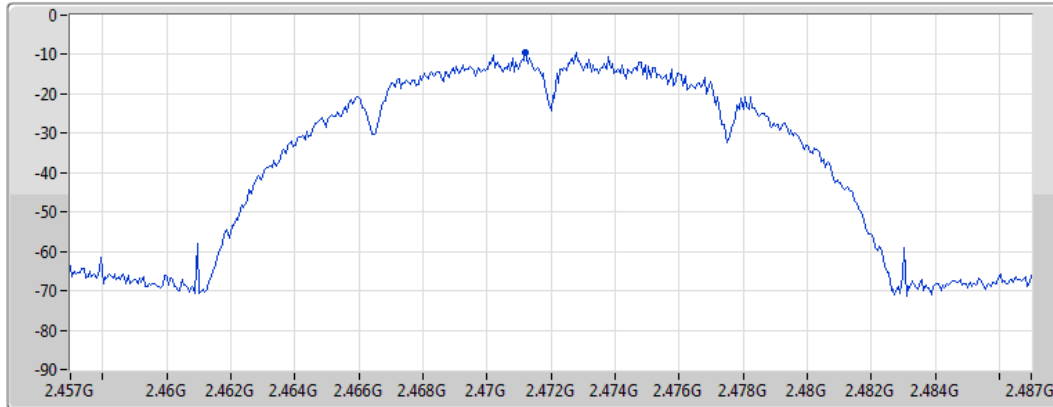

VBW
10kHz

Sweep Time
4.424467ms

Detector Type
Peak

Port 1 

Sum	PD	Port 1
(dBm/RBW)	(dBm/RBW)	(dBm/RBW)
-5.10	-5.10	-5.10

802.11b_Nss1,(1Mbps)_1TX(Port1)

PSD

2472MHz

09/05/2022

CF
2.472GHz

Span
30MHz

RBW
3kHz

VBW
10kHz

Sweep Time
4.424467ms

Detector Type
Peak

Port 1 