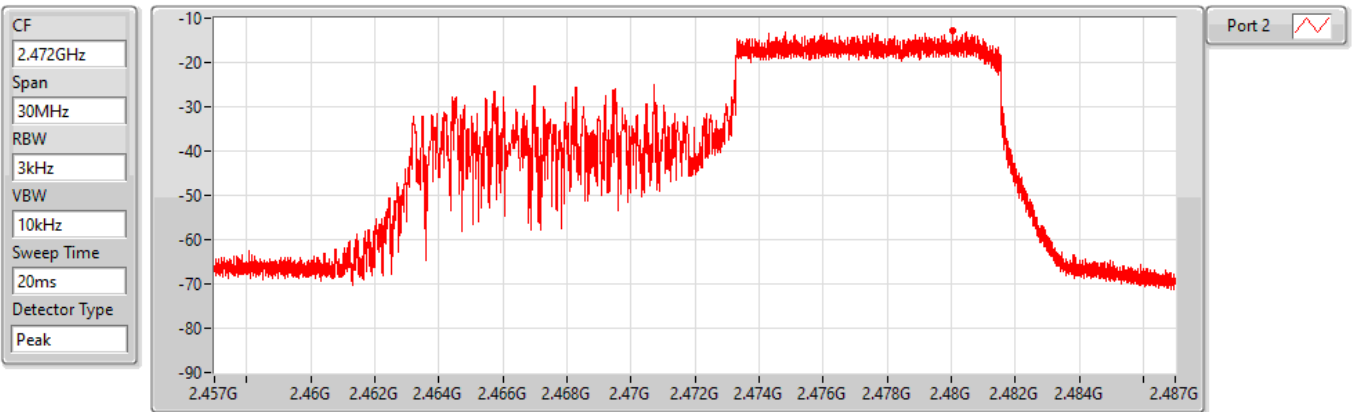

802.11ax HEW20_Nss1,(MCS0),RU 106,#RU 54_1TX(Port2)

PSD

2472MHz

27/05/2022

Sum	PD	Port 1	Port 2
(dBm/RBW)	(dBm/RBW)	(dBm/RBW)	(dBm/RBW)
-12.79	-12.79	-	-12.79