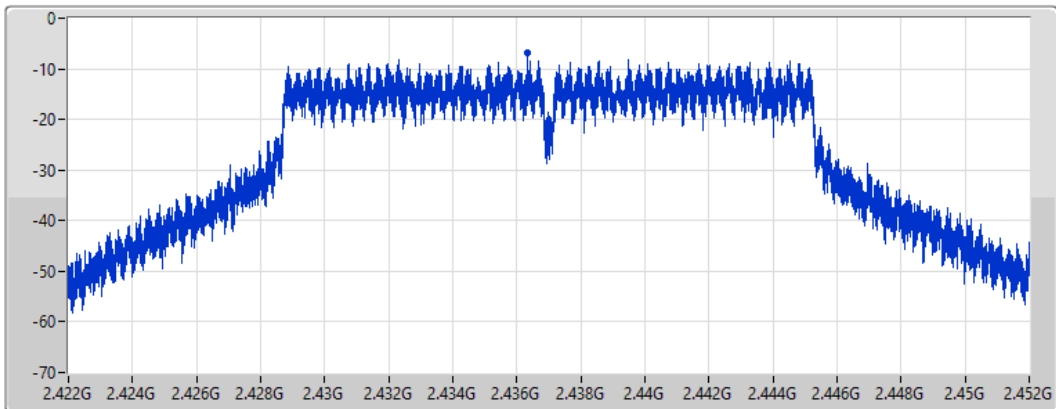

Detector Type
Peak

Port 1 

Sum	PD	Port 1
(dBm/RBW)	(dBm/RBW)	(dBm/RBW)
-10.37	-10.37	-10.37

802.11g_Nss1,(6Mbps)_1TX(Port1)

PSD

2437MHz

16/04/2022

CF
2.437GHz

Span
30MHz

RBW
3kHz

VBW
10kHz

Sweep Time
4.424357ms

Detector Type
Peak

Port 1 

Sum	PD	Port 1
(dBm/RBW)	(dBm/RBW)	(dBm/RBW)
-6.86	-6.86	-6.86

802.11g_Nss1,(6Mbps)_1TX(Port1)