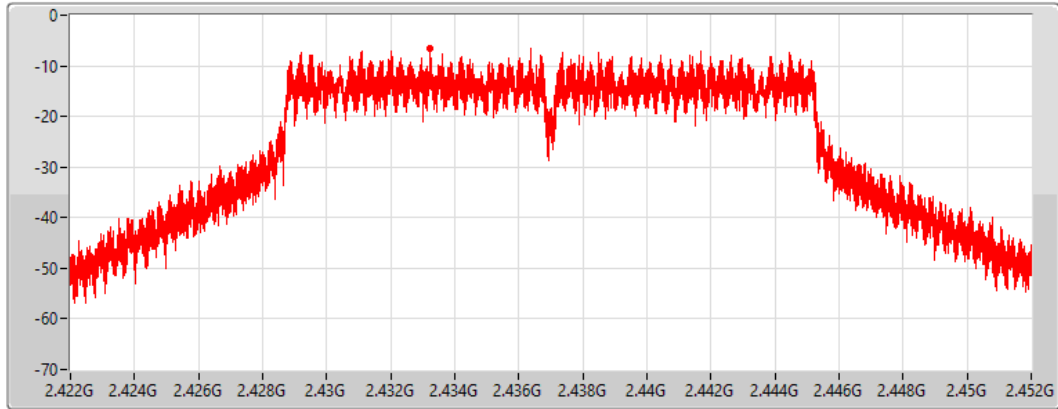

802.11g_Nss1,(6Mbps)_1TX(Port2)

PSD

2437MHz

16/04/2022

CF
2.437GHz
Span
30MHz
RBW
3kHz
VBW
10kHz
Sweep Time
4.424357ms
Detector Type
Peak

Port 2

Sum	PD	Port 1	Port 2
(dBm/RBW)	(dBm/RBW)	(dBm/RBW)	(dBm/RBW)
-6.53	-6.53	-	-6.53

802.11g_Nss1,(6Mbps)_1TX(Port2)

PSD

2462MHz

09/05/2022

CF
2.462GHz
Span
30MHz
RBW
3kHz
VBW
10kHz
Sweep Time
4.424467ms
Detector Type
Peak