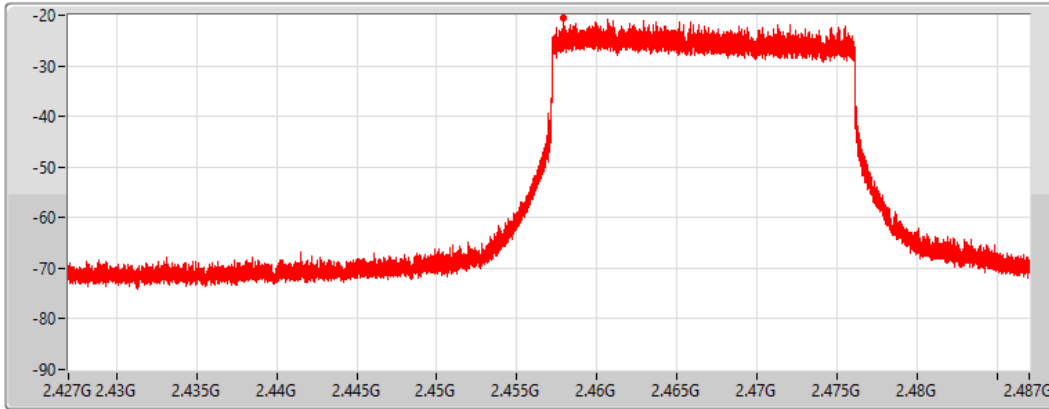

802.11ax HEW40_Nss1,(MCS0),RU 242,#RU 62_1TX(Port2)

PSD

2457MHz

27/05/2022

CF
2.457GHz
Span
60MHz
RBW
3kHz
VBW
10kHz
Sweep Time
20ms
Detector Type
Peak

Port 2

Sum	PD	Port 1	Port 2
(dBm/RBW)	(dBm/RBW)	(dBm/RBW)	(dBm/RBW)
-20.64	-20.64	-	-20.64

802.11ax HEW40_Nss1,(MCS0),RU 242,#RU 62_1TX(Port2)

PSD

2462MHz

27/05/2022

CF
2.462GHz
Span
60MHz
RBW
3kHz
VBW
10kHz
Sweep Time
20ms
Detector Type
Peak