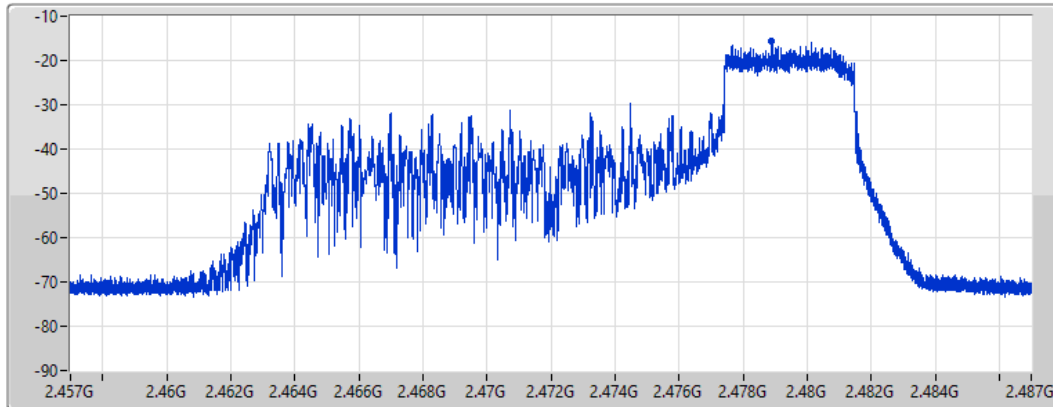

Port 1

Sum	PD	Port 1
(dBm/RBW)	(dBm/RBW)	(dBm/RBW)
-15.74	-15.74	-15.74