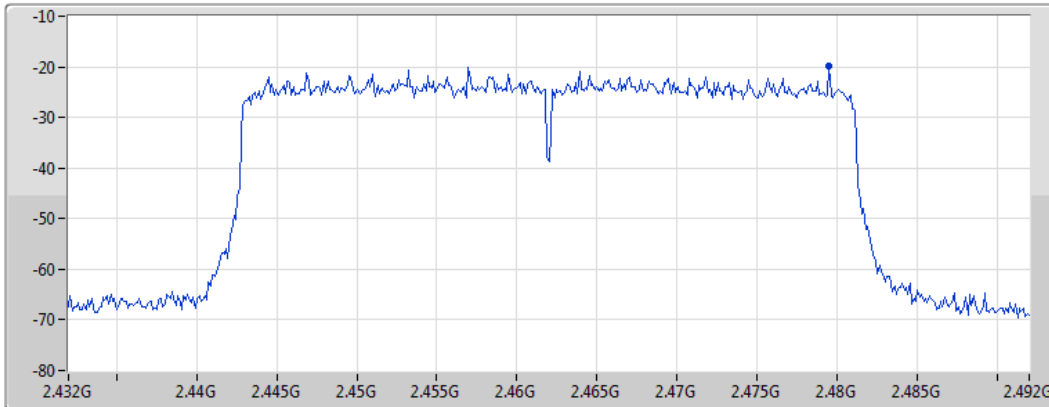

Port 1

Sum	PD	Port 1
(dBm/RBW)	(dBm/RBW)	(dBm/RBW)
-19.87	-19.87	-19.87