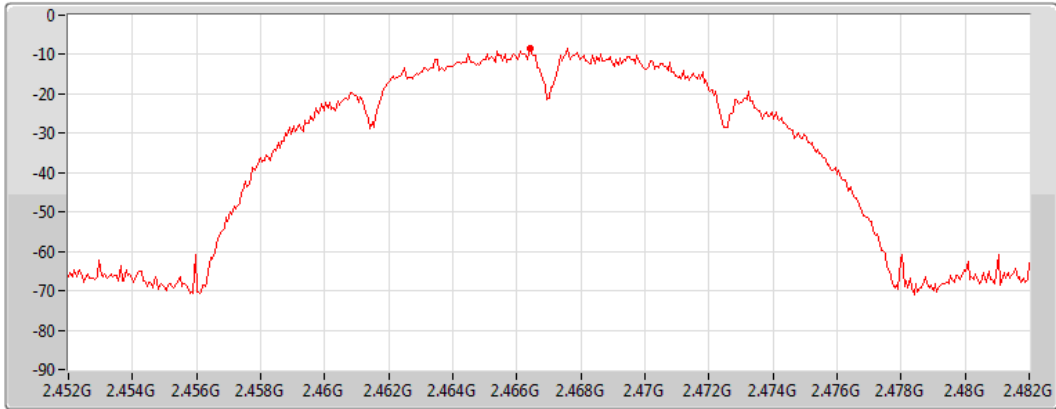

802.11b_Nss1,(1Mbps)_1TX(Port2)

PSD

2467MHz

09/05/2022

CF
2.467GHz

Span
30MHz

RBW
3kHz

VBW
10kHz

Sweep Time
4.424467ms

Detector Type
Peak

Port 2

Sum	PD	Port 1	Port 2
(dBm/RBW)	(dBm/RBW)	(dBm/RBW)	(dBm/RBW)
-8.42	-8.42	-	-8.42

802.11b_Nss1,(1Mbps)_1TX(Port2)

PSD

2472MHz

09/05/2022

CF
2.472GHz

Span
30MHz

RBW
3kHz

VBW
10kHz

Sweep Time
4.424467ms

Detector Type
Peak