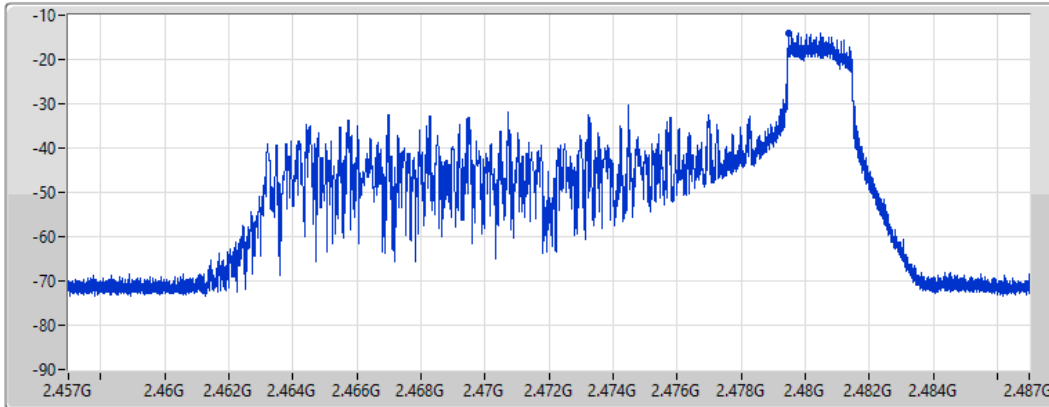

802.11ax HEW20_Nss1,(MCS0),RU 26,#RU 8_1TX(Port1)

PSD

2472MHz

27/05/2022

CF
2.472GHz
Span
30MHz
RBW
3kHz
VBW
10kHz
Sweep Time
20ms
Detector Type
Peak

Port 1

Sum	PD	Port 1
(dBm/RBW)	(dBm/RBW)	(dBm/RBW)
-14.02	-14.02	-14.02

802.11ax HEW20_Nss1,(MCS0),RU 26,#RU 8_1TX(Port2)

PSD

2462MHz

16/04/2022

CF
2.462GHz
Span
30MHz
RBW
3kHz
VBW
10kHz
Sweep Time
4.424357ms
Detector Type
Peak