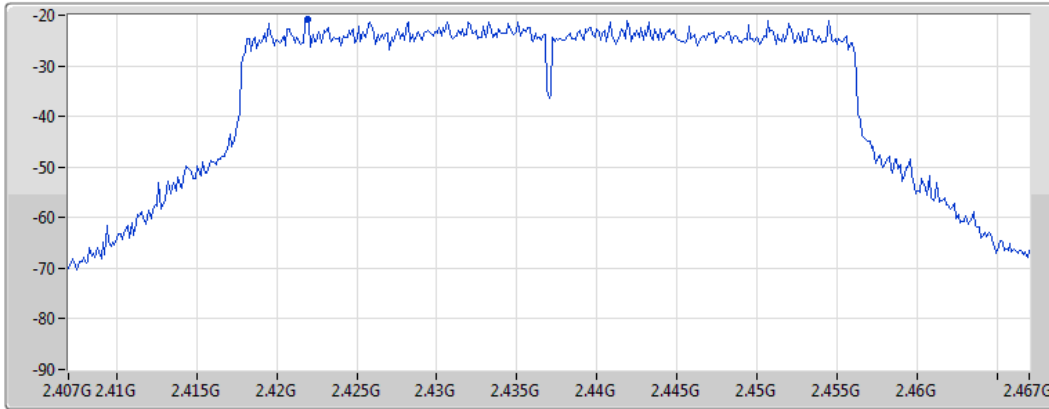

802.11ax HEW40_Nss1,(MCS0)_1TX(Port1)

PSD

2437MHz

09/05/2022

CF
2.437GHz
Span
60MHz
RBW
3kHz
VBW
10kHz
Sweep Time
8.848933ms
Detector Type
Peak

Port 1

Sum	PD	Port 1
(dBm/RBW)	(dBm/RBW)	(dBm/RBW)
-20.85	-20.85	-20.85

802.11ax HEW40_Nss1,(MCS0)_1TX(Port1)

PSD

2452MHz

09/05/2022

CF
2.452GHz
Span
60MHz
RBW
3kHz
VBW
10kHz
Sweep Time
8.848933ms
Detector Type
Peak