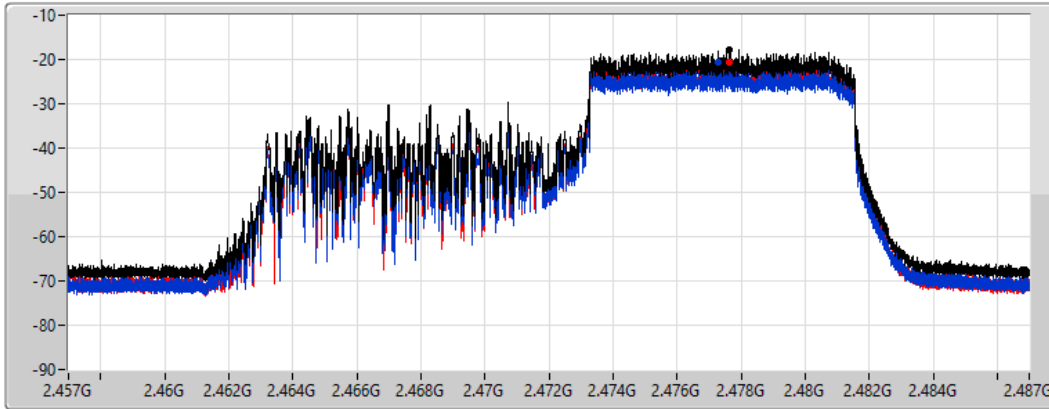

802.11ax HEW20_Nss1,(MCS0),RU 106,#RU 54_2TX

PSD

2472MHz

27/05/2022

CF
2.472GHz

Span
30MHz

RBW
3kHz

VBW
10kHz

Sweep Time
20ms

Detector Type
Peak

Sum ☒

Port 1 ☒

Port 2 ☒

Sum	PD	Port 1	Port 2
(dBm/RBW)	(dBm/RBW)	(dBm/RBW)	(dBm/RBW)
-17.80	-17.80	-20.67	-20.49

802.11ax HEW40_Nss1,(MCS0),RU 242,#RU 61_1TX(Port1)

PSD

2422MHz

16/04/2022

CF
2.422GHz

Span
60MHz

RBW
3kHz

VBW
10kHz

Sweep Time
8.848933ms

Detector Type
Peak