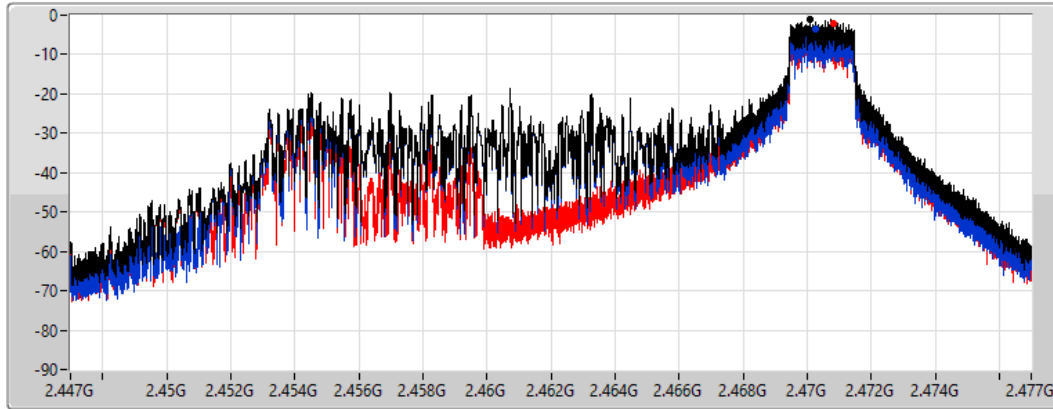

Sum	PD	Port 1	Port 2
(dBm/RBW)	(dBm/RBW)	(dBm/RBW)	(dBm/RBW)
-13.98	-13.98	-	-13.98

802.11ax HEW20_Nss1,(MCS0),RU 26,#RU 8_2TX

PSD

2462MHz

16/04/2022

CF
2.462GHz
Span
30MHz
RBW
3kHz
VBW
10kHz
Sweep Time
4.424357ms
Detector Type
Peak