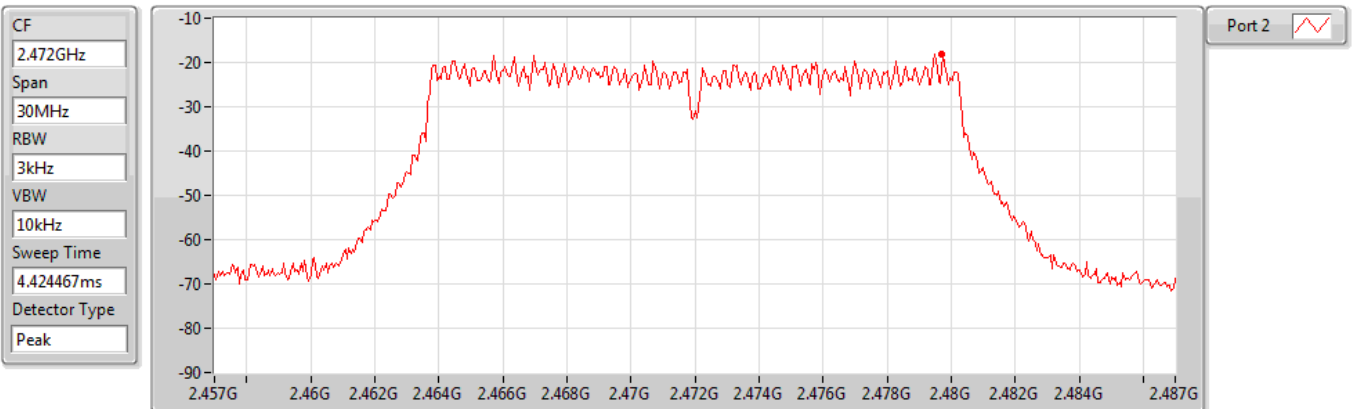

PSD

2467MHz

09/05/2022

Sum	PD	Port 1	Port 2
(dBm/RBW)	(dBm/RBW)	(dBm/RBW)	(dBm/RBW)
-13.54	-13.54	-	-13.54

802.11g_Nss1,(6Mbps)_1TX(Port2)

PSD

2472MHz

09/05/2022