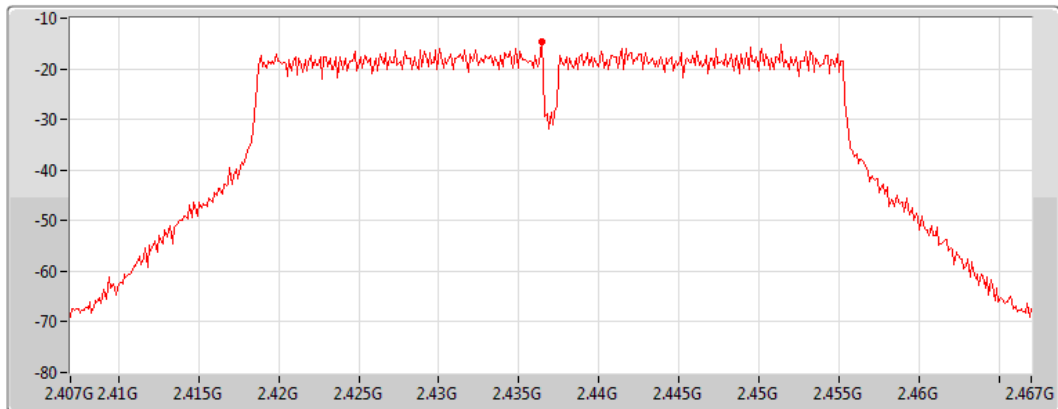

Span
60MHz

RBW
3kHz

VBW
10kHz

Sweep Time
8.848933ms

Detector Type
Peak

Port 2 

Sum	PD	Port 1	Port 2
(dBm/RBW)	(dBm/RBW)	(dBm/RBW)	(dBm/RBW)
-14.55	-14.55	-	-14.55

802.11n HT40_Nss1,(MCS0)_1TX(Port2)