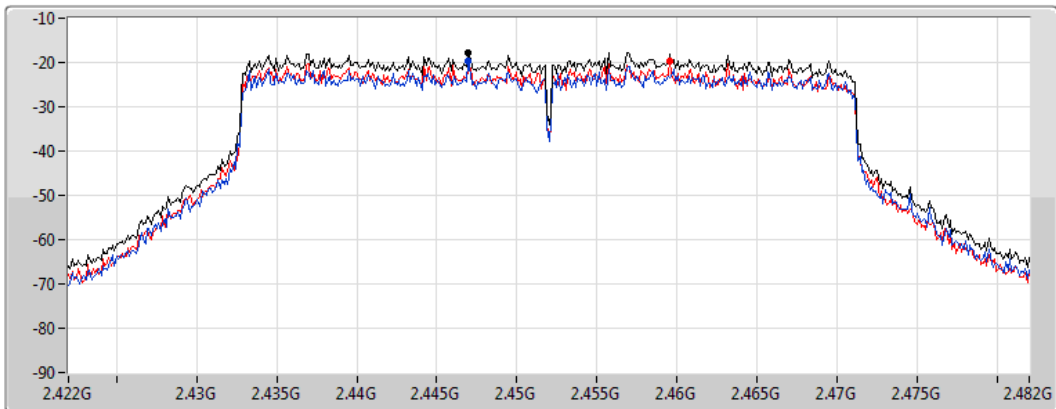

2452MHz

09/05/2022

CF
2.452GHz

Span
60MHz

RBW
3kHz

VBW
10kHz

Sweep Time
8.848933ms

Detector Type
Peak