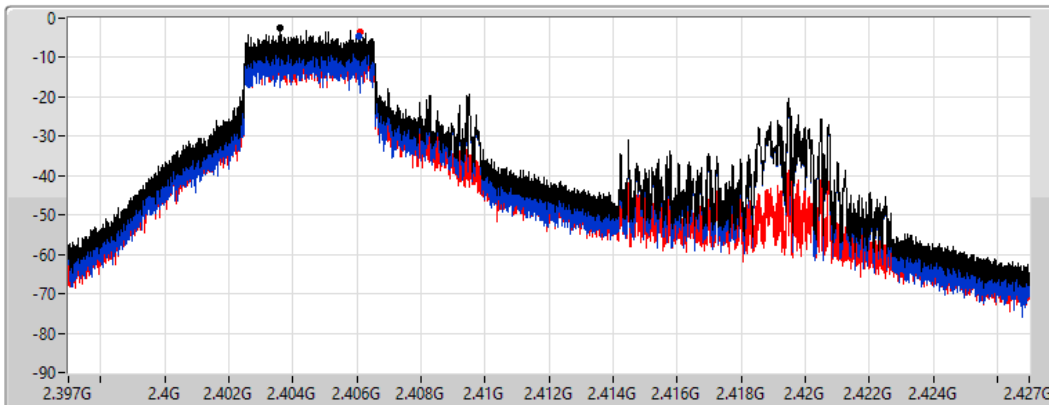

2412MHz

16/04/2022

CF
2.412GHz

Span
30MHz

RBW
3kHz

VBW
10kHz

Sweep Time
4.424357ms

Detector Type
Peak