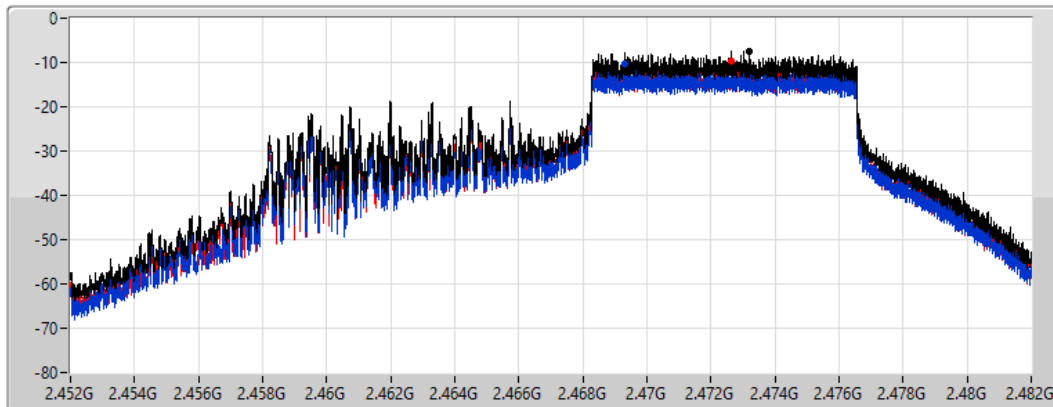

Sum
Port 1
Port 2

Sum	PD	Port 1	Port 2
(dBm/RBW)	(dBm/RBW)	(dBm/RBW)	(dBm/RBW)
-6.55	-6.55	-8.50	-7.20

802.11ax HEW20_Nss1,(MCS0),RU 106,#RU 54_2TX

PSD

2467MHz

27/05/2022

CF
2.467GHz
Span
30MHz
RBW
3kHz
VBW
10kHz
Sweep Time
20ms
Detector Type
Peak