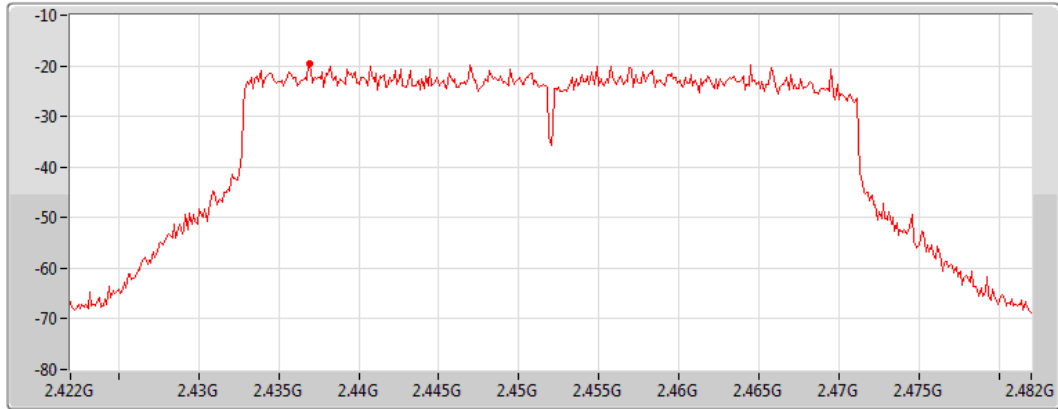

802.11ax HEW40_Nss1,(MCS0)_1TX(Port2)

PSD

2452MHz

09/05/2022

CF
2.452GHz
Span
60MHz
RBW
3kHz
VBW
10kHz
Sweep Time
8.848933ms
Detector Type
Peak

Port 2

Sum	PD	Port 1	Port 2
(dBm/RBW)	(dBm/RBW)	(dBm/RBW)	(dBm/RBW)
-19.67	-19.67	-	-19.67

802.11ax HEW40_Nss1,(MCS0)_1TX(Port2)

PSD

2457MHz

09/05/2022

CF
2.457GHz
Span
60MHz
RBW
3kHz
VBW
10kHz
Sweep Time
8.848933ms
Detector Type
Peak