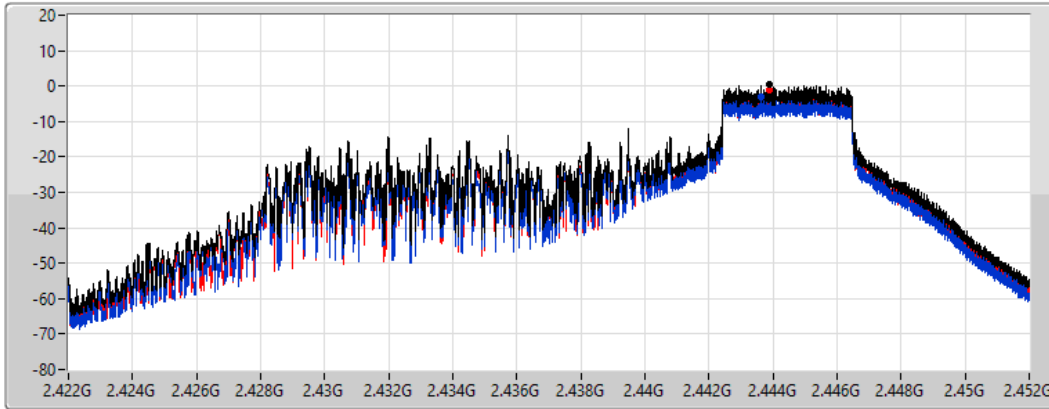

802.11ax HEW20_Nss1,(MCS0),RU 52,#RU 40_2TX

PSD

2437MHz

27/05/2022

CF
2.437GHz
Span
30MHz
RBW
3kHz
VBW
10kHz
Sweep Time
20ms
Detector Type
Peak

Sum ☒
Port 1 ☒
Port 2 ☒

Sum	PD	Port 1	Port 2
(dBm/RBW)	(dBm/RBW)	(dBm/RBW)	(dBm/RBW)
0.51	0.51	-3.08	-1.03

802.11ax HEW20_Nss1,(MCS0),RU 52,#RU 40_2TX

PSD

2462MHz

16/04/2022

CF
2.462GHz
Span
30MHz
RBW
3kHz
VBW
10kHz
Sweep Time
4.424357ms
Detector Type
Peak