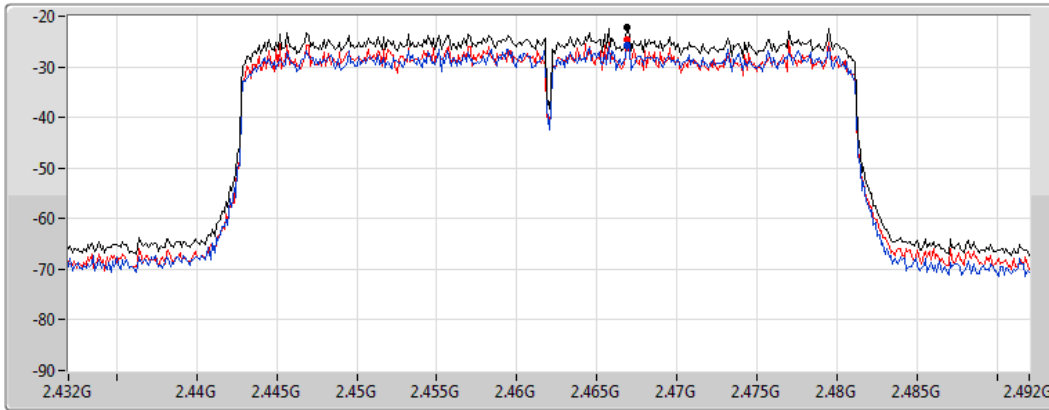

Sum
Port 1
Port 2

Sum	PD	Port 1	Port 2
(dBm/RBW)	(dBm/RBW)	(dBm/RBW)	(dBm/RBW)
-22.24	-22.24	-25.87	-24.70