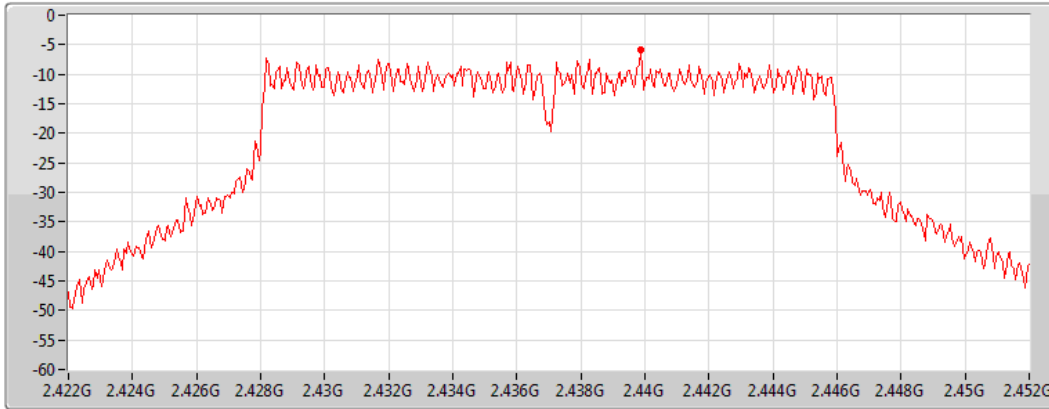

802.11n HT20_Nss1,(MCS0)_1TX(Port2)

PSD

2437MHz

11/05/2022

CF
2.437GHz

Span
30MHz

RBW
3kHz

VBW
10kHz

Sweep Time
4.424467ms

Detector Type
Peak

Port 2

Sum	PD	Port 1	Port 2
(dBm/RBW)	(dBm/RBW)	(dBm/RBW)	(dBm/RBW)
-5.90	-5.90	-	-5.90

802.11n HT20_Nss1,(MCS0)_1TX(Port2)

PSD

2462MHz

11/05/2022

CF
2.462GHz

Span
30MHz

RBW
3kHz

VBW
10kHz

Sweep Time
4.424467ms

Detector Type
Peak