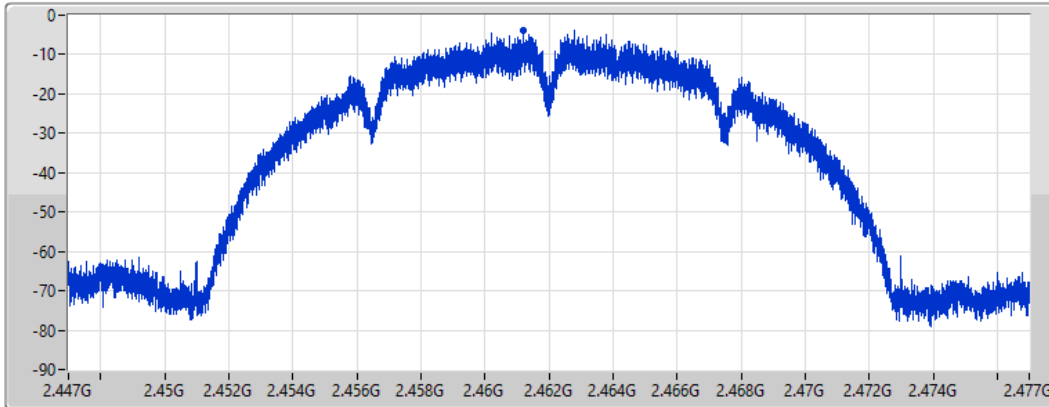

VBW
10kHz

Sweep Time
4.424357ms

Detector Type
Peak

Port 1 

Sum	PD	Port 1
(dBm/RBW)	(dBm/RBW)	(dBm/RBW)
-4.72	-4.72	-4.72

802.11b_Nss1,(1Mbps)_1TX(Port1)

PSD

2462MHz

16/04/2022

CF
2.462GHz

Span
30MHz

RBW
3kHz

VBW
10kHz

Sweep Time
4.424357ms

Detector Type
Peak

Port 1 