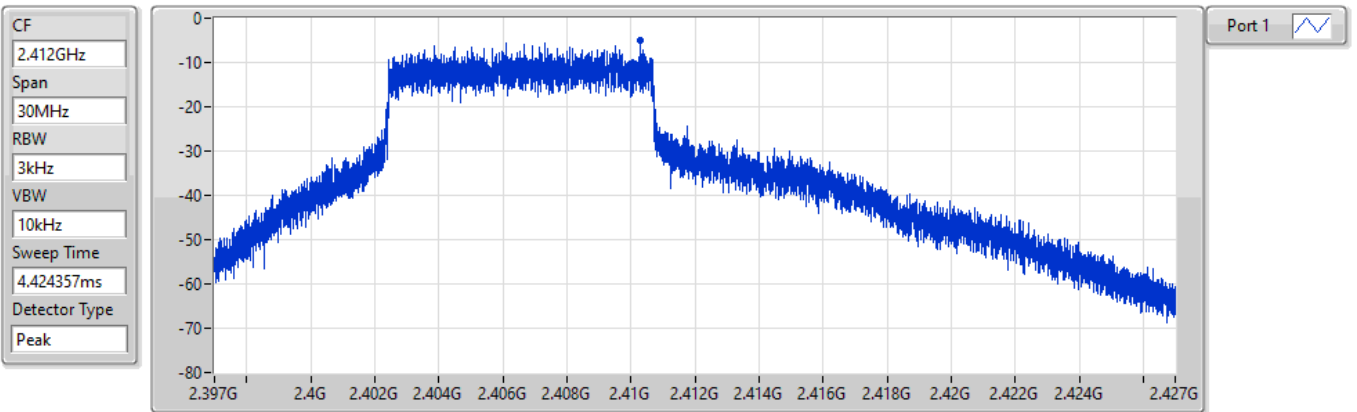

802.11ax HEW20_Nss1,(MCS0),RU 106,#RU 53_1TX(Port1)

PSD

2412MHz

16/04/2022

Sum	PD	Port 1
(dBm/RBW)	(dBm/RBW)	(dBm/RBW)
-5.11	-5.11	-5.11