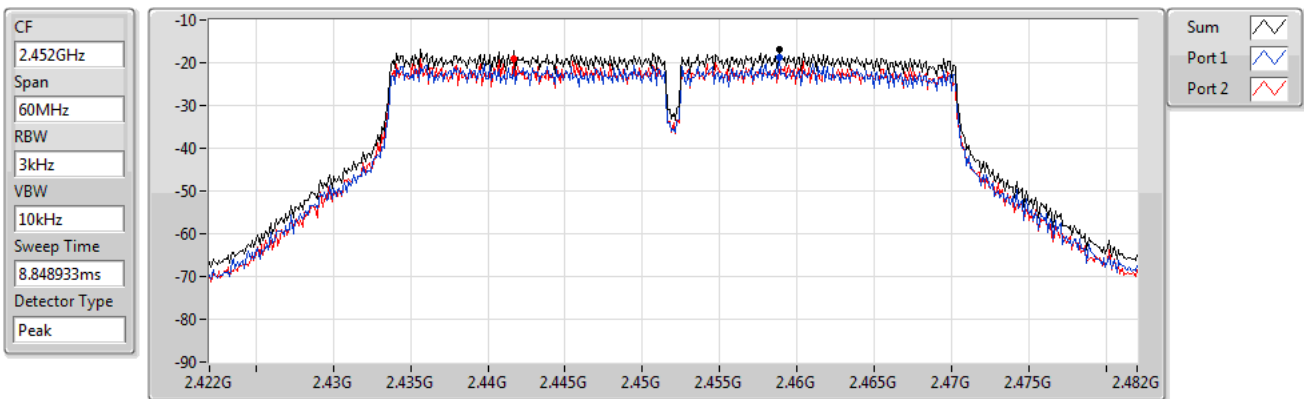

802.11n HT40_Nss1,(MCS8)_2TX

PSD

2452MHz

11/05/2022

Sum	PD	Port 1	Port 2
(dBm/RBW)	(dBm/RBW)	(dBm/RBW)	(dBm/RBW)
-16.98	-16.98	-18.65	-18.99