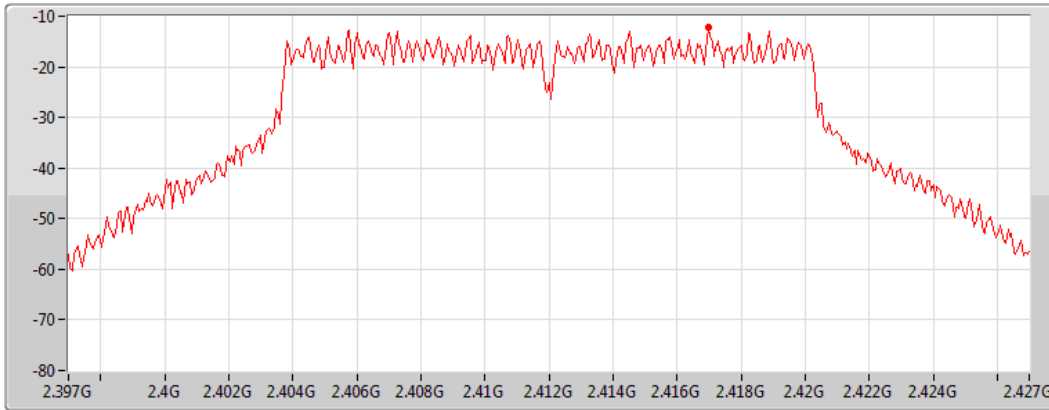

Span
30MHz

RBW
3kHz

VBW
10kHz

Sweep Time
4.424467ms

Detector Type
Peak

Port 2

Sum	PD	Port 1	Port 2
(dBm/RBW)	(dBm/RBW)	(dBm/RBW)	(dBm/RBW)
-12.30	-12.30	-	-12.30

802.11g_Nss1,(6Mbps)_1TX(Port2)