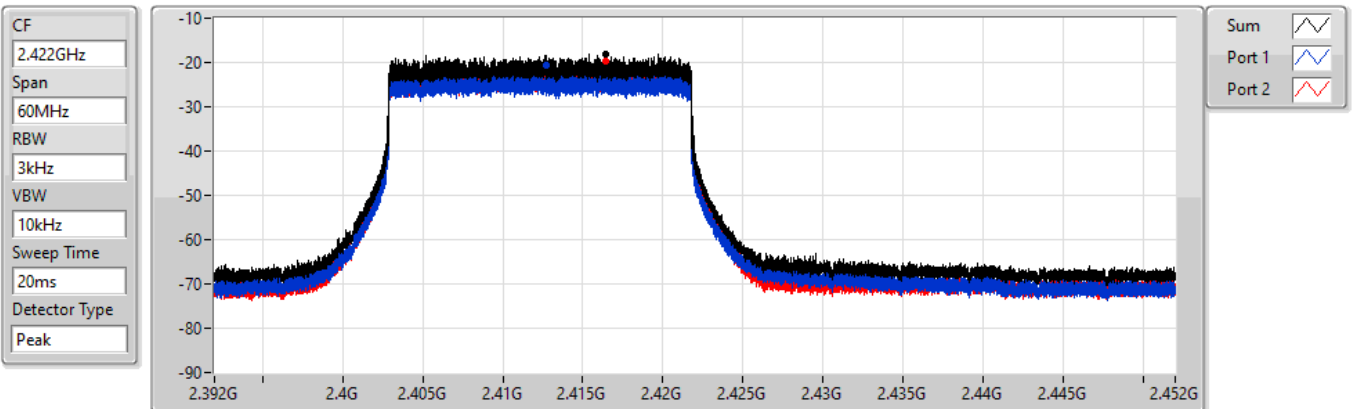

802.11ax HEW40_Nss1,(MCS0),RU 242,#RU 61_2TX

PSD

2422MHz

27/05/2022

Sum	PD	Port 1	Port 2
(dBm/RBW)	(dBm/RBW)	(dBm/RBW)	(dBm/RBW)
-18.13	-18.13	-20.57	-19.83