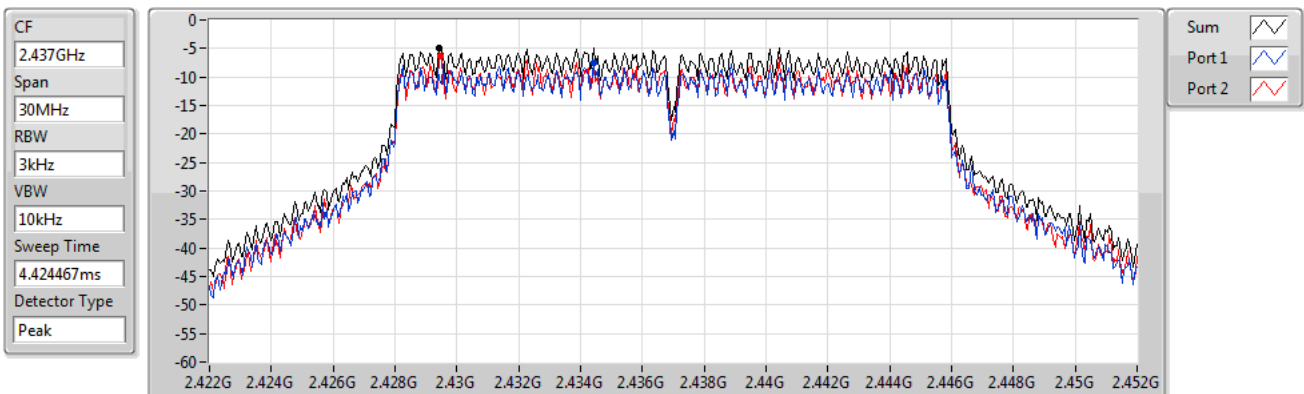

PSD

2412MHz

11/05/2022

Sum	PD	Port 1	Port 2
(dBm/RBW)	(dBm/RBW)	(dBm/RBW)	(dBm/RBW)
-9.16	-9.16	-11.43	-11.14

802.11n HT20_Nss1,(MCS8)_2TX

PSD

2437MHz

11/05/2022