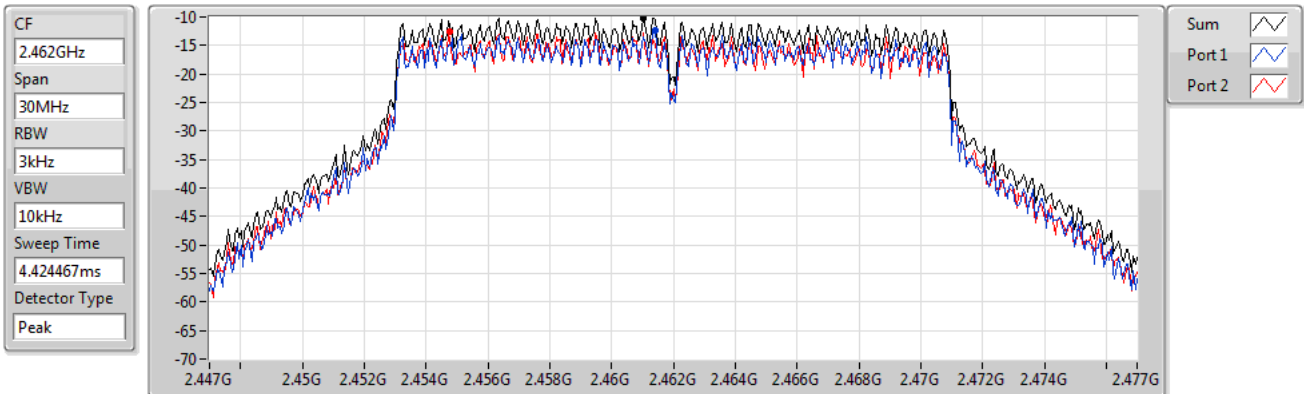

802.11n HT20_Nss1,(MCS8)_2TX

PSD

2462MHz

11/05/2022

Sum	PD	Port 1	Port 2
(dBm/RBW)	(dBm/RBW)	(dBm/RBW)	(dBm/RBW)
-10.13	-10.13	-12.41	-12.58