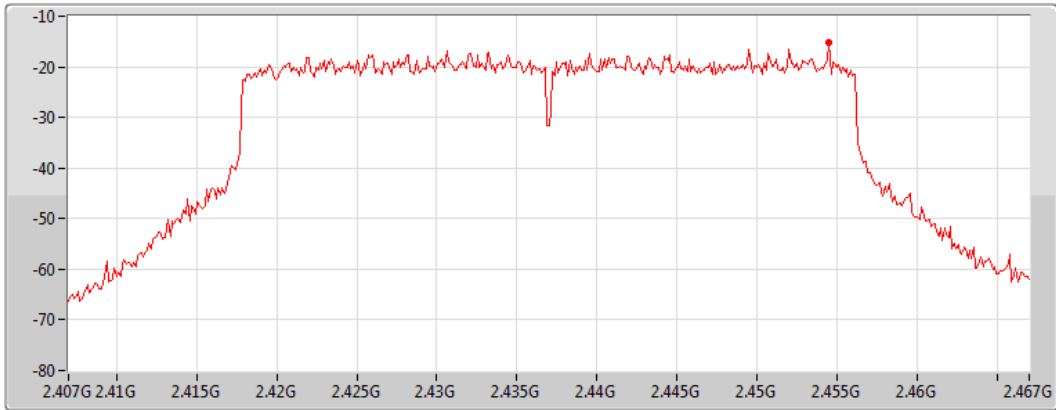

Port 2

Sum	PD	Port 1	Port 2
(dBm/RBW)	(dBm/RBW)	(dBm/RBW)	(dBm/RBW)
-15.08	-15.08	-	-15.08