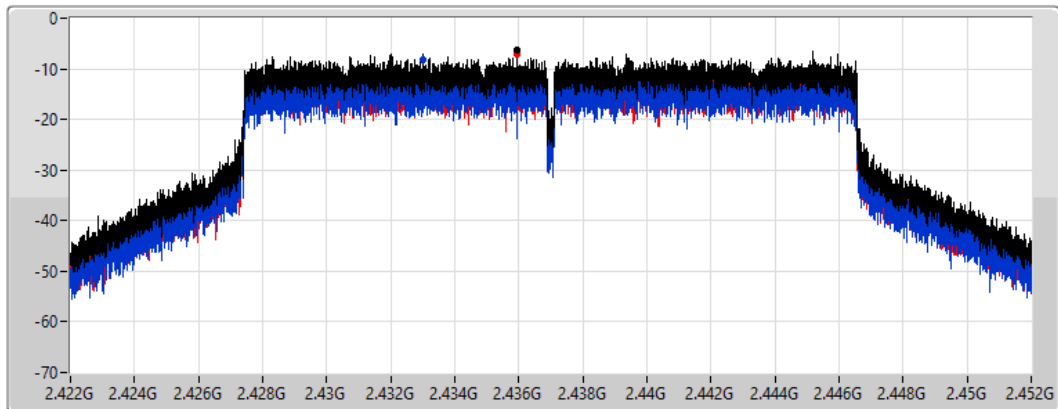

16/04/2022

CF
2.437GHz

Span
30MHz

RBW
3kHz

VBW
10kHz

Sweep Time
4.424357ms

Detector Type
Peak

Sum 