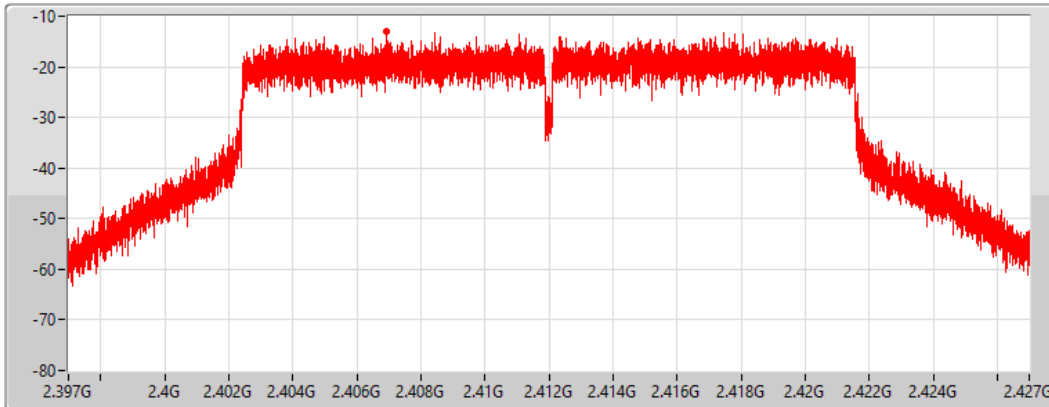

2412MHz

16/04/2022

CF
2.412GHz

Span
30MHz

RBW
3kHz

VBW
10kHz

Sweep Time
4.424357ms

Detector Type
Peak