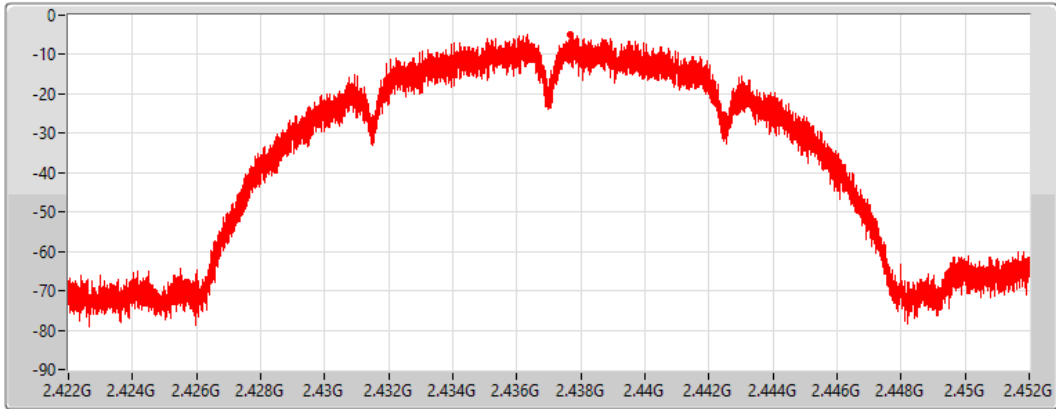

VBW
10kHz

Sweep Time
4.424357ms

Detector Type
Peak

Port 2 

Sum	PD	Port 1	Port 2
(dBm/RBW)	(dBm/RBW)	(dBm/RBW)	(dBm/RBW)
-4.38	-4.38	-	-4.38

802.11b_Nss1,(1Mbps)_1TX(Port2)

PSD

2437MHz

16/04/2022

CF
2.437GHz
Span
30MHz
RBW
3kHz
VBW
10kHz
Sweep Time
4.424357ms
Detector Type
Peak

Port 2 

Sum	PD	Port 1	Port 2
(dBm/RBW)	(dBm/RBW)	(dBm/RBW)	(dBm/RBW)
-4.90	-4.90	-	-4.90

802.11b_Nss1,(1Mbps)_1TX(Port2)