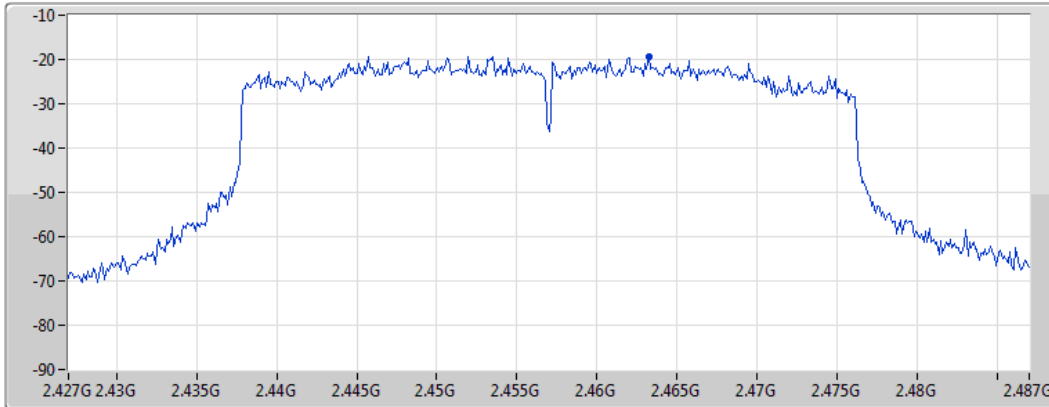

802.11ax HEW40_Nss1,(MCS0)_1TX(Port1)

PSD

2457MHz

09/05/2022

CF
2.457GHz
Span
60MHz
RBW
3kHz
VBW
10kHz
Sweep Time
8.848933ms
Detector Type
Peak

Port 1

Sum	PD	Port 1
(dBm/RBW)	(dBm/RBW)	(dBm/RBW)
-19.27	-19.27	-19.27

802.11ax HEW40_Nss1,(MCS0)_1TX(Port1)

PSD

2462MHz

09/05/2022

CF
2.462GHz
Span
60MHz
RBW
3kHz
VBW
10kHz
Sweep Time
8.848933ms
Detector Type
Peak