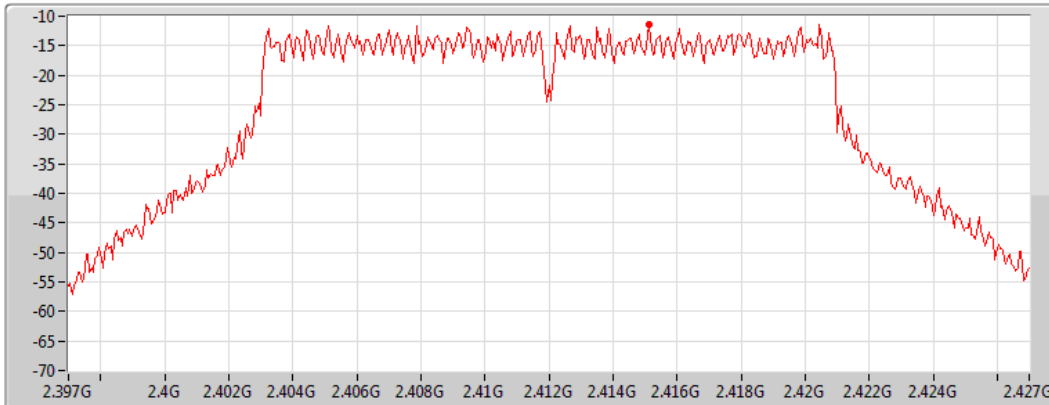

CF
2.412GHz

Span
30MHz

RBW
3kHz

VBW
10kHz

Sweep Time
4.424467ms

Detector Type
Peak

Sum	PD	Port 1	Port 2
(dBm/RBW)	(dBm/RBW)	(dBm/RBW)	(dBm/RBW)
-11.36	-11.36	-	-11.36

802.11n HT20_Nss1,(MCS0)_1TX(Port2)