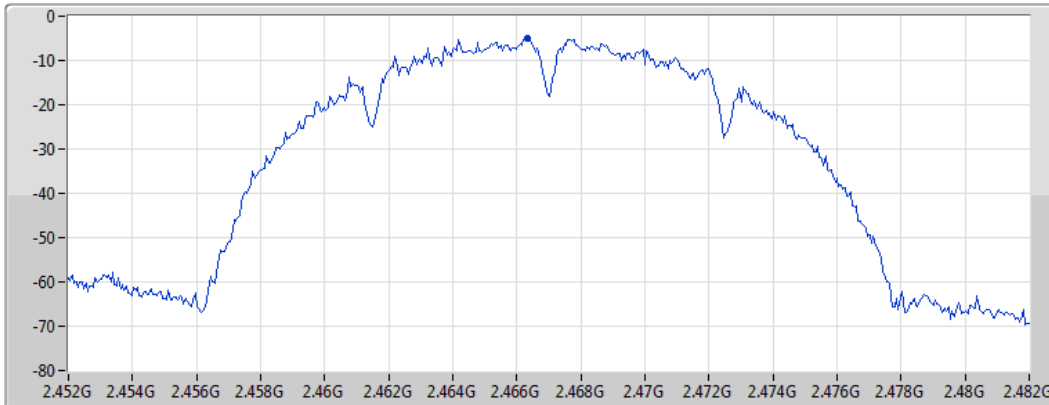

Sum	PD	Port 1
(dBm/RBW)	(dBm/RBW)	(dBm/RBW)
-3.71	-3.71	-3.71

802.11b_Nss1,(1Mbps)_1TX(Port1)

PSD

2467MHz

09/05/2022

CF
2.467GHz

Span
30MHz

RBW
3kHz

VBW
10kHz

Sweep Time
4.424467ms

Detector Type
Peak

Port 1 

Sum	PD	Port 1
(dBm/RBW)	(dBm/RBW)	(dBm/RBW)
-5.10	-5.10	-5.10

802.11b_Nss1,(1Mbps)_1TX(Port1)

PSD

2472MHz