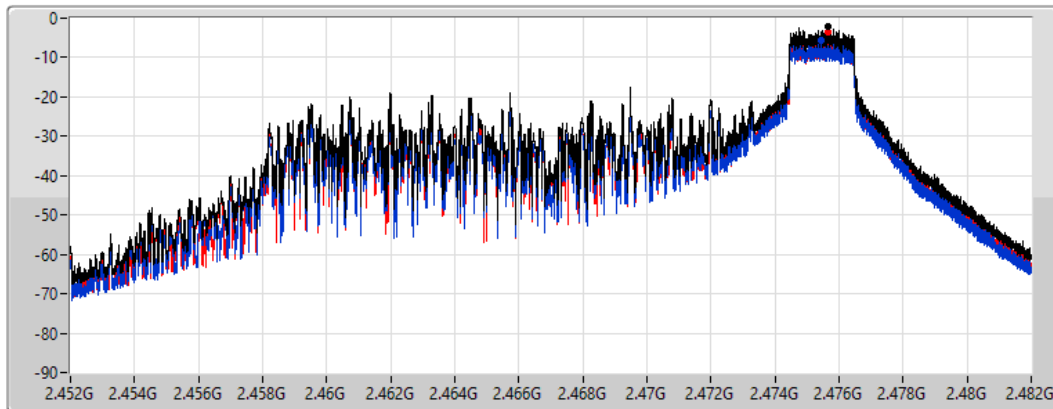

Sum
Port 1
Port 2

Sum	PD	Port 1	Port 2
(dBm/RBW)	(dBm/RBW)	(dBm/RBW)	(dBm/RBW)
-0.88	-0.88	-3.47	-2.02

802.11ax HEW20_Nss1,(MCS0),RU 26,#RU 8_2TX

PSD

2467MHz

27/05/2022

CF
2.467GHz
Span
30MHz
RBW
3kHz
VBW
10kHz
Sweep Time
20ms
Detector Type
Peak