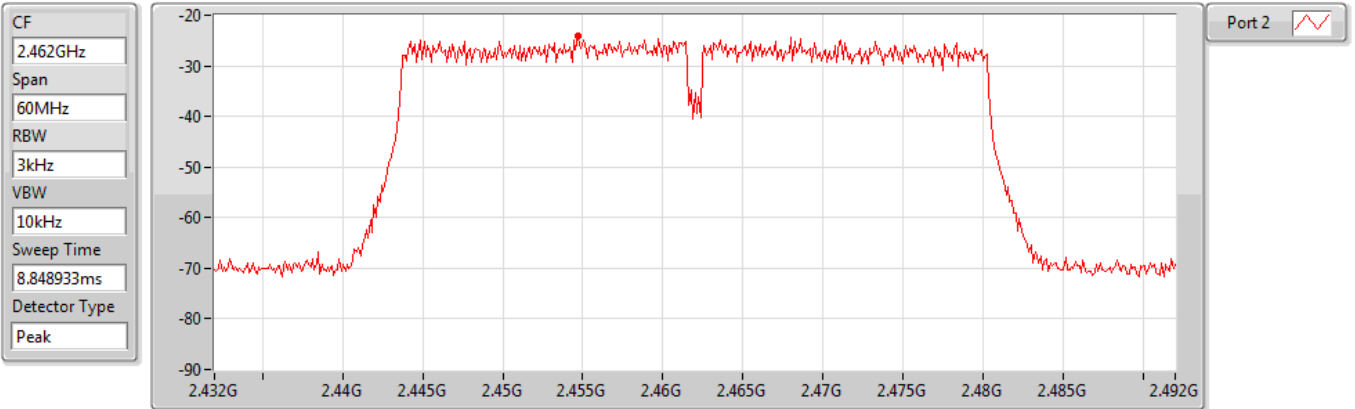

802.11n HT40_Nss1,(MCS0)_1TX(Port2)

PSD

2462MHz

11/05/2022

Sum	PD	Port 1	Port 2
(dBm/RBW)	(dBm/RBW)	(dBm/RBW)	(dBm/RBW)
-24.18	-24.18	-	-24.18