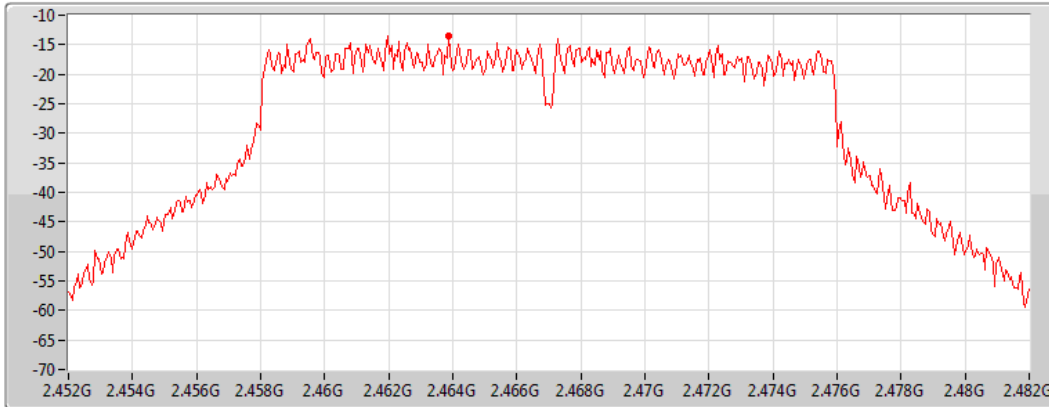

802.11n HT20_Nss1,(MCS0)_1TX(Port2)

PSD

2467MHz

11/05/2022

CF
2.467GHz
Span
30MHz
RBW
3kHz
VBW
10kHz
Sweep Time
4.424467ms
Detector Type
Peak

Port 2

Sum	PD	Port 1	Port 2
(dBm/RBW)	(dBm/RBW)	(dBm/RBW)	(dBm/RBW)
-13.63	-13.63	-	-13.63

802.11n HT20_Nss1,(MCS0)_1TX(Port2)

PSD

2472MHz

11/05/2022

CF
2.472GHz
Span
30MHz
RBW
3kHz
VBW
10kHz
Sweep Time
4.424467ms
Detector Type
Peak