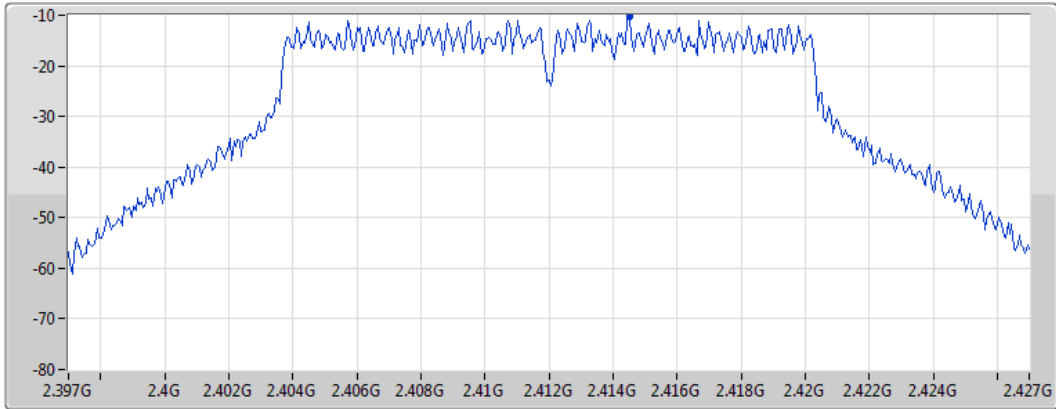

802.11g_Nss1,(6Mbps)_1TX(Port1)

PSD

2412MHz

09/05/2022

CF
2.412GHz

Span
30MHz

RBW
3kHz

VBW
10kHz

Sweep Time
4.424467ms

Detector Type
Peak

Port 1

Sum	PD	Port 1
(dBm/RBW)	(dBm/RBW)	(dBm/RBW)
-10.37	-10.37	-10.37

802.11g_Nss1,(6Mbps)_1TX(Port1)

PSD

2437MHz

16/04/2022

CF
2.437GHz

Span
30MHz

RBW
3kHz

VBW
10kHz

Sweep Time
4.424357ms

Detector Type
Peak