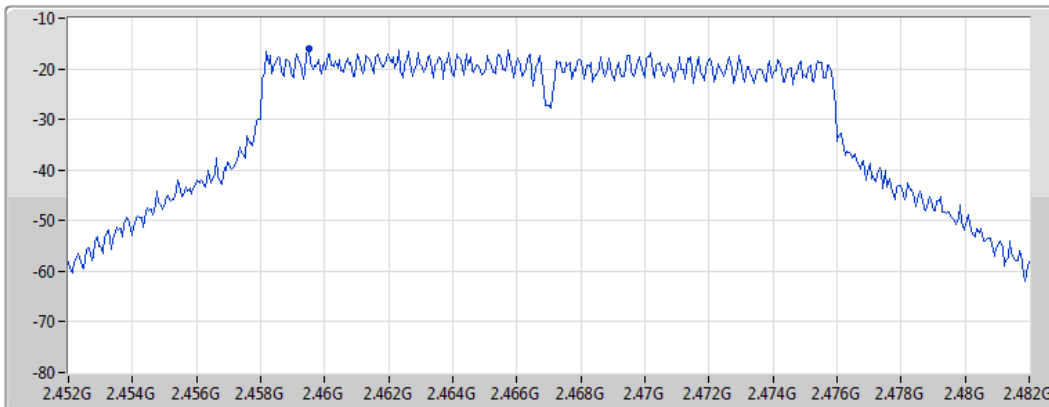

11/05/2022

CF
2.467GHz

Span
30MHz

RBW
3kHz

VBW
10kHz

Sweep Time
4.424467ms

Detector Type
Peak

Port 1 