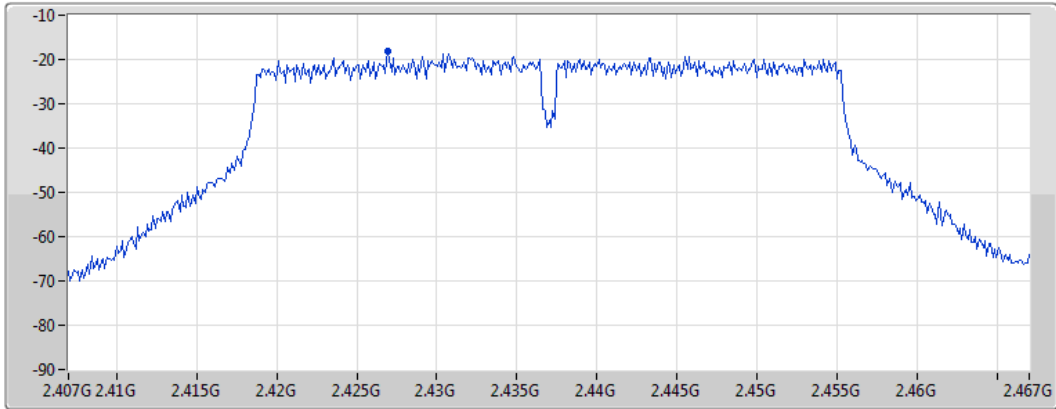

802.11n HT40_Nss1,(MCS0)_1TX(Port1)

PSD

2437MHz

11/05/2022

CF
2.437GHz

Span
60MHz

RBW
3kHz

VBW
10kHz

Sweep Time
8.848933ms

Detector Type
Peak

Port 1

Sum	PD	Port 1
(dBm/RBW)	(dBm/RBW)	(dBm/RBW)
-18.28	-18.28	-18.28

802.11n HT40_Nss1,(MCS0)_1TX(Port1)

PSD

2452MHz

11/05/2022

CF
2.452GHz

Span
60MHz

RBW
3kHz

VBW
10kHz

Sweep Time
8.848933ms

Detector Type
Peak