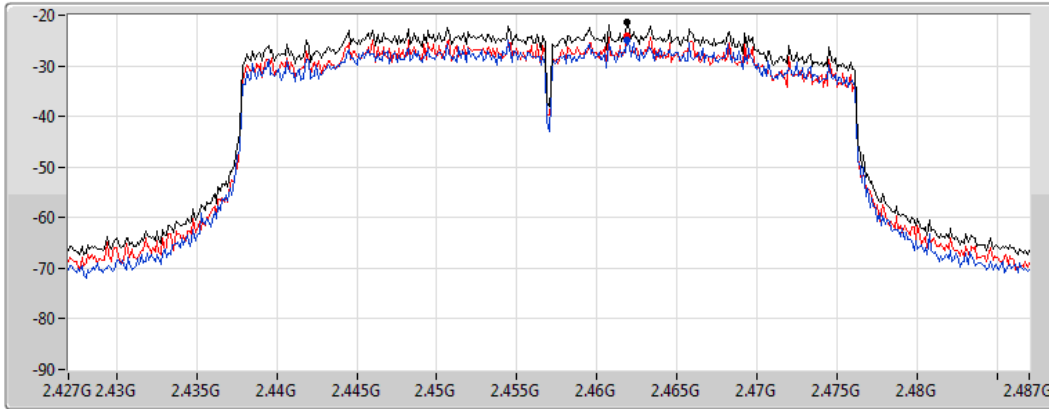

802.11ax HEW40_Nss1,(MCS0)_2TX

PSD

2457MHz

09/05/2022

CF
2.457GHz
Span
60MHz
RBW
3kHz
VBW
10kHz
Sweep Time
8.848933ms
Detector Type
Peak

Sum
Port 1
Port 2

Sum	PD	Port 1	Port 2
(dBm/RBW)	(dBm/RBW)	(dBm/RBW)	(dBm/RBW)
-21.42	-21.42	-24.82	-24.07

802.11ax HEW40_Nss1,(MCS0)_2TX

PSD

2462MHz

09/05/2022

CF
2.462GHz
Span
60MHz
RBW
3kHz
VBW
10kHz
Sweep Time
8.848933ms
Detector Type
Peak