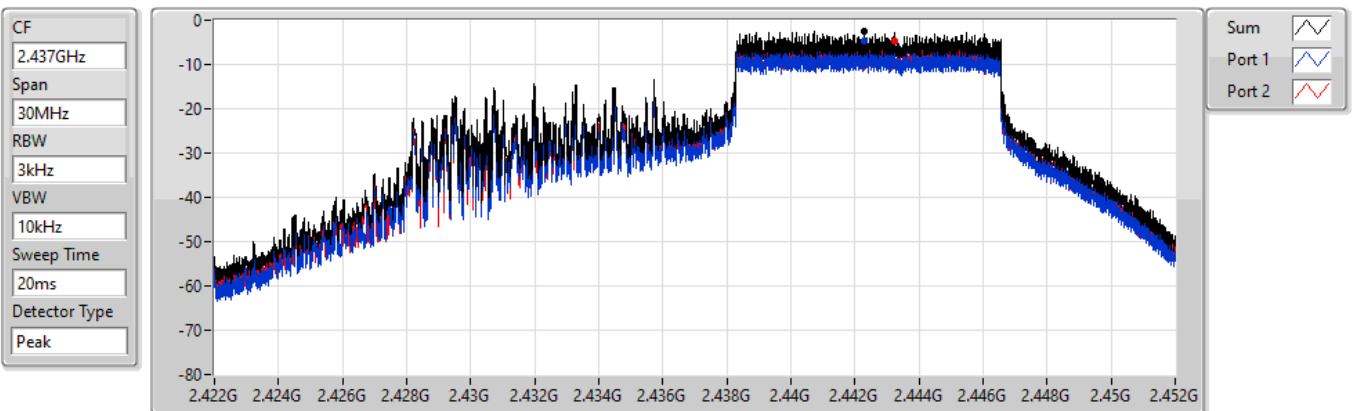

802.11ax HEW20_Nss1,(MCS0),RU 106,#RU 54_2TX

PSD

2437MHz

27/05/2022

Sum	PD	Port 1	Port 2
(dBm/RBW)	(dBm/RBW)	(dBm/RBW)	(dBm/RBW)
-2.59	-2.59	-4.64	-4.57