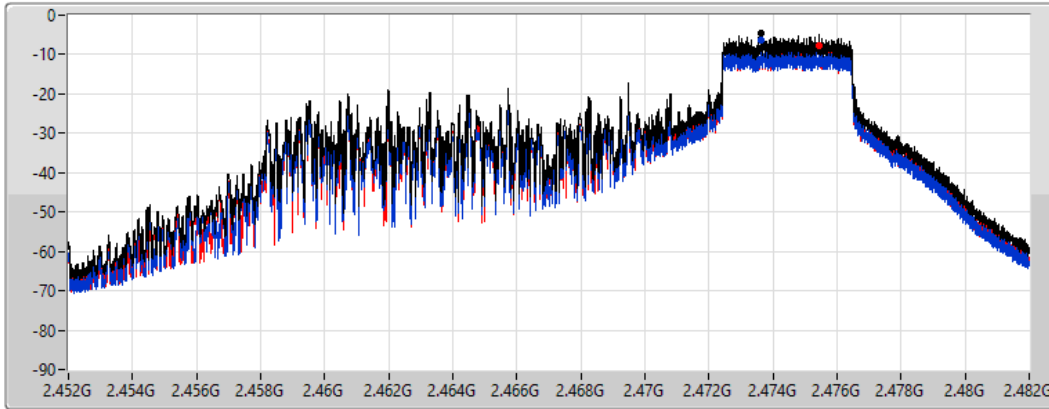

802.11ax HEW20_Nss1,(MCS0),RU 52,#RU 40_2TX

PSD

2467MHz

27/05/2022

CF
2.467GHz
Span
30MHz
RBW
3kHz
VBW
10kHz
Sweep Time
20ms
Detector Type
Peak

Sum ☐
Port 1 ☐
Port 2 ☐

Sum	PD	Port 1	Port 2
(dBm/RBW)	(dBm/RBW)	(dBm/RBW)	(dBm/RBW)
-4.60	-4.60	-6.47	-7.69

802.11ax HEW20_Nss1,(MCS0),RU 52,#RU 40_2TX

PSD

2472MHz

27/05/2022

CF
2.472GHz
Span
30MHz
RBW
3kHz
VBW
10kHz
Sweep Time
20ms
Detector Type
Peak