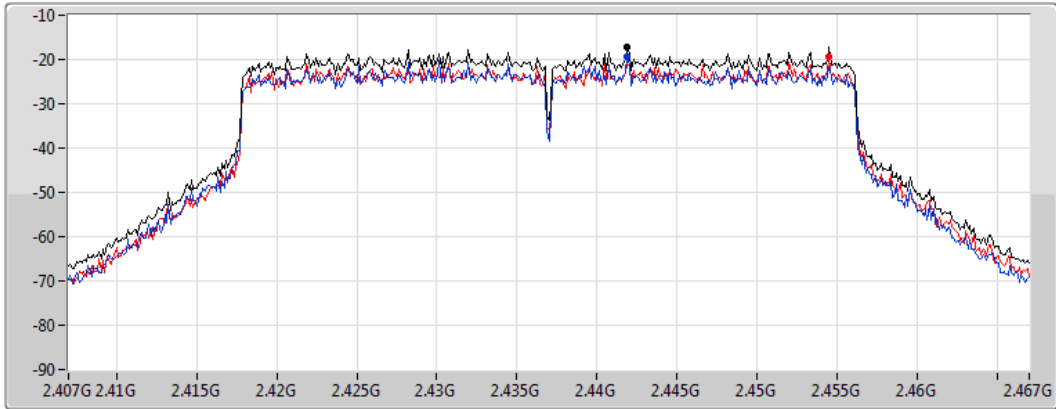

802.11ax HEW40_Nss1,(MCS0)_2TX

PSD

2437MHz

09/05/2022

CF
2.437GHz

Span
60MHz

RBW
3kHz

VBW
10kHz

Sweep Time
8.848933ms

Detector Type
Peak

Sum

Port 1

Port 2

Sum	PD	Port 1	Port 2
(dBm/RBW)	(dBm/RBW)	(dBm/RBW)	(dBm/RBW)
-17.22	-17.22	-19.50	-19.35

802.11ax HEW40_Nss1,(MCS0)_2TX

PSD

2452MHz

09/05/2022

CF
2.452GHz

Span
60MHz

RBW
3kHz

VBW
10kHz

Sweep Time
8.848933ms

Detector Type
Peak