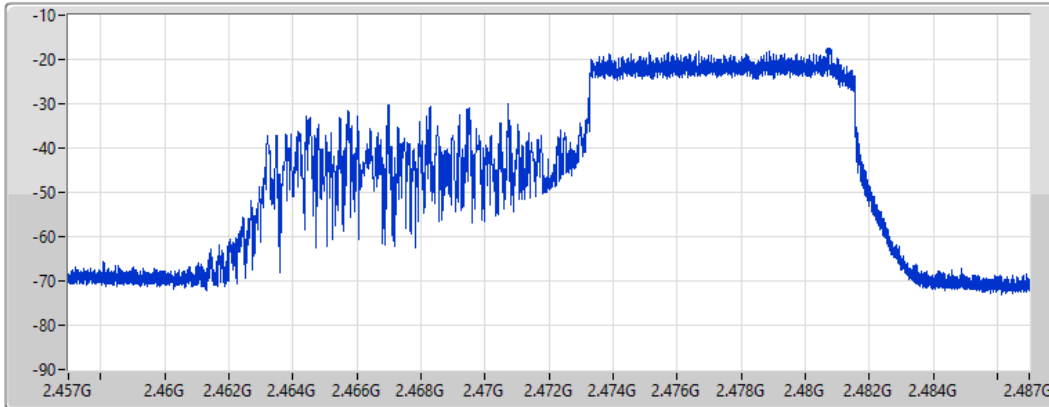

27/05/2022

CF
2.472GHz

Span
30MHz

RBW
3kHz

VBW
10kHz

Sweep Time
20ms

Detector Type
Peak

Port 1