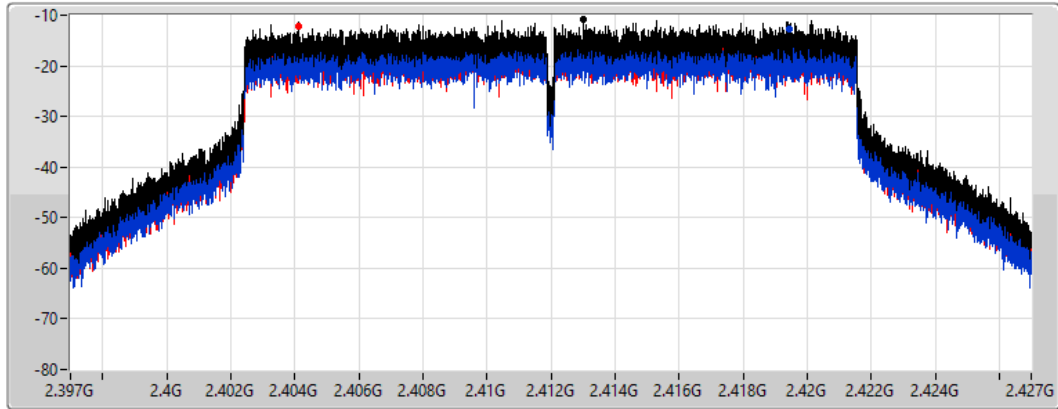

802.11ax HEW20_Nss1,(MCS0)_2TX

PSD

2412MHz

16/04/2022

CF
2.412GHz

Span
30MHz

RBW
3kHz

VBW
10kHz

Sweep Time
4.424357ms

Detector Type
Peak

Sum

Port 1

Port 2

Sum	PD	Port 1	Port 2
(dBm/RBW)	(dBm/RBW)	(dBm/RBW)	(dBm/RBW)
-10.84	-10.84	-12.84	-12.27

802.11ax HEW20_Nss1,(MCS0)_2TX

PSD

2437MHz

16/04/2022

CF
2.437GHz

Span
30MHz

RBW
3kHz

VBW
10kHz

Sweep Time
4.424357ms

Detector Type
Peak