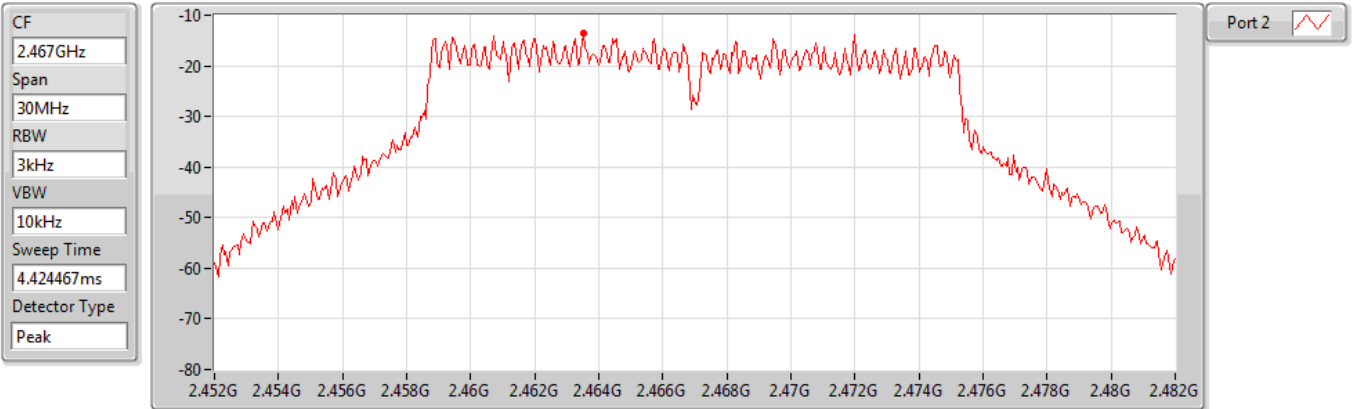

802.11g_Nss1,(6Mbps)_1TX(Port2)

PSD

2467MHz

09/05/2022

Sum	PD	Port 1	Port 2
(dBm/RBW)	(dBm/RBW)	(dBm/RBW)	(dBm/RBW)
-13.54	-13.54	-	-13.54