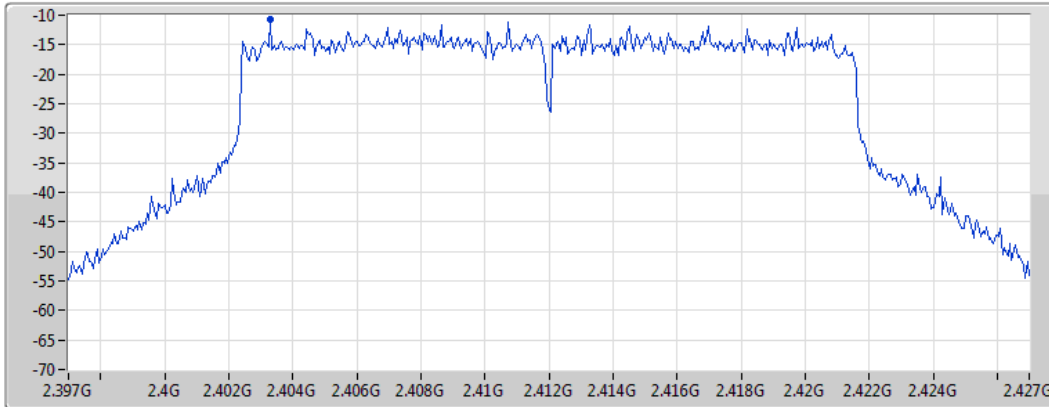

802.11ax HEW20_Nss1,(MCS0)_1TX(Port1)

PSD

2412MHz

09/05/2022

CF
2.412GHz
Span
30MHz
RBW
3kHz
VBW
10kHz
Sweep Time
4.424467ms
Detector Type
Peak

Port 1

Sum	PD	Port 1
(dBm/RBW)	(dBm/RBW)	(dBm/RBW)
-10.81	-10.81	-10.81

802.11ax HEW20_Nss1,(MCS0)_1TX(Port1)

PSD

2437MHz

16/04/2022

CF
2.437GHz
Span
30MHz
RBW
3kHz
VBW
10kHz
Sweep Time
4.424357ms
Detector Type
Peak