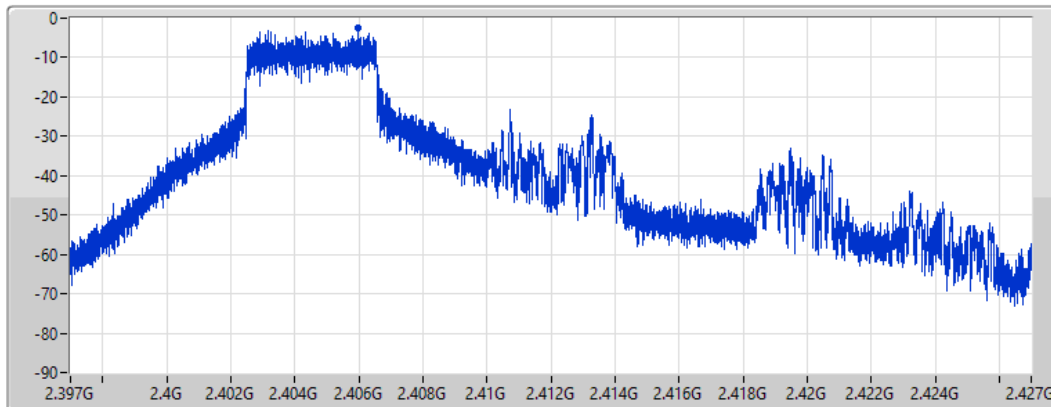

Sum
Port 1
Port 2

Sum	PD	Port 1	Port 2
(dBm/RBW)	(dBm/RBW)	(dBm/RBW)	(dBm/RBW)
-14.80	-14.80	-17.73	-17.28

802.11ax HEW20_Nss1,(MCS0),RU 52,#RU 37_1TX(Port1)

PSD

2412MHz

16/04/2022

CF
2.412GHz
Span
30MHz
RBW
3kHz
VBW
10kHz
Sweep Time
4.424357ms
Detector Type
Peak