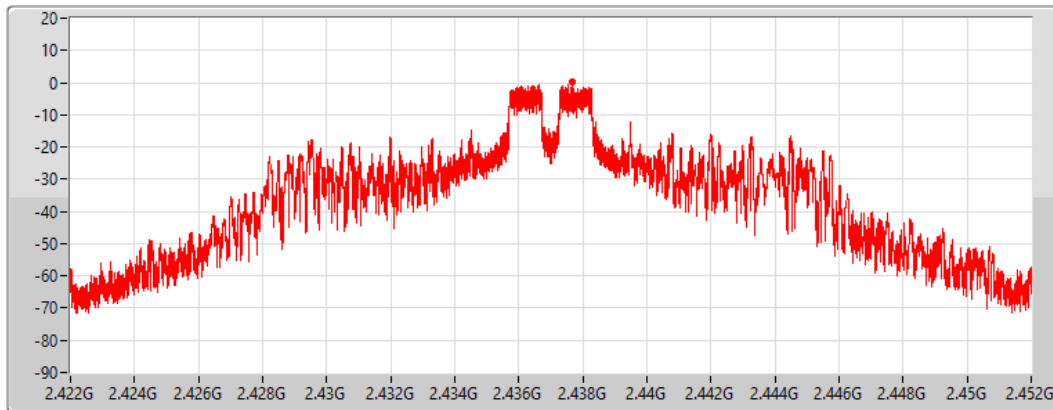

802.11ax HEW20_Nss1,(MCS0),RU 26,#RU 4_1TX(Port2)

PSD

2437MHz

16/04/2022

CF
2.437GHz

Span
30MHz

RBW
3kHz

VBW
10kHz

Sweep Time
4.424357ms

Detector Type
Peak

Port 2

Sum	PD	Port 1	Port 2
(dBm/RBW)	(dBm/RBW)	(dBm/RBW)	(dBm/RBW)
0.03	0.03	-	0.03

802.11ax HEW20_Nss1,(MCS0),RU 26,#RU 4_2TX

PSD

2437MHz

16/04/2022

CF
2.437GHz

Span
30MHz

RBW
3kHz

VBW
10kHz

Sweep Time
4.424357ms

Detector Type
Peak