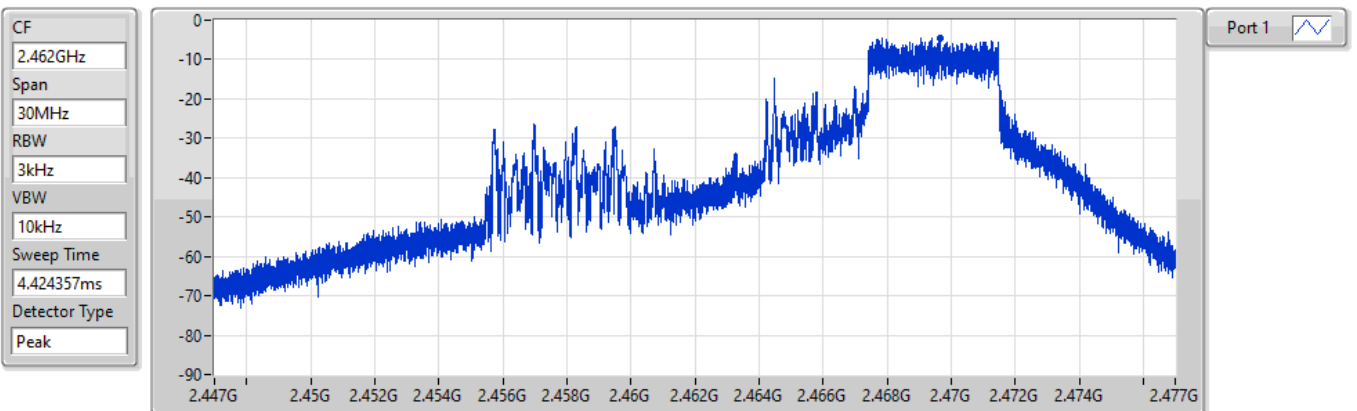

802.11ax HEW20_Nss1,(MCS0),RU 52,#RU 40_1TX(Port1)

PSD

2462MHz

16/04/2022

Sum	PD	Port 1
(dBm/RBW)	(dBm/RBW)	(dBm/RBW)
-4.45	-4.45	-4.45