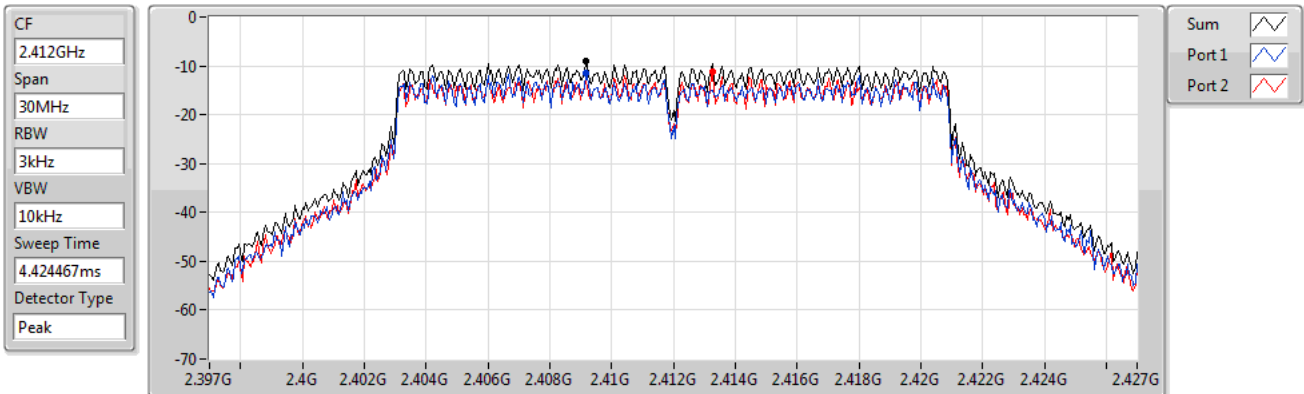

802.11n HT20_Nss1,(MCS8)_2TX

PSD

2412MHz

11/05/2022

Sum	PD	Port 1	Port 2
(dBm/RBW)	(dBm/RBW)	(dBm/RBW)	(dBm/RBW)
-9.16	-9.16	-11.43	-11.14