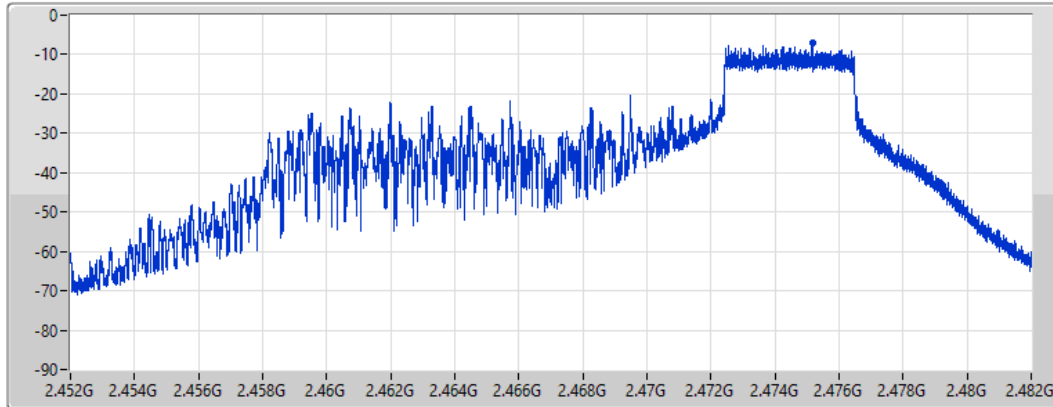

802.11ax HEW20_Nss1,(MCS0),RU 52,#RU 40_1TX(Port1)

PSD

2467MHz

27/05/2022

CF
2.467GHz

Span
30MHz

RBW
3kHz

VBW
10kHz

Sweep Time
20ms

Detector Type
Peak

Port 1

Sum	PD	Port 1
(dBm/RBW)	(dBm/RBW)	(dBm/RBW)
-6.95	-6.95	-6.95

802.11ax HEW20_Nss1,(MCS0),RU 52,#RU 40_1TX(Port1)

PSD

2472MHz

27/05/2022

CF
2.472GHz

Span
30MHz

RBW
3kHz

VBW
10kHz

Sweep Time
20ms

Detector Type
Peak