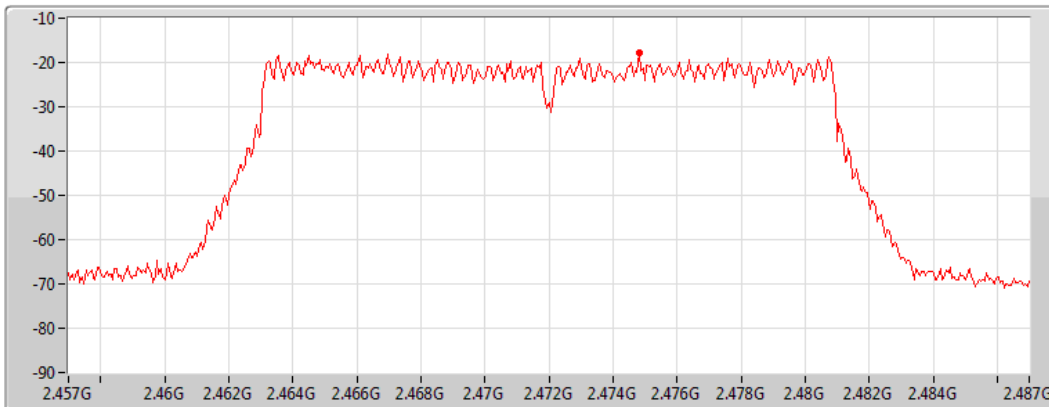

Port 2

Sum	PD	Port 1	Port 2
(dBm/RBW)	(dBm/RBW)	(dBm/RBW)	(dBm/RBW)
-17.90	-17.90	-	-17.90