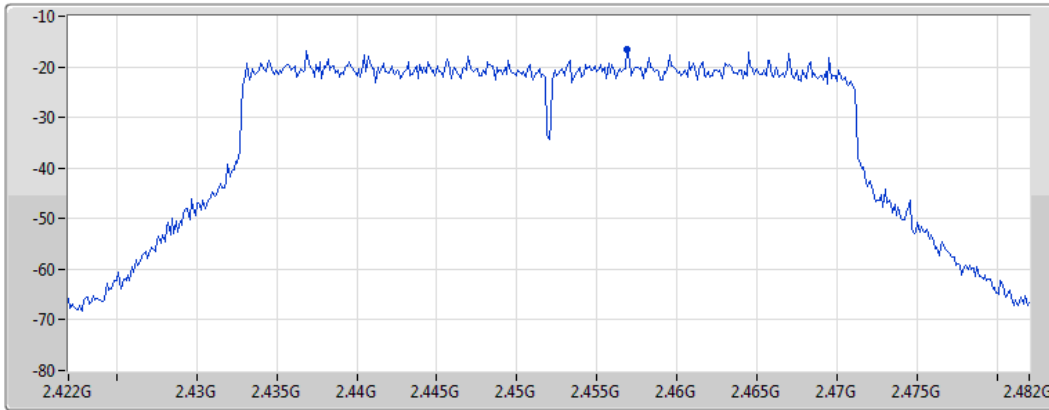

Port 1

Sum	PD	Port 1
(dBm/RBW)	(dBm/RBW)	(dBm/RBW)
-16.54	-16.54	-16.54