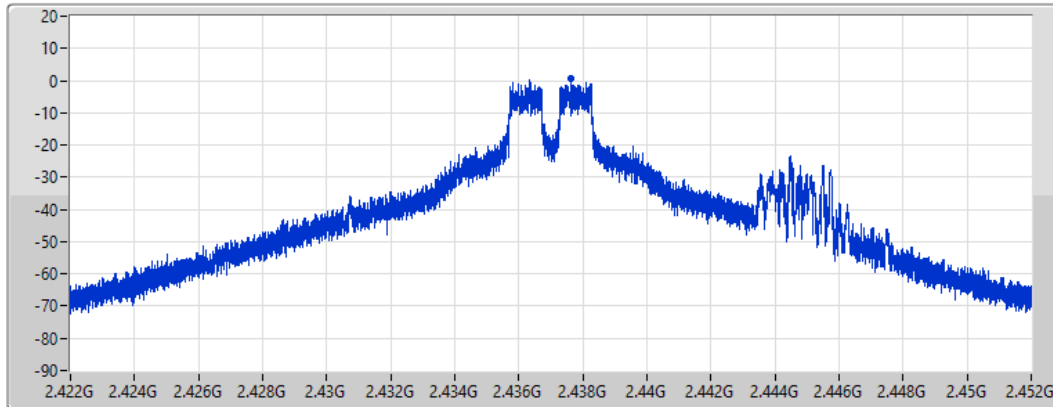

Port 1 ☐

Sum	PD	Port 1
(dBm/RBW)	(dBm/RBW)	(dBm/RBW)
0.51	0.51	0.51