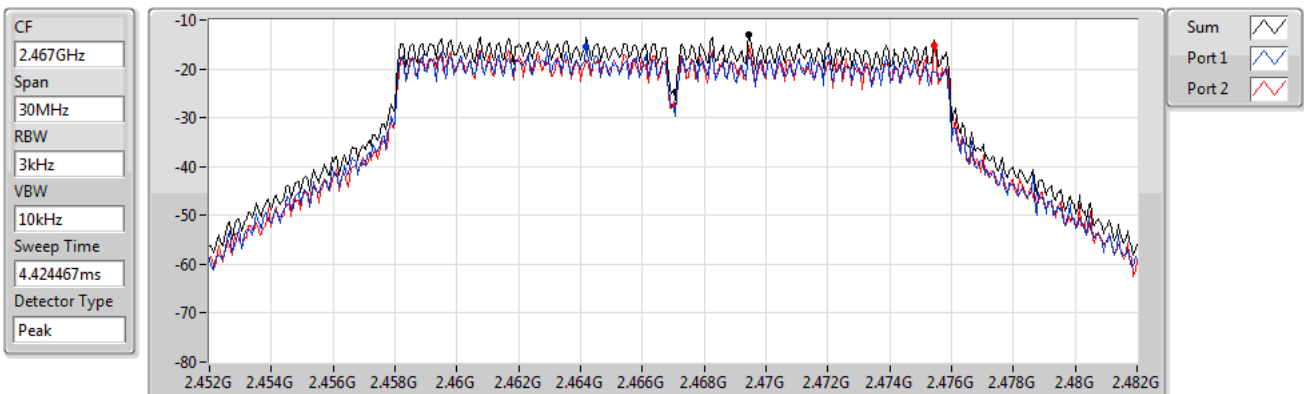

802.11n HT20_Nss1,(MCS8)_2TX

PSD

2467MHz

11/05/2022

Sum	PD	Port 1	Port 2
(dBm/RBW)	(dBm/RBW)	(dBm/RBW)	(dBm/RBW)
-13.10	-13.10	-15.40	-15.18