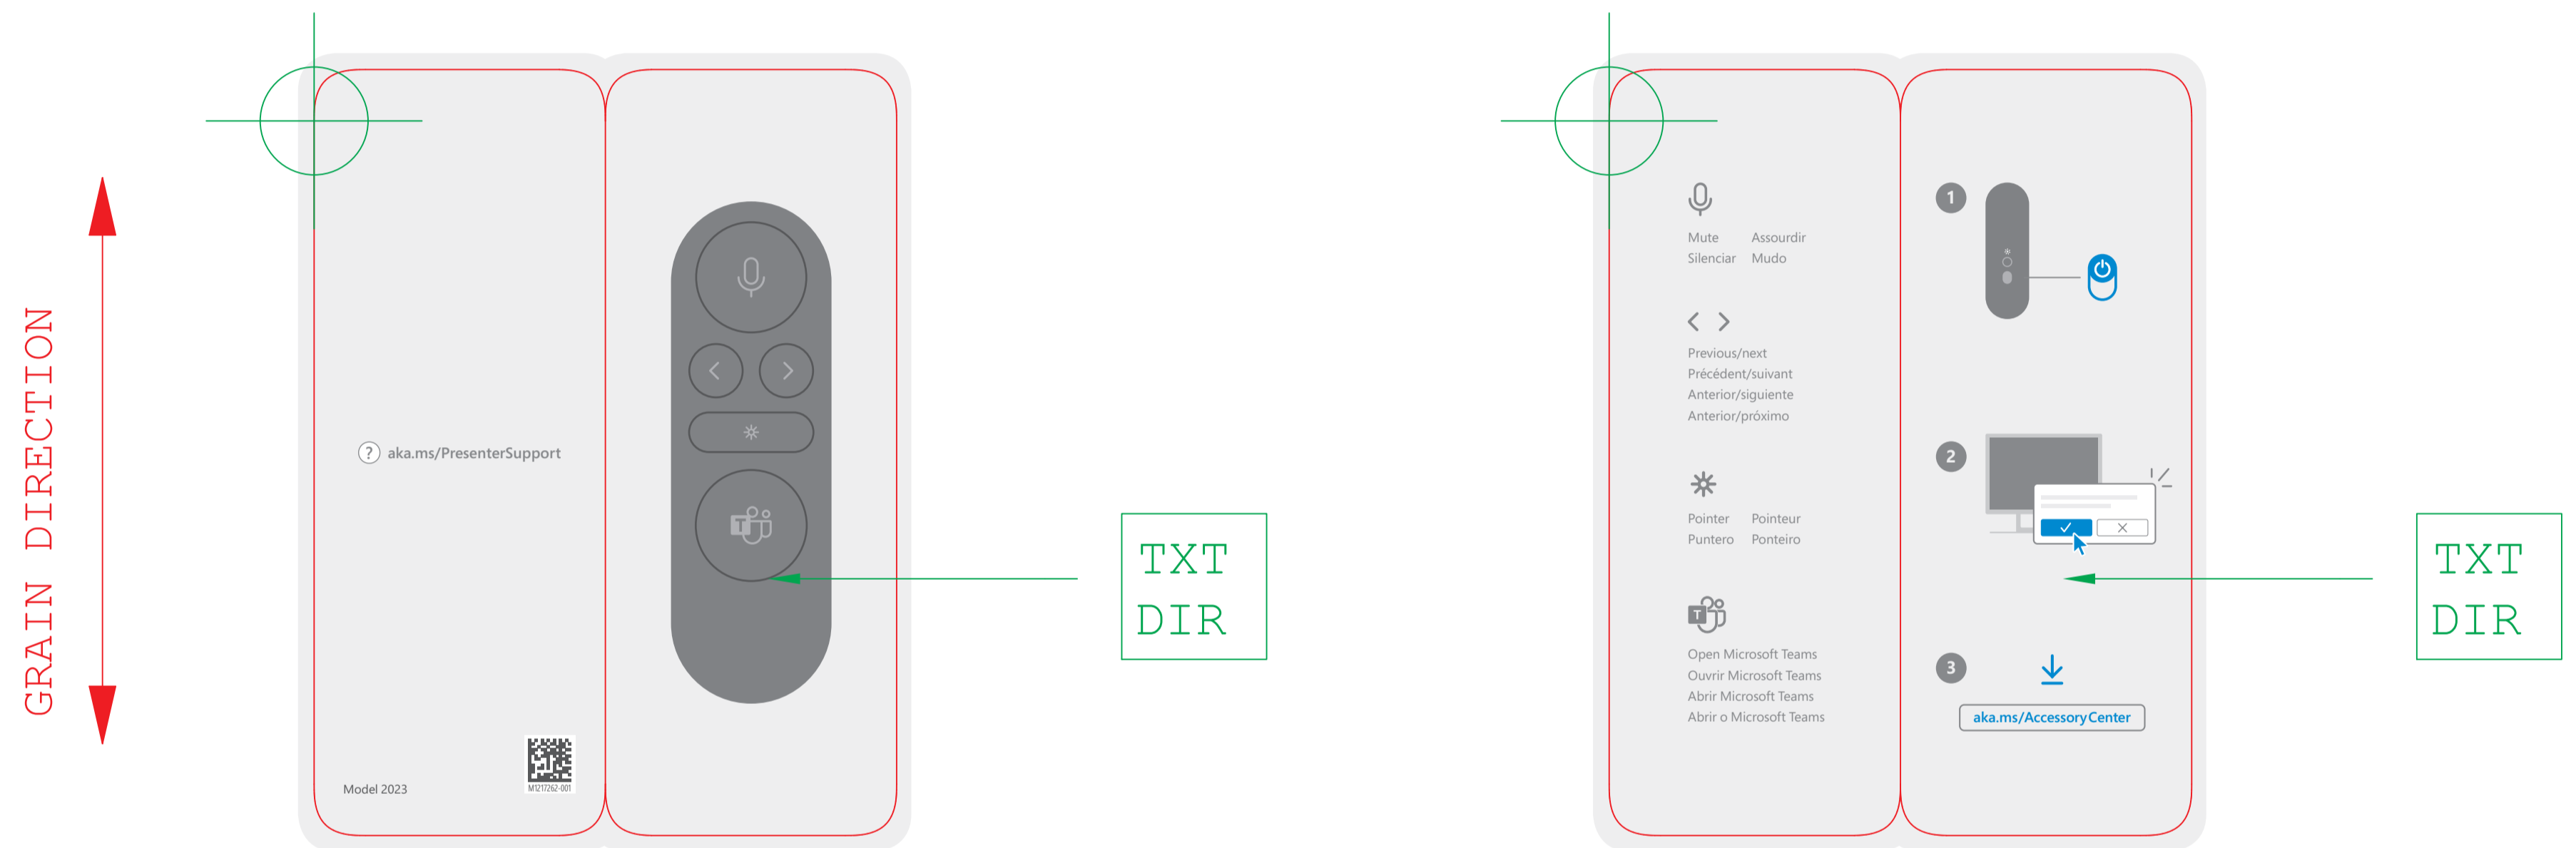

REFERENCE ONLY - VERIFY WITH MICROSOFT SPECIFICATION

MICROSOFT DIELINE: M1215190

DESCRIPTION: START CARD, GONGGA RETAIL

MATERIAL AND GRADE: 250GSM MATT C2S WITH MATT AQUEOUS COATING

REV: A DATE: 14-DEC-21

CONTENT FREE

OUTSIDE VIEW-PRINT SIDE

INSIDE VIEW-PRINT SIDE

PART: START CARD

MATERIAL: 250GSM MATT C2S WITH MATT AQUEOUS COATING