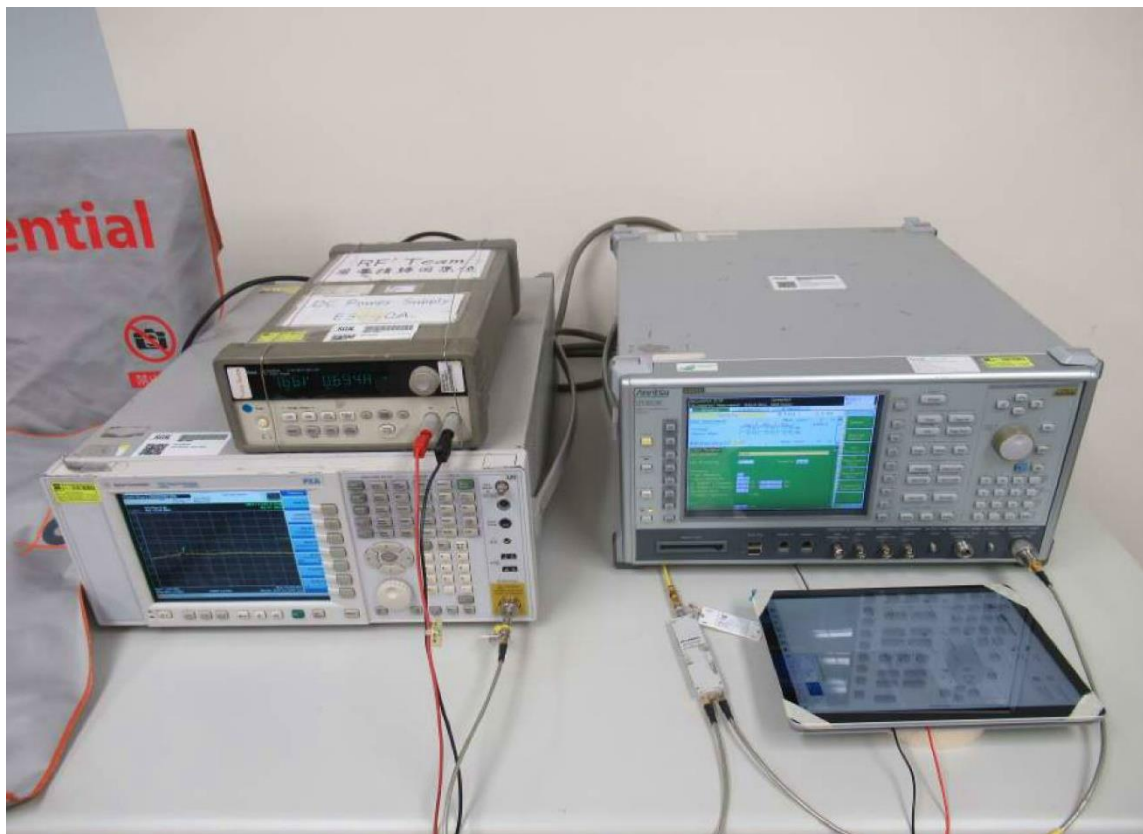

Radiated Emission Set up Photos (Below 30MHz)

Radiated Emission Set up Photos (Below 1GHz)

Radiated Emission Set up Photos (Above 1GHz)

Radiated Emission Set up Photos (Above 18GHz)

Radiated Emission Set up Photos (Front View)

Conducted Setup Photo(Measurement at Antenna Port)

Normal Condition

Extreme Condition