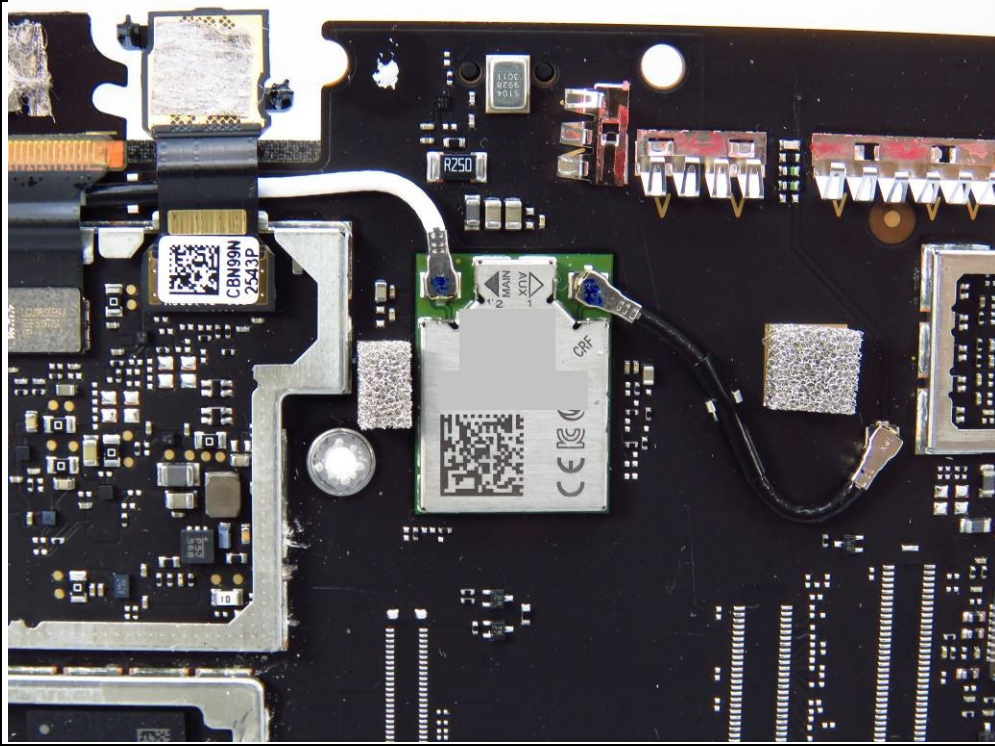

Model 1899, contains model 1957

Display removed

WiFi Main Antenna

WiFi Aux Antenna

WiFi/BT Module (Model 1957)

Accessory
Radio
Module

Motherboard with shield cans removed

Motherboard with radio shield cans intact