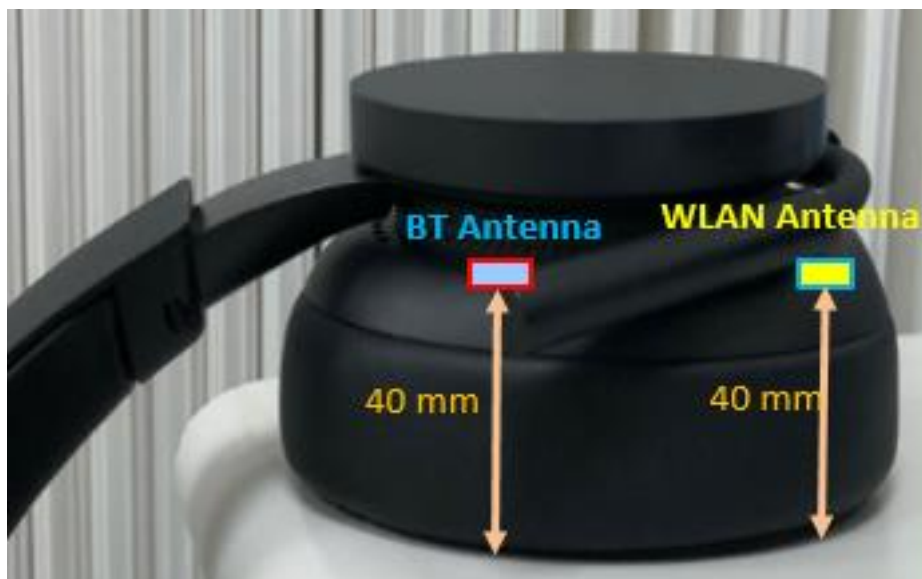

SAR Test Report

<Photographs of EUT>

SAR Test Report

<Antenna Location>

Distance Between Antenna and Human Body	WLAN Ant.	40 mm
	BT Ant.	40 mm

SAR Test Report

<Photographs of SAR Setup>