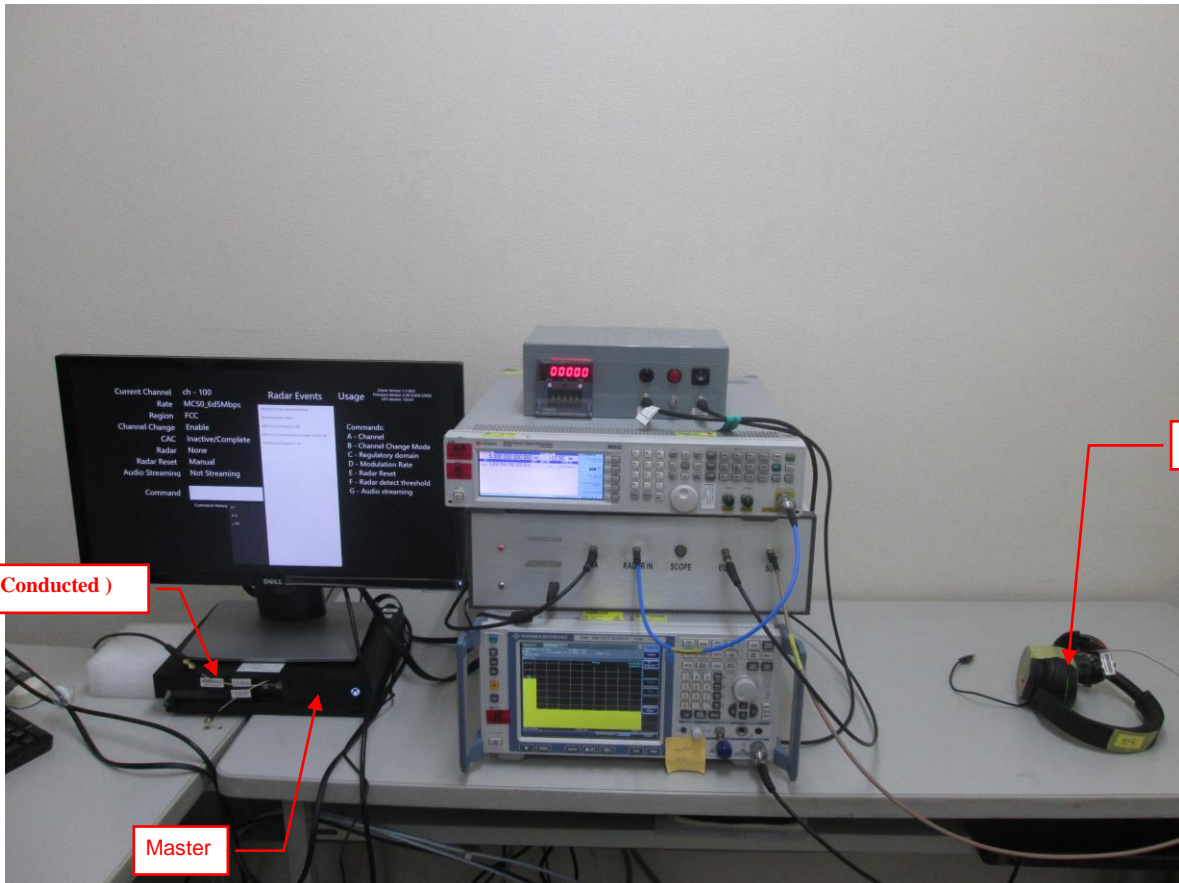

## PHOTOGRAPHS OF THE TEST CONFIGURATION

Set UUT as Client without radar detection mode (Radar injected into Master)

Radar ( Conducted )

Master

UUT