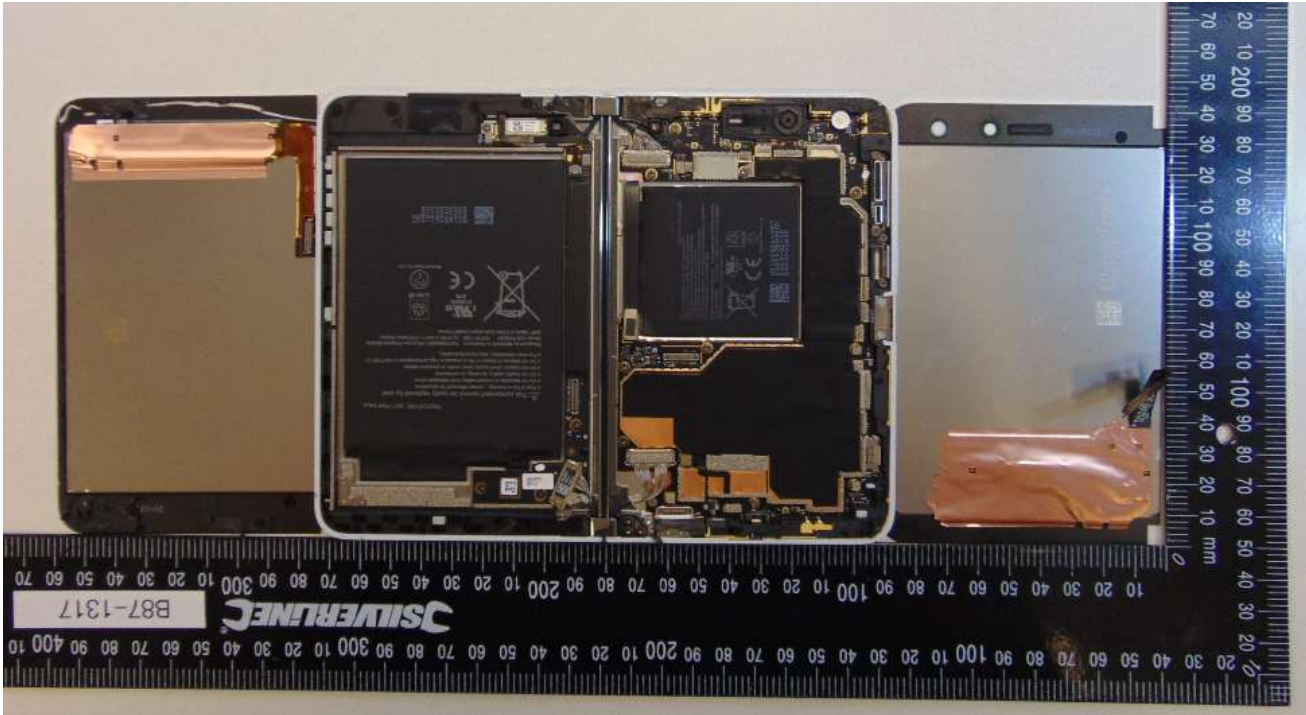

Model 1930 Internal Photographs

Display Side (Flat Posture)

Displays Removed

Main Board removed

Antenna Locations

WWAN Diversity, RX only

WLAN Ant 2

WLAN/BT Ant 1

WWAN Main

Motherboard – Component Side

Motherboard – Back Side