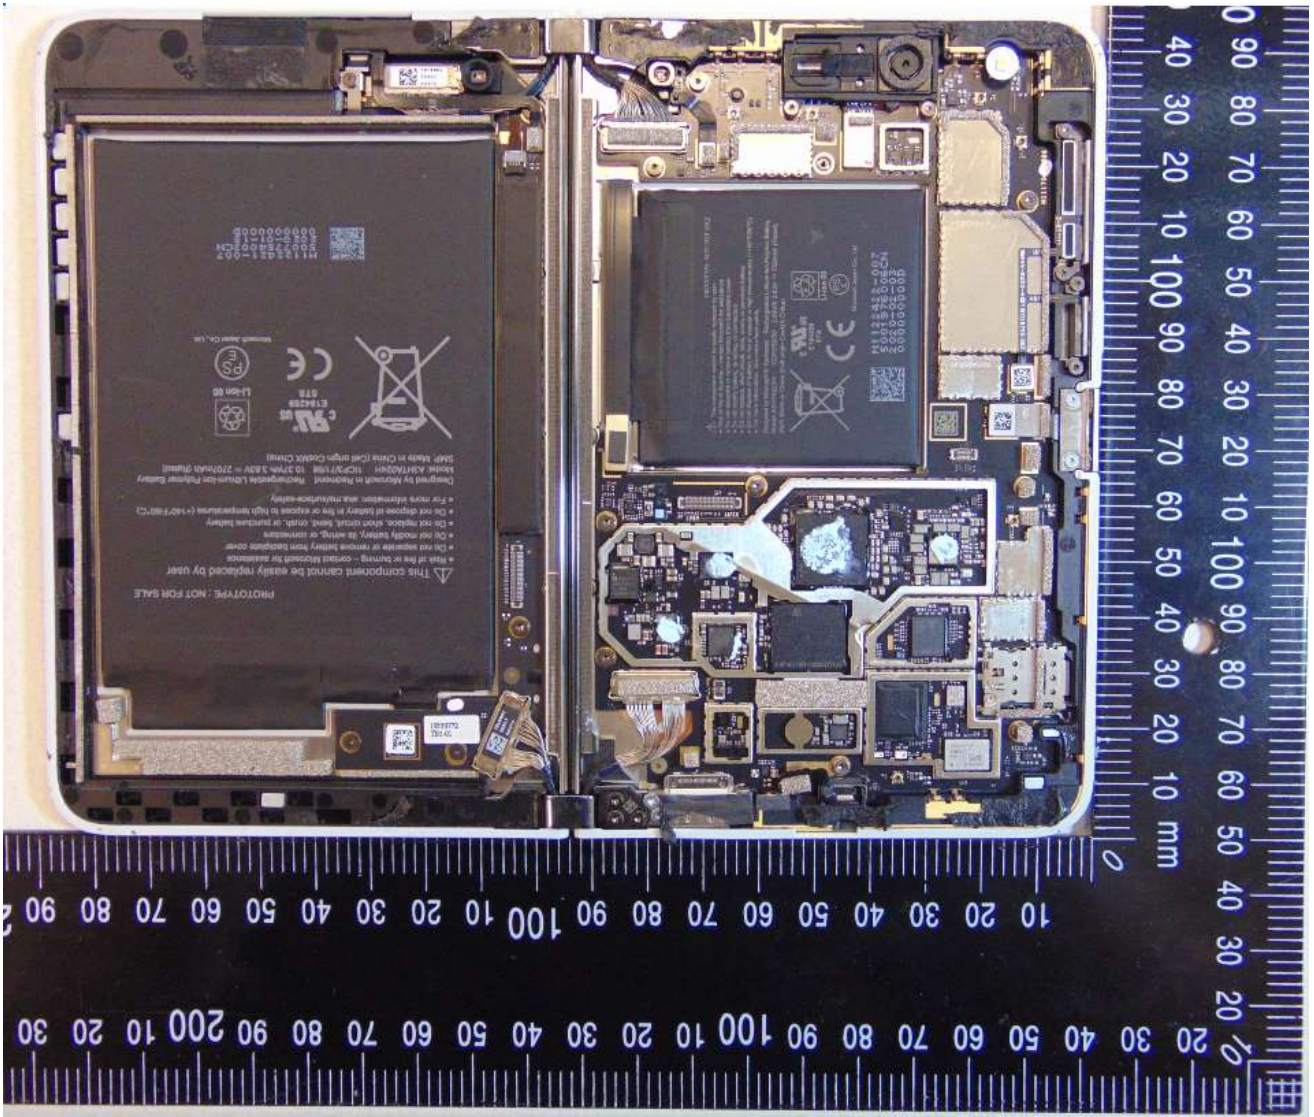

Model 1930 Internal Photographs

Display Side (Flat Posture)

Displays Removed

Main Board removed

Antenna Locations

WWAN Diversity, RX only

WLAN Ant 2

WLAN/BT Ant 1

WWAN Main

Motherboard – Component Side

Motherboard – Back Side