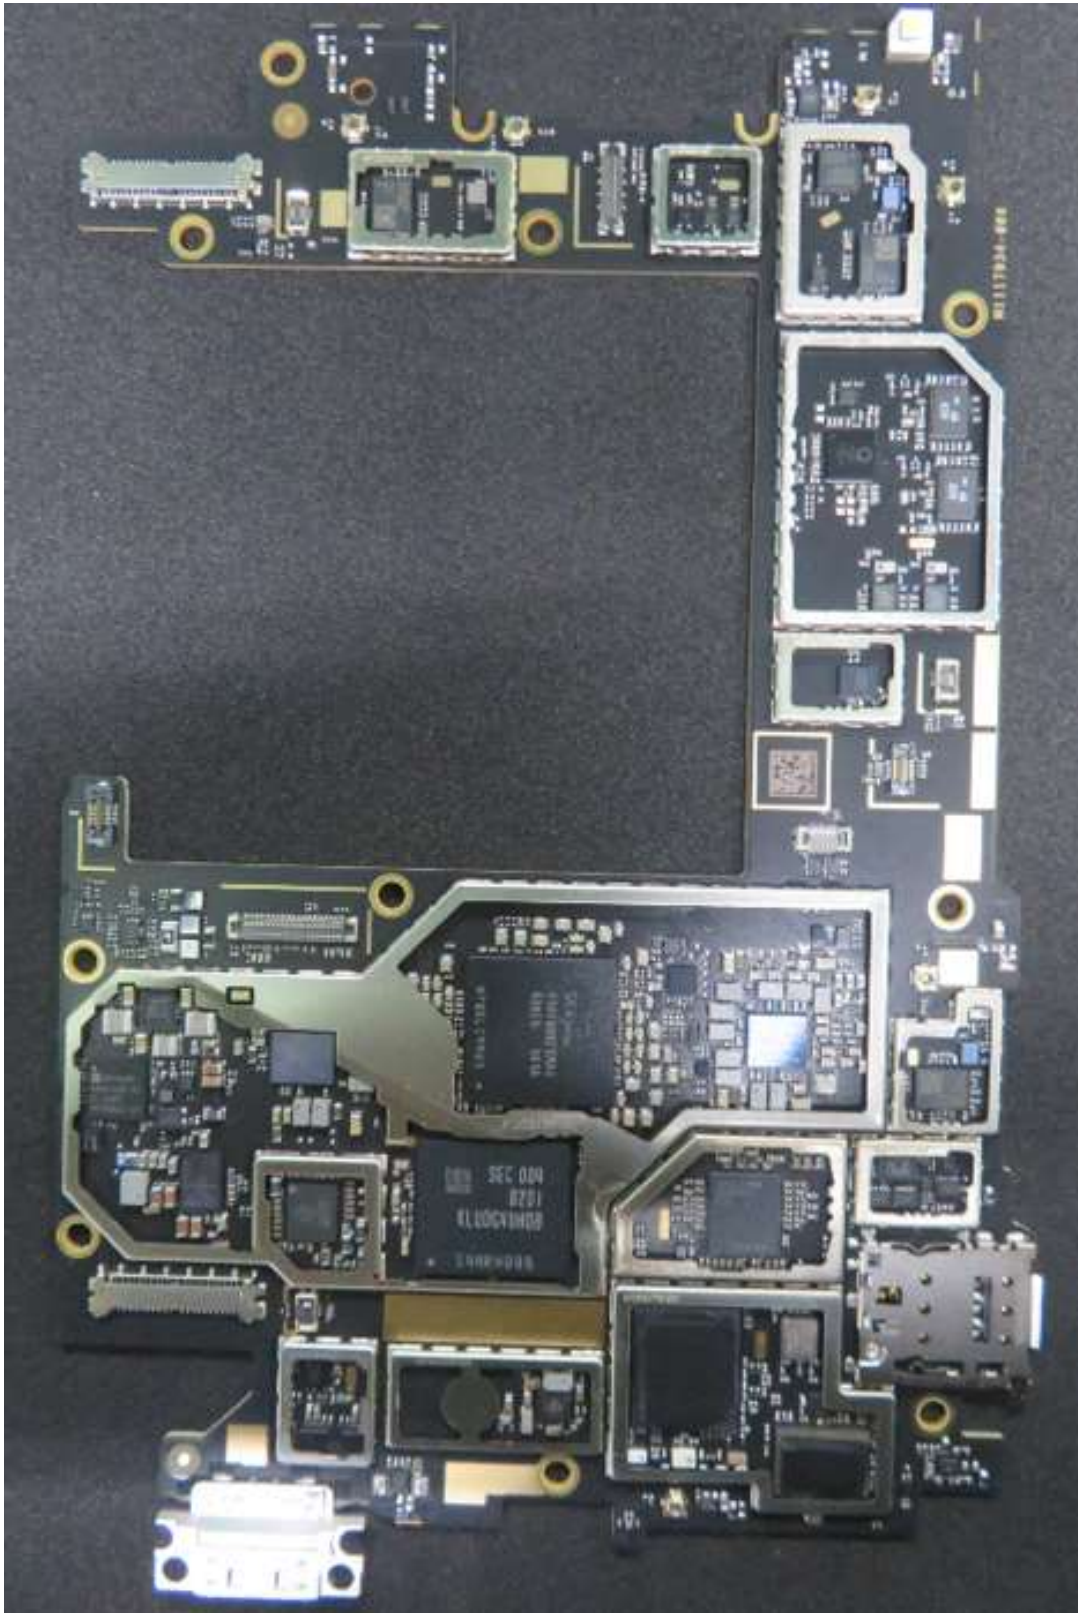

Model 1930 Internal Photographs

Display Side (Flat Posture)

Displays Removed

Main Board removed

Antenna Locations

WWAN Diversity, RX only

WLAN Ant 2

WLAN/BT Ant 1

WWAN Main

Motherboard – Component Side

Motherboard – Back Side