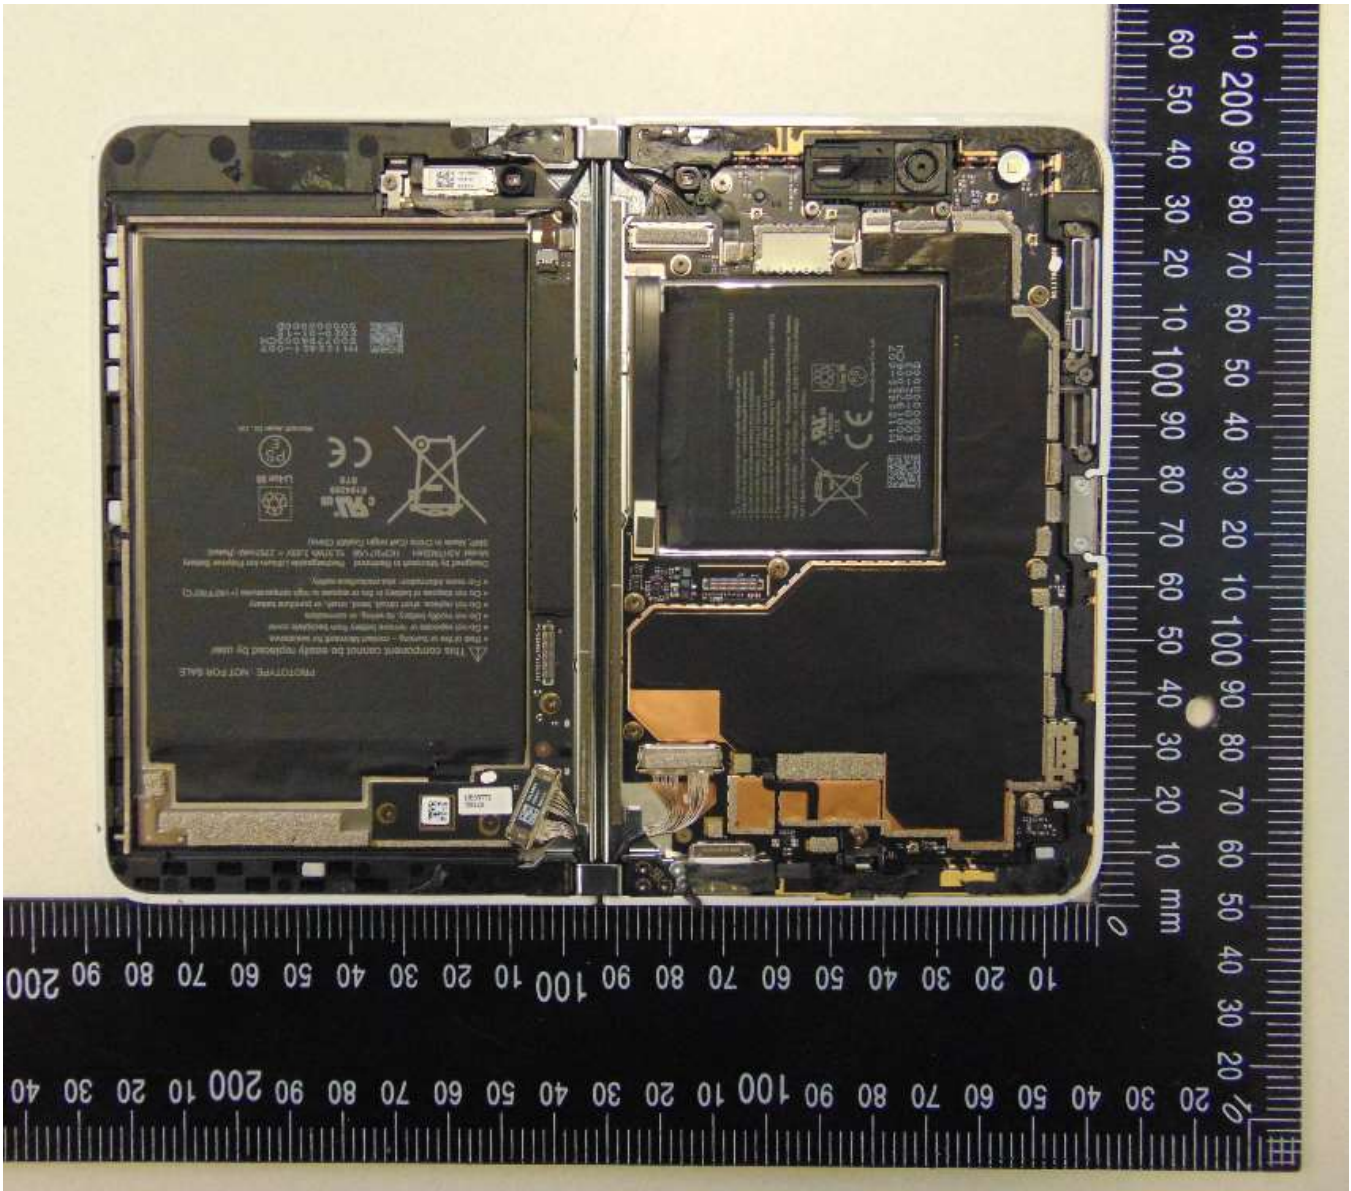

Model 1930 Internal Photographs

Display Side (Flat Posture)

Displays Removed

Main Board removed

Antenna Locations

WWAN Diversity, RX only

WLAN Ant 2

WLAN/BT Ant 1

WWAN Main

Motherboard – Component Side

Motherboard – Back Side