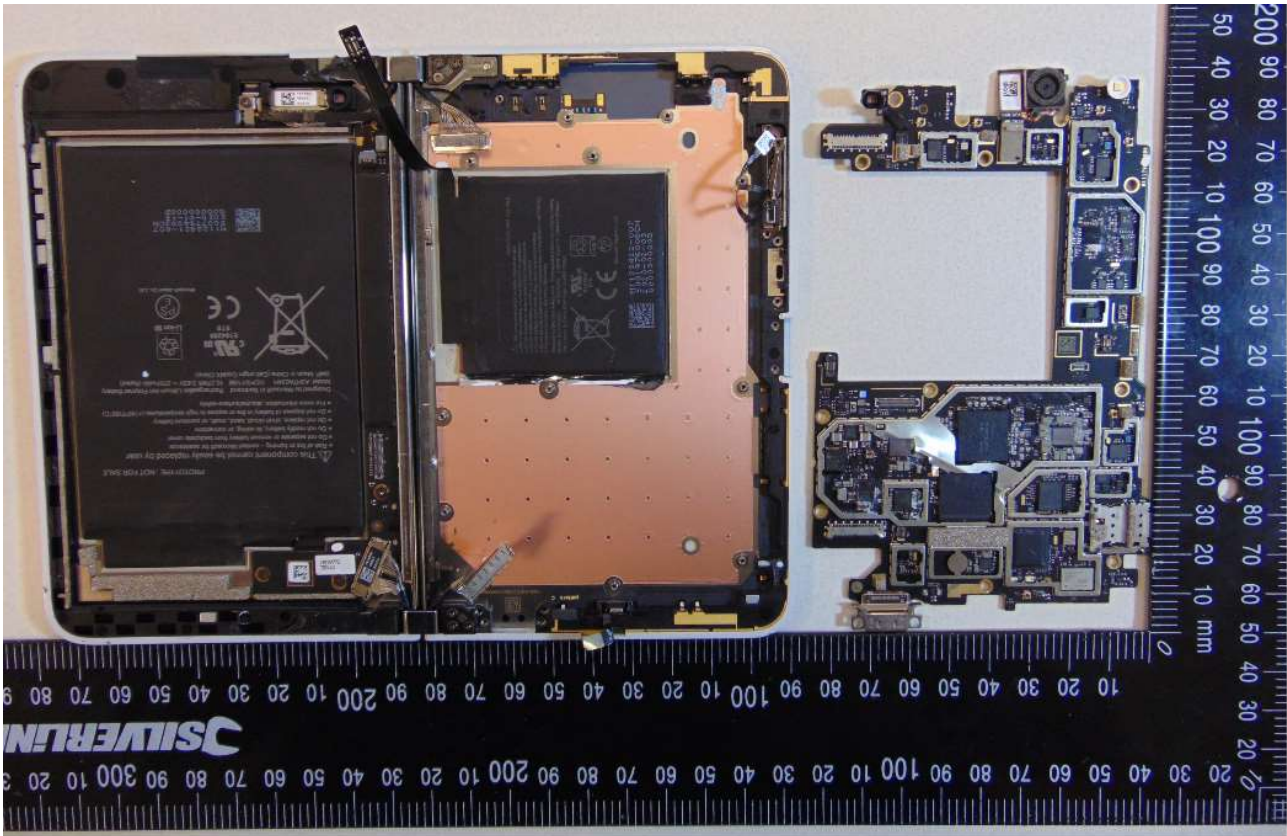

Model 1930 Internal Photographs

Display Side (Flat Posture)

Displays Removed

Main Board removed

Antenna Locations

WWAN Diversity, RX only

WLAN Ant 2

WLAN/BT Ant 1

WWAN Main

Motherboard – Component Side

Motherboard – Back Side