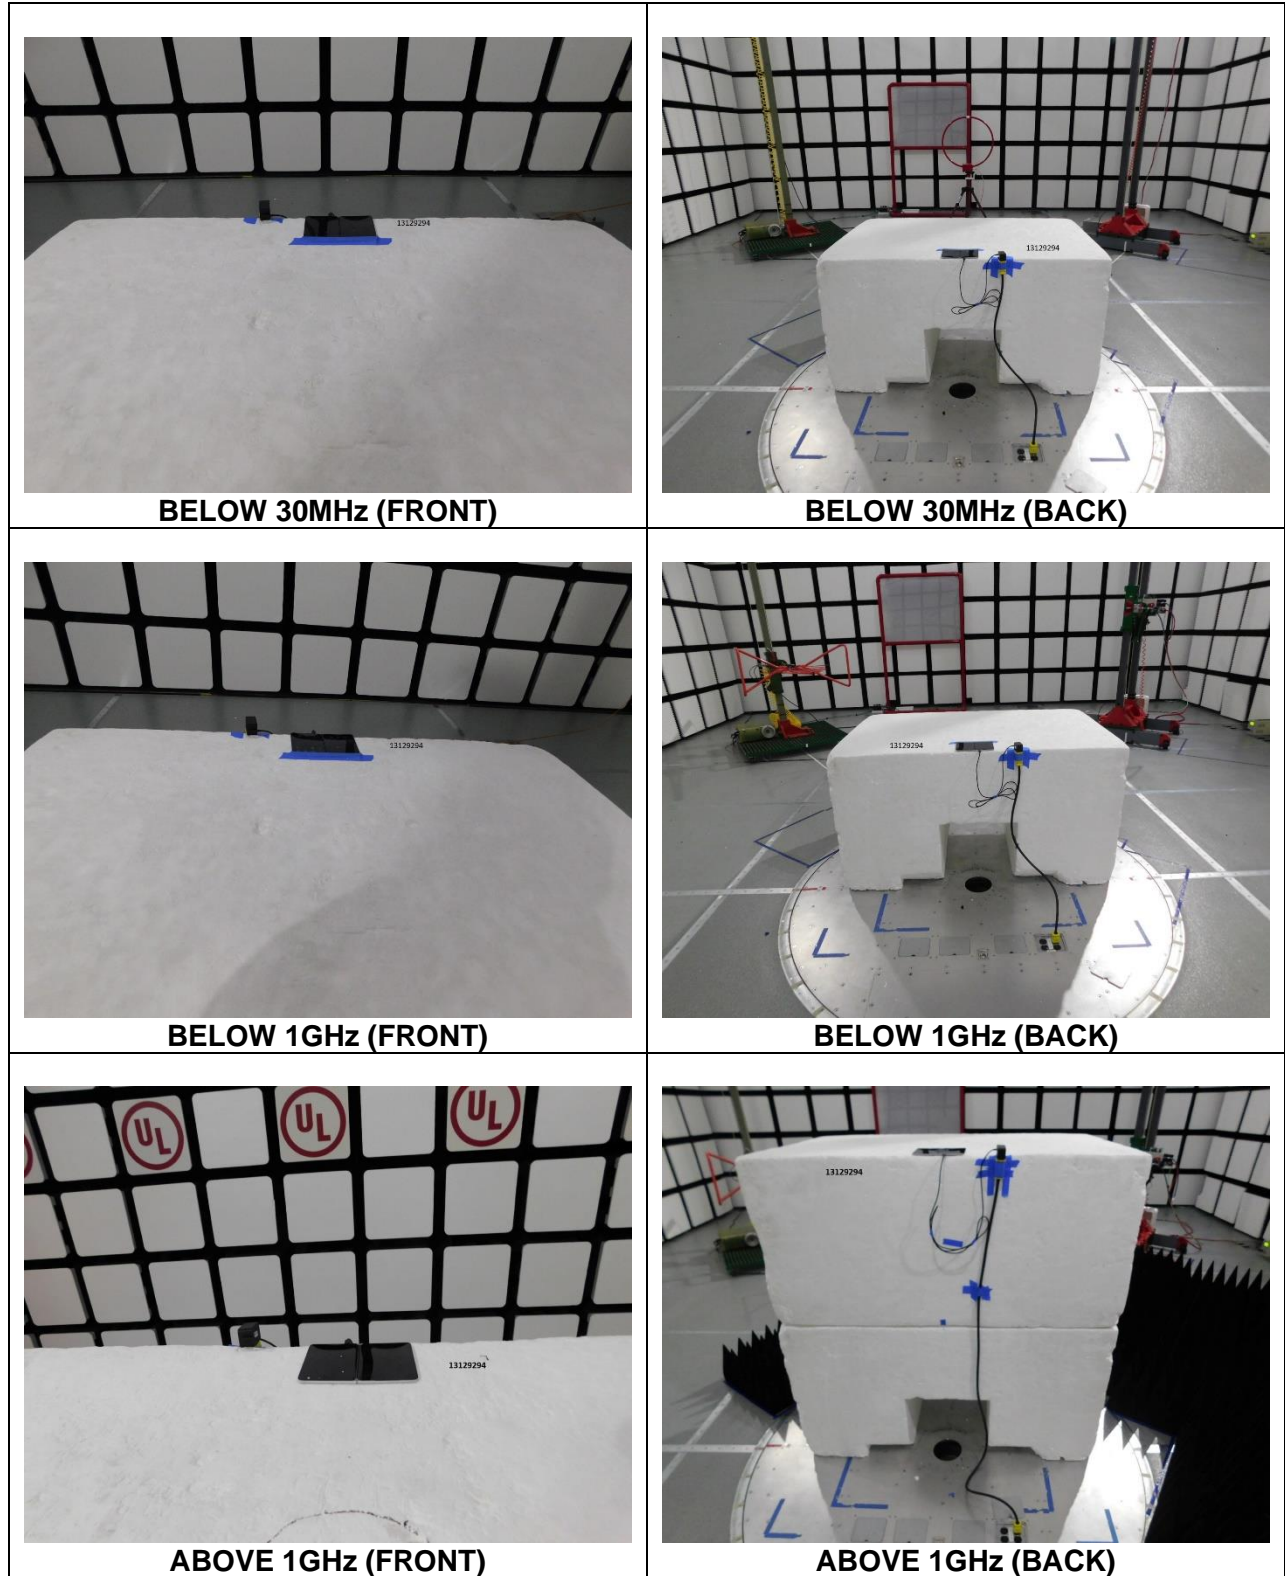

### ANTENNA PORT AND AC LINE CONDUCTED SETUP

**RF ANTENNA PORT CONDUCTED**

**AC LINE CONDUCTED (FRONT)**

**AC LINE CONDUCTED (BACK)**

**RADIATED RF MEASUREMENT SETUP**

**ORIENTATIONS**

**X-ORIENTATION**

**Y-ORIENTATION**

**Z-ORIENTATION**

**END OF TEST REPORT**