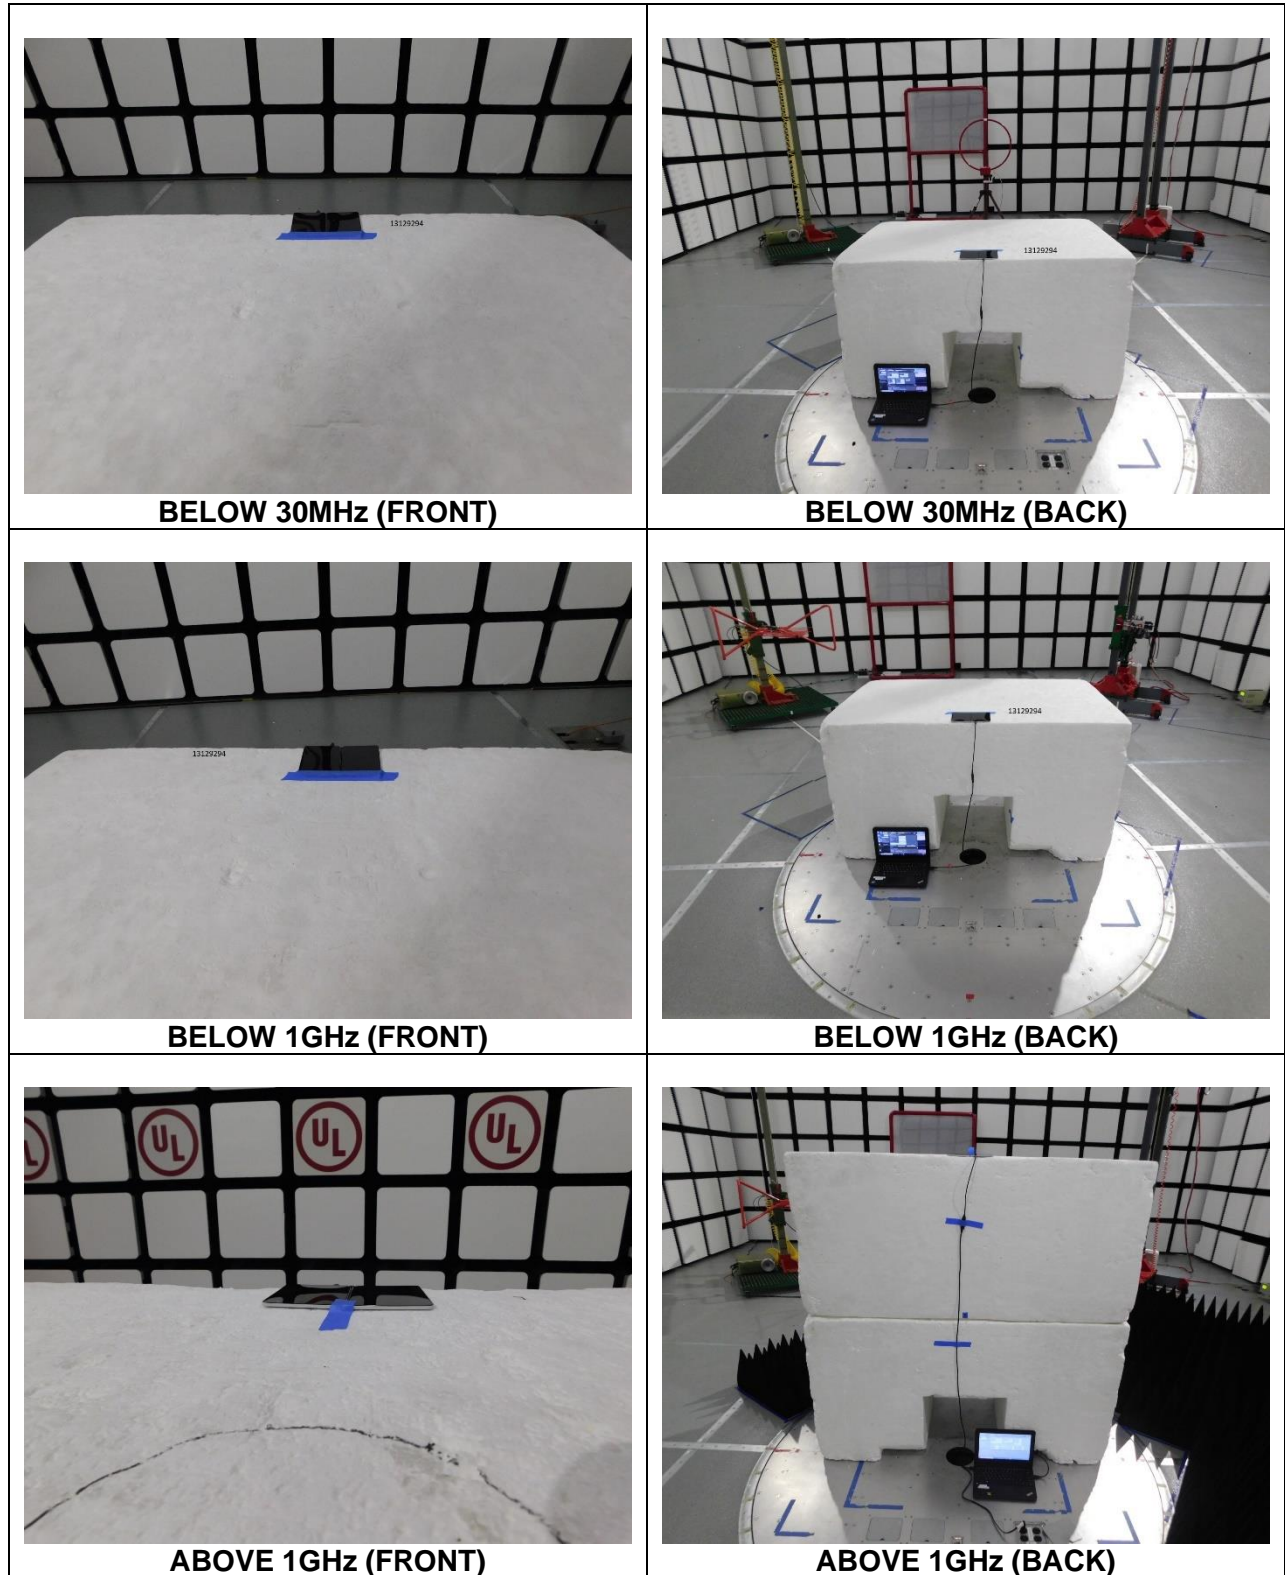

### ANTENNA PORT AND AC LINE CONDUCTED SETUP

**RF ANTENNA PORT CONDUCTED**

**AC LINE CONDUCTED (FRONT)**

**AC LINE CONDUCTED (BACK)**

**RADIATED RF MEASUREMENT SETUP**

**ORIENTATIONS**

**END OF TEST REPORT**