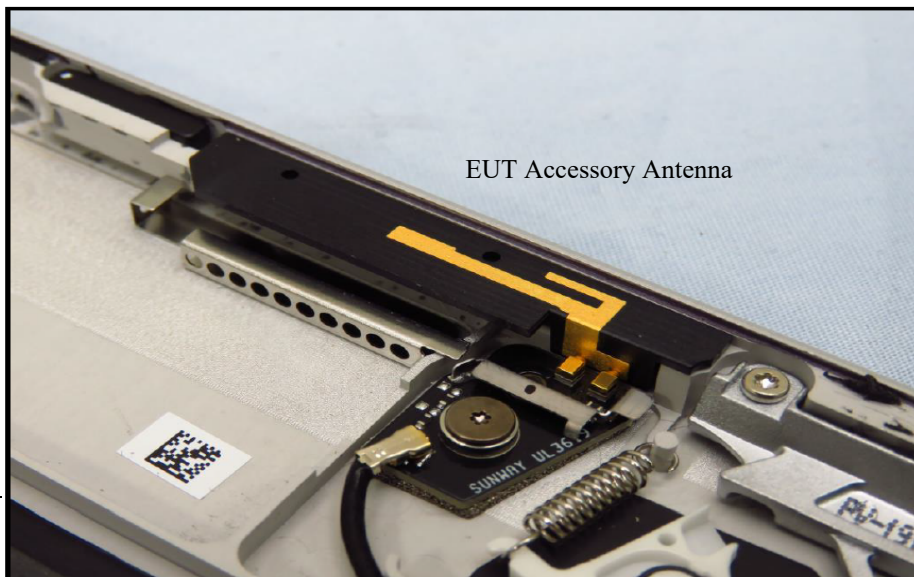

Model 1899

Display removed

Modular Tx - WiFi Main Antenna

Modular Tx - WiFi Aux Antenna

Isolation Element

EUT Accessory Antenna

WiFi/BT Module (Model 1957)

EUT  
Accessory  
Radio  
Module

Motherboard with shield cans removed

Motherboard with radio shield cans intact