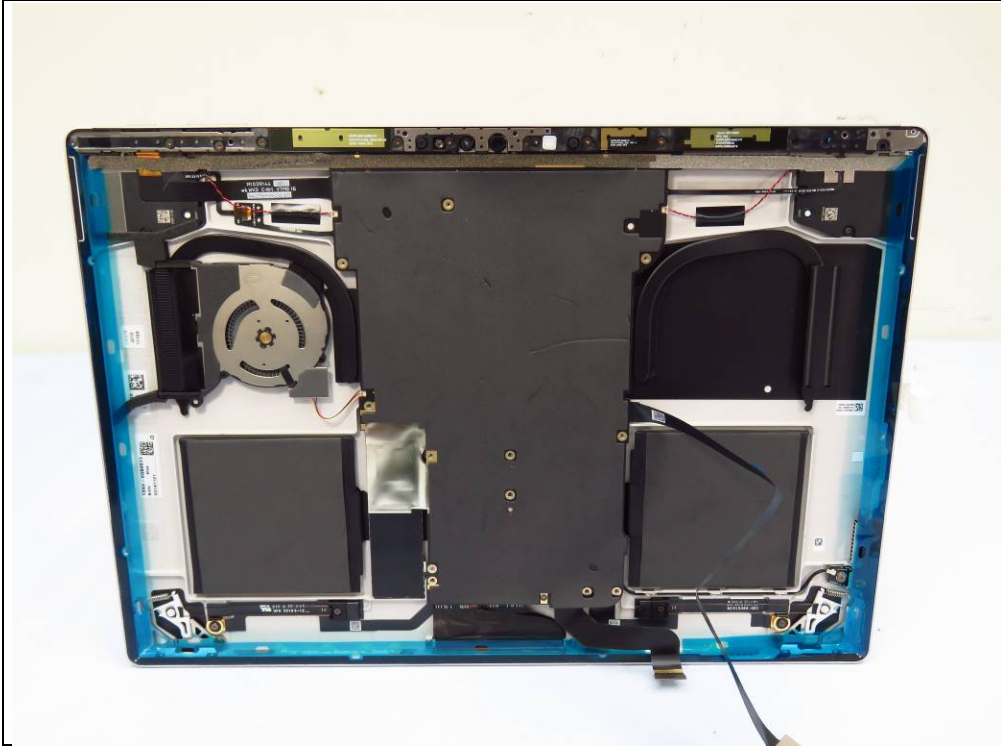

Model 1899

Display removed

Modular Tx - WiFi Main Antenna

Modular Tx - WiFi Aux Antenna

Isolation Element

EUT Accessory Antenna

WiFi/BT Module (Model 1957)

EUT  
Accessory  
Radio  
Module

Motherboard with shield cans removed

Motherboard with radio shield cans intact