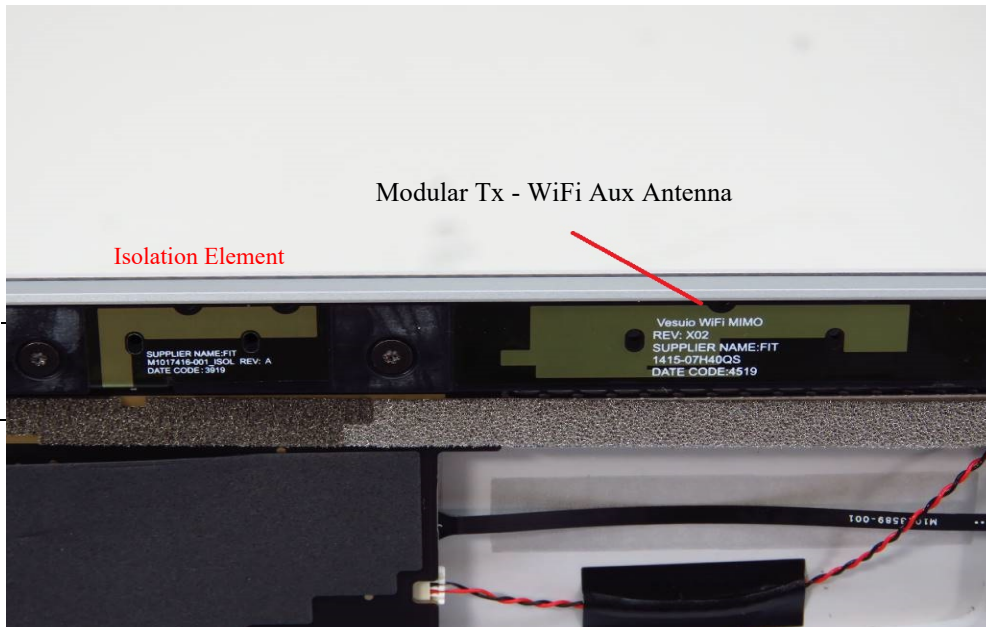

Model 1899

Display removed

Modular Tx - WiFi Main Antenna

Modular Tx - WiFi Aux Antenna

Isolation Element

EUT Accessory Antenna

WiFi/BT Module (Model 1957)

EUT  
Accessory  
Radio  
Module

Motherboard with shield cans removed

Motherboard with radio shield cans intact