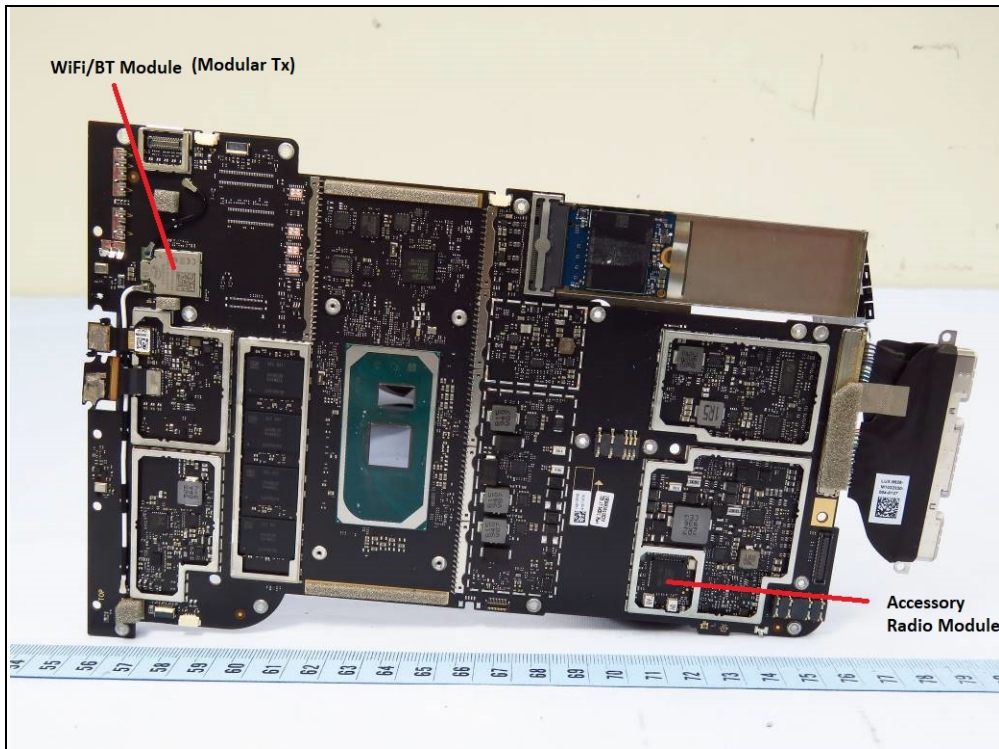

Model 1899

Display removed

Modular Tx - WiFi Main Antenna

Modular Tx - WiFi Aux Antenna

Isolation Element

EUT Accessory Antenna

WiFi/BT Module (Model 1957)

EUT  
Accessory  
Radio  
Module

Motherboard with shield cans removed

Motherboard with radio shield cans intact