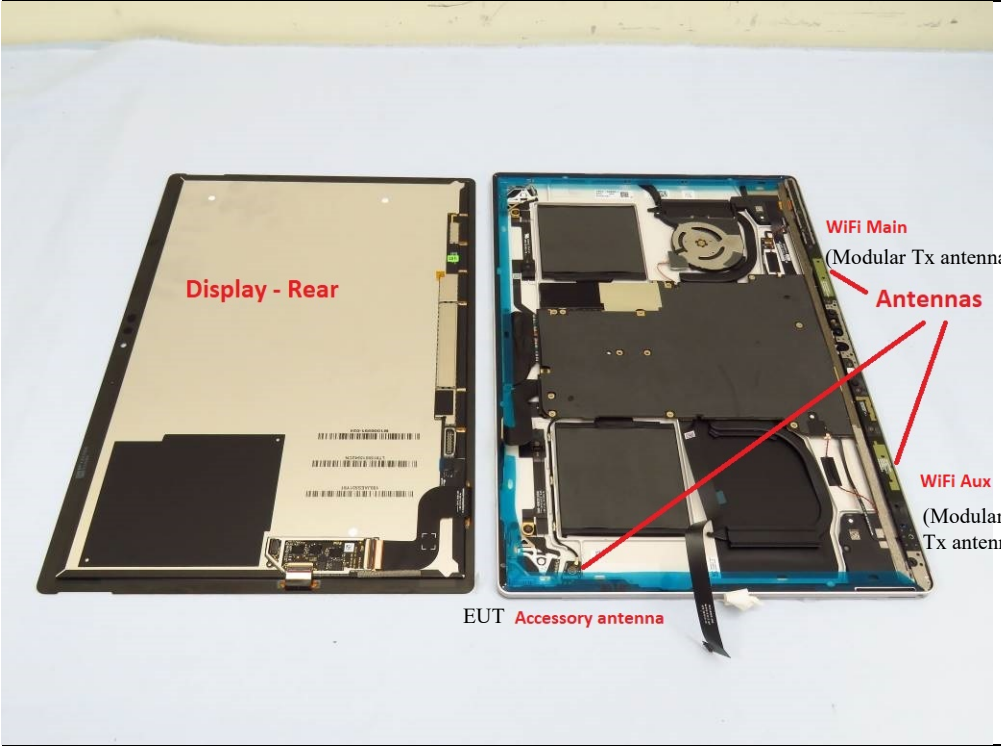

Model 1899

Display removed

Modular Tx - WiFi Main Antenna

Modular Tx - WiFi Aux Antenna

Isolation Element

EUT Accessory Antenna

WiFi/BT Module (Model 1957)

EUT  
Accessory  
Radio  
Module

Motherboard with shield cans removed

Motherboard with radio shield cans intact