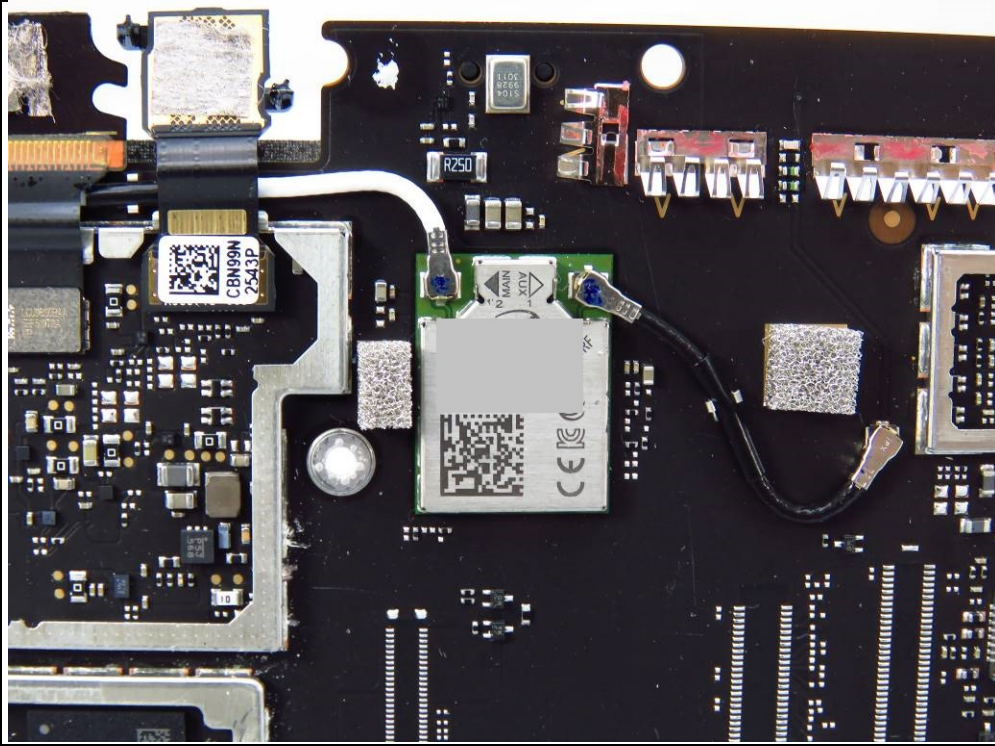

Model 1899

Display removed

Modular Tx - WiFi Main Antenna

Modular Tx - WiFi Aux Antenna

Isolation Element

EUT Accessory Antenna

WiFi/BT Module (Model 1957)

EUT  
Accessory  
Radio  
Module

Motherboard with shield cans removed

Motherboard with radio shield cans intact