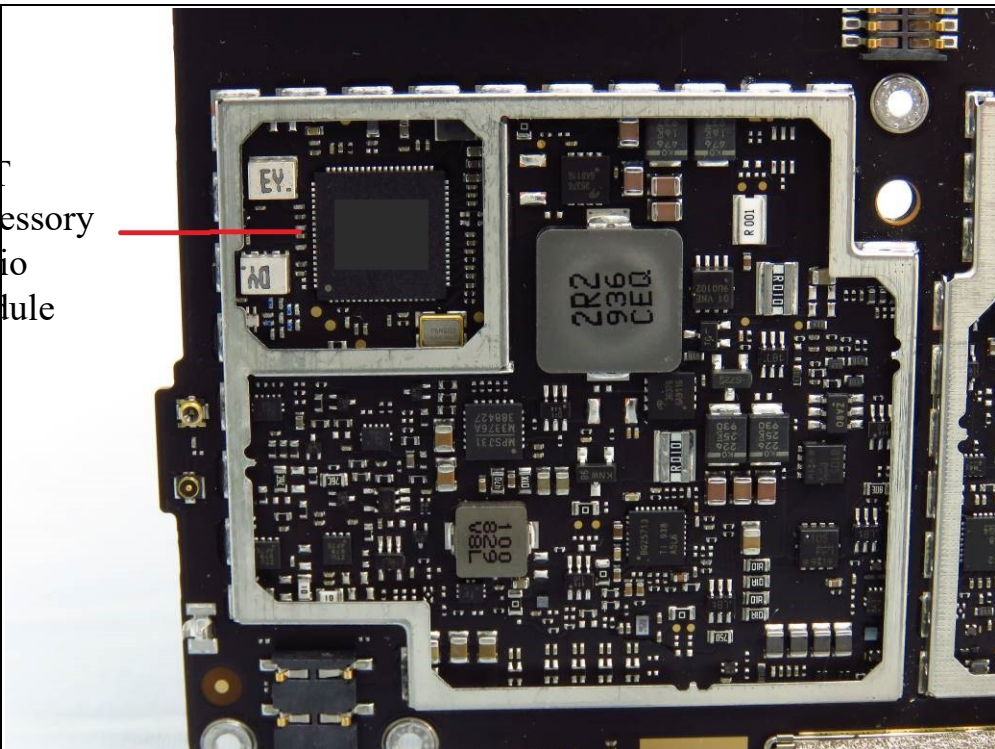

Model 1899

Display removed

Modular Tx - WiFi Main Antenna

Modular Tx - WiFi Aux Antenna

Isolation Element

EUT Accessory Antenna

WiFi/BT Module (Model 1957)

EUT  
Accessory  
Radio  
Module

Motherboard with shield cans removed

Motherboard with radio shield cans intact