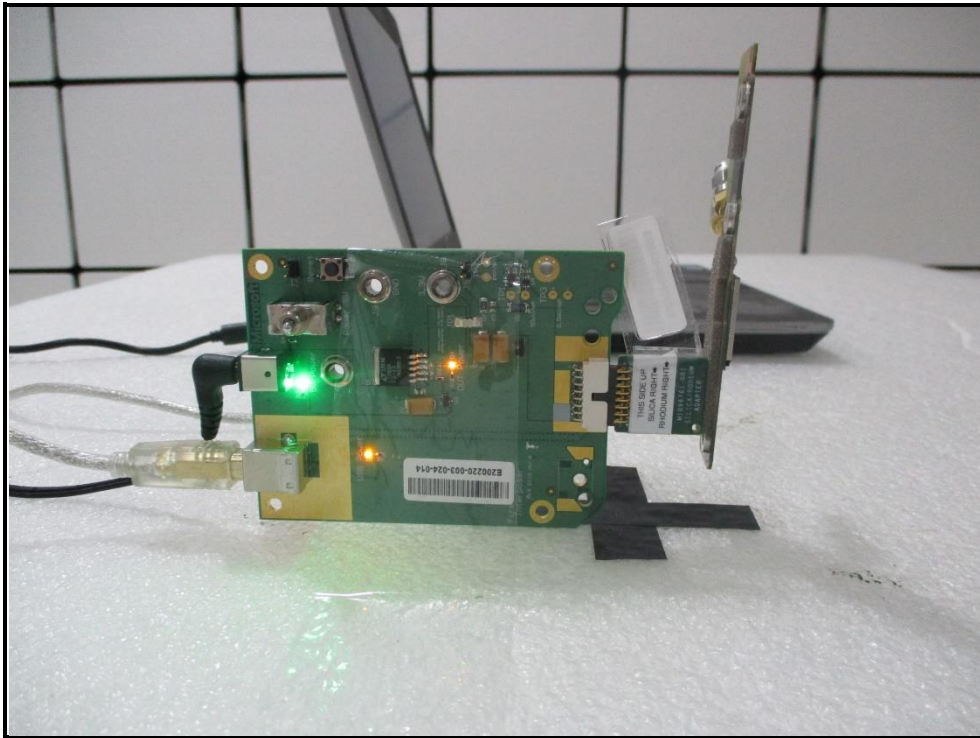

## PHOTOGRAPHS OF THE TEST CONFIGURATION

### AC POWER CONDUCTED EMISSION TEST

## RADIATED EMISSION TEST (Below 1GHz)

Frequency Range: 9kHz - 30MHz

Frequency Range: 30MHz – 1GHz