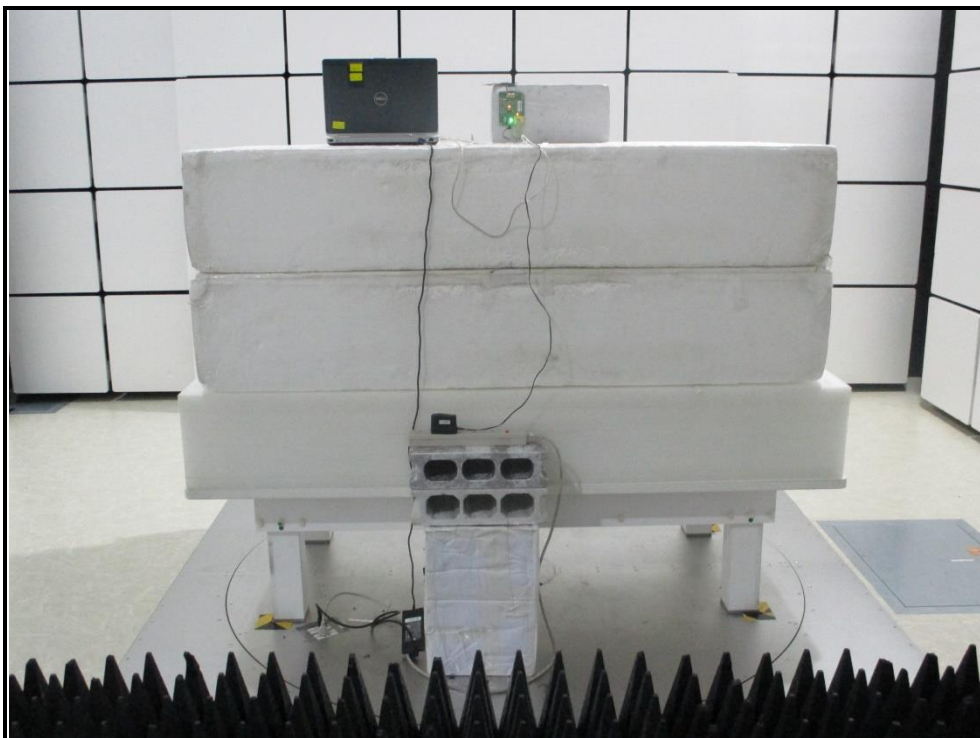

RADIATED EMISSION TEST (Above 1GHz)