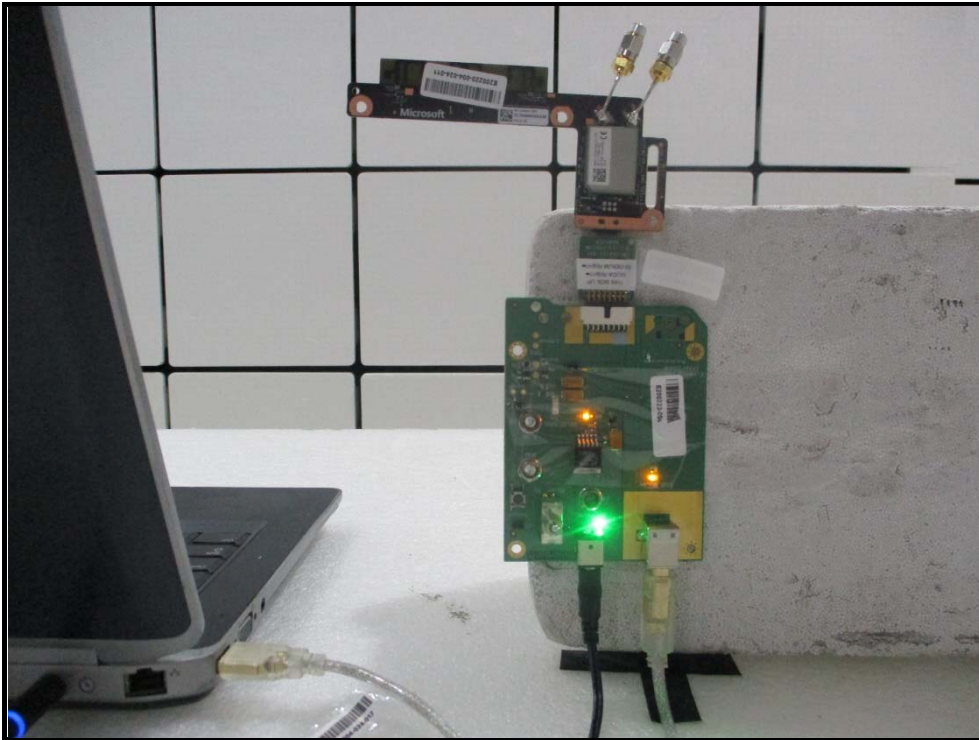

PHOTOGRAPHS OF THE TEST CONFIGURATION

AC POWER CONDUCTED EMISSION TEST

RADIATED EMISSION TEST (9kHz - 1GHz)

Frequency Range: 9kHz - 30MHz

Frequency Range: 30MHz – 1GHz

RADIATED EMISSION TEST (1GHz – 40GHz)

Frequency Range: 1GHz – 18GHz

Frequency Range: 18GHz – 40GHz

CONDUCTED EMISSION TEST (Chain 0)

CONDUCTED EMISSION TEST (Chain 1)