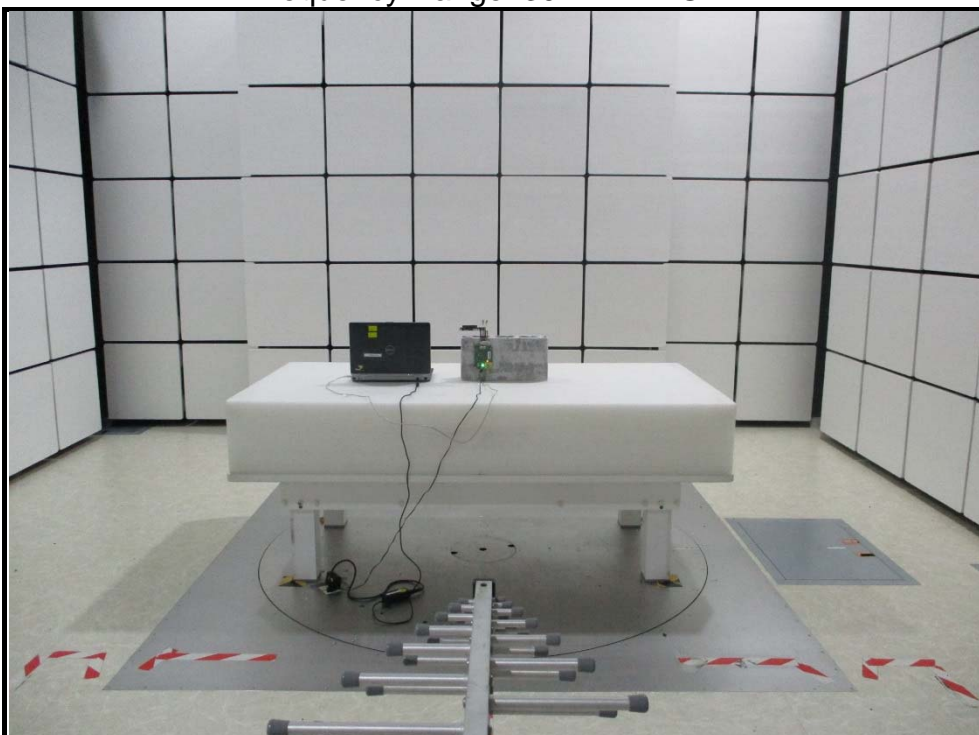

PHOTOGRAPHS OF THE TEST CONFIGURATION

AC POWER CONDUCTED EMISSION TEST

RADIATED EMISSION TEST (9kHz - 1GHz)

Frequency Range: 9kHz - 30MHz

Frequency Range: 30MHz – 1GHz

RADIATED EMISSION TEST (1GHz – 40GHz)