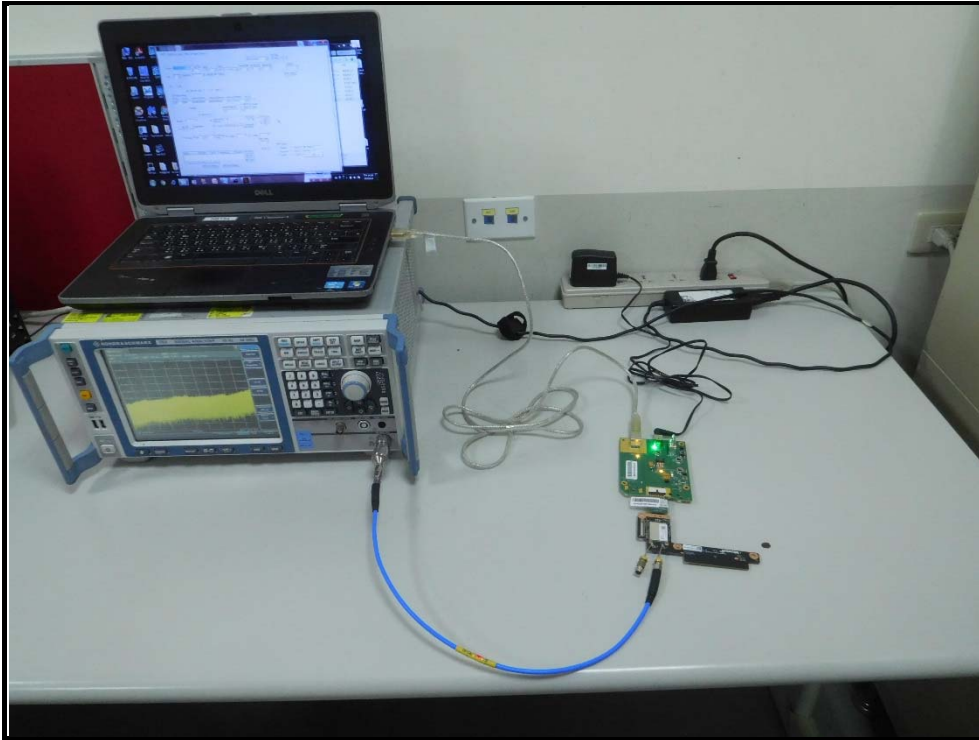

PHOTOGRAPHS OF THE TEST CONFIGURATION

AC POWER CONDUCTED EMISSION TEST

RADIATED EMISSION TEST (9kHz - 1GHz)

Frequency Range: 9kHz - 30MHz

Frequency Range: 30MHz – 1GHz

RADIATED EMISSION TEST (1GHz – 40GHz)

Frequency Range: 1GHz – 18GHz

Frequency Range: 18GHz – 40GHz

CONDUCTED EMISSION TEST (Chain 0)

CONDUCTED EMISSION TEST (Chain 1)