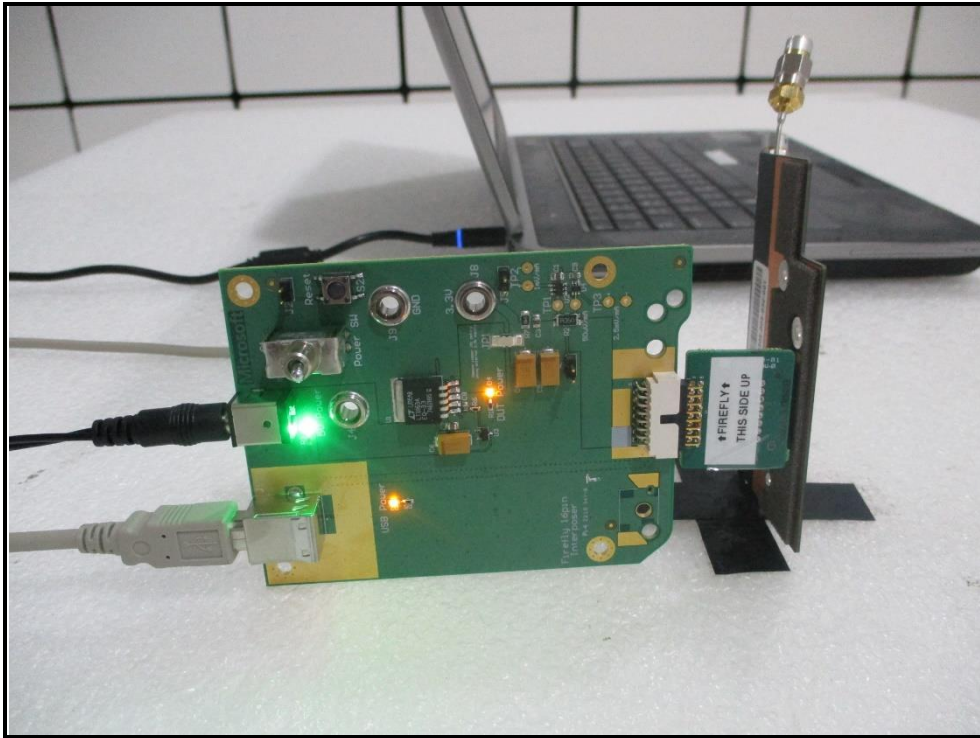

## PHOTOGRAPHS OF THE TEST CONFIGURATION

### AC POWER CONDUCTED EMISSION TEST

## RADIATED EMISSION TEST (Below 1GHz)

Frequency Range: 9kHz - 30MHz

Frequency Range: 30MHz - 1GHz