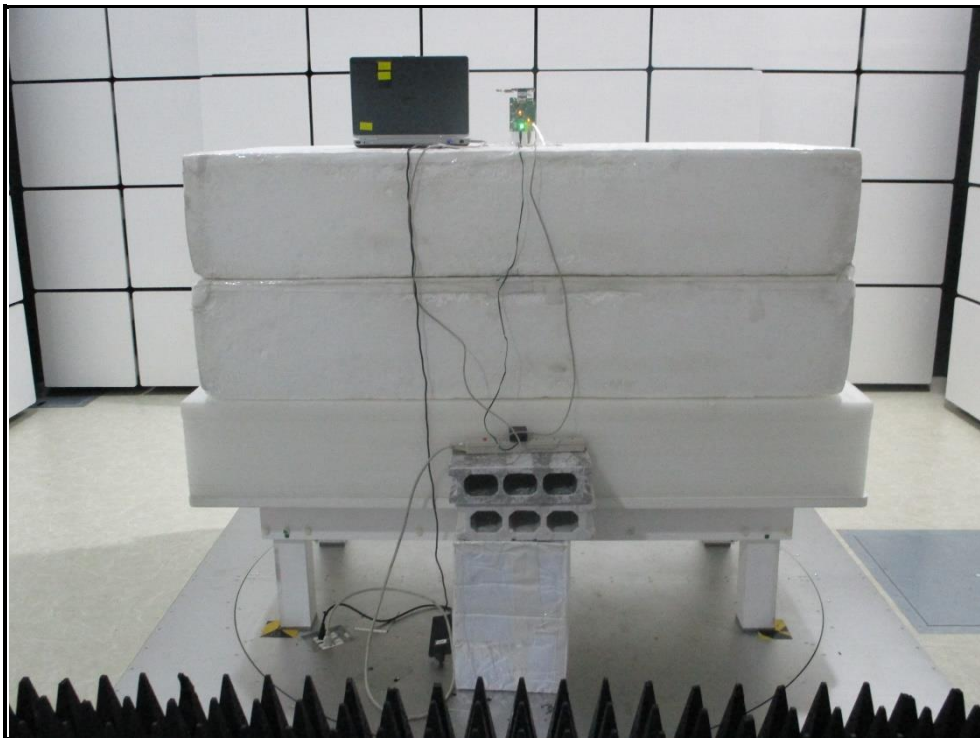

RADIATED EMISSION TEST (2.4GHz, Above 1GHz)