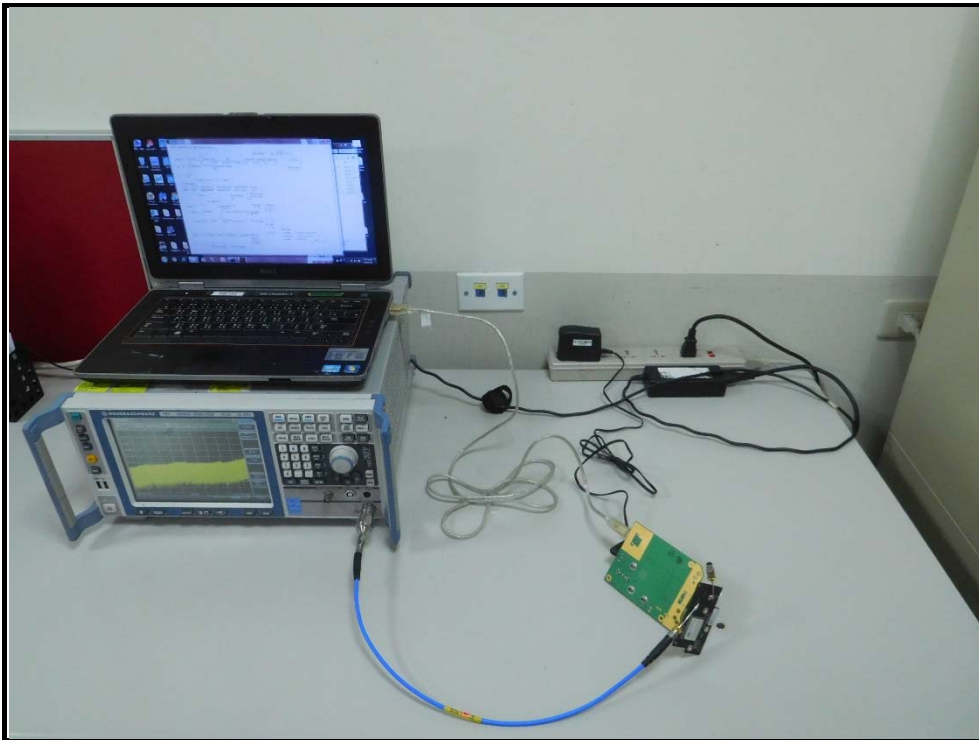

PHOTOGRAPHS OF THE TEST CONFIGURATION

AC POWER CONDUCTED EMISSION TEST

RADIATED EMISSION TEST (9kHz - 1GHz)

Frequency Range: 9kHz - 30MHz

Frequency Range: 30MHz – 1GHz

RADIATED EMISSION TEST (1GHz – 40GHz)

Frequency Range: 1GHz – 18GHz

Frequency Range: 18GHz – 40GHz

CONDUCTED EMISSION TEST (Chain 0)

CONDUCTED EMISSION TEST (Chain 1)