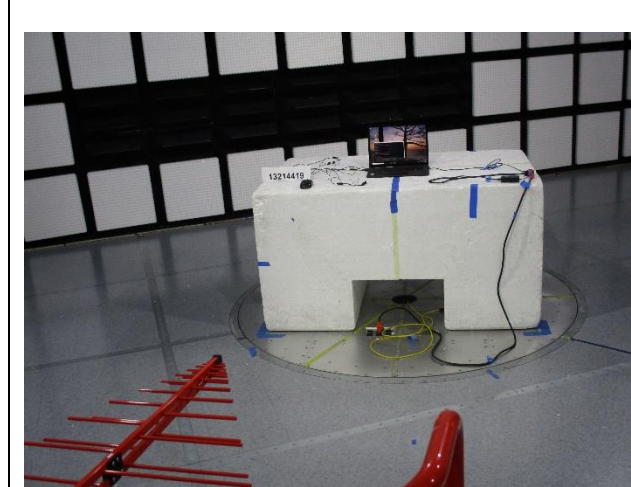

### CONDUCTED SETUP

**RADIATED RF MEASUREMENT SETUP**

**BELOW 30MHz (FRONT)**

**BELOW 30MHz (BACK)**

**BELOW 1GHz (FRONT)**

**BELOW 1GHz (BACK)**

**ABOVE 1GHz (FRONT)**

**ABOVE 1GHz (BACK)**