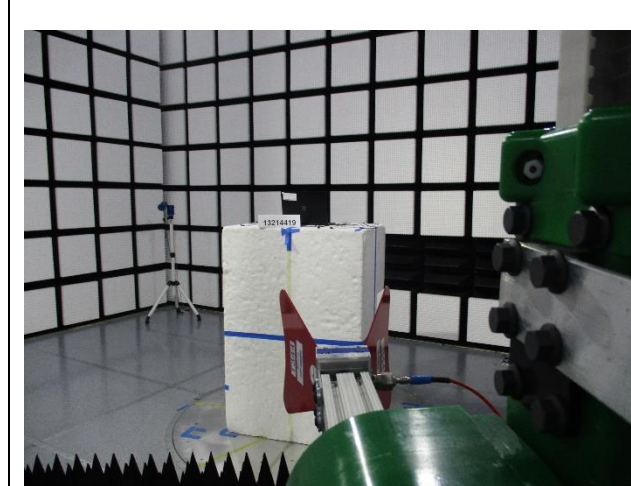

### CONDUCTED SETUP

**RADIATED RF MEASUREMENT SETUP**

**BELOW 30MHz (FRONT)**

**BELOW 30MHz (BACK)**

**BELOW 1GHz (FRONT)**

**BELOW 1GHz (BACK)**

**ABOVE 1GHz (FRONT)**

**ABOVE 1GHz (BACK)**