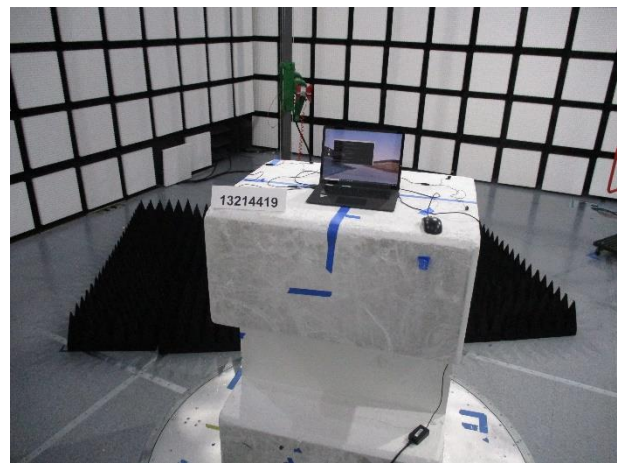

### CONDUCTED SETUP

**RADIATED RF MEASUREMENT SETUP**

**BELOW 30MHz (FRONT)**

**BELOW 30MHz (BACK)**

**BELOW 1GHz (FRONT)**

**BELOW 1GHz (BACK)**

**ABOVE 1GHz (FRONT)**

**ABOVE 1GHz (BACK)**