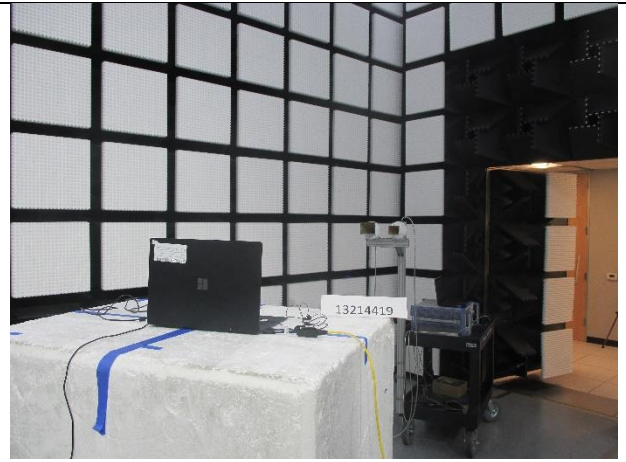

ABOVE 18GHz (BACK)

END OF TEST REPORT