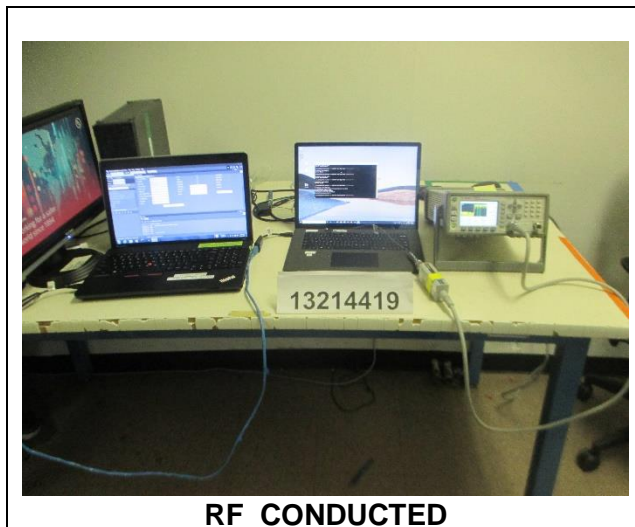

## 11. SETUP PHOTOS

### CONDUCTED SETUP

**RADIATED RF MEASUREMENT SETUP**

**BELOW 30MHz (FRONT)**

**BELOW 30MHz (BACK)**

**BELOW 1GHz (FRONT)**

**BELOW 1GHz (BACK)**

**ABOVE 1GHz (FRONT)**

**ABOVE 1GHz (BACK)**