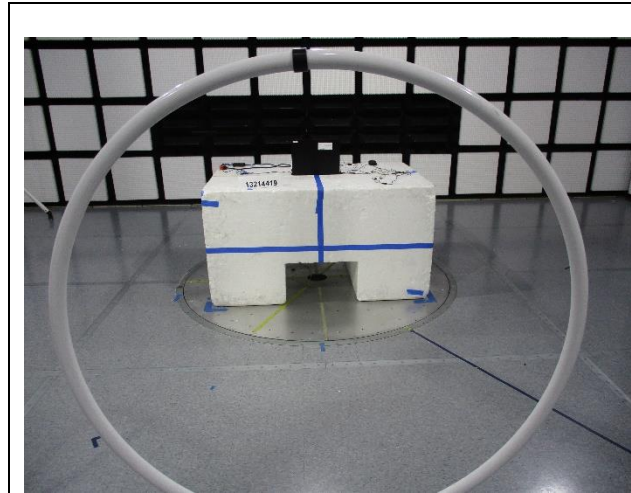

### CONDUCTED SETUP

**RADIATED RF MEASUREMENT SETUP**

**BELOW 30MHz (FRONT)**

**BELOW 30MHz (BACK)**

**BELOW 1GHz (FRONT)**

**BELOW 1GHz (BACK)**

**ABOVE 1GHz (FRONT)**

**ABOVE 1GHz (BACK)**