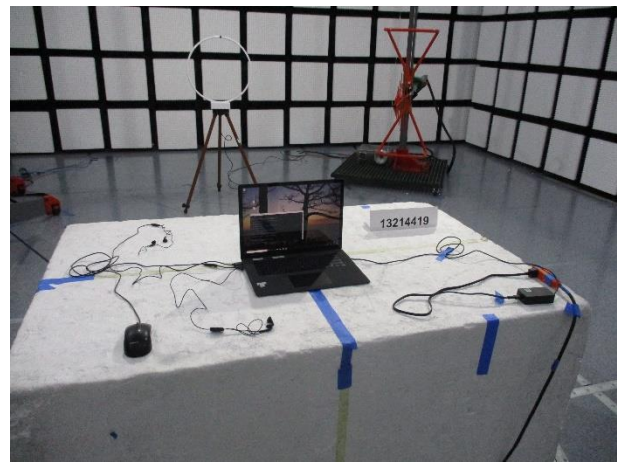

## 11. SETUP PHOTOS

### CONDUCTED SETUP

**RADIATED RF MEASUREMENT SETUP**

**BELOW 30MHz (FRONT)**

**BELOW 30MHz (BACK)**

**BELOW 1GHz (FRONT)**

**BELOW 1GHz (BACK)**

**ABOVE 1GHz (FRONT)**

**ABOVE 1GHz (BACK)**