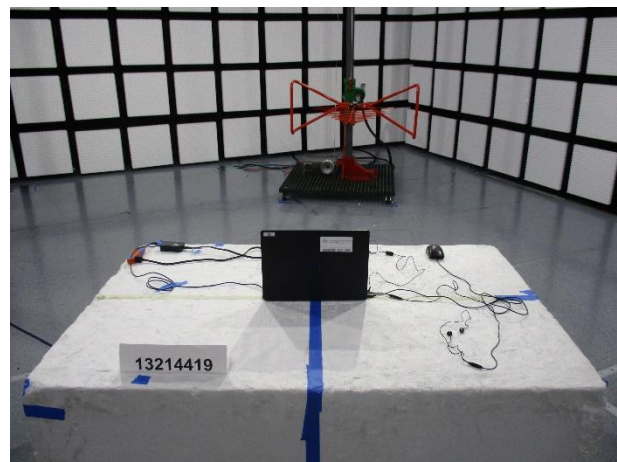

### CONDUCTED SETUP

**RADIATED RF MEASUREMENT SETUP**

**BELOW 30MHz (FRONT)**

**BELOW 30MHz (BACK)**

**BELOW 1GHz (FRONT)**

**BELOW 1GHz (BACK)**

**ABOVE 1GHz (FRONT)**

**ABOVE 1GHz (BACK)**