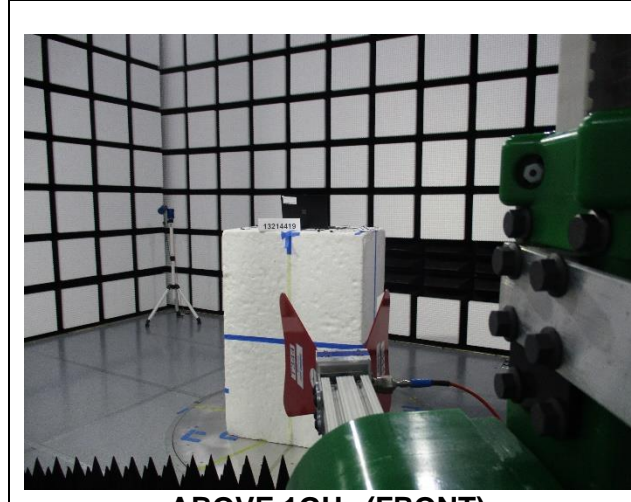

10. SETUP PHOTOS

RADIATED RF MEASUREMENT SETUP

BELOW 30MHz (FRONT)

BELOW 30MHz (BACK)

BELOW 1GHz (FRONT)

BELOW 1GHz (BACK)

ABOVE 1GHz (FRONT)

ABOVE 1GHz (BACK)