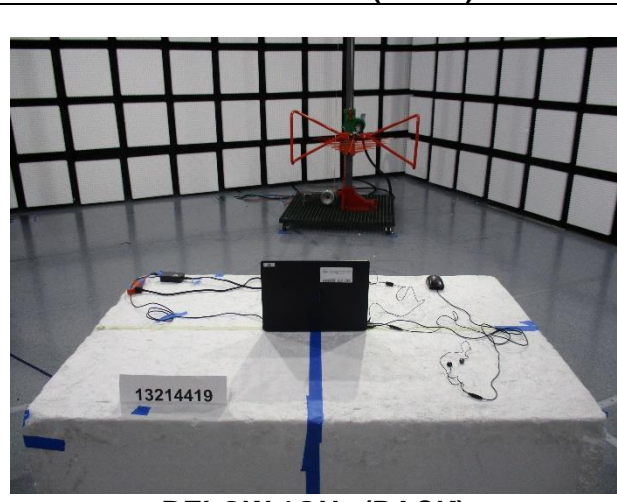

10. SETUP PHOTOS

RADIATED RF MEASUREMENT SETUP

BELOW 30MHz (FRONT)

BELOW 30MHz (BACK)

BELOW 1GHz (FRONT)

BELOW 1GHz (BACK)

ABOVE 1GHz (FRONT)

ABOVE 1GHz (BACK)

ABOVE 18GHz (FRONT)

ABOVE 18GHz (BACK)

END OF TEST REPORT