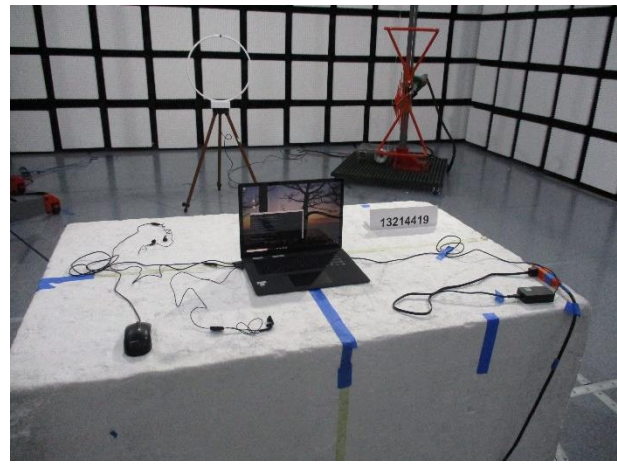

10. SETUP PHOTOS

RADIATED RF MEASUREMENT SETUP

BELOW 30MHz (FRONT)

BELOW 30MHz (BACK)

BELOW 1GHz (FRONT)

BELOW 1GHz (BACK)

ABOVE 1GHz (FRONT)

ABOVE 1GHz (BACK)

ABOVE 18GHz (FRONT)

ABOVE 18GHz (BACK)

END OF TEST REPORT