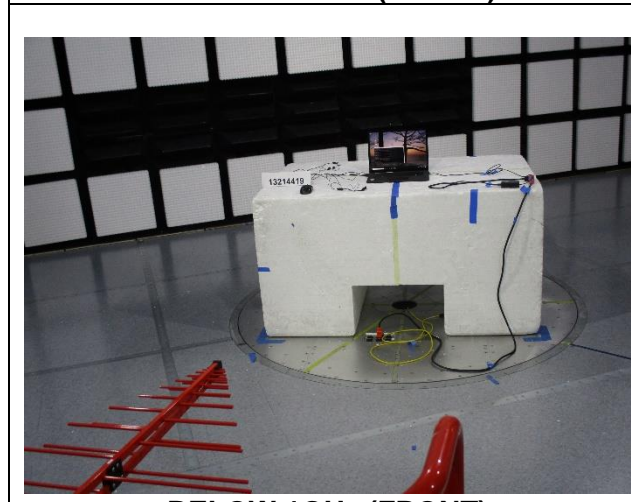

10. SETUP PHOTOS

RADIATED RF MEASUREMENT SETUP

BELOW 30MHz (FRONT)

BELOW 30MHz (BACK)

BELOW 1GHz (FRONT)

BELOW 1GHz (BACK)

ABOVE 1GHz (FRONT)

ABOVE 1GHz (BACK)

ABOVE 18GHz (FRONT)

ABOVE 18GHz (BACK)

END OF TEST REPORT