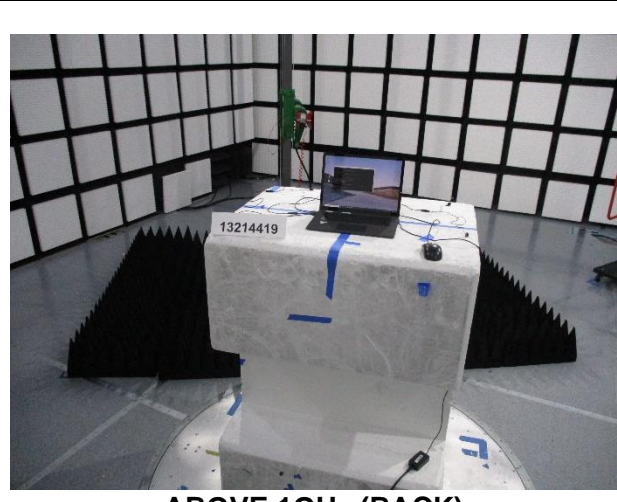

10. SETUP PHOTOS

RADIATED RF MEASUREMENT SETUP

BELOW 30MHz (FRONT)

BELOW 30MHz (BACK)

BELOW 1GHz (FRONT)

BELOW 1GHz (BACK)

ABOVE 1GHz (FRONT)

ABOVE 1GHz (BACK)

ABOVE 18GHz (FRONT)

ABOVE 18GHz (BACK)

END OF TEST REPORT