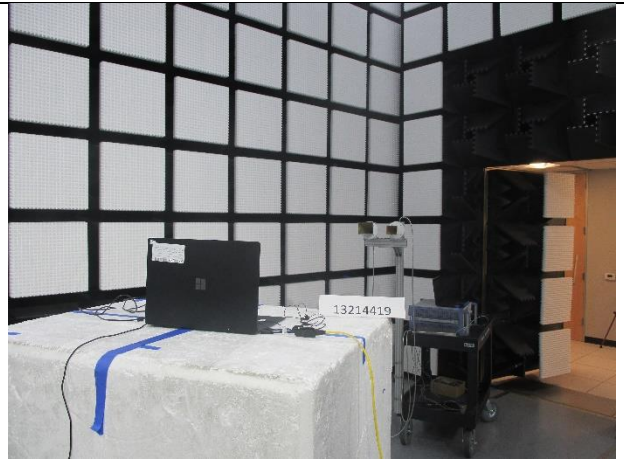

ABOVE 18GHz (BACK)

END OF TEST REPORT