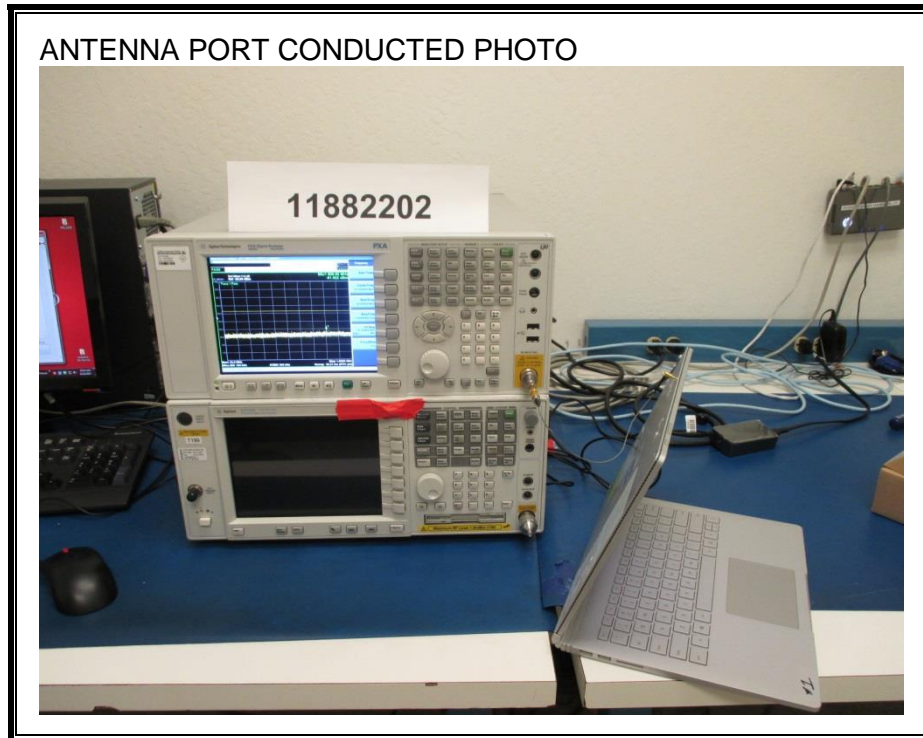

13. SETUP PHOTOS

ANTENNA PORT CONDUCTED RF MEASUREMENT SETUP

RADIATED RF MEASUREMENT SETUP (BELOW 1 GHz)

RADIATED RF MEASUREMENT SETUP (ABOVE 1 GHz)

POWERLINE CONDUCTED EMISSIONS MEASUREMENT SETUP

ORIENTATIONS

DYNAMIC FREQUENCY SELECTION MEASUREMENT SETUP

END OF REPORT