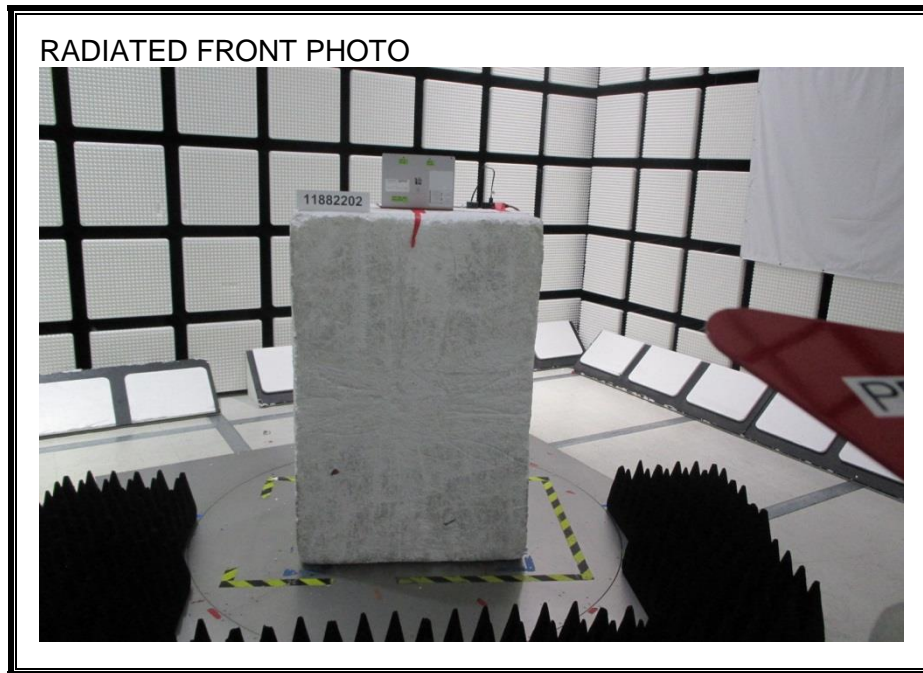

13. SETUP PHOTOS

ANTENNA PORT CONDUCTED RF MEASUREMENT SETUP

RADIATED RF MEASUREMENT SETUP (BELOW 1 GHz)

RADIATED RF MEASUREMENT SETUP (ABOVE 1 GHz)

POWERLINE CONDUCTED EMISSIONS MEASUREMENT SETUP

ORIENTATIONS