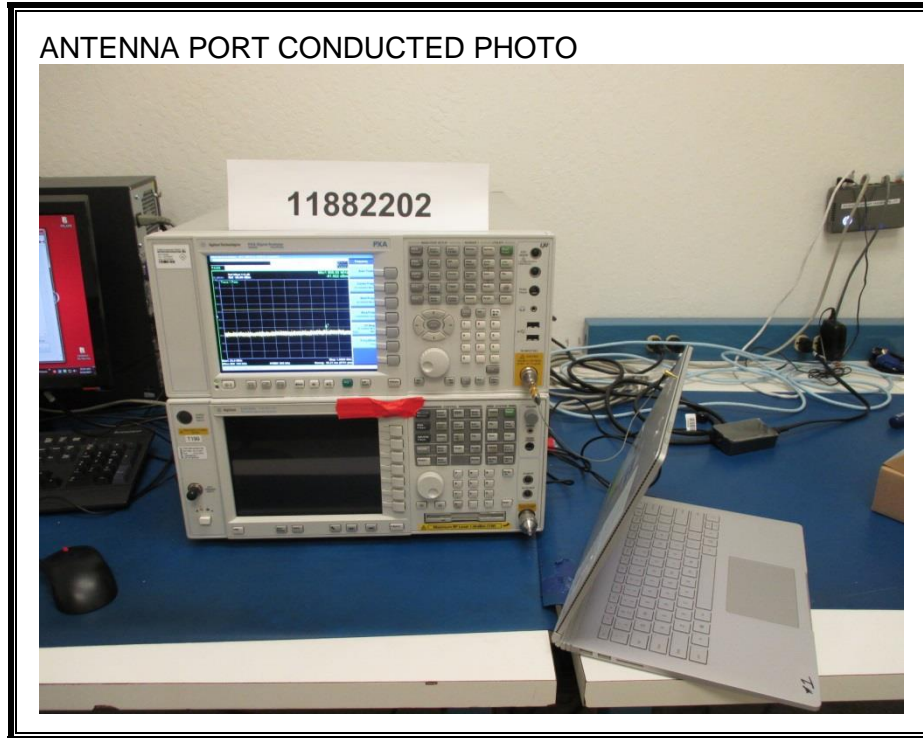

11. SETUP PHOTOS

ANTENNA PORT CONDUCTED RF MEASUREMENT SETUP

RADIATED RF MEASUREMENT SETUP (BELOW 1 GHz)

RADIATED RF MEASUREMENT SETUP (ABOVE 1 GHz)

RADIATED RF MEASUREMENT SETUP FOR PORTABLE CONFIGURATION

AC LINE CONDUCTED EMISSIONS MEASUREMENT SETUP

END OF REPORT