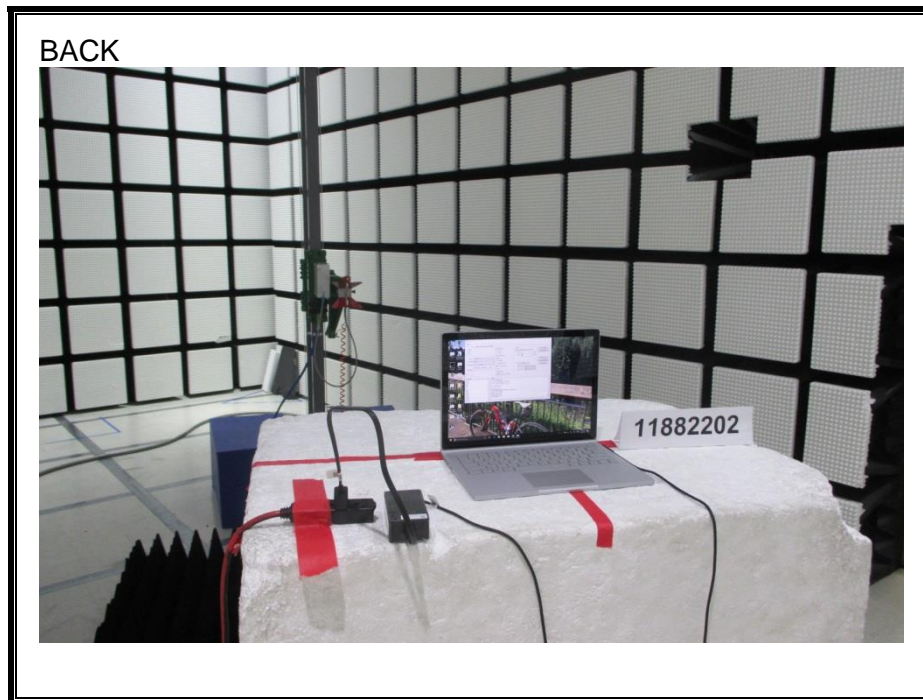

11. SETUP PHOTOS

ANTENNA PORT CONDUCTED RF MEASUREMENT SETUP

RADIATED RF MEASUREMENT SETUP (BELOW 1 GHz)

RADIATED RF MEASUREMENT SETUP (ABOVE 1 GHz)

RADIATED RF MEASUREMENT SETUP FOR PORTABLE CONFIGURATION

AC LINE CONDUCTED EMISSIONS MEASUREMENT SETUP

END OF REPORT