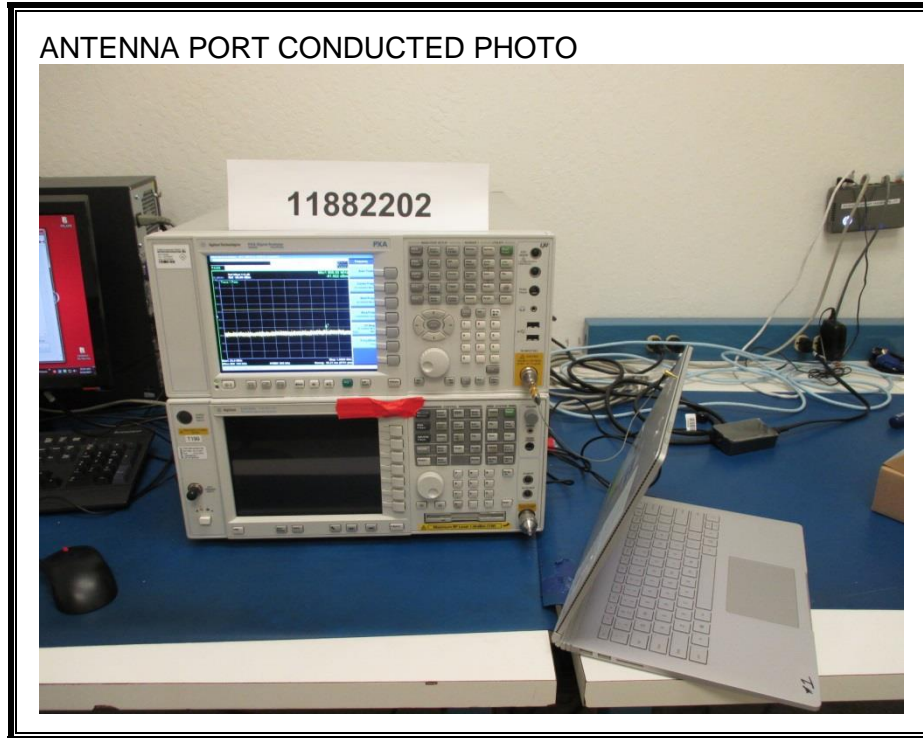

12. SETUP PHOTOS

ANTENNA PORT CONDUCTED RF MEASUREMENT SETUP

RADIATED RF MEASUREMENT SETUP (BELOW 1 GHz)

RADIATED RF MEASUREMENT SETUP (ABOVE 1 GHz)

RADIATED RF MEASUREMENT SETUP FOR PORTABLE CONFIGURATION

AC LINE CONDUCTED EMISSIONS MEASUREMENT SETUP

END OF REPORT