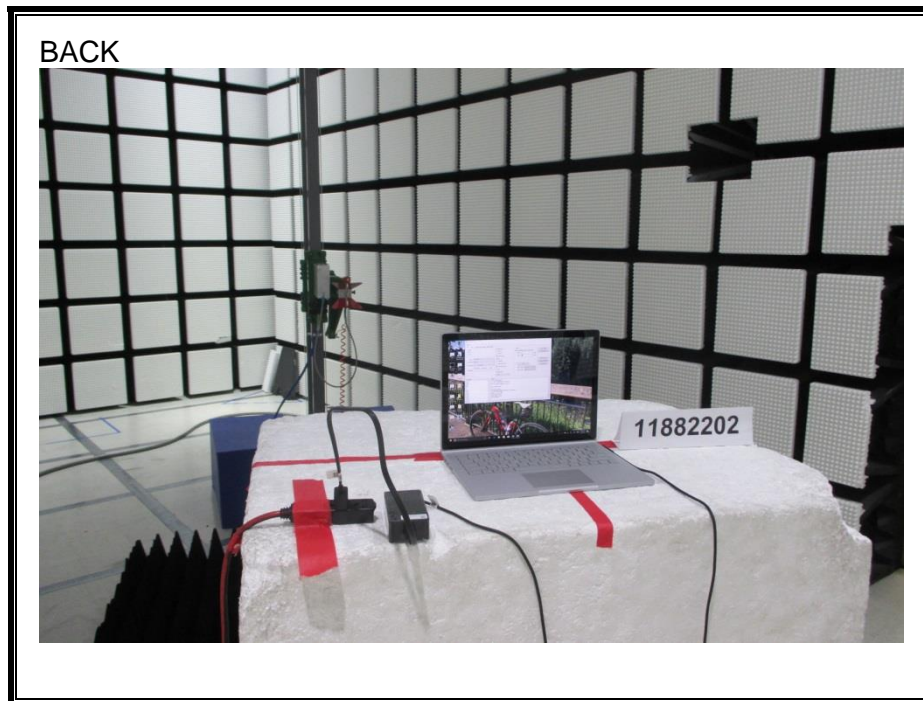

12. SETUP PHOTOS

ANTENNA PORT CONDUCTED RF MEASUREMENT SETUP

RADIATED RF MEASUREMENT SETUP (BELOW 1 GHz)

RADIATED RF MEASUREMENT SETUP (ABOVE 1 GHz)

RADIATED RF MEASUREMENT SETUP FOR PORTABLE CONFIGURATION

AC LINE CONDUCTED EMISSIONS MEASUREMENT SETUP

END OF REPORT