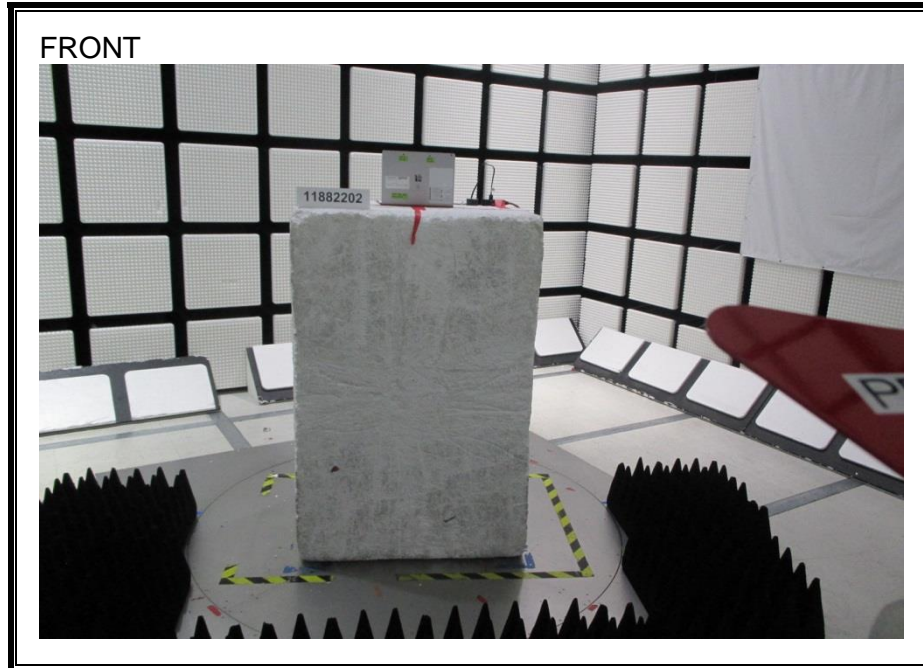

10. SETUP PHOTOS

ANTENNA PORT CONDUCTED RF MEASUREMENT SETUP

RADIATED RF MEASUREMENT SETUP (BELOW 1 GHz)

RADIATED RF MEASUREMENT SETUP (ABOVE 1 GHz)

RADIATED RF MEASUREMENT SETUP FOR PORTABLE CONFIGURATION

AC LINE CONDUCTED EMISSIONS MEASUREMENT SETUP

END OF REPORT