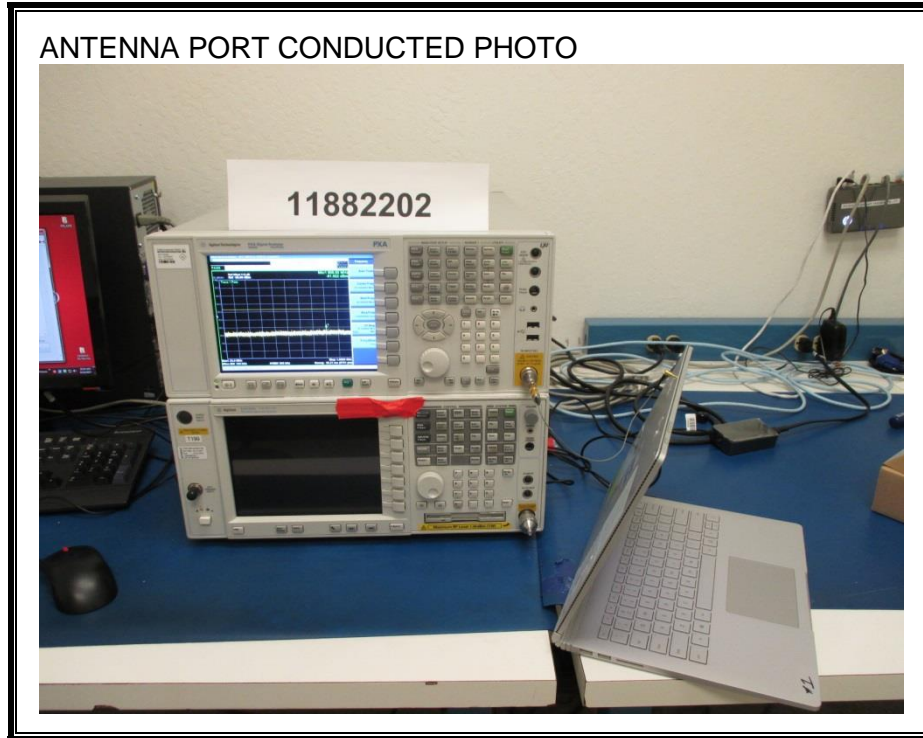

10. SETUP PHOTOS

ANTENNA PORT CONDUCTED RF MEASUREMENT SETUP

RADIATED RF MEASUREMENT SETUP (BELOW 1 GHz)

RADIATED RF MEASUREMENT SETUP (ABOVE 1 GHz)

RADIATED RF MEASUREMENT SETUP FOR PORTABLE CONFIGURATION

AC LINE CONDUCTED EMISSIONS MEASUREMENT SETUP

END OF REPORT