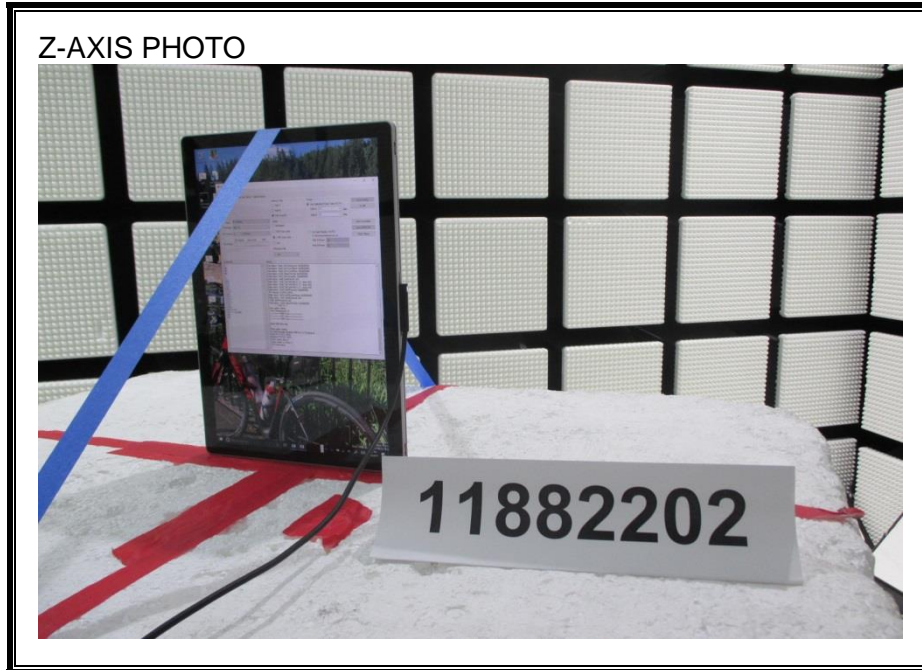

10. SETUP PHOTOS

ANTENNA PORT CONDUCTED RF MEASUREMENT SETUP

RADIATED RF MEASUREMENT SETUP (BELOW 1 GHz)

RADIATED RF MEASUREMENT SETUP (ABOVE 1 GHz)

RADIATED RF MEASUREMENT SETUP FOR PORTABLE CONFIGURATION

AC LINE CONDUCTED EMISSIONS MEASUREMENT SETUP

END OF REPORT