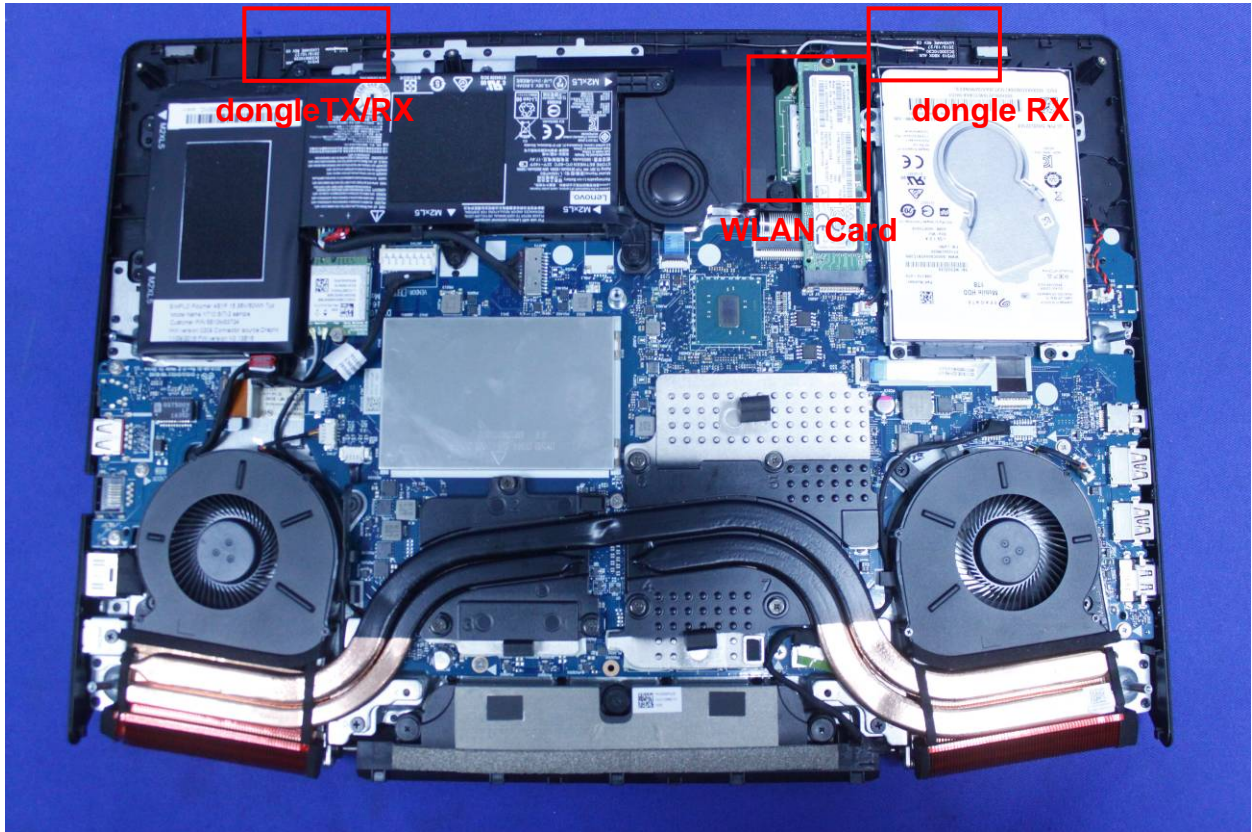

(1) EUT Photo (Keyboard Unit)

(2) EUT photo

(3) Antenna photo

DY510 XBOX MAIN  
DC3300IGD20 Rev:0A  
LX7930-15-000-C  
Amphenol 16-12-24

DY510 XBOX AUX  
DC3300IGD30 Rev:0A  
LX7931-15-000-C  
Amphenol 16-12-24