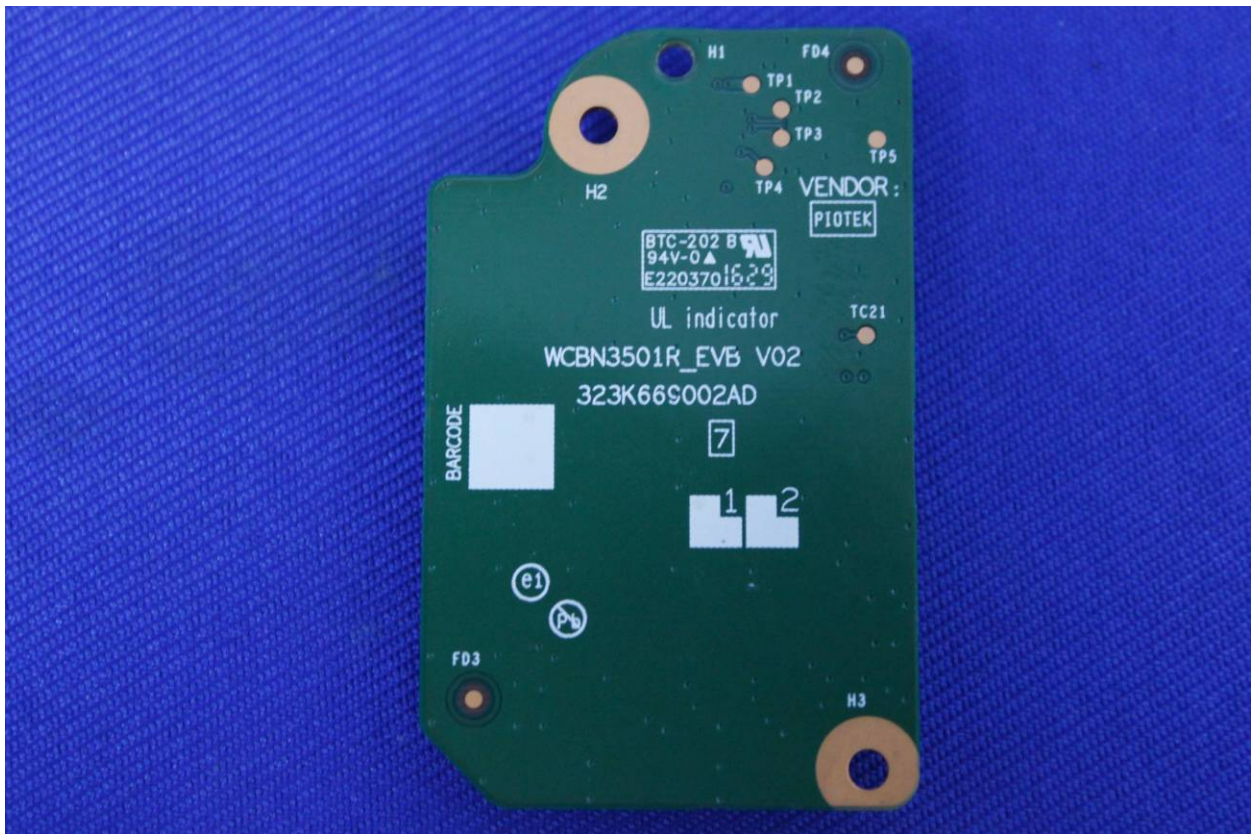

(1) EUT Photo (Keyboard Unit)

(2) EUT photo

(3) Antenna photo

DY510 XBOX MAIN  
DC3300IGD20 Rev:0A  
LX7930-15-000-C  
Amphenol 16-12-24

DY510 XBOX AUX  
DC3300IGD30 Rev:0A  
LX7931-15-000-C  
Amphenol 16-12-24