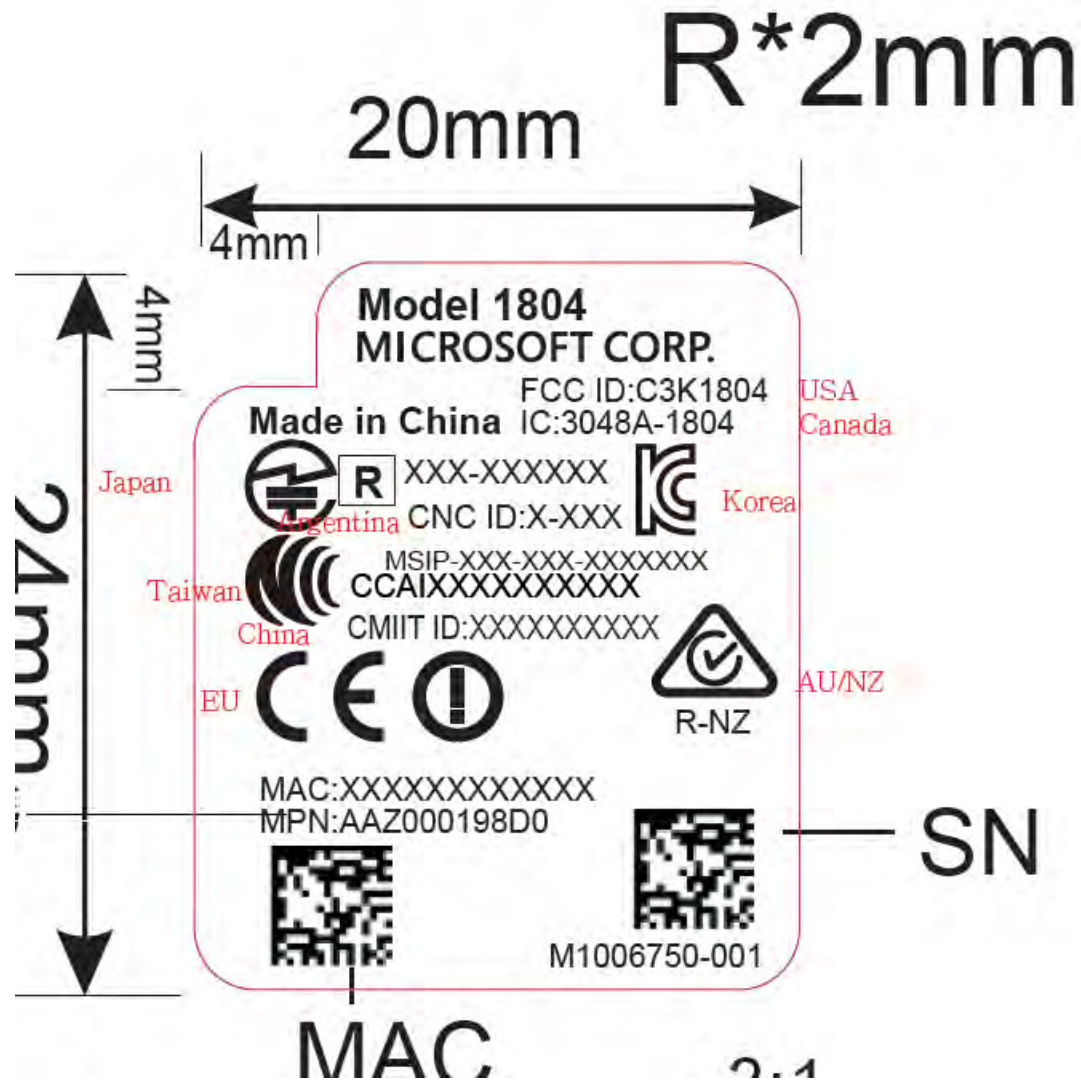

Material: 50#白色特多龙

Color of ground: White

Printing color: Black

Size: 20x 24 mm

Glue: ACRYLIC

<FRONT SIDE>