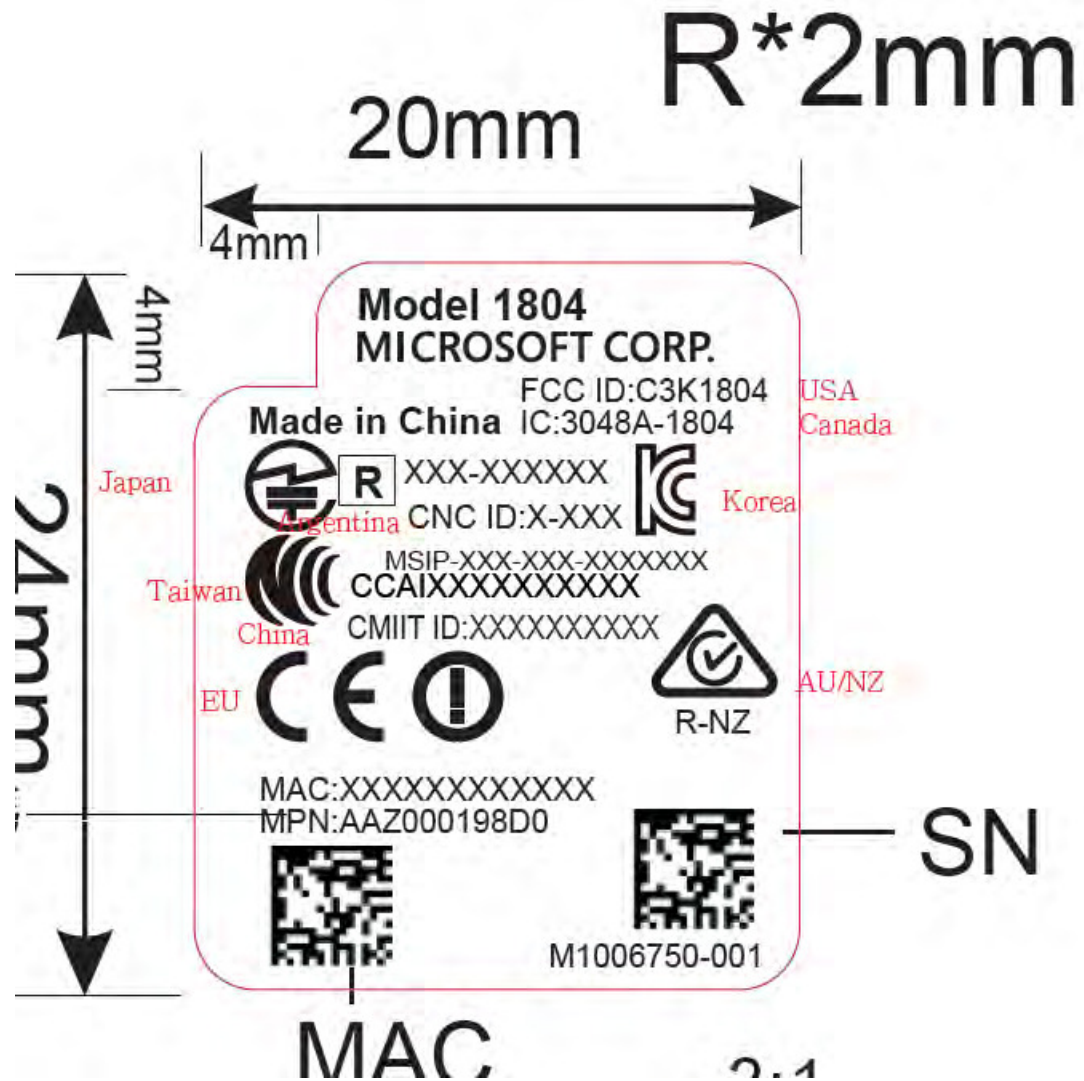

Material: 50#白色特多龙

Color of ground: White

Printing color: Black

Size: 20x 24 mm

Glue: ACRYLIC

<FRONT SIDE>