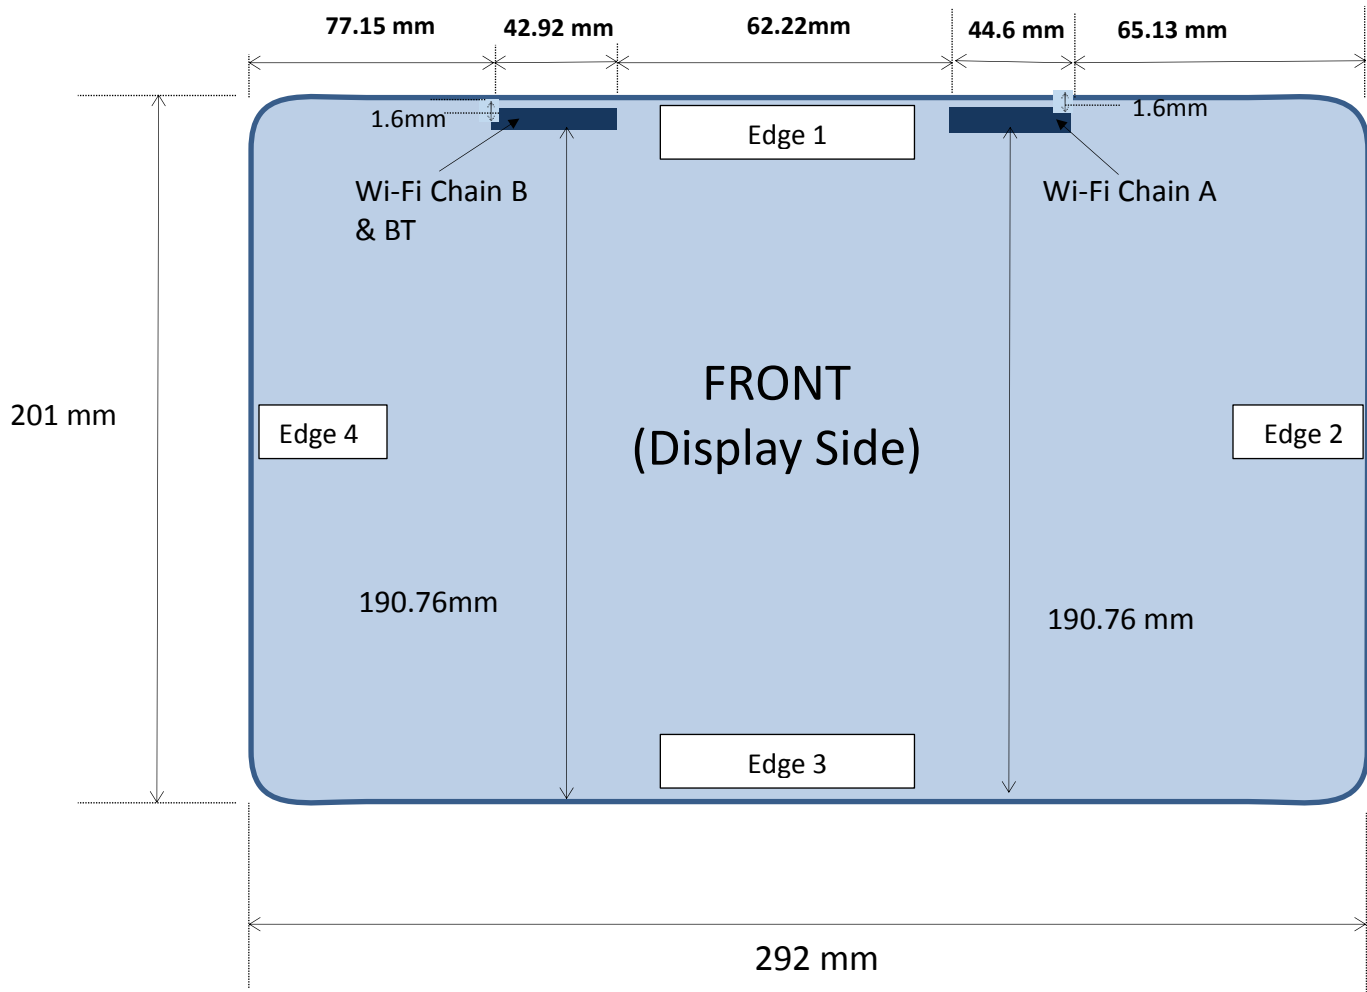

DUT and SAR Set-up Photos

Overall Dimensions

Front View of the DUT

Rear View of the DUT

Standalone Exposure Conditions

Rear

Edge 1 Slant

Accessory Exposure Conditions

Rear w/Keyboard

Edge 1 Slant w/Keyboard

Antenna Dimensions & Separation Distances

Top

Display
Side

Back