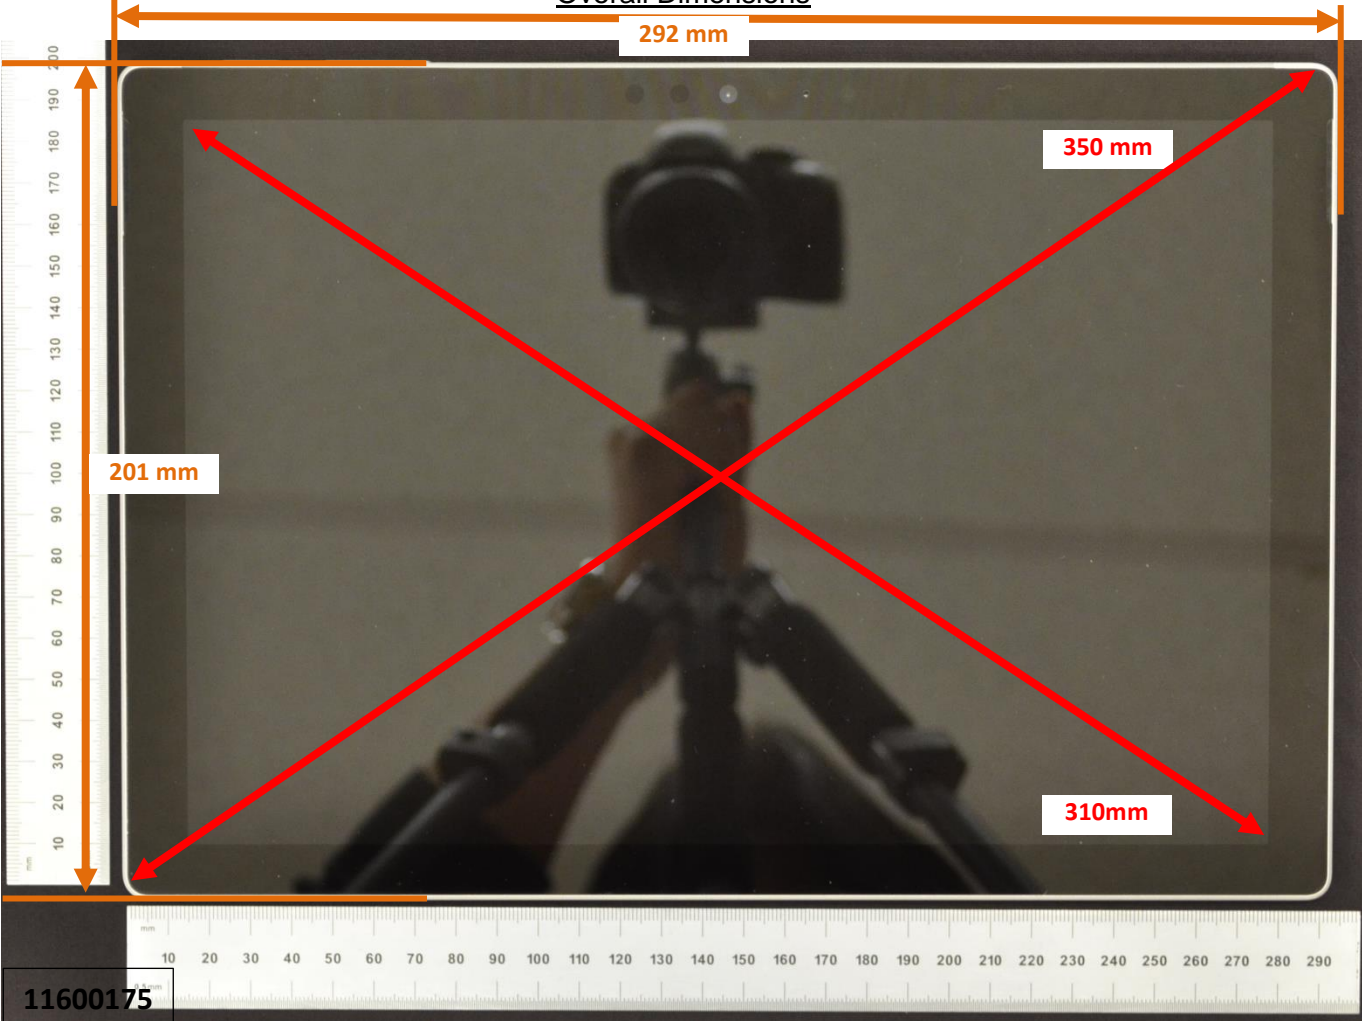

DUT and SAR Set-up Photos

Overall Dimensions

Front View of the DUT

Rear View of the DUT

Standalone Exposure Conditions

Rear

Edge 1 Slant

Accessory Exposure Conditions

Rear w/Keyboard

Edge 1 Slant w/Keyboard

Antenna Dimensions & Separation Distances

Top

Display
Side

Back