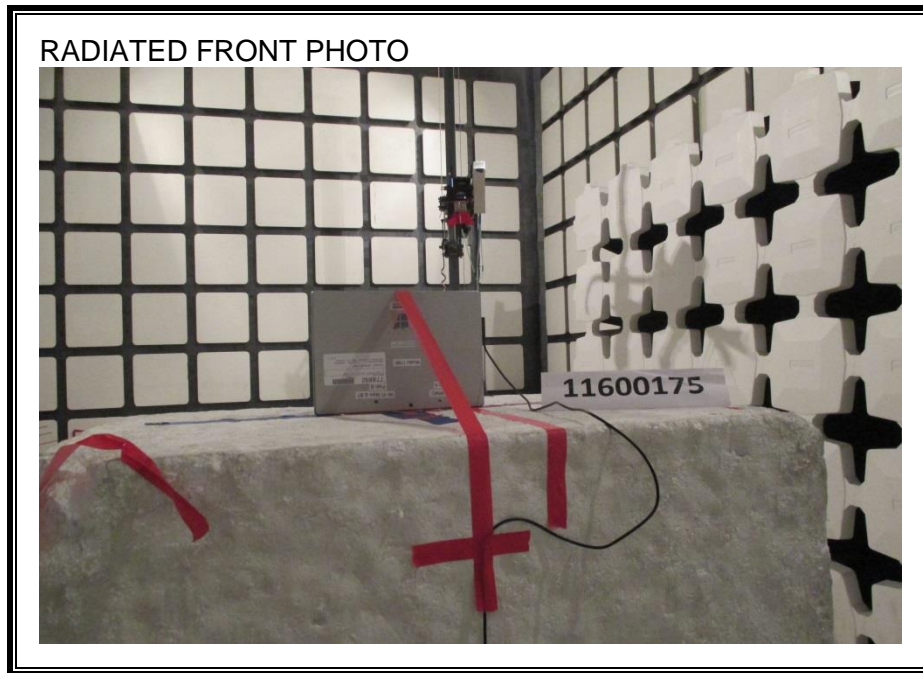

14. SETUP PHOTOS

ANTENNA PORT CONDUCTED RF MEASUREMENT SETUP

RADIATED RF MEASUREMENT SETUP (BELOW 1 GHz)

RADIATED RF MEASUREMENT SETUP (ABOVE 1 GHz)

POWERLINE CONDUCTED EMISSIONS MEASUREMENT SETUP

LINE CONDUCTED FRONT PHOTO

LINE CONDUCTED BACK PHOTO

ORIENTATIONS

DYNAMIC FREQUENCY SELECTION MEASUREMENT SETUP

END OF REPORT