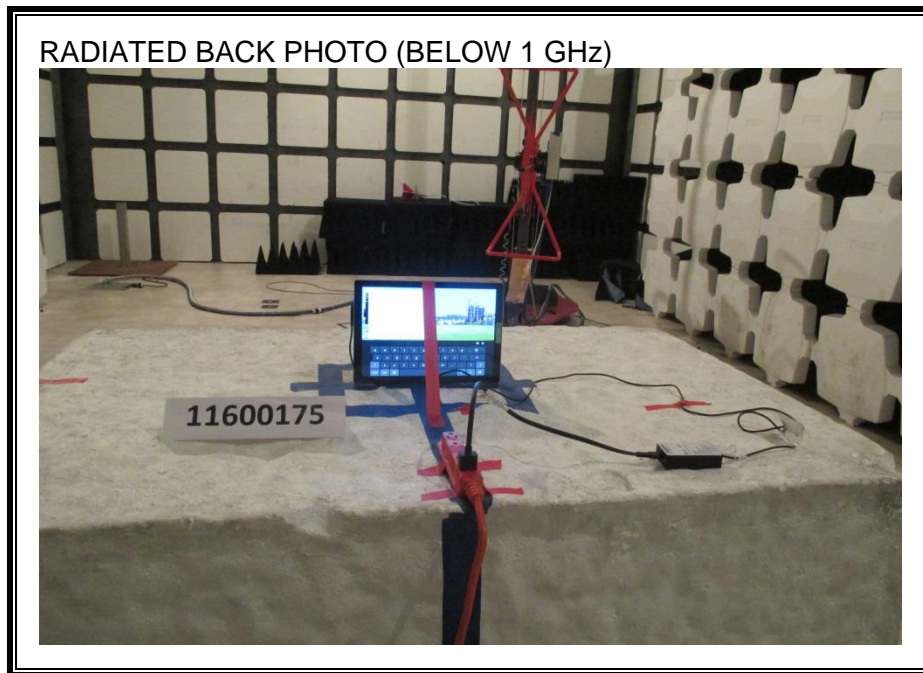

14. SETUP PHOTOS

ANTENNA PORT CONDUCTED RF MEASUREMENT SETUP

RADIATED RF MEASUREMENT SETUP (BELOW 1 GHz)

RADIATED RF MEASUREMENT SETUP (ABOVE 1 GHz)

POWERLINE CONDUCTED EMISSIONS MEASUREMENT SETUP

LINE CONDUCTED FRONT PHOTO

LINE CONDUCTED BACK PHOTO

ORIENTATIONS

DYNAMIC FREQUENCY SELECTION MEASUREMENT SETUP

END OF REPORT