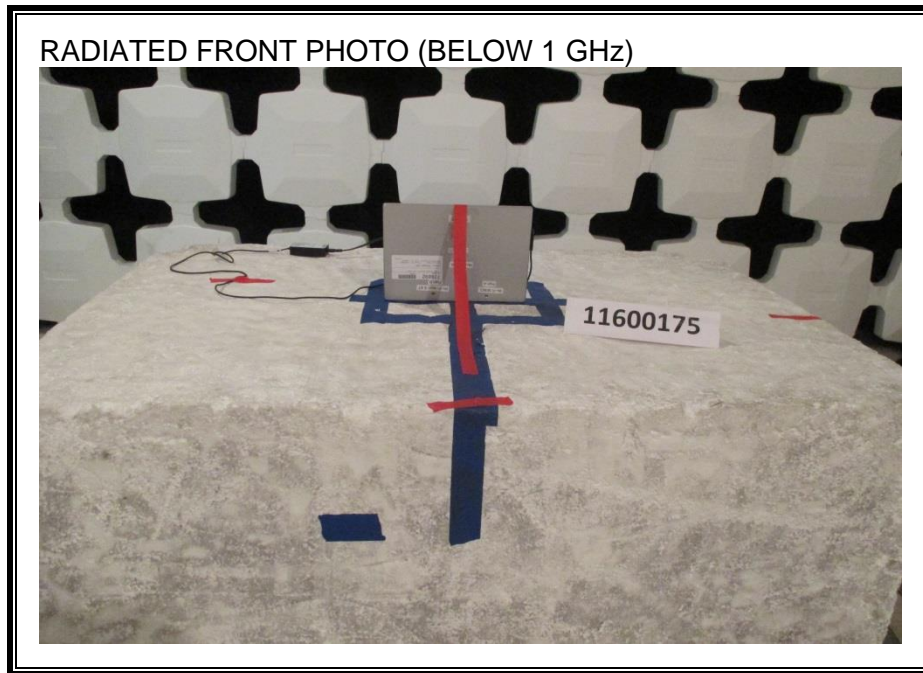

14. SETUP PHOTOS

ANTENNA PORT CONDUCTED RF MEASUREMENT SETUP

RADIATED RF MEASUREMENT SETUP (BELOW 1 GHz)

RADIATED RF MEASUREMENT SETUP (ABOVE 1 GHz)

POWERLINE CONDUCTED EMISSIONS MEASUREMENT SETUP

LINE CONDUCTED FRONT PHOTO

LINE CONDUCTED BACK PHOTO

ORIENTATIONS

DYNAMIC FREQUENCY SELECTION MEASUREMENT SETUP

END OF REPORT