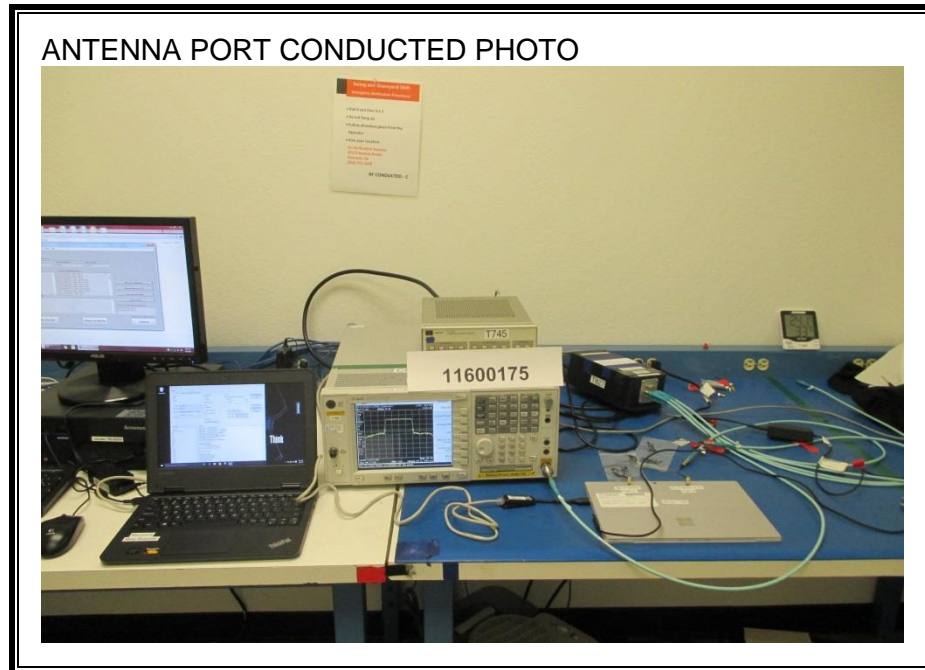

14. SETUP PHOTOS

ANTENNA PORT CONDUCTED RF MEASUREMENT SETUP

RADIATED RF MEASUREMENT SETUP (BELOW 1 GHz)

RADIATED RF MEASUREMENT SETUP (ABOVE 1 GHz)

POWERLINE CONDUCTED EMISSIONS MEASUREMENT SETUP

LINE CONDUCTED FRONT PHOTO

LINE CONDUCTED BACK PHOTO

ORIENTATIONS

DYNAMIC FREQUENCY SELECTION MEASUREMENT SETUP

END OF REPORT