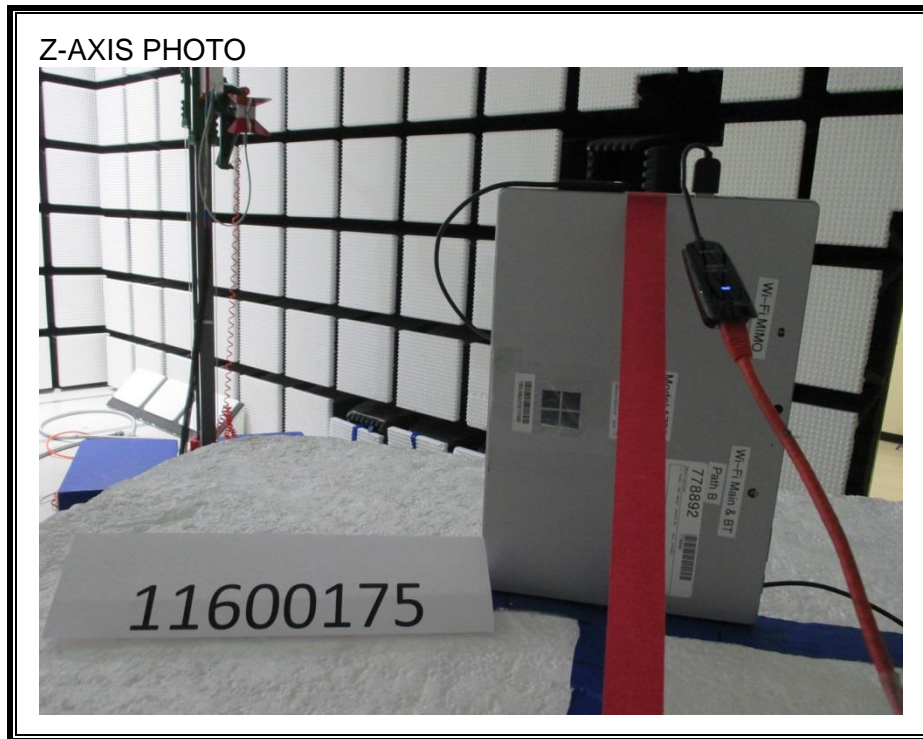

14. SETUP PHOTOS

ANTENNA PORT CONDUCTED RF MEASUREMENT SETUP

RADIATED RF MEASUREMENT SETUP (BELOW 1 GHz)

RADIATED RF MEASUREMENT SETUP (ABOVE 1 GHz)

POWERLINE CONDUCTED EMISSIONS MEASUREMENT SETUP

LINE CONDUCTED FRONT PHOTO

LINE CONDUCTED BACK PHOTO

ORIENTATIONS

DYNAMIC FREQUENCY SELECTION MEASUREMENT SETUP

END OF REPORT