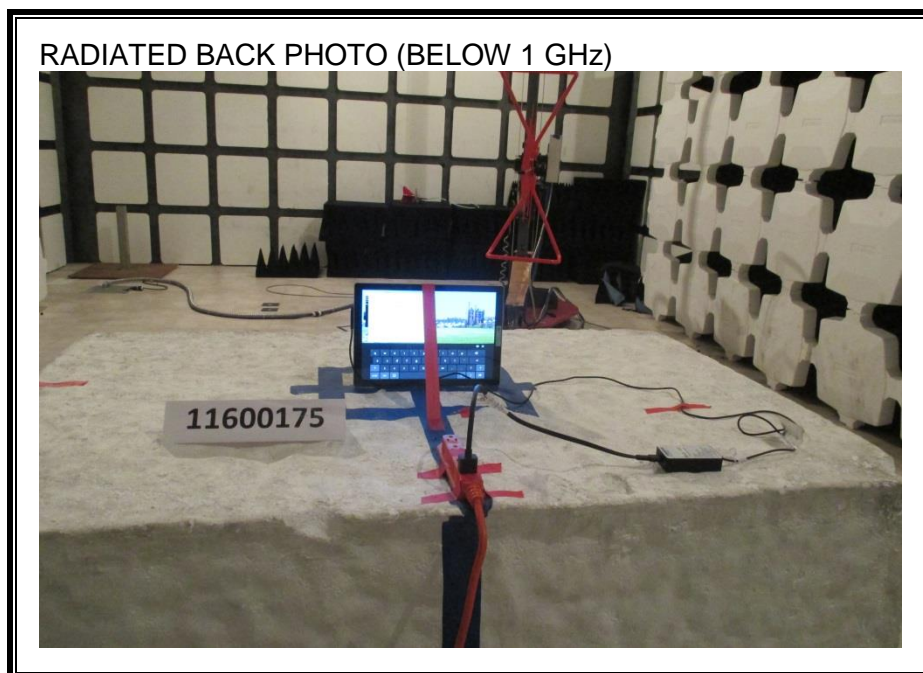

11. SETUP PHOTOS

ANTENNA PORT CONDUCTED RF MEASUREMENT SETUP

RADIATED RF MEASUREMENT SETUP (BELOW 1 GHz)

RADIATED RF MEASUREMENT SETUP (ABOVE 1 GHz)

POWERLINE CONDUCTED EMISSIONS MEASUREMENT SETUP

ORIENTATIONS