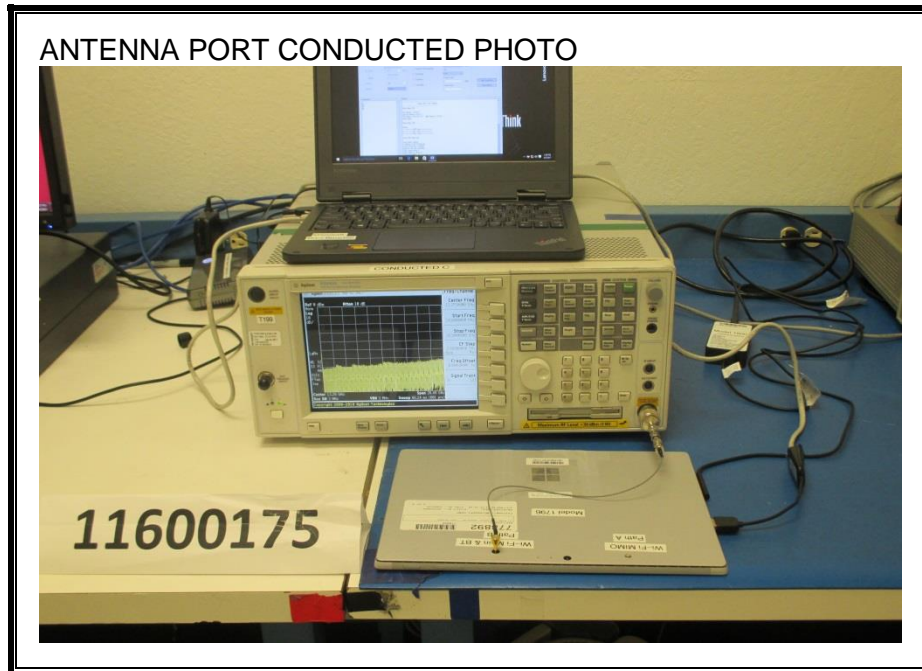

11. SETUP PHOTOS

ANTENNA PORT CONDUCTED RF MEASUREMENT SETUP

RADIATED RF MEASUREMENT SETUP (BELOW 1 GHz)

RADIATED RF MEASUREMENT SETUP (ABOVE 1 GHz)

POWERLINE CONDUCTED EMISSIONS MEASUREMENT SETUP

ORIENTATIONS