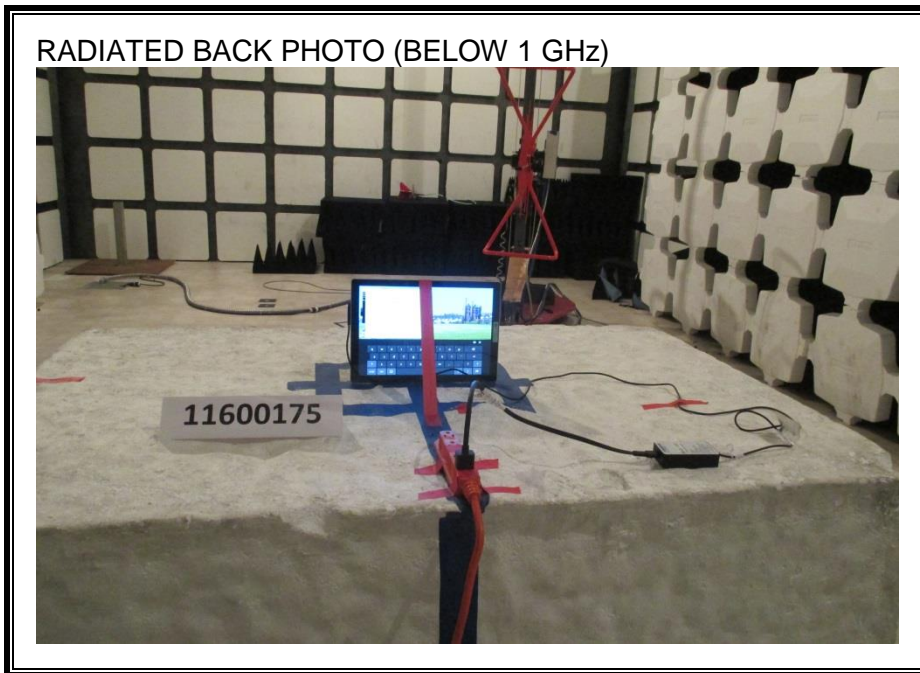

10. SETUP PHOTOS

ANTENNA PORT CONDUCTED RF MEASUREMENT SETUP

RADIATED RF MEASUREMENT SETUP (BELOW 1 GHz)

RADIATED RF MEASUREMENT SETUP (ABOVE 1 GHz)

POWERLINE CONDUCTED EMISSIONS MEASUREMENT SETUP

ORIENTATIONS