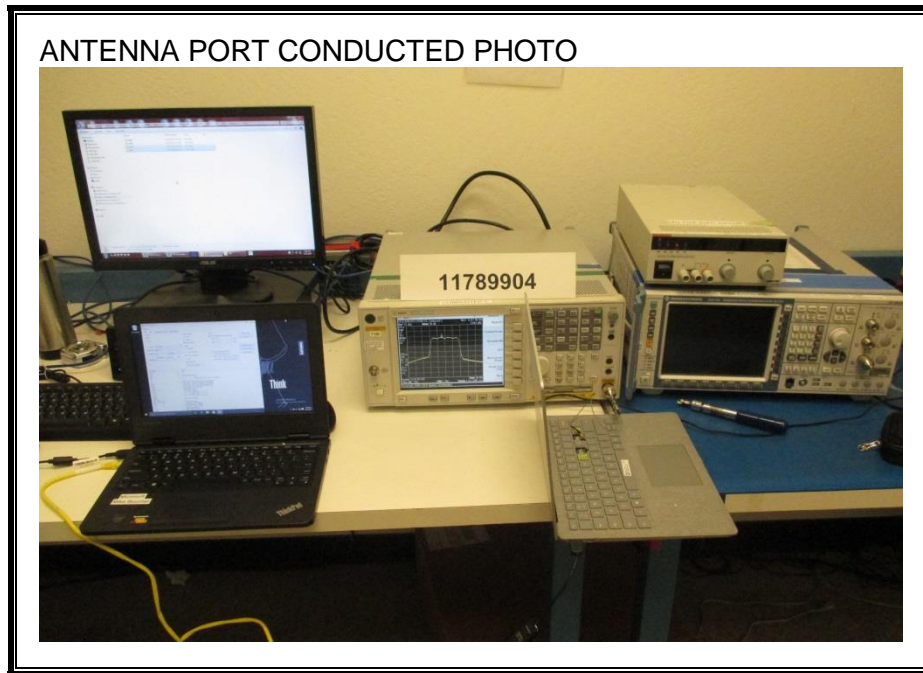

13. SETUP PHOTOS

ANTENNA PORT CONDUCTED RF MEASUREMENT SETUP

RADIATED FRONT PHOTO (BELOW 1 GHz)

RADIATED BACK PHOTO (BELOW 1 GHz)

RADIATED RF MEASUREMENT SETUP (ABOVE 1 GHz)

POWERLINE CONDUCTED EMISSIONS MEASUREMENT SETUP