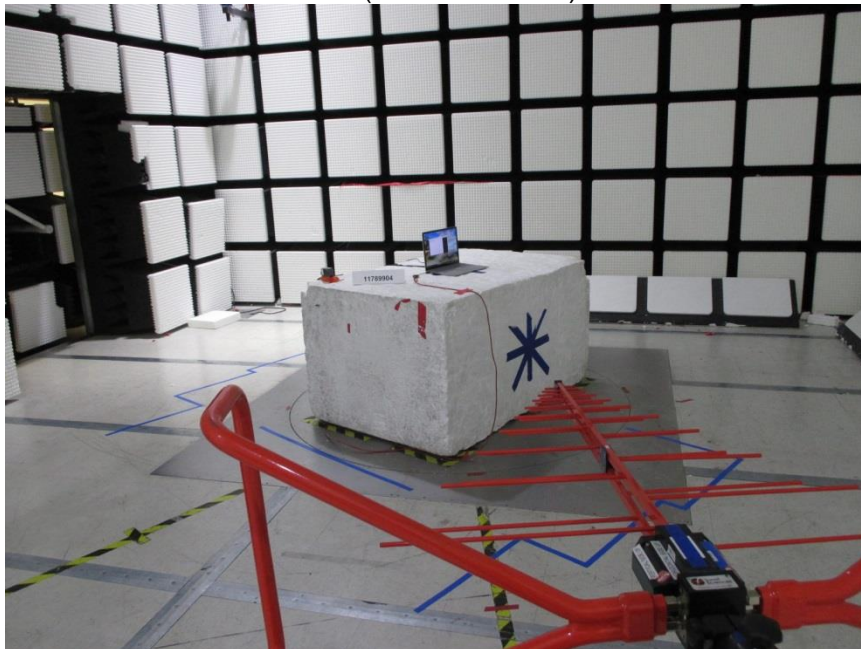

13. SETUP PHOTOS

ANTENNA PORT CONDUCTED RF MEASUREMENT SETUP

RADIATED FRONT PHOTO (BELOW 1 GHz)

RADIATED BACK PHOTO (BELOW 1 GHz)

RADIATED RF MEASUREMENT SETUP (ABOVE 1 GHz)

POWERLINE CONDUCTED EMISSIONS MEASUREMENT SETUP

ORIENTATIONS

DYNAMIC FREQUENCY SELECTION MEASUREMENT SETUP

END OF REPORT