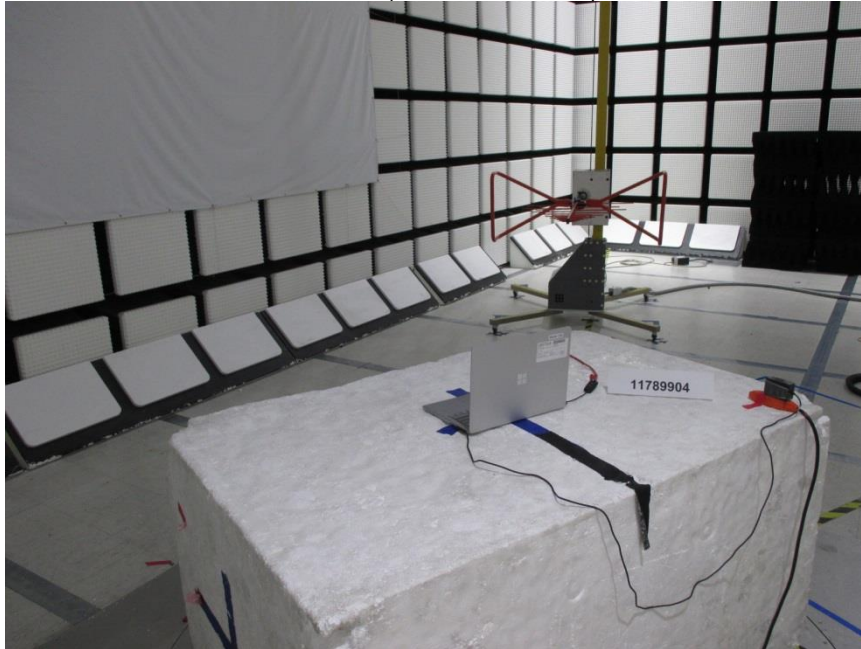

13. SETUP PHOTOS

ANTENNA PORT CONDUCTED RF MEASUREMENT SETUP

RADIATED FRONT PHOTO (BELOW 1 GHz)

RADIATED BACK PHOTO (BELOW 1 GHz)

RADIATED RF MEASUREMENT SETUP (ABOVE 1 GHz)

POWERLINE CONDUCTED EMISSIONS MEASUREMENT SETUP

ORIENTATIONS

DYNAMIC FREQUENCY SELECTION MEASUREMENT SETUP

END OF REPORT