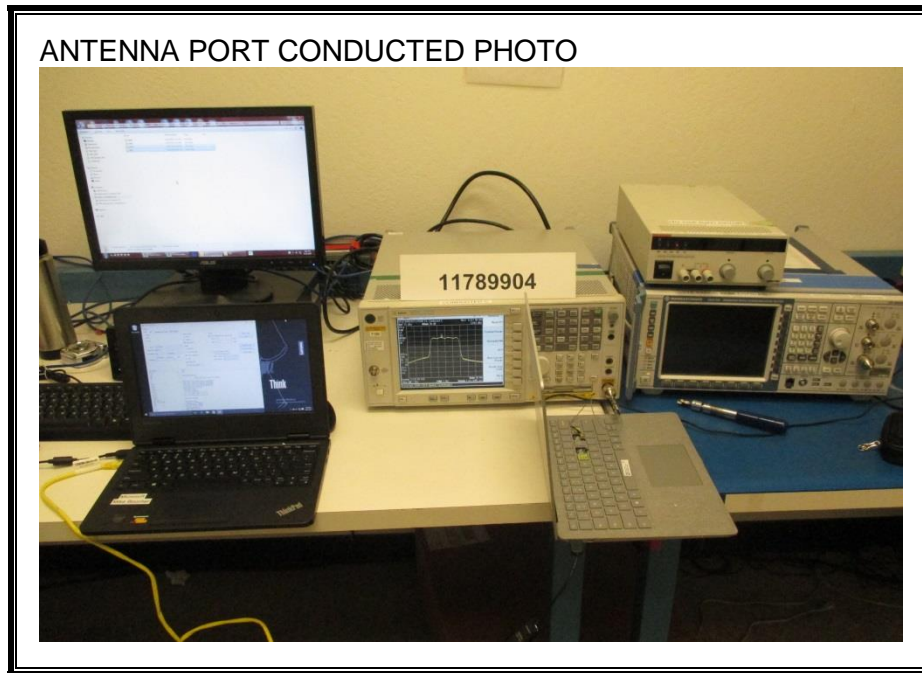

9. SETUP PHOTOS

ANTENNA PORT CONDUCTED RF MEASUREMENT SETUP

RADIATED RF MEASUREMENT SETUP (BELOW 1 GHz)

RADIATED RF MEASUREMENT SETUP (ABOVE 1 GHz)

POWERLINE CONDUCTED EMISSIONS MEASUREMENT SETUP

ORIENTATIONS