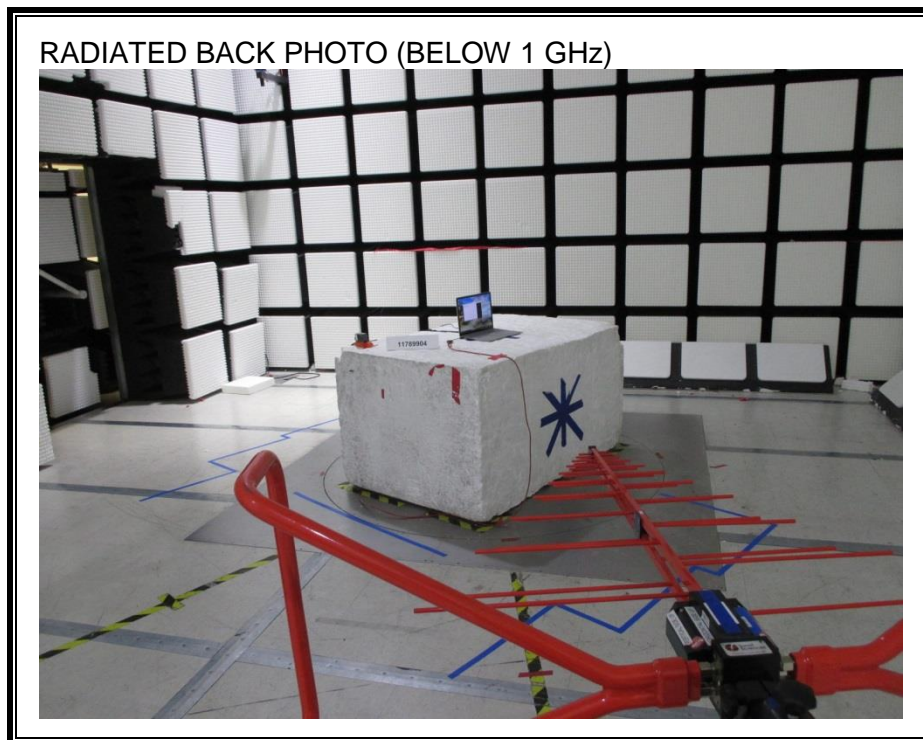

12. SETUP PHOTOS

ANTENNA PORT CONDUCTED RF MEASUREMENT SETUP

RADIATED RF MEASUREMENT SETUP (BELOW 1 GHz)

RADIATED RF MEASUREMENT SETUP (ABOVE 1 GHz)

POWERLINE CONDUCTED EMISSIONS MEASUREMENT SETUP

ORIENTATIONS