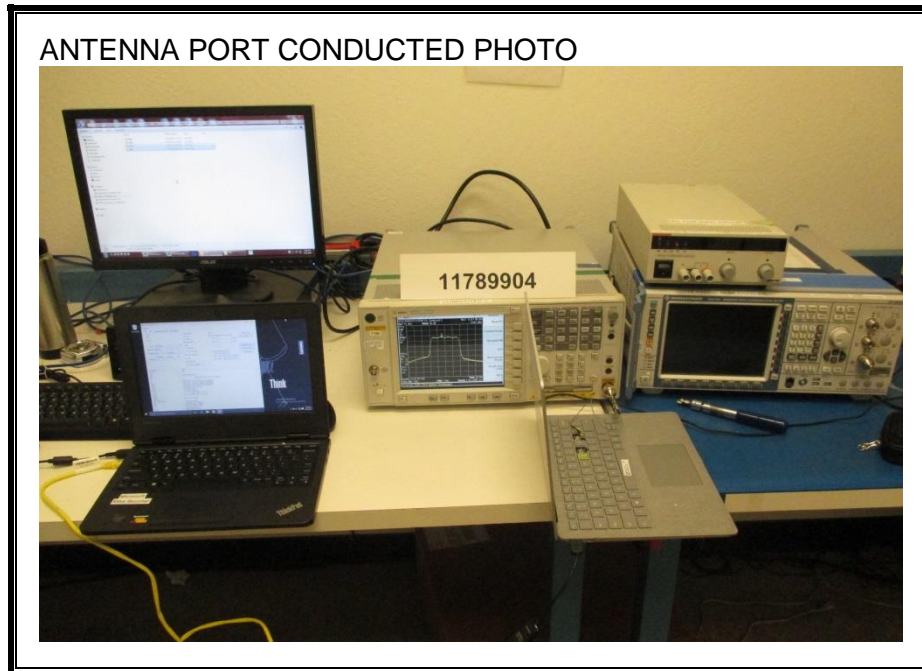

12. SETUP PHOTOS

ANTENNA PORT CONDUCTED RF MEASUREMENT SETUP

RADIATED RF MEASUREMENT SETUP (BELOW 1 GHz)

RADIATED RF MEASUREMENT SETUP (ABOVE 1 GHz)

POWERLINE CONDUCTED EMISSIONS MEASUREMENT SETUP

ORIENTATIONS