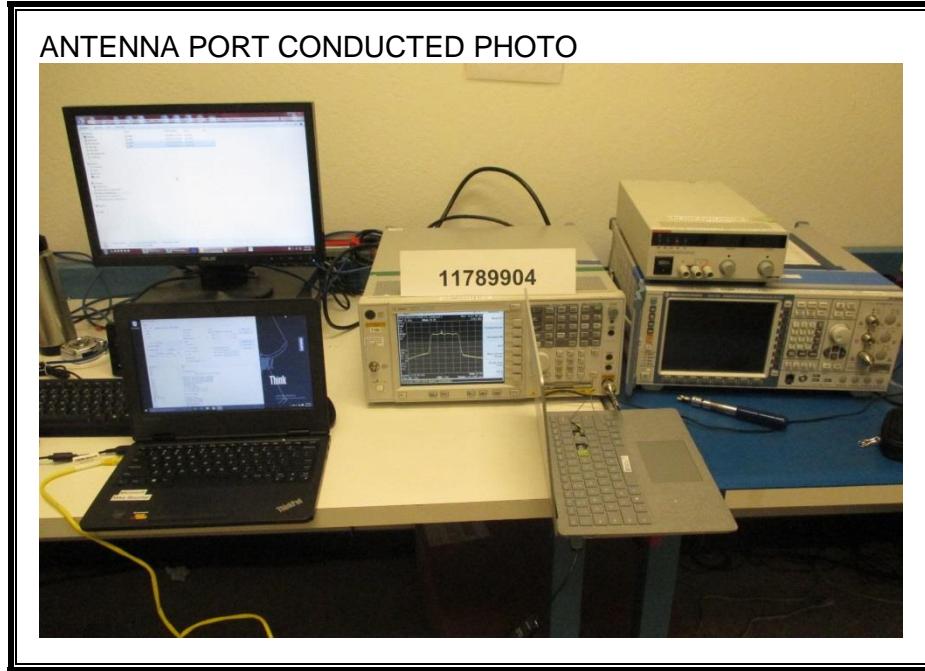

11. SETUP PHOTOS

ANTENNA PORT CONDUCTED RF MEASUREMENT SETUP

RADIATED RF MEASUREMENT SETUP (BELOW 1 GHz)

RADIATED RF MEASUREMENT SETUP (ABOVE 1 GHz)

POWERLINE CONDUCTED EMISSIONS MEASUREMENT SETUP

ORIENTATIONS