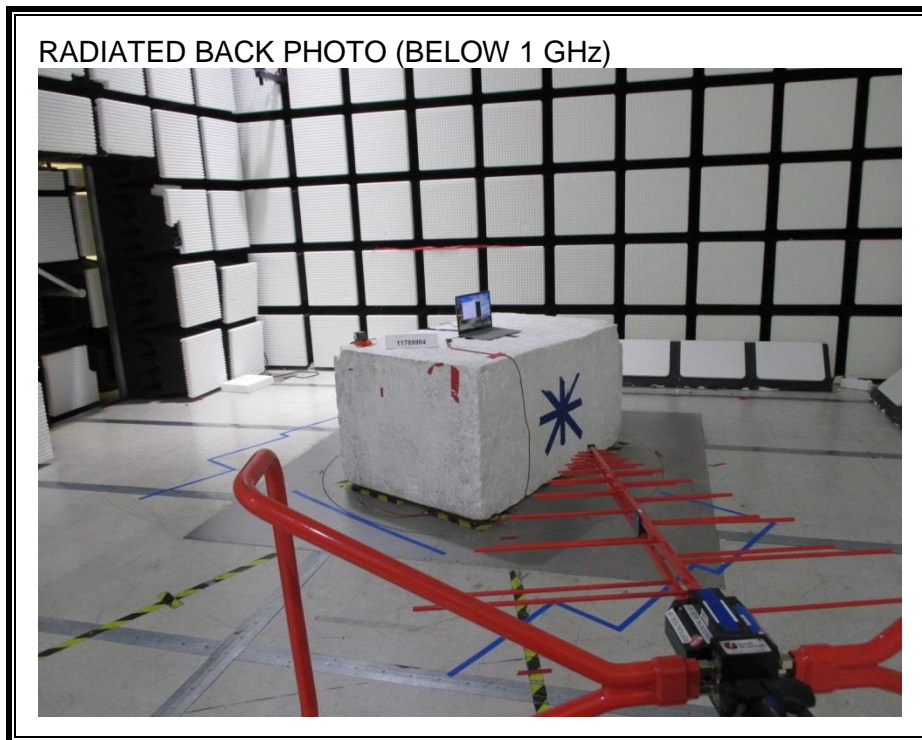

11. SETUP PHOTOS

ANTENNA PORT CONDUCTED RF MEASUREMENT SETUP

RADIATED RF MEASUREMENT SETUP (BELOW 1 GHz)

RADIATED RF MEASUREMENT SETUP (ABOVE 1 GHz)

POWERLINE CONDUCTED EMISSIONS MEASUREMENT SETUP

ORIENTATIONS