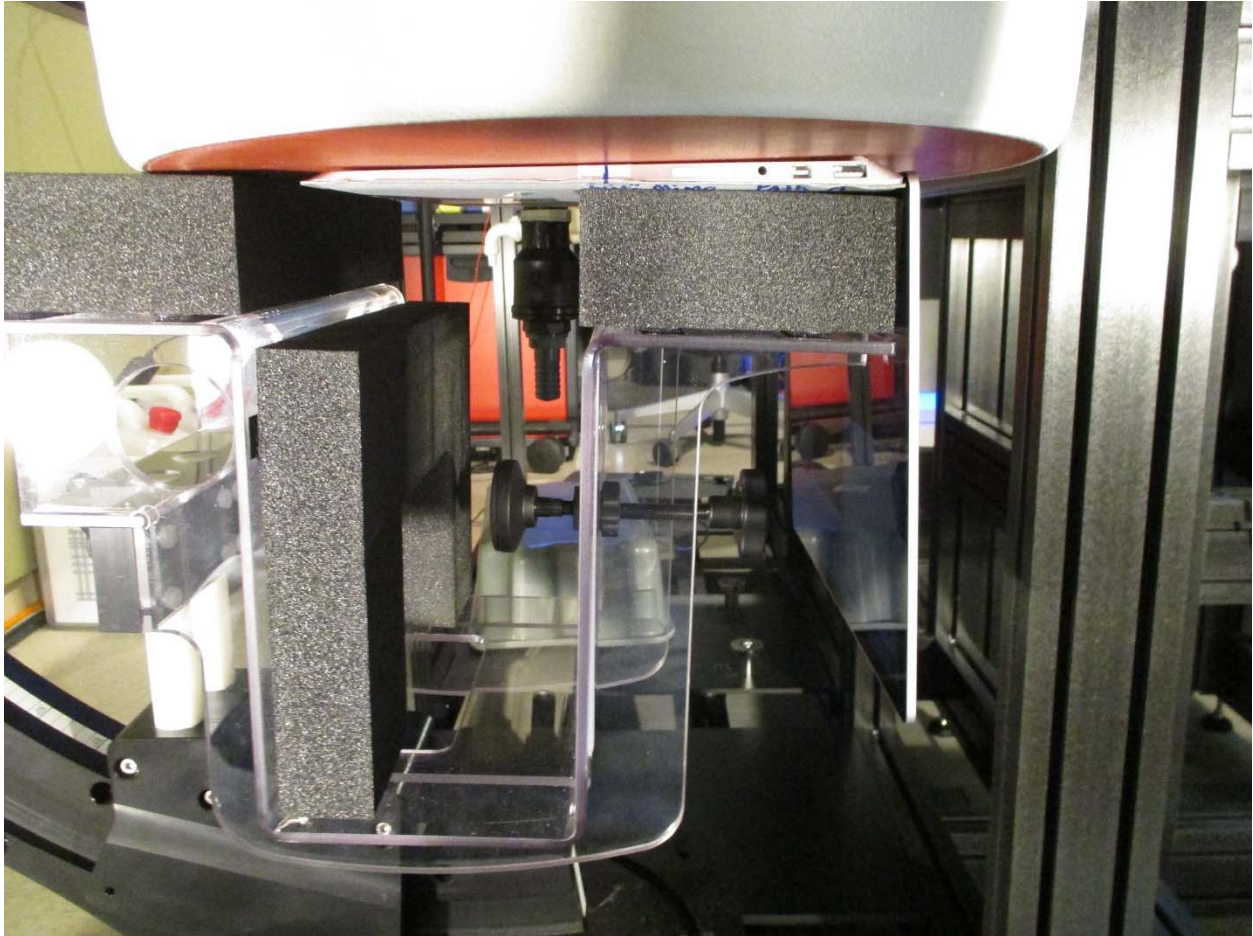

Antenna Position Diagram

The maximum height of the feet on the bottom of the keyboard is 1.5 mm.

SAR Test Setup Photos

Photo 1

Photo 1 – Bottom 0mm Side View

Photo 2

Photo 2 – Bottom 0mm Back View