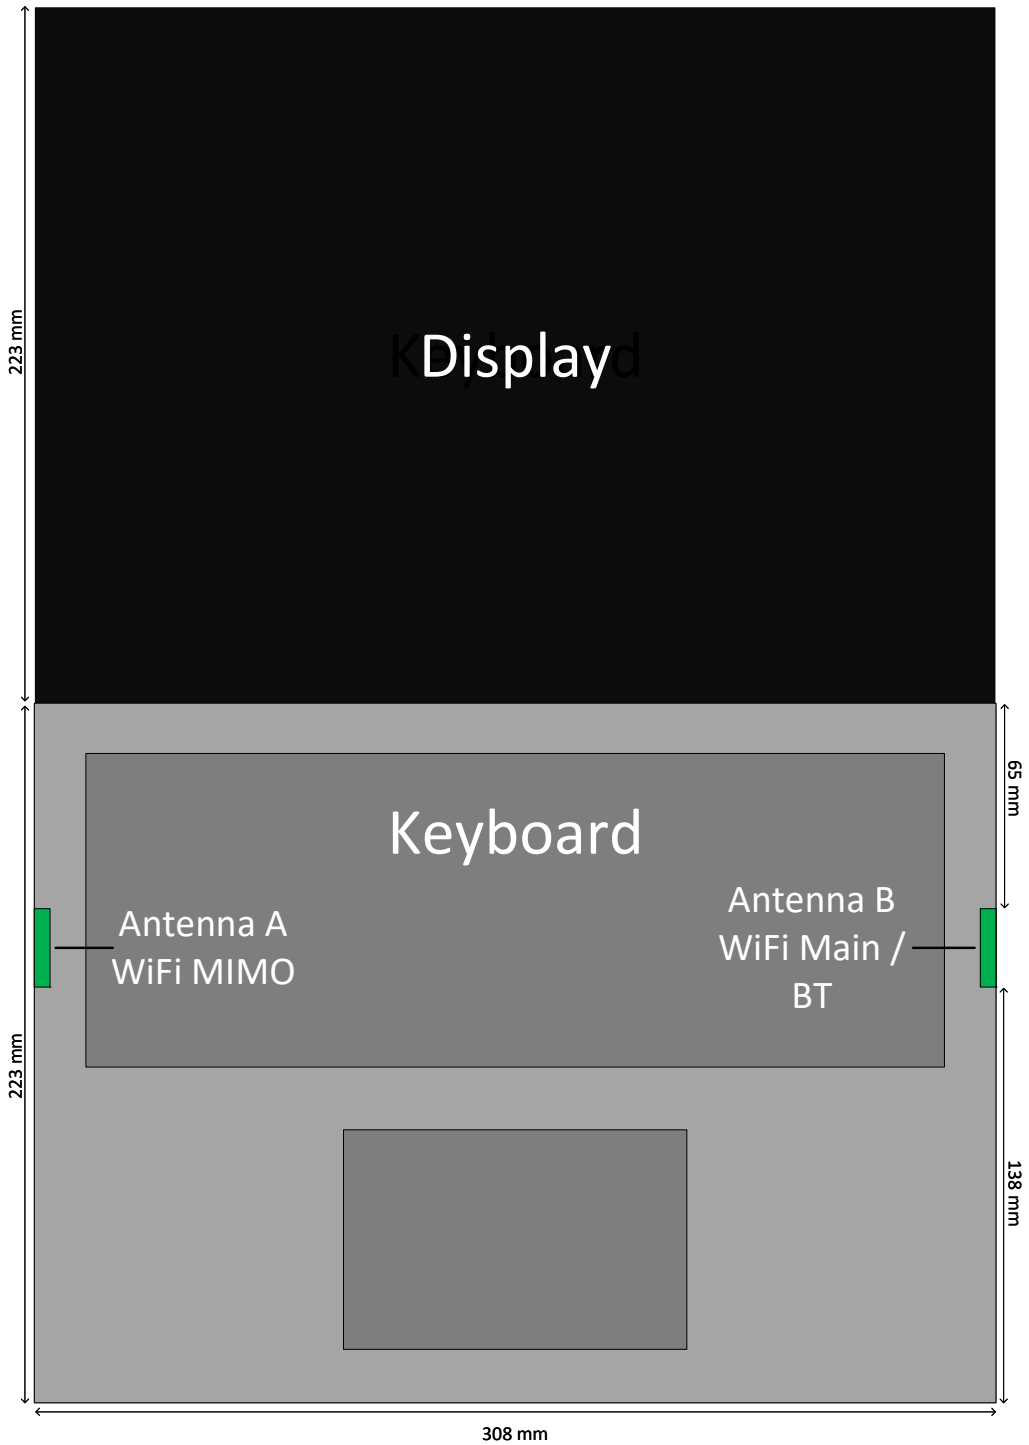

Antenna Position Diagram

The maximum height of the feet on the bottom of the keyboard is 1.5 mm.

SAR Test Setup Photos

Photo 1

Photo 1 – Bottom 0mm Side View

Photo 2

Photo 2 – Bottom 0mm Back View