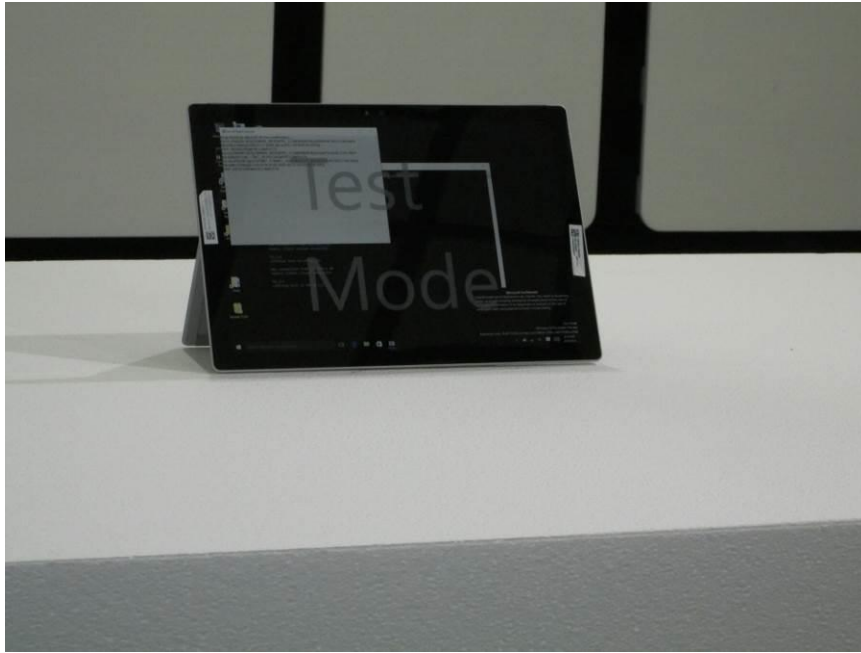

11. SETUP PHOTOS

ANTENNA PORT CONDUCTED RF MEASUREMENT SETUP

RADIATED RF MEASUREMENT SETUP (BELOW 1 GHz)

RADIATED RF MEASUREMENT SETUP (ABOVE 1 GHz)

RADIATED RF MEASUREMENT SETUP FOR PORTABLE CONFIGURATION

KICKSTAND FRONT PHOTO

KICKSTAND BACK PHOTO

POWERLINE CONDUCTED EMISSIONS MEASUREMENT SETUP

LINE CONDUCTED FRONT PHOTO

LINE CONDUCTED BACK PHOTO

END OF REPORT