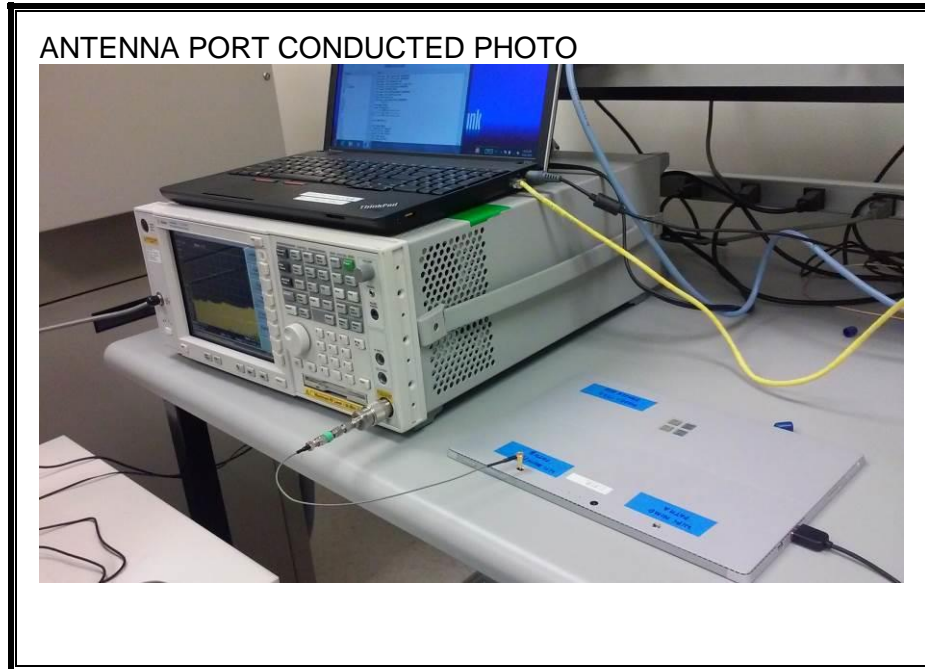

11. SETUP PHOTOS

ANTENNA PORT CONDUCTED RF MEASUREMENT SETUP

RADIATED RF MEASUREMENT SETUP (BELOW 1 GHz)

RADIATED RF MEASUREMENT SETUP (ABOVE 1 GHz)

RADIATED RF MEASUREMENT SETUP FOR PORTABLE CONFIGURATION

KICKSTAND FRONT PHOTO

KICKSTAND BACK PHOTO

POWERLINE CONDUCTED EMISSIONS MEASUREMENT SETUP

LINE CONDUCTED FRONT PHOTO

LINE CONDUCTED BACK PHOTO

END OF REPORT