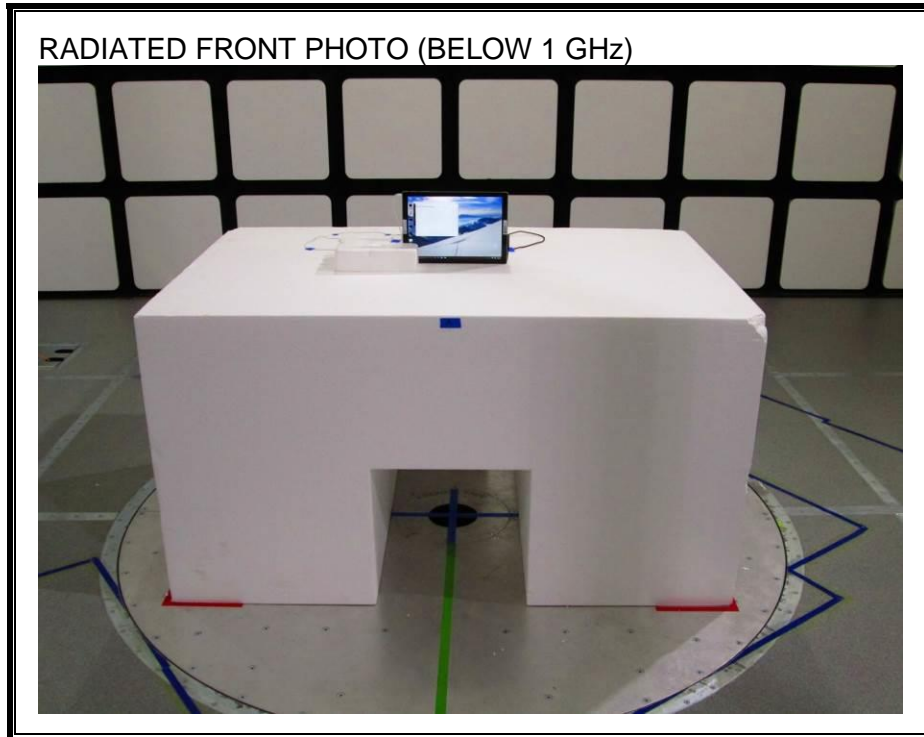

11. SETUP PHOTOS

ANTENNA PORT CONDUCTED RF MEASUREMENT SETUP

RADIATED RF MEASUREMENT SETUP (BELOW 1 GHz)

RADIATED RF MEASUREMENT SETUP (ABOVE 1 GHz)

RADIATED RF MEASUREMENT SETUP FOR PORTABLE CONFIGURATION

KICKSTAND FRONT PHOTO

KICKSTAND BACK PHOTO

POWERLINE CONDUCTED EMISSIONS MEASUREMENT SETUP

LINE CONDUCTED FRONT PHOTO

LINE CONDUCTED BACK PHOTO

END OF REPORT