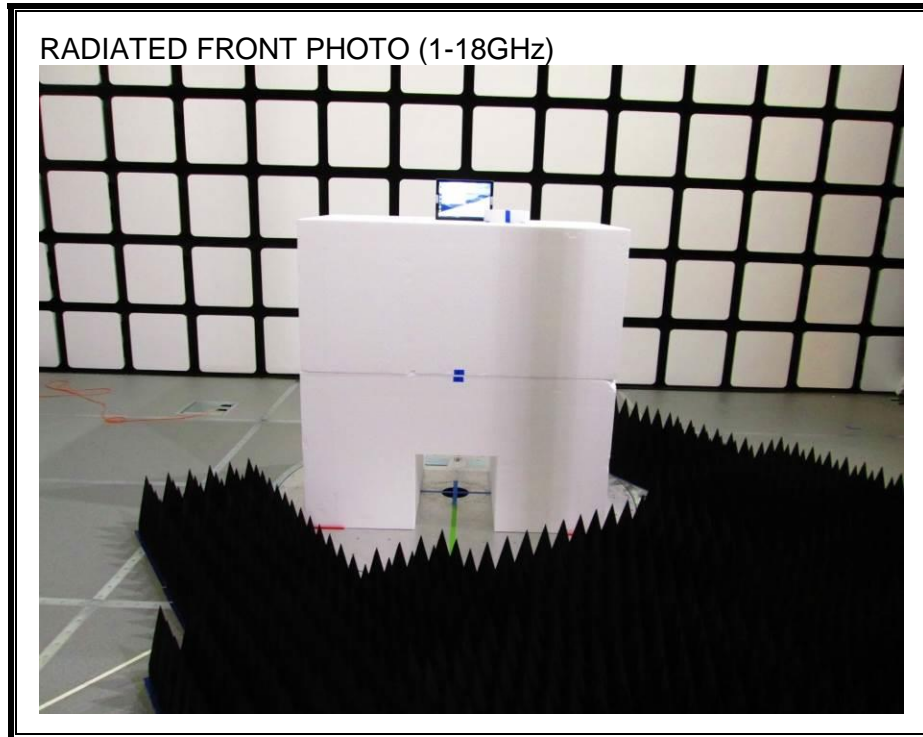

11. SETUP PHOTOS

ANTENNA PORT CONDUCTED RF MEASUREMENT SETUP

RADIATED RF MEASUREMENT SETUP (BELOW 1 GHz)

RADIATED RF MEASUREMENT SETUP (ABOVE 1 GHz)

RADIATED RF MEASUREMENT SETUP FOR PORTABLE CONFIGURATION

KICKSTAND FRONT PHOTO

KICKSTAND BACK PHOTO

POWERLINE CONDUCTED EMISSIONS MEASUREMENT SETUP

LINE CONDUCTED FRONT PHOTO

LINE CONDUCTED BACK PHOTO

END OF REPORT