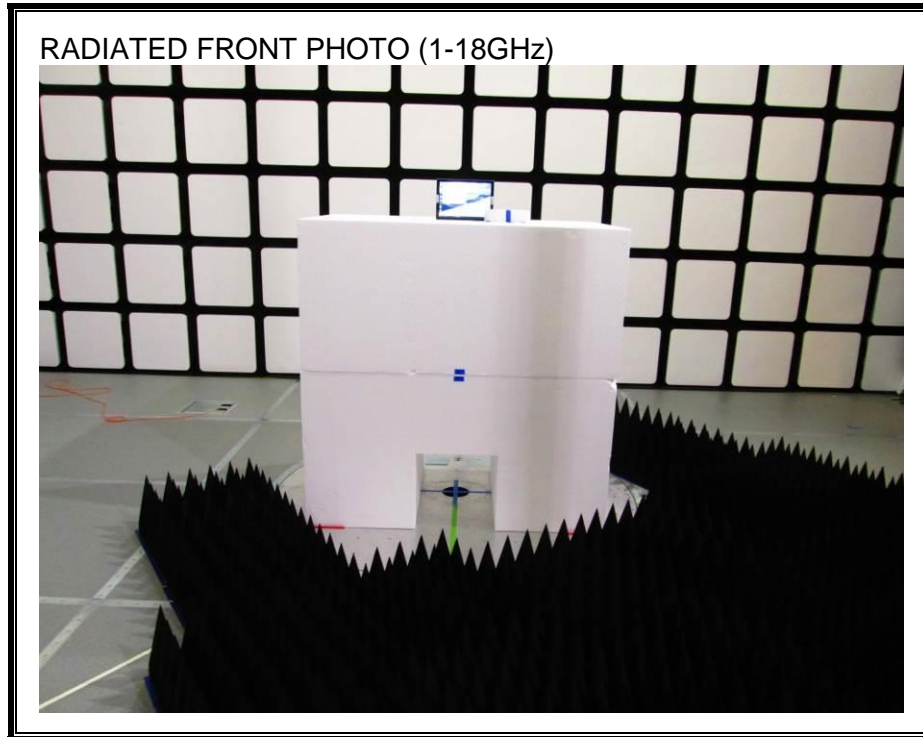

11. SETUP PHOTOS

ANTENNA PORT CONDUCTED RF MEASUREMENT SETUP

RADIATED RF MEASUREMENT SETUP (BELOW 1 GHz)

RADIATED RF MEASUREMENT SETUP (ABOVE 1 GHz)

RADIATED RF MEASUREMENT SETUP FOR PORTABLE CONFIGURATION

KICKSTAND FRONT PHOTO

KICKSTAND BACK PHOTO

POWERLINE CONDUCTED EMISSIONS MEASUREMENT SETUP

END OF REPORT