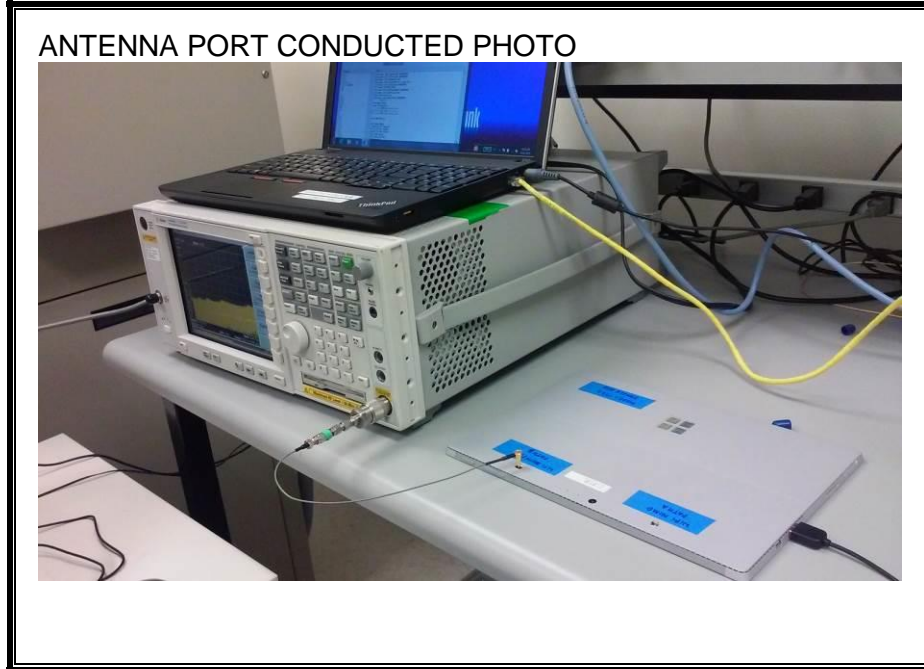

11. SETUP PHOTOS

ANTENNA PORT CONDUCTED RF MEASUREMENT SETUP

RADIATED RF MEASUREMENT SETUP (BELOW 1 GHz)

RADIATED RF MEASUREMENT SETUP (ABOVE 1 GHz)

RADIATED RF MEASUREMENT SETUP FOR PORTABLE CONFIGURATION

KICKSTAND FRONT PHOTO

KICKSTAND BACK PHOTO

POWERLINE CONDUCTED EMISSIONS MEASUREMENT SETUP

END OF REPORT