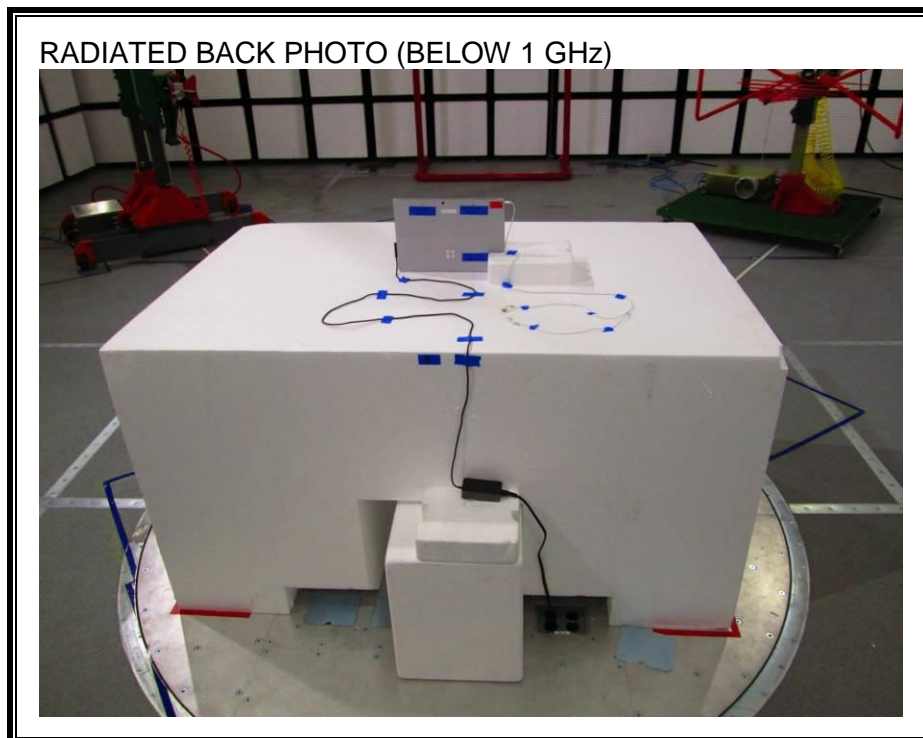

11. SETUP PHOTOS

ANTENNA PORT CONDUCTED RF MEASUREMENT SETUP

RADIATED RF MEASUREMENT SETUP (BELOW 1 GHz)

RADIATED RF MEASUREMENT SETUP (ABOVE 1 GHz)

RADIATED RF MEASUREMENT SETUP FOR PORTABLE CONFIGURATION

KICKSTAND FRONT PHOTO

KICKSTAND BACK PHOTO

POWERLINE CONDUCTED EMISSIONS MEASUREMENT SETUP

END OF REPORT