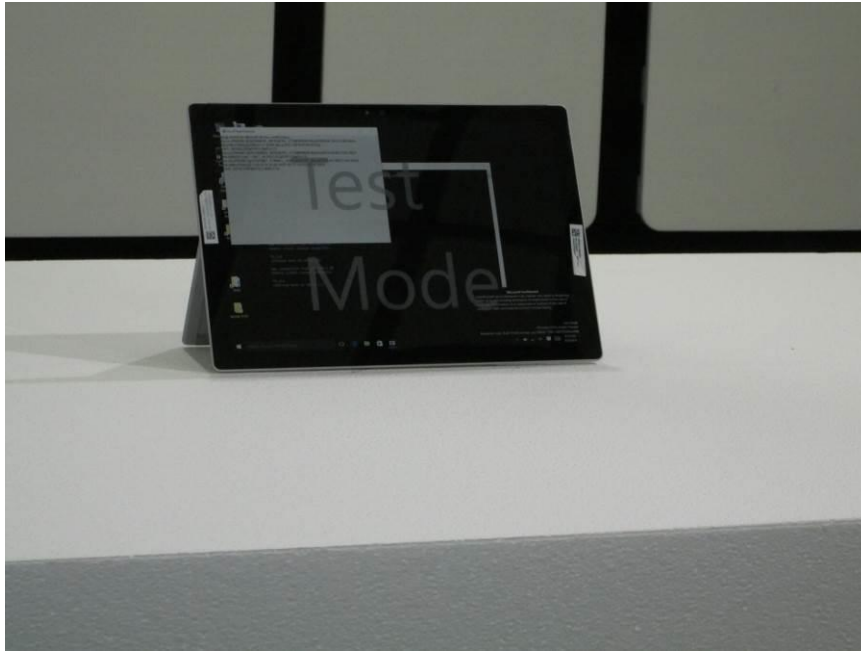

11. SETUP PHOTOS

ANTENNA PORT CONDUCTED RF MEASUREMENT SETUP

RADIATED RF MEASUREMENT SETUP (BELOW 1 GHz)

RADIATED RF MEASUREMENT SETUP (ABOVE 1 GHz)

RADIATED RF MEASUREMENT SETUP FOR PORTABLE CONFIGURATION

KICKSTAND FRONT PHOTO

KICKSTAND BACK PHOTO

POWERLINE CONDUCTED EMISSIONS MEASUREMENT SETUP

END OF REPORT