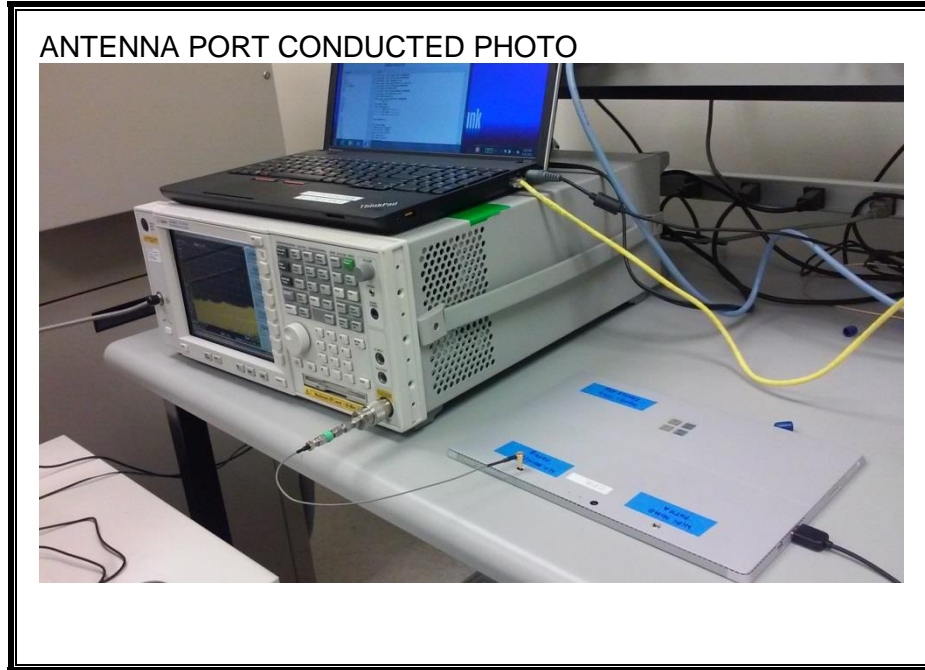

### ANTENNA PORT CONDUCTED RF MEASUREMENT SETUP

**RADIATED RF MEASUREMENT SETUP (BELOW 1 GHz)**

**RADIATED RF MEASUREMENT SETUP (ABOVE 1 GHz)**

**RADIATED RF MEASUREMENT SETUP FOR PORTABLE CONFIGURATION**

KICKSTAND FRONT PHOTO

KICKSTAND BACK PHOTO

**POWERLINE CONDUCTED EMISSIONS MEASUREMENT SETUP**

**END OF REPORT**