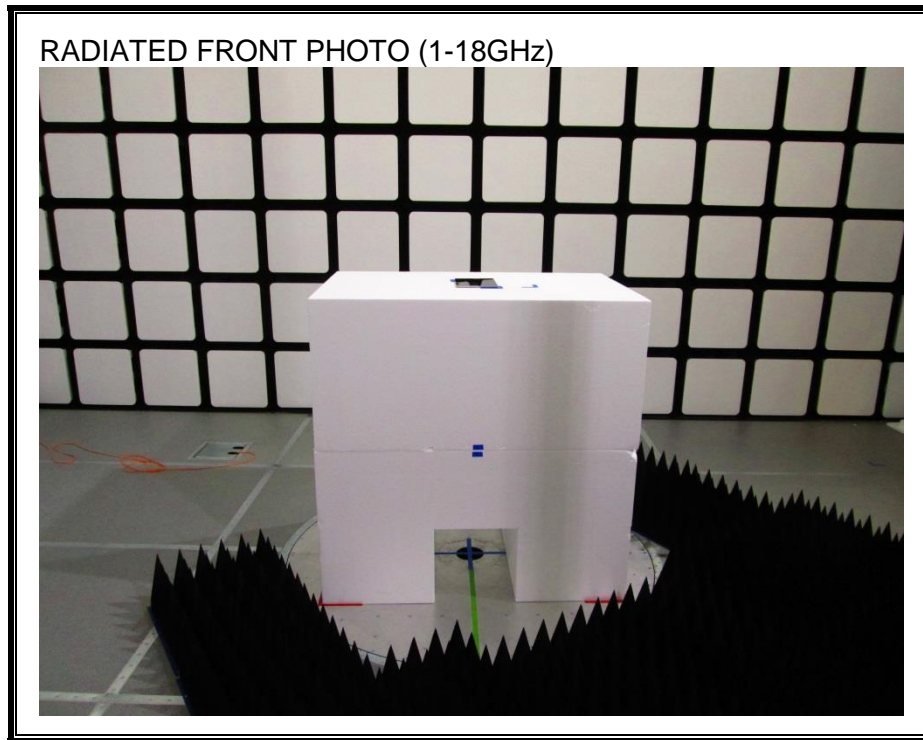

### ANTENNA PORT CONDUCTED RF MEASUREMENT SETUP

**RADIATED RF MEASUREMENT SETUP (BELOW 1 GHz)**

**RADIATED RF MEASUREMENT SETUP (ABOVE 1 GHz)**

**RADIATED RF MEASUREMENT SETUP FOR PORTABLE CONFIGURATION**

KICKSTAND FRONT PHOTO

KICKSTAND BACK PHOTO

**POWERLINE CONDUCTED EMISSIONS MEASUREMENT SETUP**

**END OF REPORT**