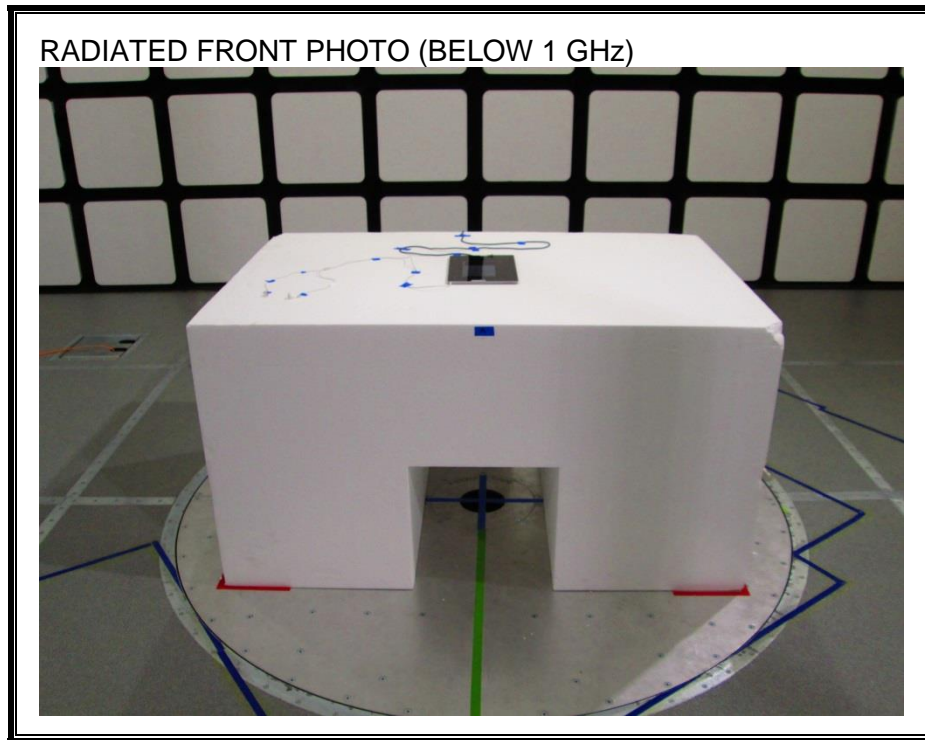

## 11. SETUP PHOTOS

### ANTENNA PORT CONDUCTED RF MEASUREMENT SETUP

**RADIATED RF MEASUREMENT SETUP (BELOW 1 GHz)**

**RADIATED RF MEASUREMENT SETUP (ABOVE 1 GHz)**

**RADIATED RF MEASUREMENT SETUP FOR PORTABLE CONFIGURATION**

KICKSTAND FRONT PHOTO

KICKSTAND BACK PHOTO

**POWERLINE CONDUCTED EMISSIONS MEASUREMENT SETUP**

**END OF REPORT**