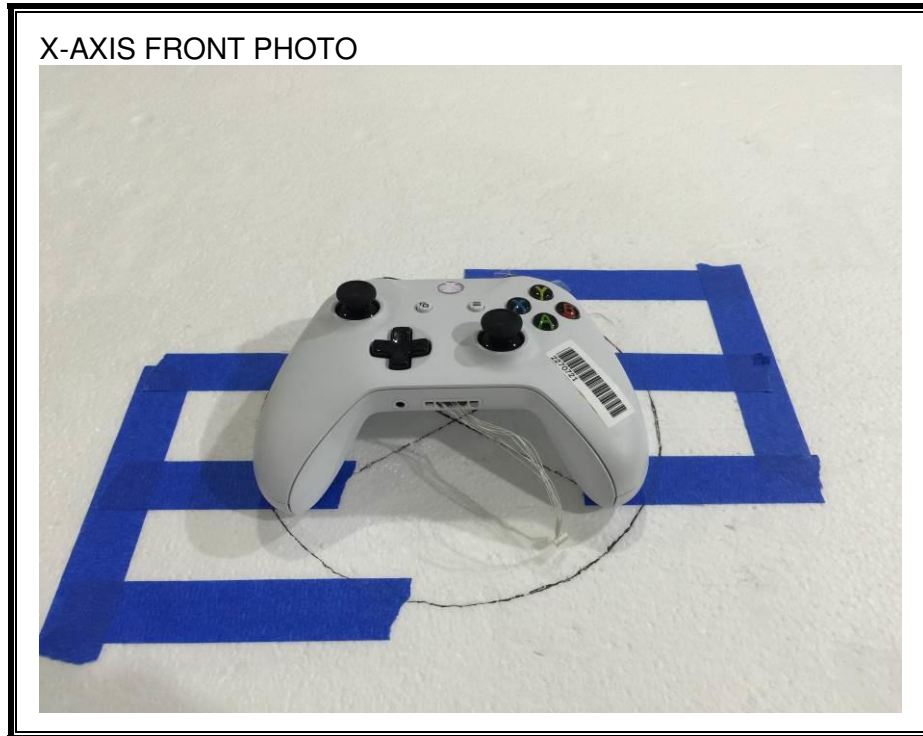

10. SETUP PHOTOS

ANTENNA PORT CONDUCTED RF MEASUREMENT SETUP

RADIATED RF MEASUREMENT SETUP (BELOW 1 GHz)

RADIATED RF MEASUREMENT SETUP (ABOVE 1 GHz)

RADIATED RF MEASUREMENT SETUP FOR PORTABLE CONFIGURATION

LINE CONDUCTED RF MEASUREMENT SETUP

Note – Bluetooth Call box was not on table and to side of setup (not in photo).

LINE CONDUCTED EMISSIONS PHOTO (REAR)

Note – Bluetooth Call box was not on table and to side of setup (not in photo).