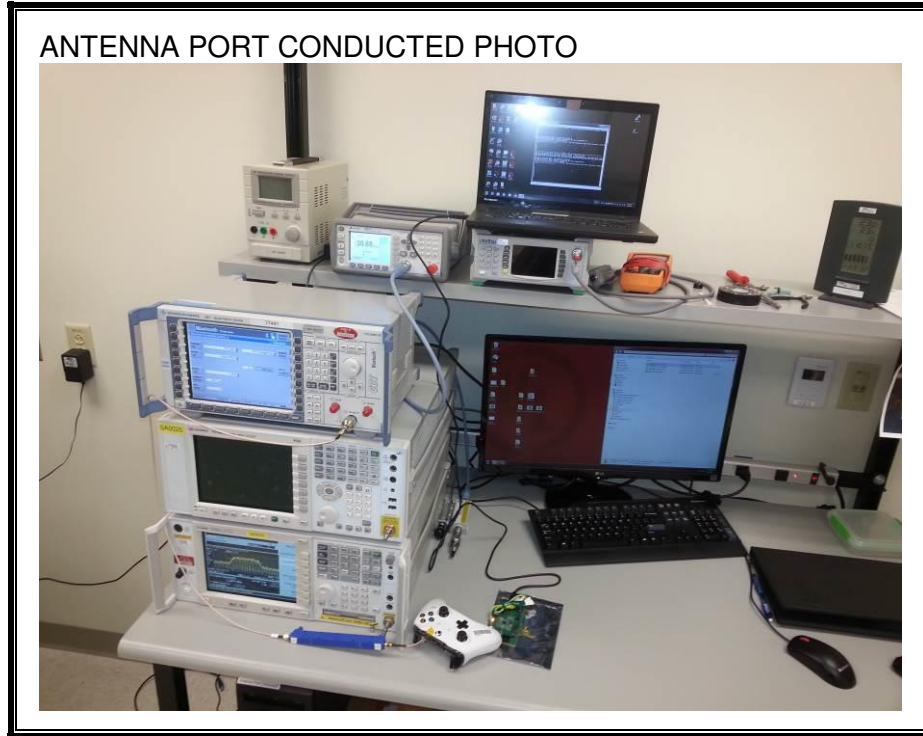

10. SETUP PHOTOS

ANTENNA PORT CONDUCTED RF MEASUREMENT SETUP

RADIATED RF MEASUREMENT SETUP (BELOW 1 GHz)

RADIATED RF MEASUREMENT SETUP (ABOVE 1 GHz)

RADIATED RF MEASUREMENT SETUP FOR PORTABLE CONFIGURATION

LINE CONDUCTED RF MEASUREMENT SETUP

Note – Bluetooth Call box was not on table and to side of setup (not in photo).

LINE CONDUCTED EMISSIONS PHOTO (REAR)

Note – Bluetooth Call box was not on table and to side of setup (not in photo).