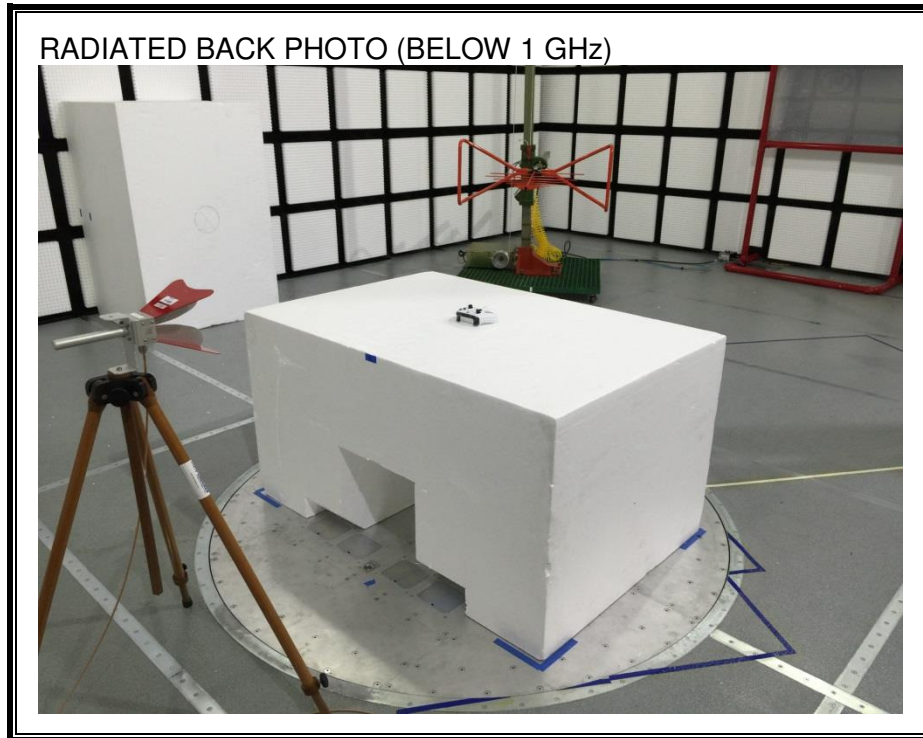

10. SETUP PHOTOS

ANTENNA PORT CONDUCTED RF MEASUREMENT SETUP

RADIATED RF MEASUREMENT SETUP (BELOW 1 GHz)

RADIATED RF MEASUREMENT SETUP (ABOVE 1 GHz)

RADIATED RF MEASUREMENT SETUP FOR PORTABLE CONFIGURATION

LINE CONDUCTED RF MEASUREMENT SETUP

Note – Bluetooth Call box was not on table and to side of setup (not in photo).

LINE CONDUCTED EMISSIONS PHOTO (REAR)

Note – Bluetooth Call box was not on table and to side of setup (not in photo).