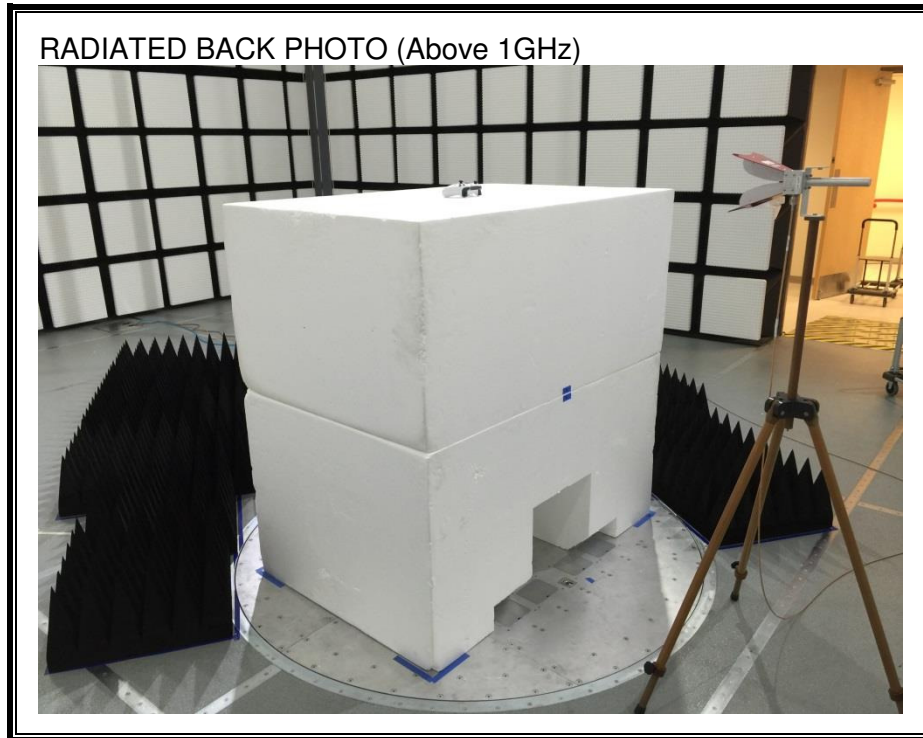

10. SETUP PHOTOS

ANTENNA PORT CONDUCTED RF MEASUREMENT SETUP

RADIATED RF MEASUREMENT SETUP (BELOW 1 GHz)

RADIATED RF MEASUREMENT SETUP (ABOVE 1 GHz)

RADIATED RF MEASUREMENT SETUP FOR PORTABLE CONFIGURATION

LINE CONDUCTED RF MEASUREMENT SETUP

Note – Bluetooth Call box was not on table and to side of setup (not in photo).

LINE CONDUCTED EMISSIONS PHOTO (REAR)

Note – Bluetooth Call box was not on table and to side of setup (not in photo).