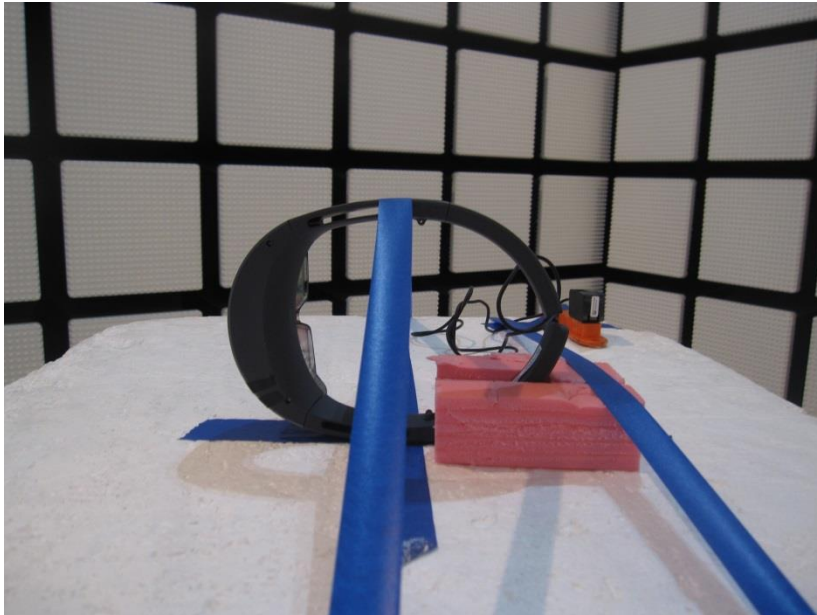

12. SETUP PHOTOS

ANTENNA PORT CONDUCTED RF MEASUREMENT SETUP

RADIATED RF MEASUREMENT SETUP (BELOW 1 GHz)

RADIATED FRONT PHOTO (BELOW 1 GHz)

RADIATED BACK PHOTO (BELOW 1 GHz)

RADIATED RF MEASUREMENT SETUP (ABOVE 1 GHz)

RADIATED FRONT PHOTO (ABOVE 1 GHz)

RADIATED BACK PHOTO (ABOVE 1 GHz)

LINE CONDUCTED SETUP

RADIATED RF MEASUREMENT SETUP FOR PORTABLE CONFIGURATION

X-AXIS PHOTO

Y-AXIS PHOTO

Z-AXIS PHOTO

DYNAMIC FREQUENCY SELECTION MEASUREMENT SETUP