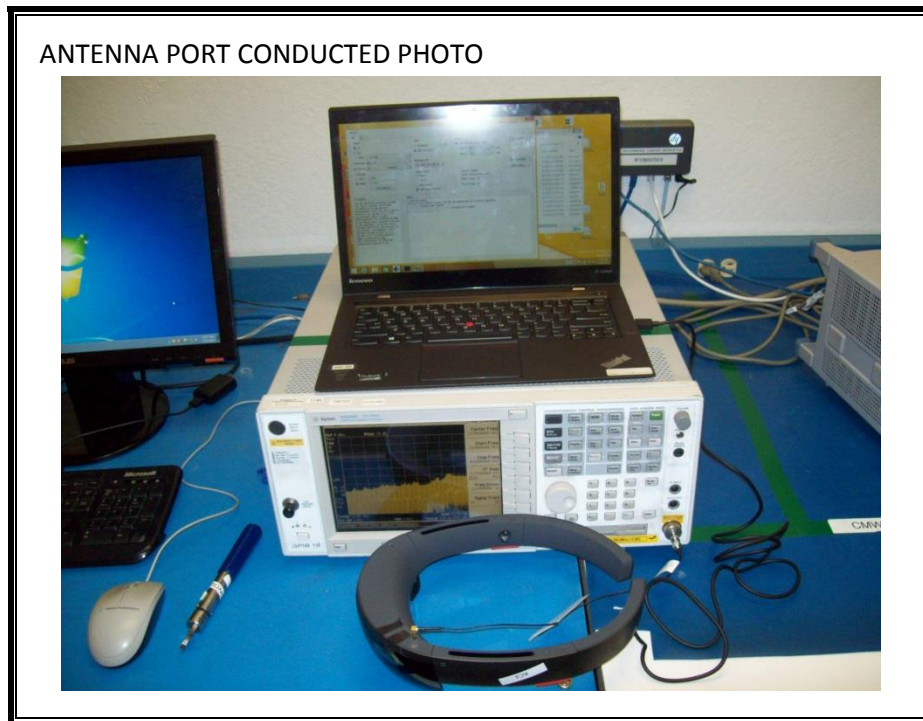

12. SETUP PHOTOS

ANTENNA PORT CONDUCTED RF MEASUREMENT SETUP

RADIATED RF MEASUREMENT SETUP (BELOW 1 GHz)

RADIATED FRONT PHOTO (BELOW 1 GHz)

RADIATED BACK PHOTO (BELOW 1 GHz)

RADIATED RF MEASUREMENT SETUP (ABOVE 1 GHz)

RADIATED FRONT PHOTO (ABOVE 1 GHz)

RADIATED BACK PHOTO (ABOVE 1 GHz)

LINE CONDUCTED SETUP

RADIATED RF MEASUREMENT SETUP FOR PORTABLE CONFIGURATION

X-AXIS PHOTO

Y-AXIS PHOTO

Z-AXIS PHOTO

DYNAMIC FREQUENCY SELECTION MEASUREMENT SETUP