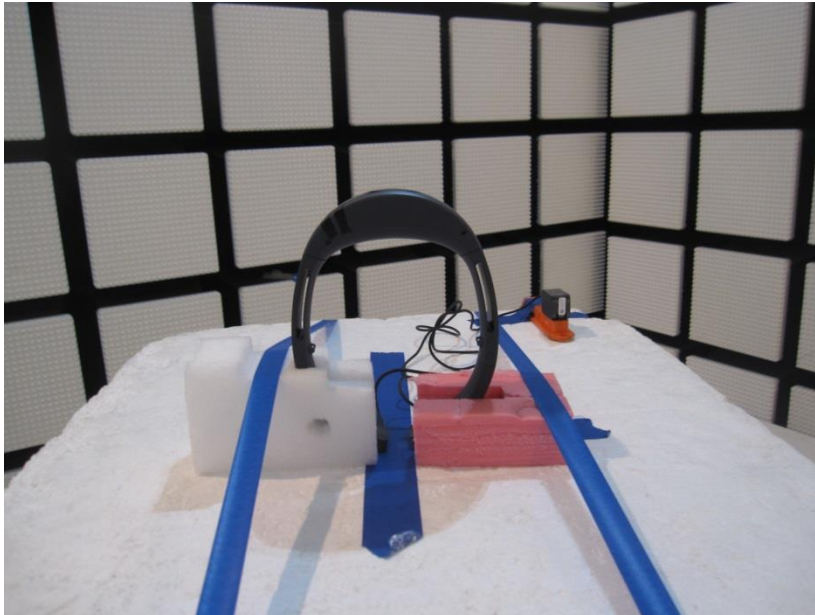

12. SETUP PHOTOS

ANTENNA PORT CONDUCTED RF MEASUREMENT SETUP

RADIATED RF MEASUREMENT SETUP (BELOW 1 GHz)

RADIATED FRONT PHOTO (BELOW 1 GHz)

RADIATED BACK PHOTO (BELOW 1 GHz)

RADIATED RF MEASUREMENT SETUP (ABOVE 1 GHz)

RADIATED FRONT PHOTO (ABOVE 1 GHz)

RADIATED BACK PHOTO (ABOVE 1 GHz)

LINE CONDUCTED SETUP

RADIATED RF MEASUREMENT SETUP FOR PORTABLE CONFIGURATION

X-AXIS PHOTO

Y-AXIS PHOTO

Z-AXIS PHOTO

DYNAMIC FREQUENCY SELECTION MEASUREMENT SETUP