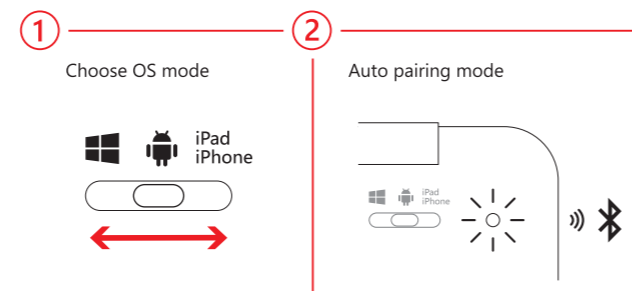

Open Size: 204mmW x 127mmH
Folded Size: 102mmW x 127mmH
Color: 4C

Set up

- ③ Pair your Universal Mobile Keyboard in your device:
- Windows**
 - a. Settings > Change PC Settings > PC and Devices > Bluetooth
 - b. Select "Universal Mobile Keyboard" and enter passkey
 - Android**
 - a. Search for Bluetooth devices
 - b. Add "Universal Mobile Keyboard" and enter passkey
 - Apple iOS**
 - iPad
 - a. Settings > turn on Bluetooth
 - b. Select "Universal Mobile Keyboard" and enter passkey
 - iPhone
 - a. Settings > turn on Bluetooth
 - b. Select "Universal Mobile Keyboard" and enter passkey