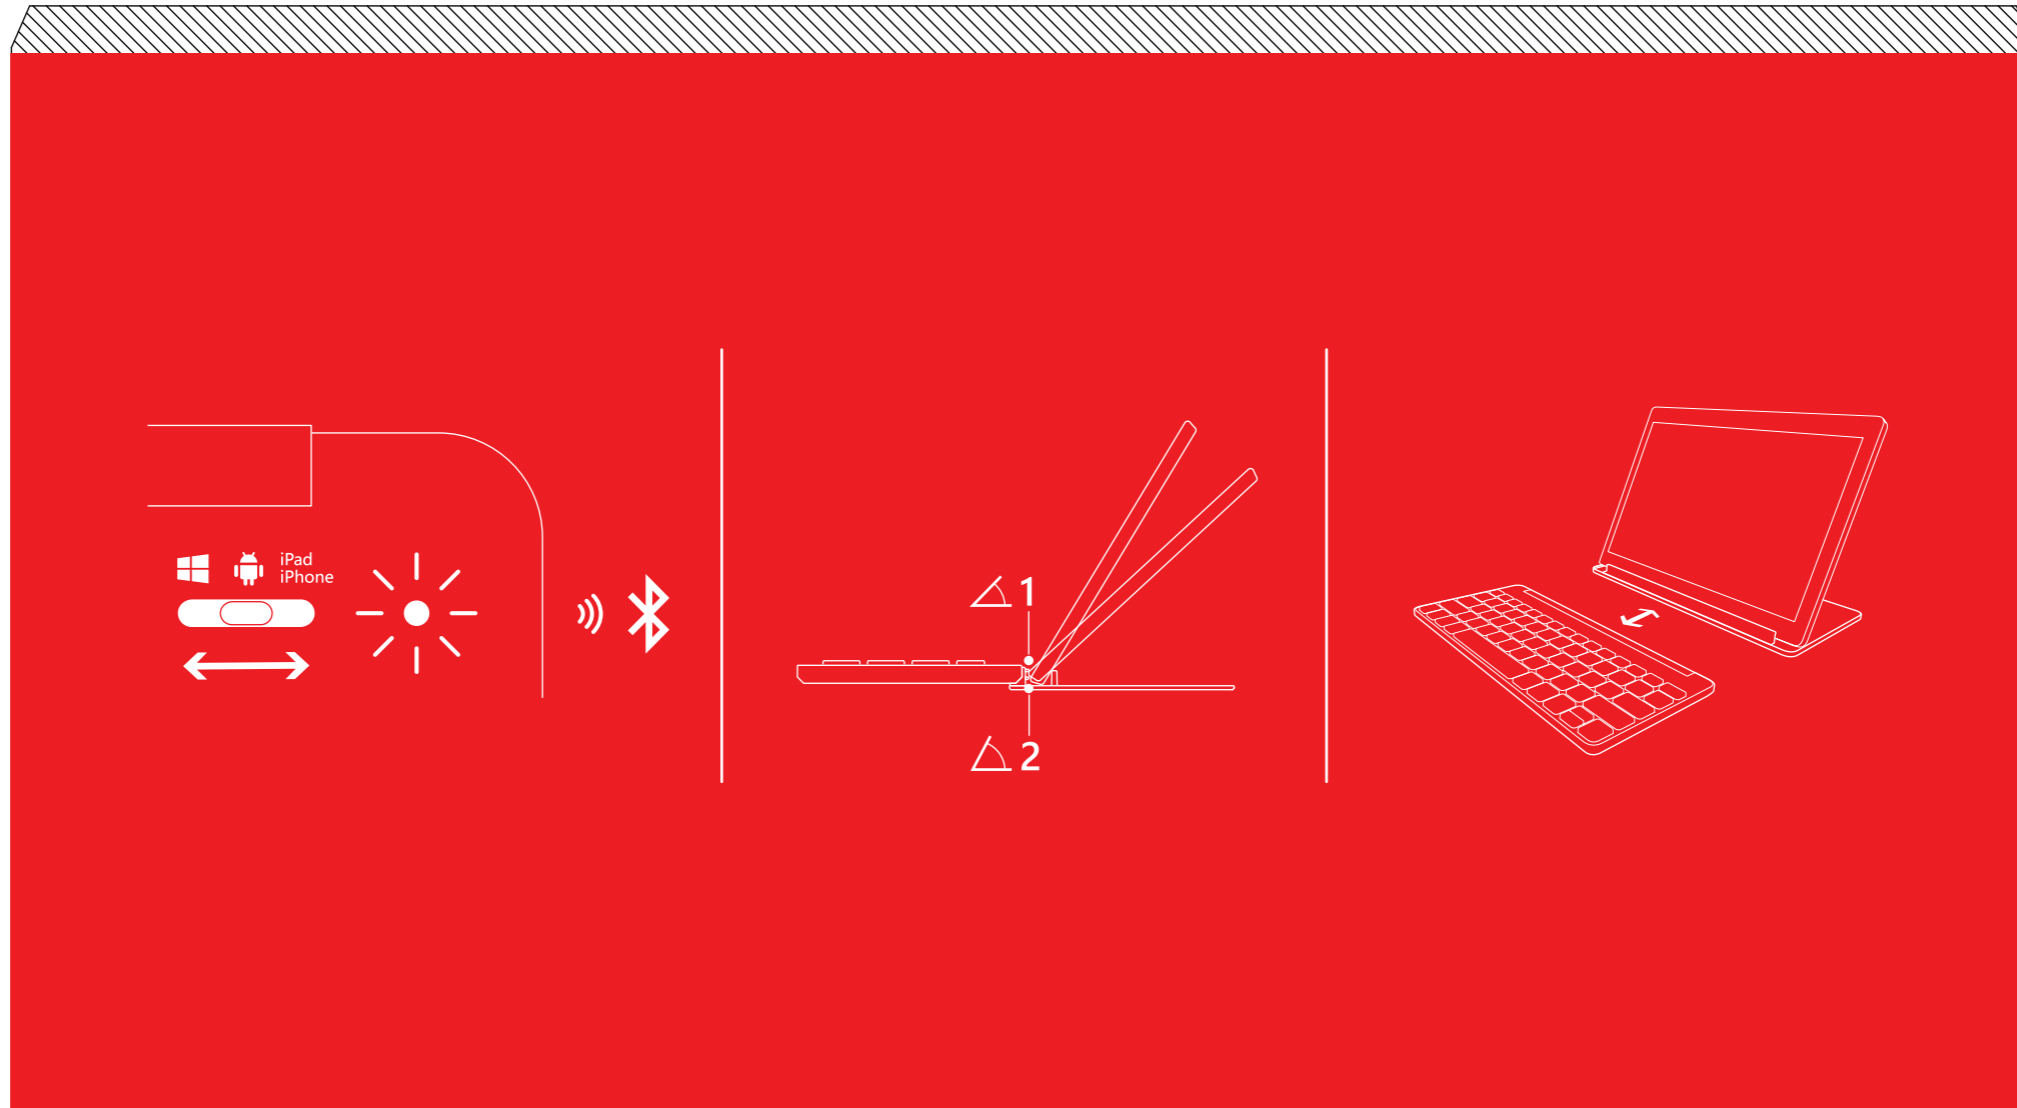

REVISION
3
SCALE
1:1 in A3 size paper

Label

Location: Inside lid flip (on packaging)
Color: White on red background

TOLERANCES
UNLESS OTHERWISE SPECIFIED
DIMENSIONS ARE IN MILLIMETERS

DESCRIPTION
ION_QSG

DWN BY
Jiun Yang, v-shy, MACH
SOFTWARE VERSION
Adobe Illustrator CC