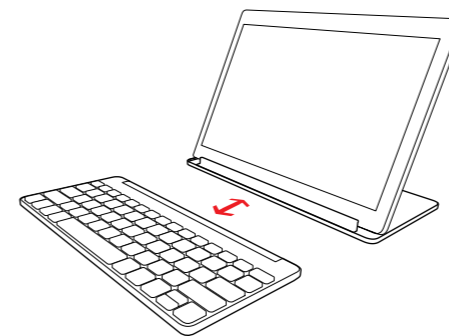

Open Size: 204mmW x 127mmH
Folded Size: 102mmW x 127mmH
Color: 4C

Set up

- ③ Pair your Universal Mobile Keyboard in your device:
- Windows**
 - a. Settings > Change PC Settings > PC and Devices > Bluetooth
 - b. Select "Universal Mobile Keyboard" and enter passkey
 - Android**
 - a. Search for Bluetooth devices
 - b. Add "Universal Mobile Keyboard" and enter passkey
 - Apple iOS**
 - iPad
 - a. Settings > turn on Bluetooth
 - b. Select "Universal Mobile Keyboard" and enter passkey
 - iPhone
 - a. Settings > turn on Bluetooth
 - b. Select "Universal Mobile Keyboard" and enter passkey

www.microsoft.com/hardware/productguide

Two device viewing angles

Detachable cover

www.microsoft.com/hardware/support

TOLERANCES
UNLESS OTHERWISE SPECIFIED
DIMENSIONS ARE IN MILLIMETERS

DESCRIPTION
ION QSG