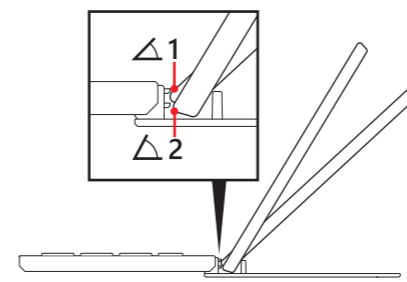

Open Size: 204mmW x 127mmH
Folded Size: 102mmW x 127mmH
Color: 4C

Set up

- ③ Pair your Universal Mobile Keyboard in your device:
- Windows**
 - a. Settings > Change PC Settings > PC and Devices > Bluetooth
 - b. Select "Universal Mobile Keyboard" and enter passkey
 - Android**
 - a. Search for Bluetooth devices
 - b. Add "Universal Mobile Keyboard" and enter passkey
 - Apple iOS**
 - iPad
 - a. Settings > turn on Bluetooth
 - b. Select "Universal Mobile Keyboard" and enter passkey
 - iPhone
 - a. Settings > turn on Bluetooth
 - b. Select "Universal Mobile Keyboard" and enter passkey

www.microsoft.com/hardware/productguide

Two device viewing angles

Detachable cover

www.microsoft.com/hardware/support

TOLERANCES
UNLESS OTHERWISE SPECIFIED
DIMENSIONS ARE IN MILLIMETERS

DESCRIPTION
ION QSG