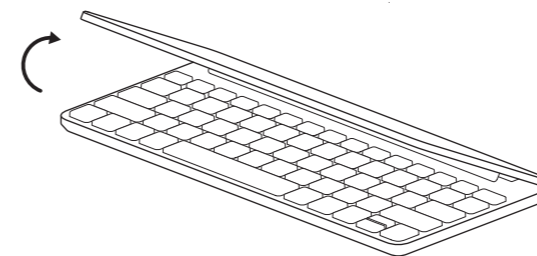

Booklet

Open Size: 204mmW x 127mmH
Folded Size: 102mmW x 127mmH
Color: 4C

Inside Front Cover

Page 1

English - EN
English - EN
English - EN

OFF

ON

TOLERANCES
UNLESS OTHERWISE SPECIFIED
DIMENSIONS ARE IN MILLIMETERS