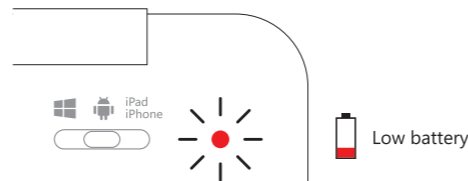

Booklet

Open Size: 204mmW x 127mmH
Folded Size: 102mmW x 127mmH
Color: 4C

Power & Pairing

Press 1 second to power on/off
Press 3 seconds to pair your device

Charging tips

www.microsoft.com/hardware/productguide

OS specific keys

Windows: Esc
Android: Back
Apple iOS: Home

Windows: Start
Android: Home
Apple iOS: Home

Windows: Ctrl
Android: Ctrl
Apple iOS: Command

Function keys

Press Fn + following keys:

Delete text to right

Open/close virtual keyboard*
*For Android and Apple iOS only

Switch keyboard language