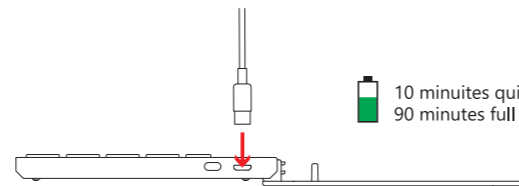

Booklet

Open Size: 204mmW x 127mmH
Folded Size: 102mmW x 127mmH
Color: 4C

Power & Pairing

Press 1 second to power on/off
Press 3 seconds to pair your device

Charging tips

www.microsoft.com/hardware/productguide

OS specific keys

Windows: Esc
Android: Back
Apple iOS: Home

Windows: Start
Android: Home
Apple iOS: Home

Windows: Ctrl
Android: Ctrl
Apple iOS: Command

Function keys

Press Fn + following keys:

Delete text to right

Open/close virtual keyboard*
*For Android and Apple iOS only

Switch keyboard language