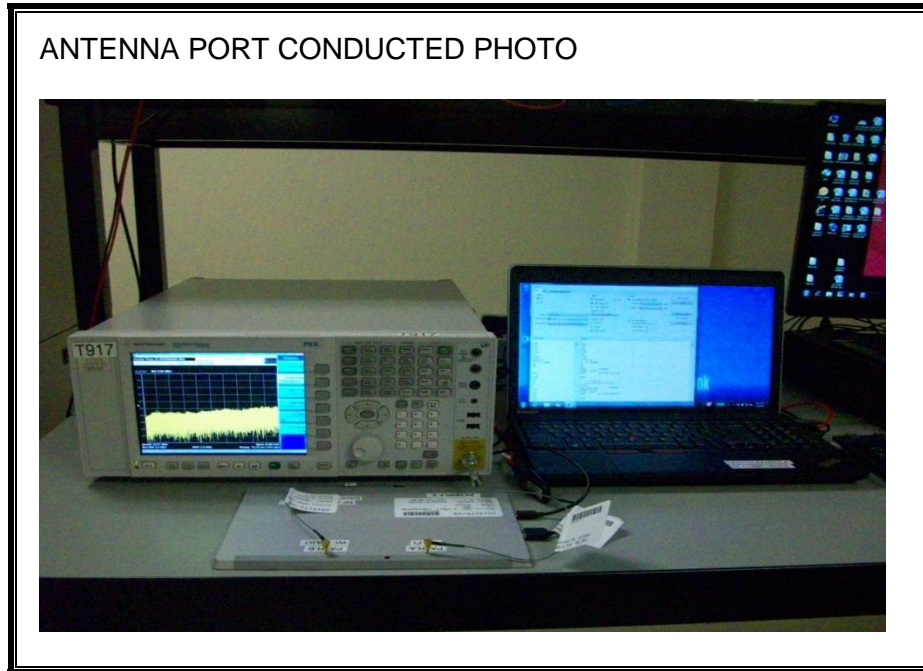

12. SETUP PHOTOS

ANTENNA PORT CONDUCTED RF MEASUREMENT SETUP

RADIATED RF MEASUREMENT SETUP

RADIATED RF MEASUREMENT SETUP (ABOVE 1 GHz)

RADIATED FRONT PHOTO (ABOVE 1 GHz)

RADIATED BACK PHOTO (ABOVE 1 GHz)

RADIATED RF MEASUREMENT SETUP (Below 1 GHz)

RADIATED FRONT PHOTO (BELOW 1 GHz)

RADIATED BACK PHOTO (BELOW 1 GHz)

POWERLINE CONDUCTED EMISSIONS MEASUREMENT SETUP

LINE CONDUCTED FRONT PHOTO

LINE CONDUCTED BACK PHOTO

END OF REPORT