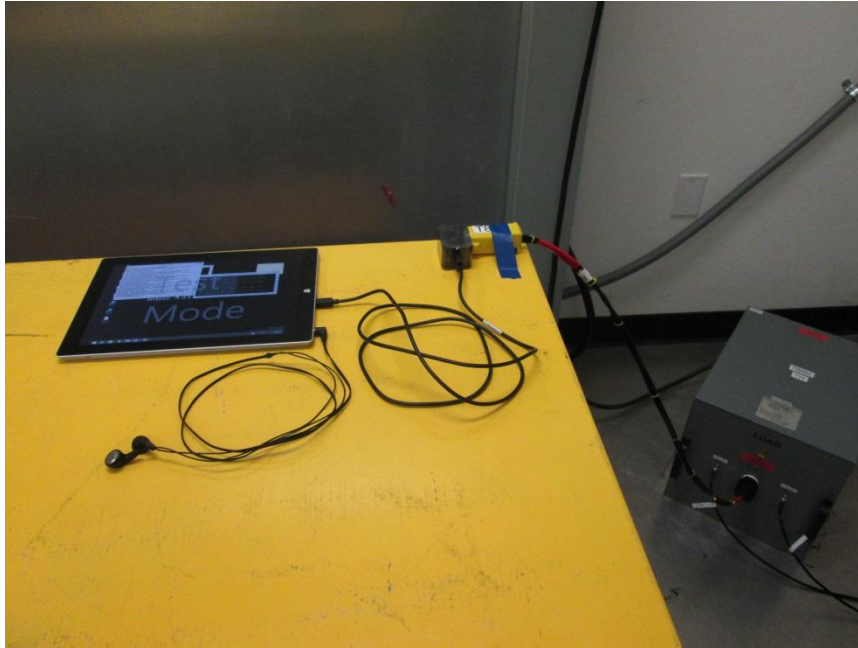

12. SETUP PHOTOS

ANTENNA PORT CONDUCTED RF MEASUREMENT SETUP

RADIATED RF MEASUREMENT SETUP

RADIATED RF MEASUREMENT SETUP (ABOVE 1 GHz)

RADIATED FRONT PHOTO (ABOVE 1 GHz)

RADIATED BACK PHOTO (ABOVE 1 GHz)

RADIATED RF MEASUREMENT SETUP (Below 1 GHz)

RADIATED FRONT PHOTO (BELOW 1 GHz)

RADIATED BACK PHOTO (BELOW 1 GHz)

POWERLINE CONDUCTED EMISSIONS MEASUREMENT SETUP

LINE CONDUCTED FRONT PHOTO

LINE CONDUCTED BACK PHOTO

END OF REPORT