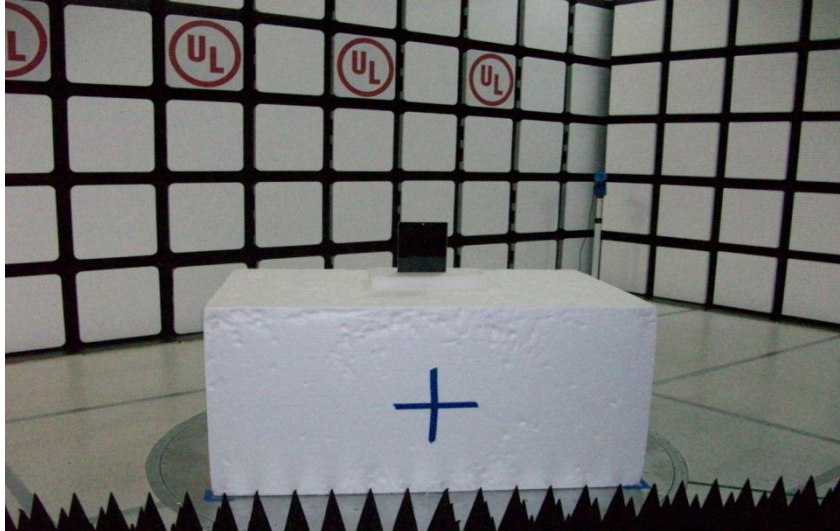

12. SETUP PHOTOS

ANTENNA PORT CONDUCTED RF MEASUREMENT SETUP

RADIATED RF MEASUREMENT SETUP

RADIATED RF MEASUREMENT SETUP (ABOVE 1 GHz)

RADIATED FRONT PHOTO (ABOVE 1 GHz)

RADIATED BACK PHOTO (ABOVE 1 GHz)

RADIATED RF MEASUREMENT SETUP (Below 1 GHz)

RADIATED FRONT PHOTO (BELOW 1 GHz)

RADIATED BACK PHOTO (BELOW 1 GHz)

POWERLINE CONDUCTED EMISSIONS MEASUREMENT SETUP

LINE CONDUCTED FRONT PHOTO

LINE CONDUCTED BACK PHOTO

END OF REPORT