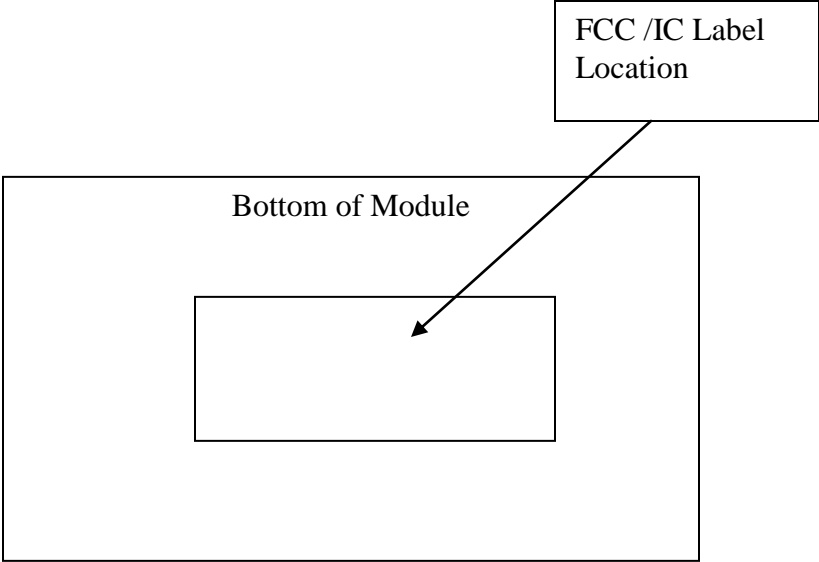

PROPOSED FCC/IC ID LABEL AND LOCATION

PROPOSED FCC/IC ID LABEL FOR HOST DEVICE

MICROSOFT CORPORATION

**This device contains FCC ID: C3K1575 AND
IC: 3048A-1575**