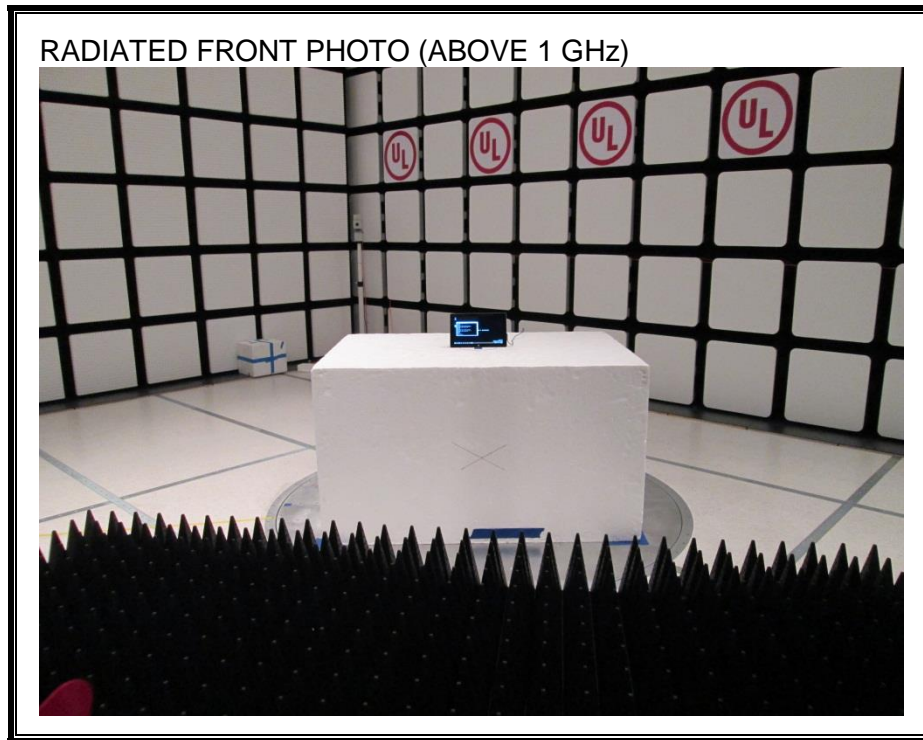

11. SETUP PHOTOS

ANTENNA PORT CONDUCTED RF MEASUREMENT SETUP

RADIATED RF MEASUREMENT SETUP (BELOW 1 GHz)

RADIATED RF MEASUREMENT SETUP (ABOVE 1 GHz)

RADIATED RF MEASUREMENT SETUP FOR PORTABLE CONFIGURATION

Y-AXIS FRONT PHOTO

Y-AXIS BACK PHOTO

Z-AXIS FRONT PHOTO

Z-AXIS BACK PHOTO

POWERLINE CONDUCTED EMISSIONS MEASUREMENT SETUP

LINE CONDUCTED FRONT PHOTO

LINE CONDUCTED BACK PHOTO

END OF REPORT