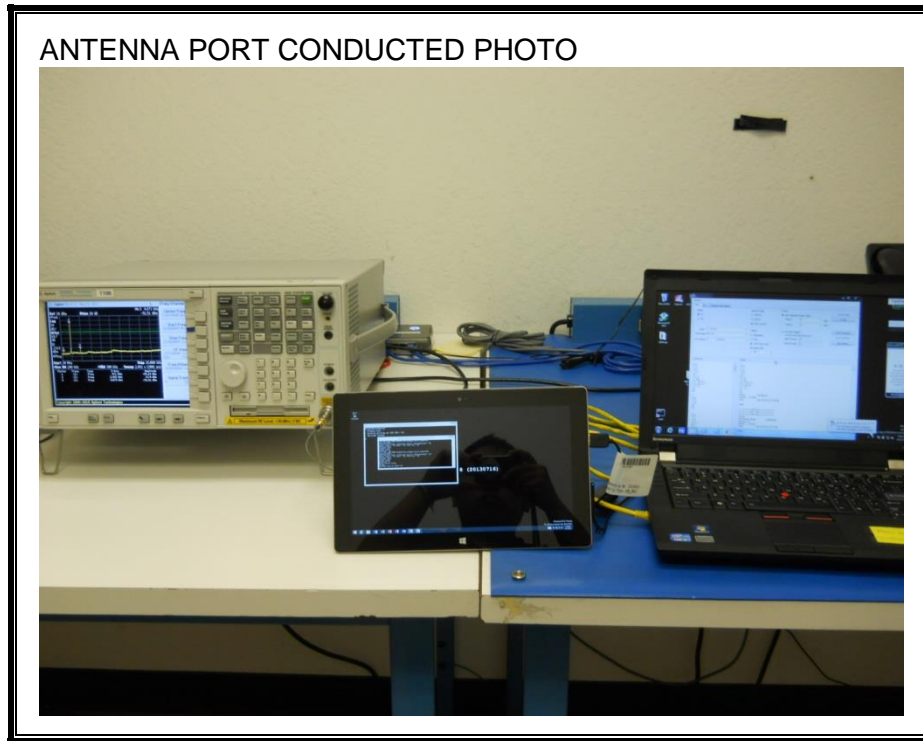

11. SETUP PHOTOS

ANTENNA PORT CONDUCTED RF MEASUREMENT SETUP

RADIATED RF MEASUREMENT SETUP (BELOW 1 GHz)

RADIATED RF MEASUREMENT SETUP (ABOVE 1 GHz)

RADIATED RF MEASUREMENT SETUP FOR PORTABLE CONFIGURATION

Y-AXIS FRONT PHOTO

Y-AXIS BACK PHOTO

Z-AXIS FRONT PHOTO

Z-AXIS BACK PHOTO

POWERLINE CONDUCTED EMISSIONS MEASUREMENT SETUP

LINE CONDUCTED FRONT PHOTO

LINE CONDUCTED BACK PHOTO

END OF REPORT