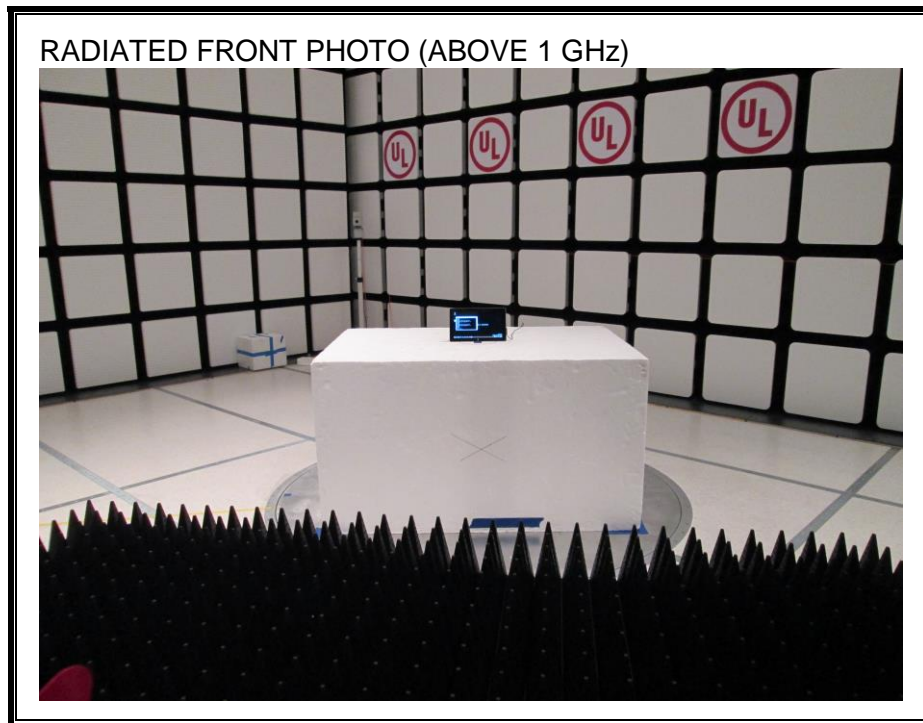

8. SETUP PHOTOS

ANTENNA PORT CONDUCTED RF MEASUREMENT SETUP

RADIATED RF MEASUREMENT SETUP (BELOW 1 GHz)

RADIATED RF MEASUREMENT SETUP (ABOVE 1 GHz)

RADIATED RF MEASUREMENT SETUP FOR PORTABLE CONFIGURATION

X-AXIS FRONT PHOTO

X-AXIS BACK PHOTO

Y-AXIS FRONT PHOTO

Y-AXIS BACK PHOTO

Z-AXIS FRONT PHOTO

Z-AXIS BACK PHOTO

POWERLINE CONDUCTED EMISSIONS MEASUREMENT SETUP

END OF REPORT