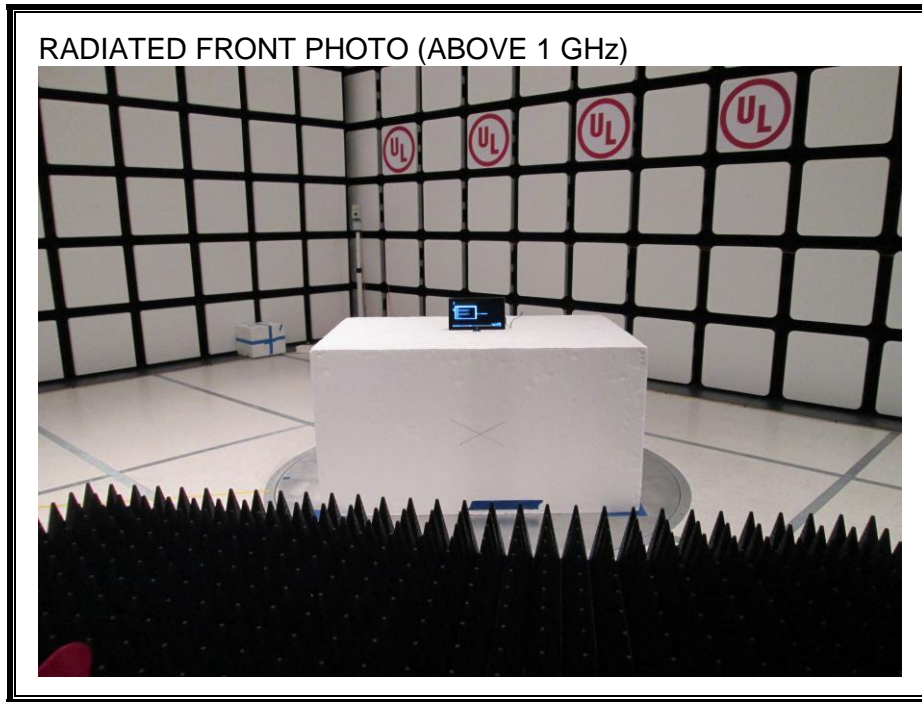

11. SETUP PHOTOS

ANTENNA PORT CONDUCTED RF MEASUREMENT SETUP

RADIATED RF MEASUREMENT SETUP (BELOW 1 GHz)

RADIATED FRONT PHOTO (BELOW 1 GHz)

RADIATED BACK PHOTO (BELOW 1 GHz)

RADIATED RF MEASUREMENT SETUP (ABOVE 1 GHz)

RADIATED RF MEASUREMENT SETUP FOR PORTABLE CONFIGURATION

X-AXIS FRONT PHOTO

X-AXIS BACK PHOTO

Y-AXIS FRONT PHOTO

Y-AXIS BACK PHOTO

Z-AXIS FRONT PHOTO

Z-AXIS BACK PHOTO

POWERLINE CONDUCTED EMISSIONS MEASUREMENT SETUP

LINE CONDUCTED FRONT PHOTO

LINE CONDUCTED BACK PHOTO

END OF REPORT