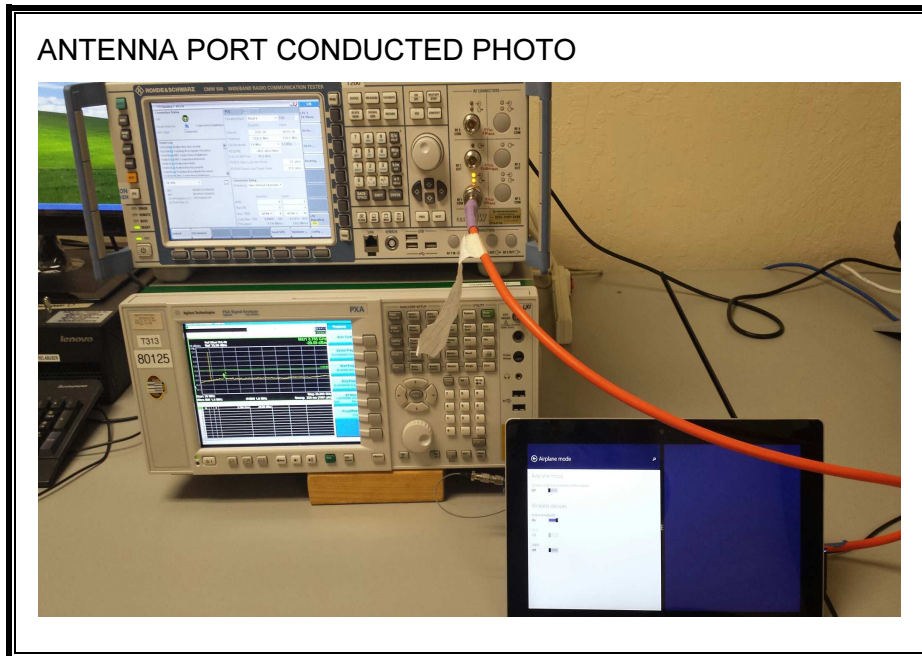

### ANTENNA PORT CONDUCTED RF MEASUREMENT SETUP

### RADIATED RF MEASUREMENT SETUP FOR PORTABLE CONFIGURATION

Y-AXIS PHOTO

Z-AXIS PHOTO

EUT WITH KEYPAD AND AC ADAPTER PHOTO

**ENVIRONMENTAL CHAMBER**

ENVIRONMENTAL CHAMBER PHOTO

**END OF REPORT**