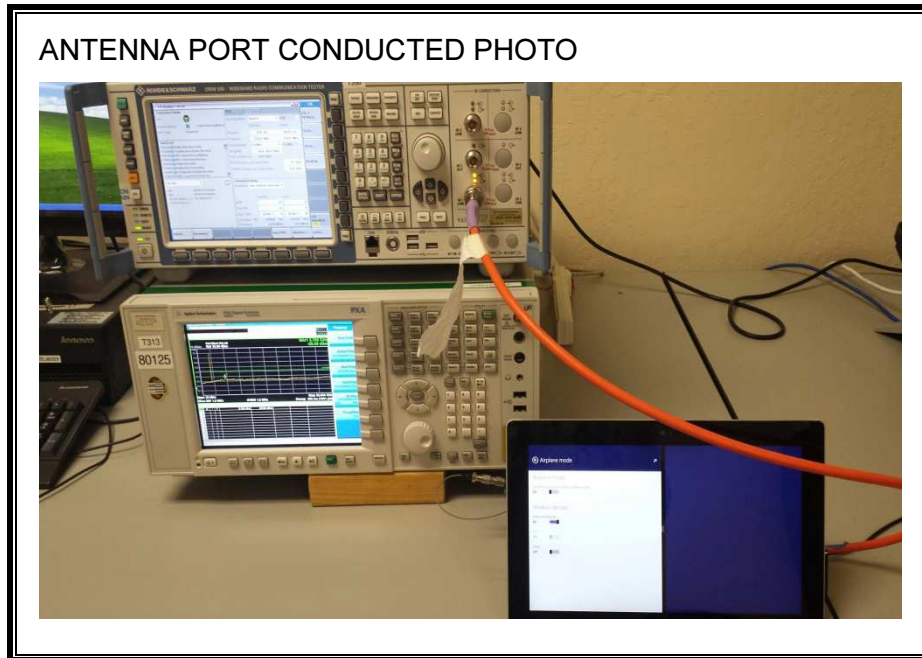

10. SETUP PHOTOS

ANTENNA PORT CONDUCTED RF MEASUREMENT SETUP

RADIATED RF MEASUREMENT SETUP FOR PORTABLE CONFIGURATION

Y-AXIS PHOTO

Y-AXIS (With Keyboard) PHOTO

Z-AXIS PHOTO

ENVIRONMENTAL CHAMBER PHOTO

END OF REPORT