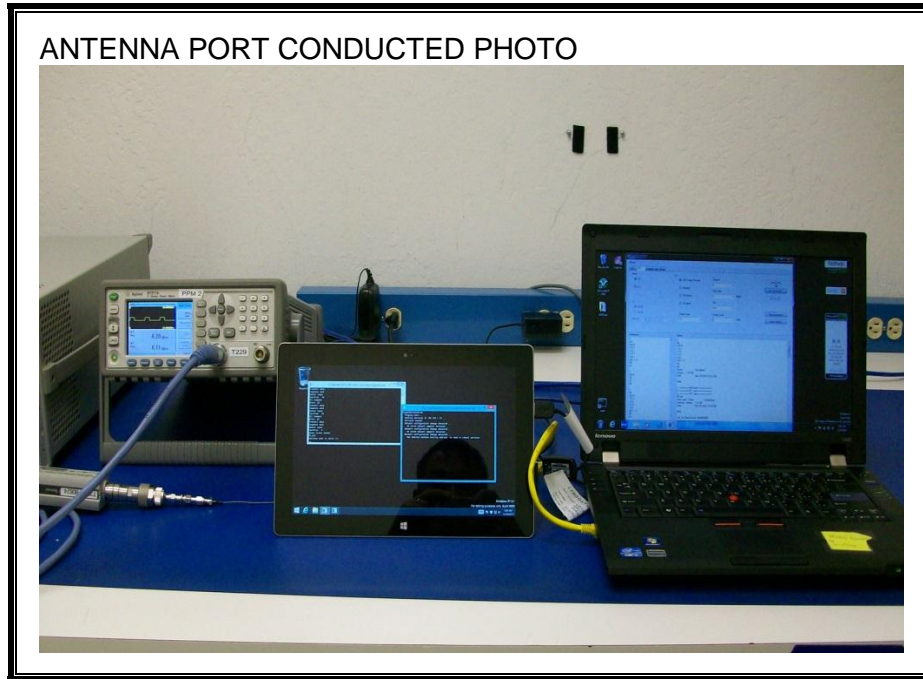

## 10. SETUP PHOTOS

### ANTENNA PORT CONDUCTED RF MEASUREMENT SETUP

**RADIATED RF MEASUREMENT SETUP (BELOW 1 GHz)**

**RADIATED RF MEASUREMENT SETUP (ABOVE 1 GHz)**

**POWERLINE CONDUCTED EMISSIONS MEASUREMENT SETUP**

LINE CONDUCTED FRONT PHOTO

LINE CONDUCTED BACK PHOTO

**END OF REPORT**

Page 110 of 110