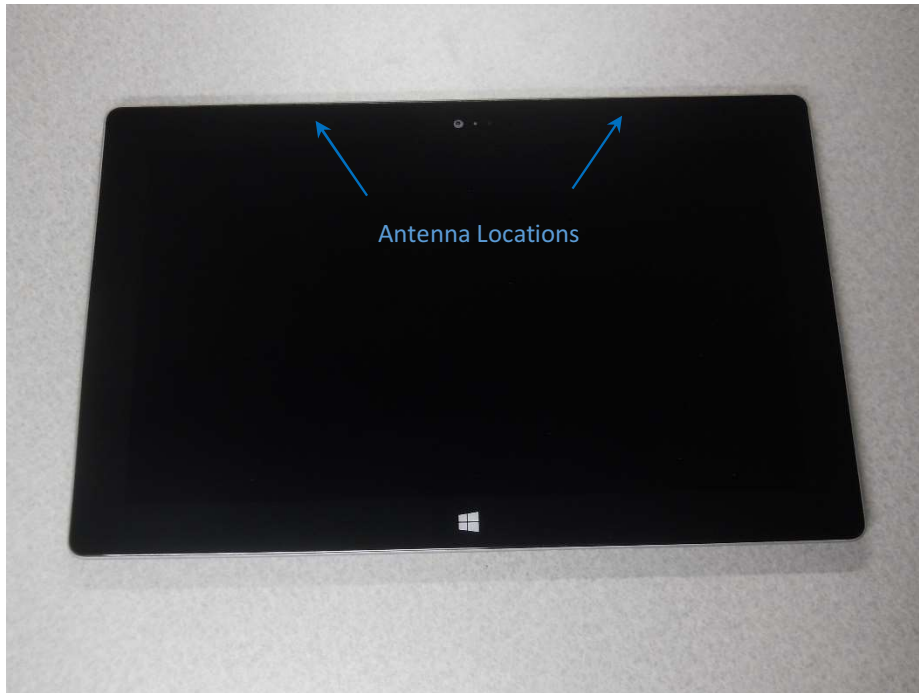

Model 1572 Internal Photographs

Front

Motherboard

Display

Batteries

Antenna Locations

Speaker

Speaker

Top side of motherboard with shield cans.

Wi-Main/ BT Antenna

Wi-MIMO Antenna

Top side of motherboard with shield cans removed.

Bottom side of motherboard with shield cans.

Bottom side of Wi-MIMO Antenna location

Bottom side of Wi-Main/ BT Antenna location

Bottom side of motherboard with shield cans removed.

Fully Disassembled View