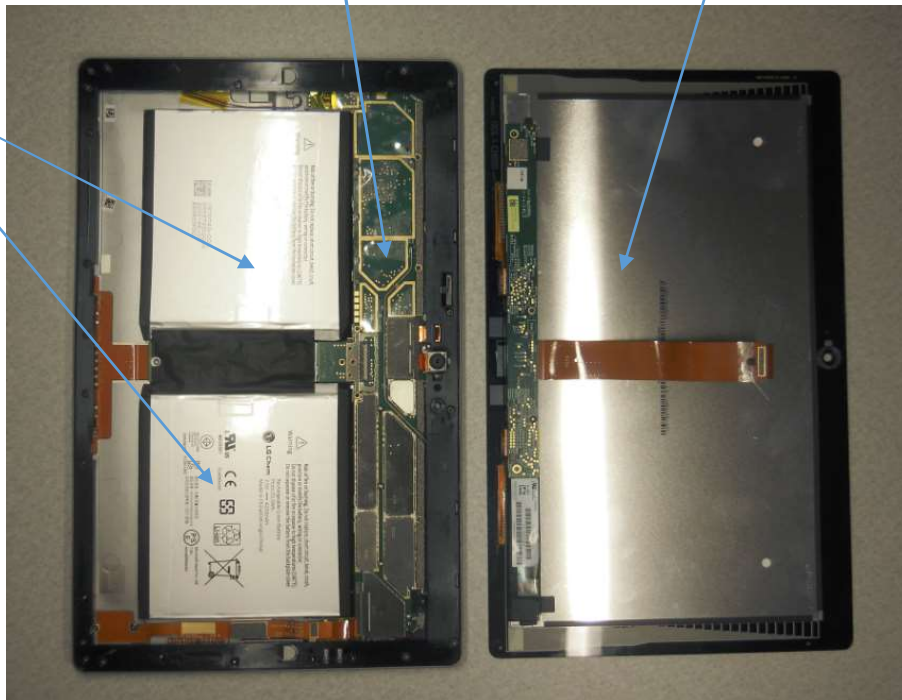

Model 1572 Internal Photographs

Front

Motherboard

Display

Batteries

Antenna Locations

Speaker

Speaker

Top side of motherboard with shield cans.

Wi-Main/ BT Antenna

Wi-MIMO Antenna

Top side of motherboard with shield cans removed.

Bottom side of motherboard with shield cans.

Bottom side of Wi-MIMO Antenna location

Bottom side of Wi-Main/ BT Antenna location

Bottom side of motherboard with shield cans removed.

Fully Disassembled View