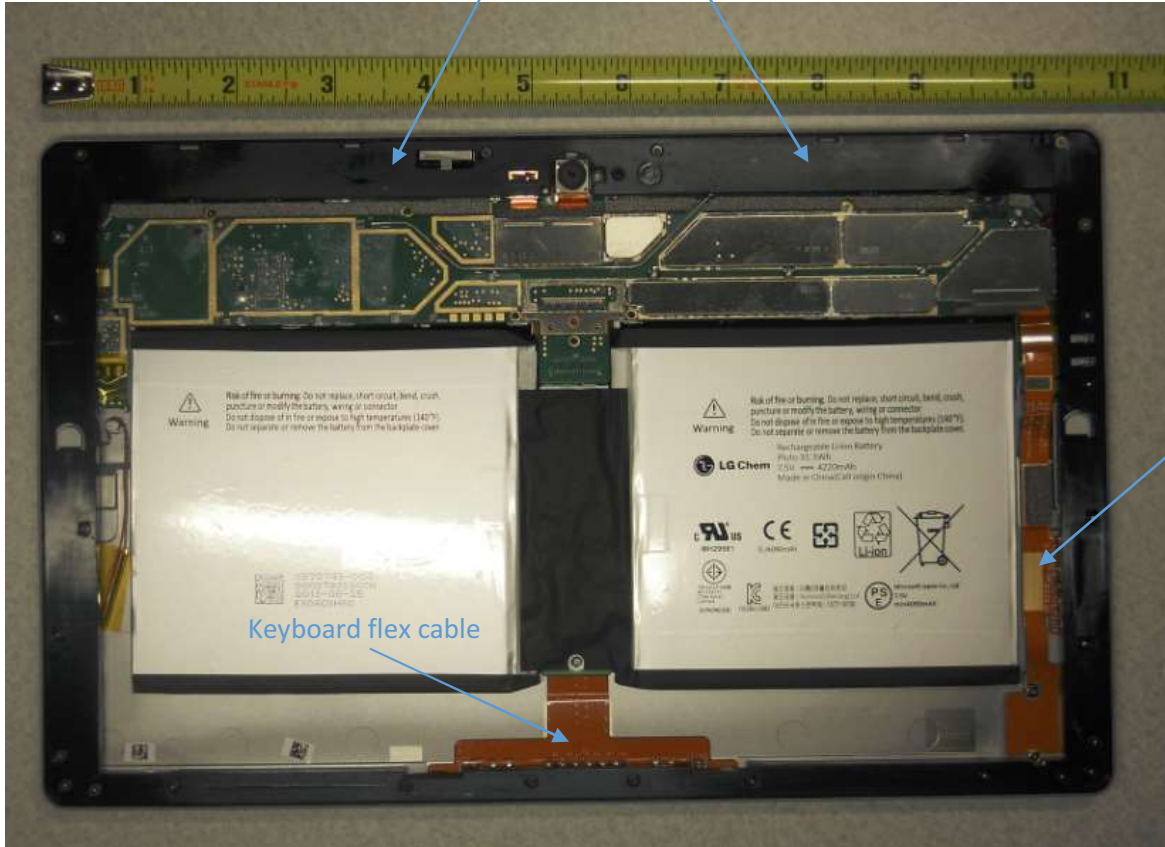

Model 1572 Internal Photographs

Front

Motherboard

Display

Batteries

Antenna Locations

Speaker

Speaker

Top side of motherboard with shield cans.

Wi-Main/ BT Antenna

Wi-MIMO Antenna

Top side of motherboard with shield cans removed.

Bottom side of motherboard with shield cans.

Bottom side of Wi-MIMO Antenna location

Bottom side of Wi-Main/ BT Antenna location

Bottom side of motherboard with shield cans removed.

Fully Disassembled View