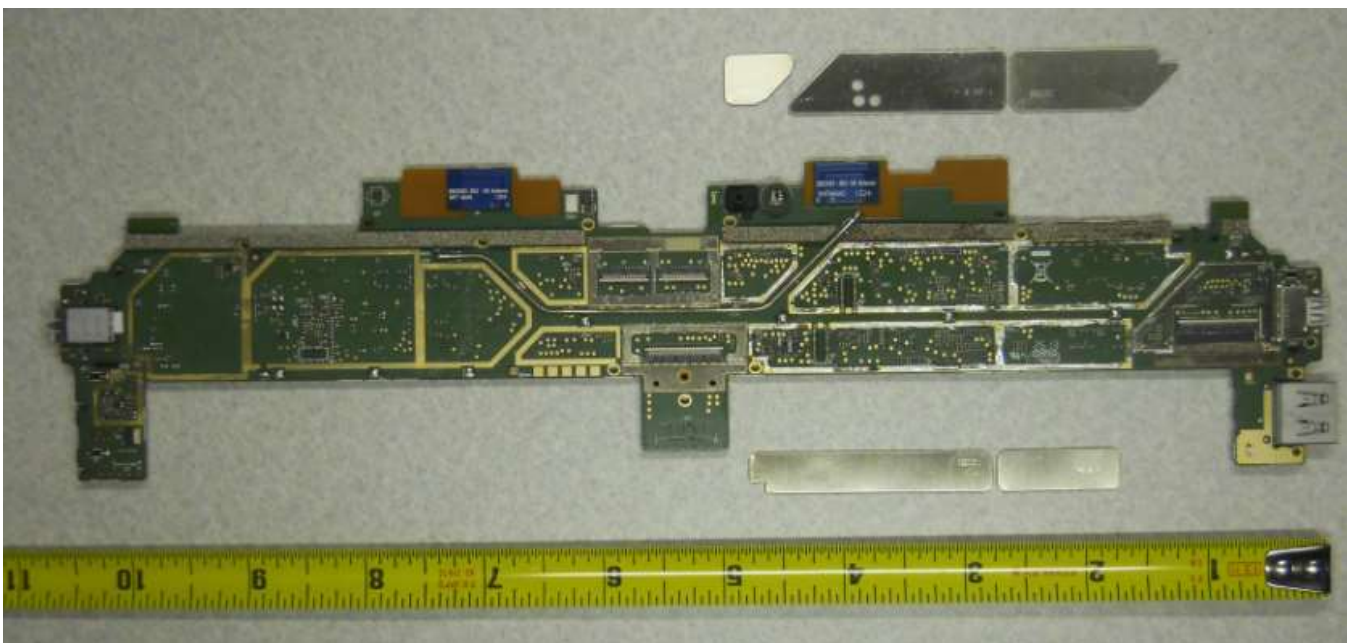

Model 1572 Internal Photographs

Front

Motherboard

Display

Batteries

Antenna Locations

Speaker

Speaker

Top side of motherboard with shield cans.

Wi-Main/ BT Antenna

Wi-MIMO Antenna

Top side of motherboard with shield cans removed.

Bottom side of motherboard with shield cans.

Bottom side of Wi-MIMO Antenna location

Bottom side of Wi-Main/ BT Antenna location

Bottom side of motherboard with shield cans removed.

Fully Disassembled View