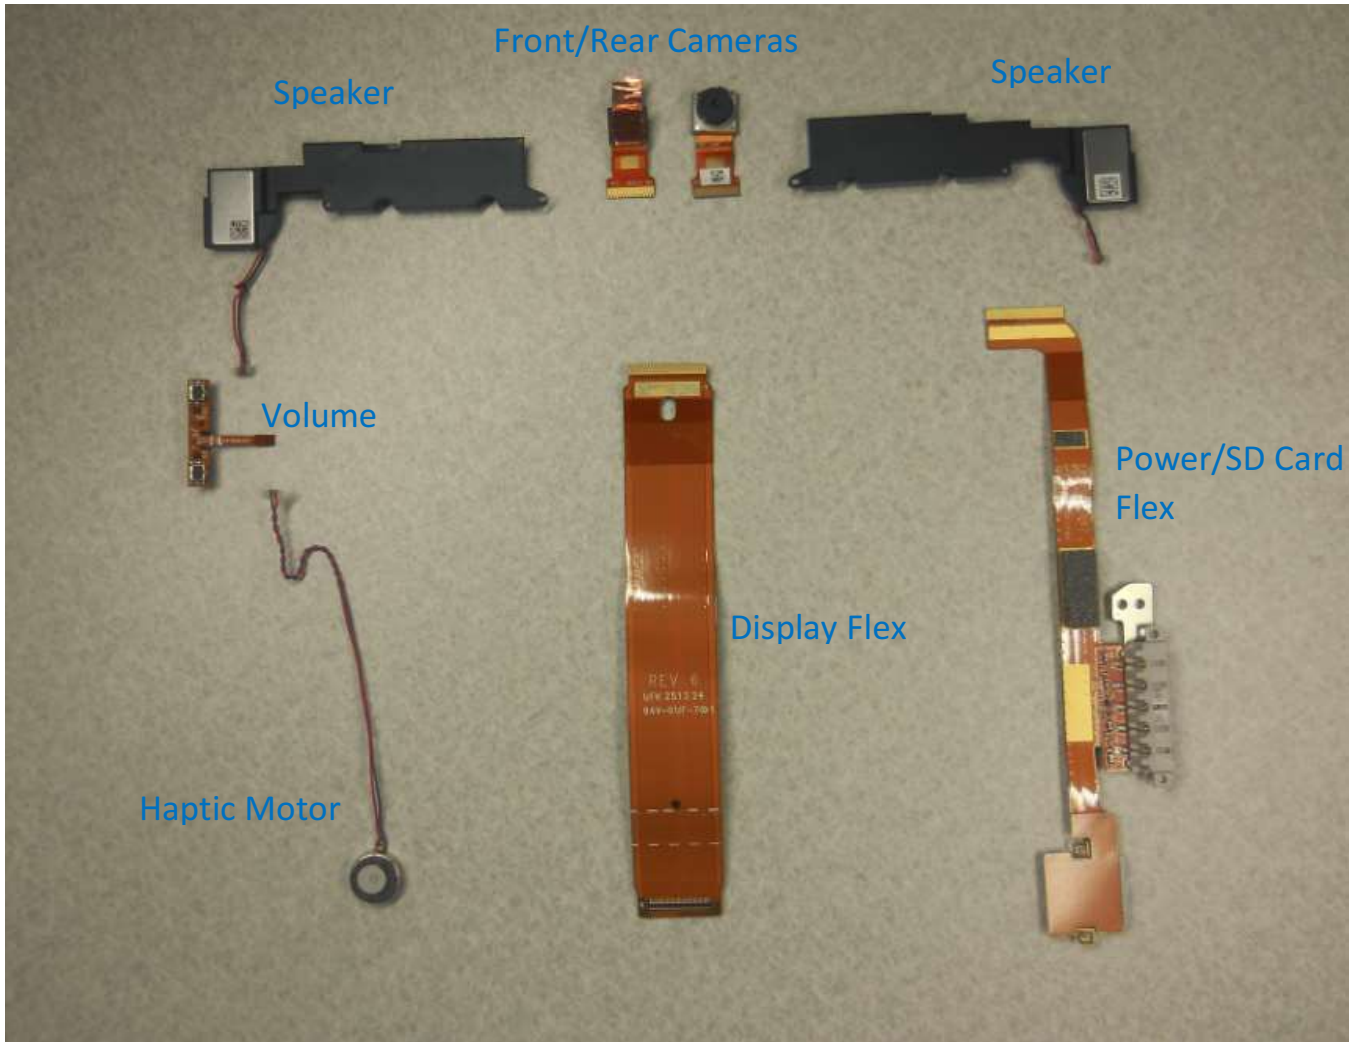

Top side of motherboard with shield cans.

Wi-Main/ BT Antenna

Wi-MIMO Antenna

Top side of motherboard with shield cans removed.

Bottom side of motherboard with shield cans.

Bottom side of Wi-MIMO Antenna location

Bottom side of Wi-Main/ BT Antenna location

Bottom side of motherboard with shield cans removed.

Fully Disassembled View