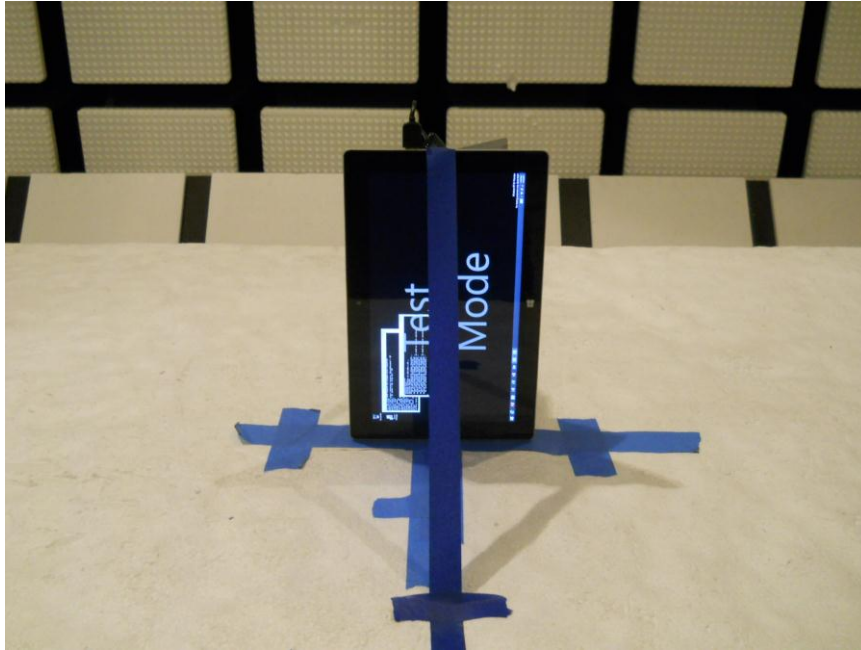

### ANTENNA PORT CONDUCTED RF MEASUREMENT SETUP

**RADIATED RF MEASUREMENT SETUP (BELOW 1 GHz)**

**RADIATED RF MEASUREMENT SETUP (ABOVE 1 GHz)**

RADIATED FRONT PHOTO (ABOVE 1 GHz)

RADIATED BACK PHOTO (ABOVE 1 GHz)

**RADIATED RF MEASUREMENT SETUP FOR PORTABLE CONFIGURATION**

X-AXIS FRONT PHOTO

X-AXIS BACK PHOTO

Y-AXIS FRONT PHOTO

Y-AXIS BACK PHOTO

**POWERLINE CONDUCTED EMISSIONS MEASUREMENT SETUP**

**END OF REPORT**