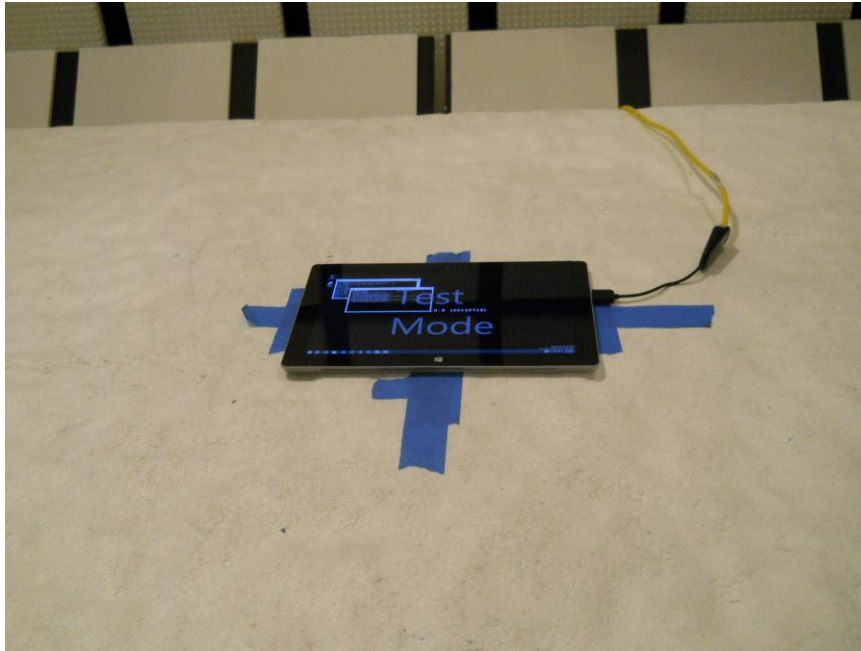

### ANTENNA PORT CONDUCTED RF MEASUREMENT SETUP

**RADIATED RF MEASUREMENT SETUP (BELOW 1 GHz)**

**RADIATED RF MEASUREMENT SETUP (ABOVE 1 GHz)**

RADIATED FRONT PHOTO (ABOVE 1 GHz)

RADIATED BACK PHOTO (ABOVE 1 GHz)

**RADIATED RF MEASUREMENT SETUP FOR PORTABLE CONFIGURATION**

X-AXIS FRONT PHOTO

X-AXIS BACK PHOTO

Y-AXIS FRONT PHOTO

Y-AXIS BACK PHOTO

**POWERLINE CONDUCTED EMISSIONS MEASUREMENT SETUP**

**END OF REPORT**