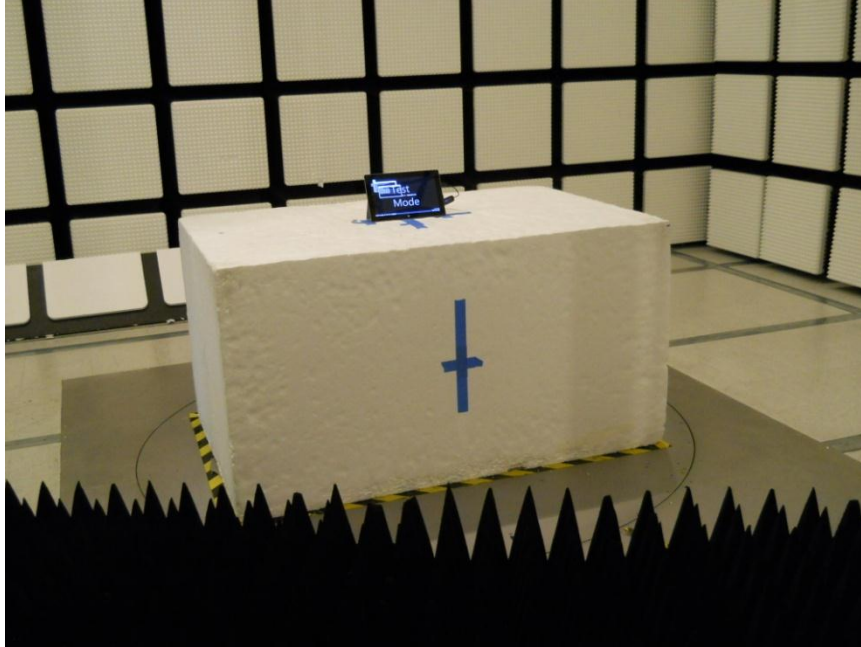

### ANTENNA PORT CONDUCTED RF MEASUREMENT SETUP

**RADIATED RF MEASUREMENT SETUP (BELOW 1 GHz)**

**RADIATED RF MEASUREMENT SETUP (ABOVE 1 GHz)**

RADIATED FRONT PHOTO (ABOVE 1 GHz)

RADIATED BACK PHOTO (ABOVE 1 GHz)

**RADIATED RF MEASUREMENT SETUP FOR PORTABLE CONFIGURATION**

X-AXIS FRONT PHOTO

X-AXIS BACK PHOTO

Y-AXIS FRONT PHOTO

Y-AXIS BACK PHOTO

**POWERLINE CONDUCTED EMISSIONS MEASUREMENT SETUP**

**END OF REPORT**