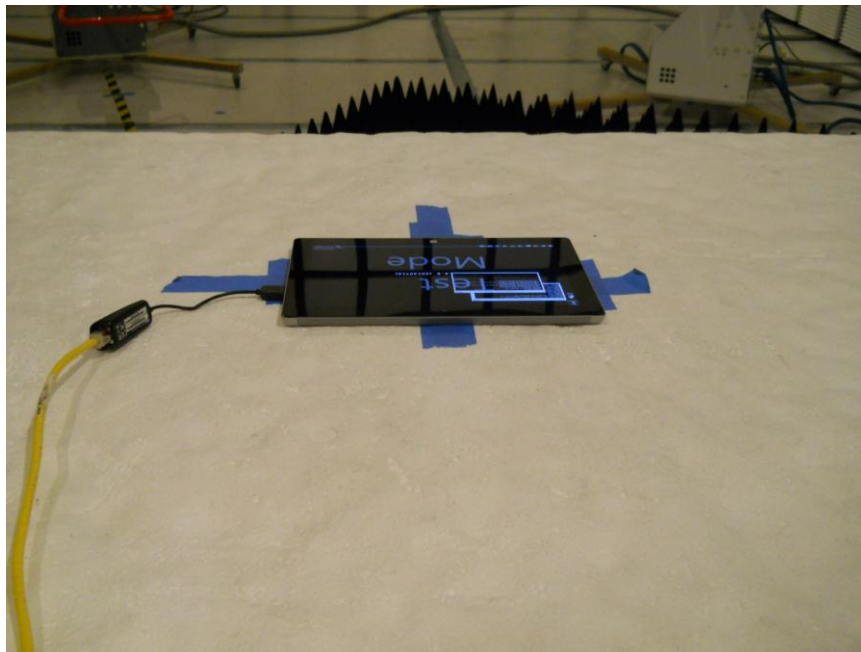

### ANTENNA PORT CONDUCTED RF MEASUREMENT SETUP

**RADIATED RF MEASUREMENT SETUP (BELOW 1 GHz)**

**RADIATED RF MEASUREMENT SETUP (ABOVE 1 GHz)**

RADIATED FRONT PHOTO (ABOVE 1 GHz)

RADIATED BACK PHOTO (ABOVE 1 GHz)

**RADIATED RF MEASUREMENT SETUP FOR PORTABLE CONFIGURATION**

X-AXIS FRONT PHOTO

X-AXIS BACK PHOTO

Y-AXIS FRONT PHOTO

Y-AXIS BACK PHOTO

**POWERLINE CONDUCTED EMISSIONS MEASUREMENT SETUP**

**END OF REPORT**