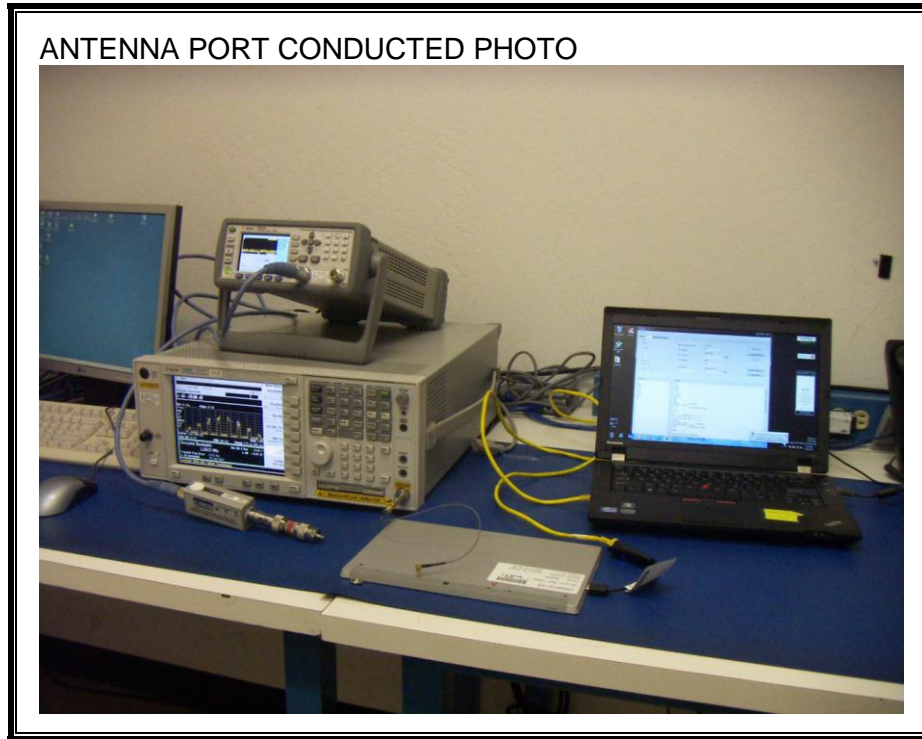

## 11. SETUP PHOTOS

### ANTENNA PORT CONDUCTED RF MEASUREMENT SETUP

**RADIATED RF MEASUREMENT SETUP (BELOW 1 GHz)**

**RADIATED RF MEASUREMENT SETUP (ABOVE 1 GHz)**

RADIATED FRONT PHOTO (ABOVE 1 GHz)

RADIATED BACK PHOTO (ABOVE 1 GHz)

**RADIATED RF MEASUREMENT SETUP FOR PORTABLE CONFIGURATION**

X-AXIS FRONT PHOTO

X-AXIS BACK PHOTO

Y-AXIS FRONT PHOTO

Y-AXIS BACK PHOTO

**POWERLINE CONDUCTED EMISSIONS MEASUREMENT SETUP**

**END OF REPORT**