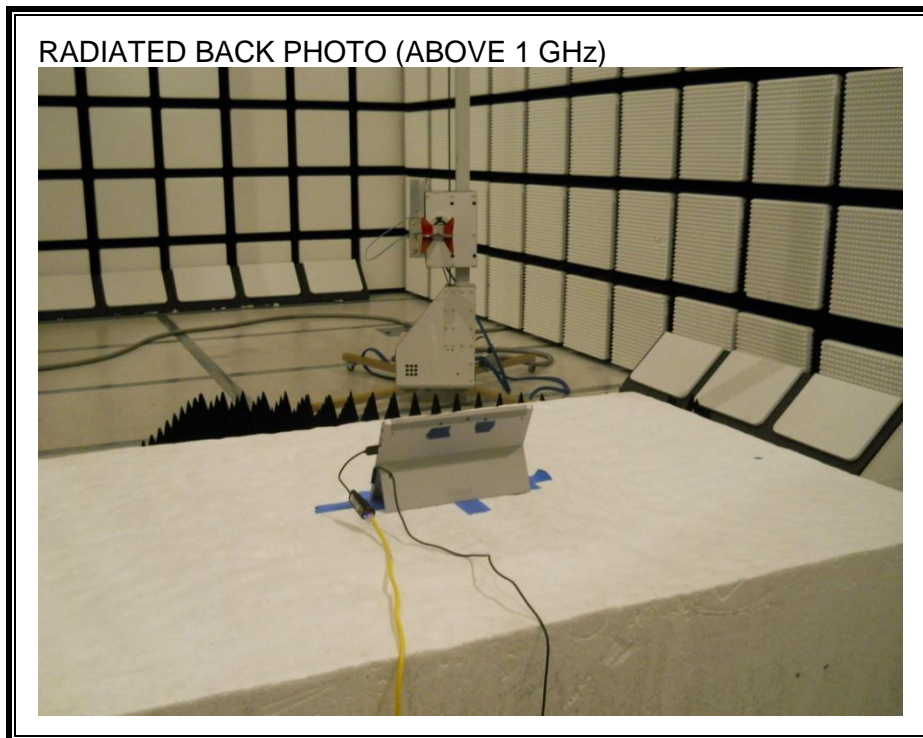

9. SETUP PHOTOS

ANTENNA PORT CONDUCTED RF MEASUREMENT SETUP

RADIATED RF MEASUREMENT SETUP (BELOW 1 GHz)

RADIATED RF MEASUREMENT SETUP (ABOVE 1 GHz)

RADIATED RF MEASUREMENT SETUP FOR PORTABLE CONFIGURATION

Y-AXIS FRONT PHOTO

Y-AXIS BACK PHOTO

POWERLINE CONDUCTED EMISSIONS MEASUREMENT SETUP

END OF REPORT