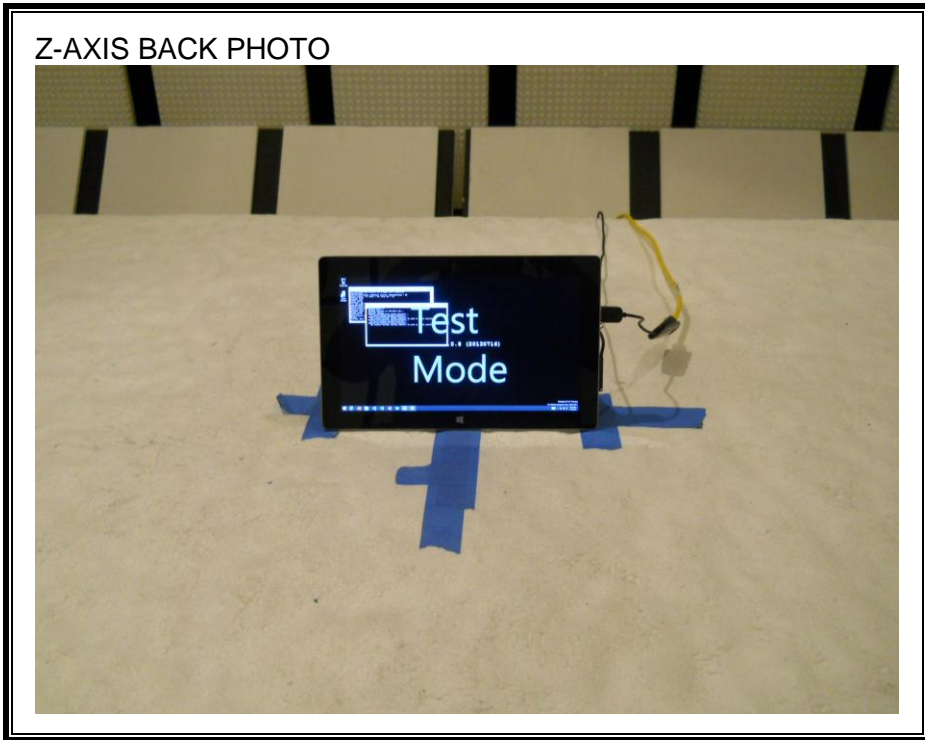

9. SETUP PHOTOS

ANTENNA PORT CONDUCTED RF MEASUREMENT SETUP

RADIATED RF MEASUREMENT SETUP (BELOW 1 GHz)

RADIATED RF MEASUREMENT SETUP (ABOVE 1 GHz)

RADIATED RF MEASUREMENT SETUP FOR PORTABLE CONFIGURATION

Y-AXIS FRONT PHOTO

Y-AXIS BACK PHOTO

POWERLINE CONDUCTED EMISSIONS MEASUREMENT SETUP

END OF REPORT