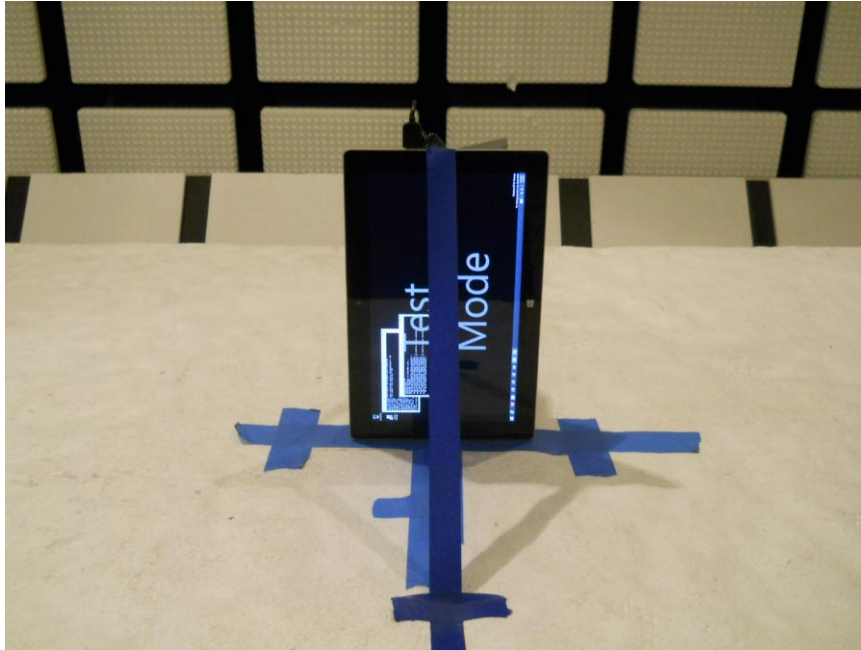

9. SETUP PHOTOS

ANTENNA PORT CONDUCTED RF MEASUREMENT SETUP

RADIATED RF MEASUREMENT SETUP (BELOW 1 GHz)

RADIATED RF MEASUREMENT SETUP (ABOVE 1 GHz)

RADIATED RF MEASUREMENT SETUP FOR PORTABLE CONFIGURATION

Y-AXIS FRONT PHOTO

Y-AXIS BACK PHOTO

POWERLINE CONDUCTED EMISSIONS MEASUREMENT SETUP

END OF REPORT