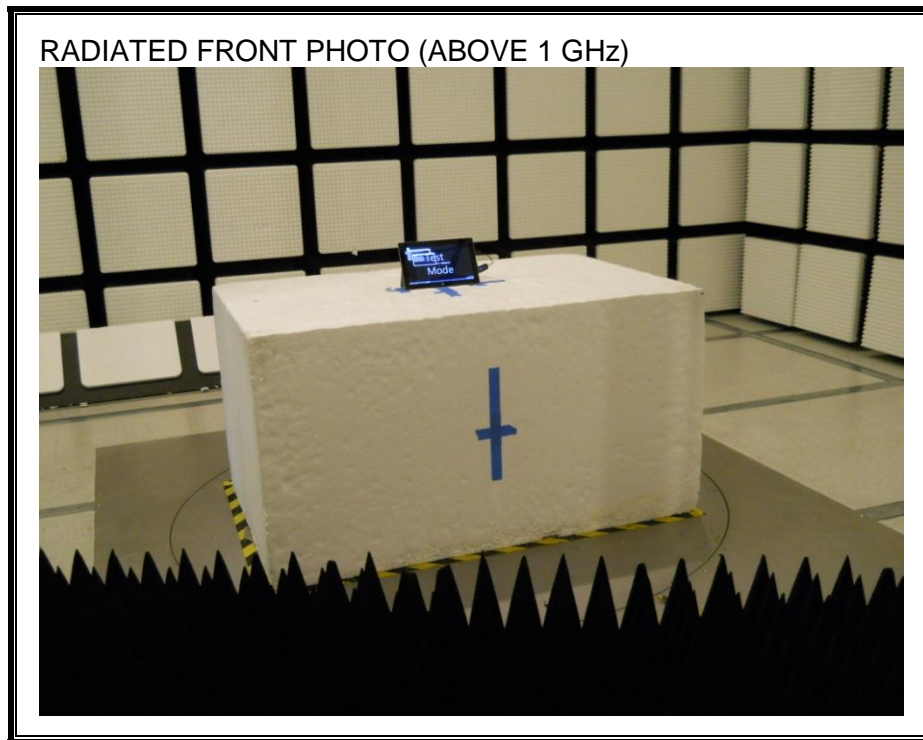

9. SETUP PHOTOS

ANTENNA PORT CONDUCTED RF MEASUREMENT SETUP

RADIATED RF MEASUREMENT SETUP (BELOW 1 GHz)

RADIATED RF MEASUREMENT SETUP (ABOVE 1 GHz)

RADIATED RF MEASUREMENT SETUP FOR PORTABLE CONFIGURATION

Y-AXIS FRONT PHOTO

Y-AXIS BACK PHOTO

POWERLINE CONDUCTED EMISSIONS MEASUREMENT SETUP

END OF REPORT